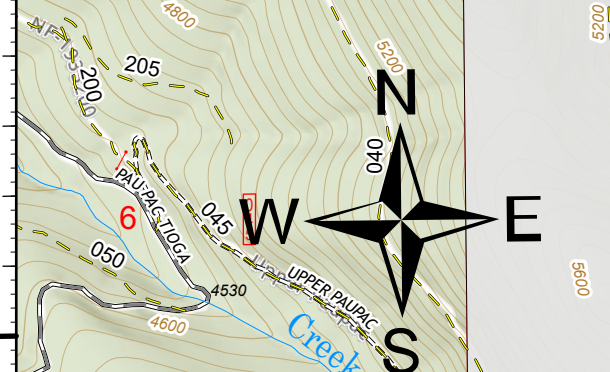

Operations

Thor
WACOF-001595
9/13/22

1,464 acres at 9/11/22 2007

- Incident Command Post
- Drop Point
- Camp
- Staging Area
- Lookout
- Gate
- Mobile Weather Unit
- Hazard
- Water Source
- Completed Fuel Break
- Planned Road as Line
- Escape Route
- Uncontaminated
- Wildfire Daily Fire Perimeter
- Building
- Campground
- Picnic Area
- Ranger District Office
- Road - Light Duty - Dirt
- Road - Light Duty - Gravel
- Road - Light Duty - Paved
- Road - Unimproved
- Trail
- Trail - Nat Rec/Scenic/Historic
- Closed Roads
- Decommissioned
- Alternate Access Route to Pass Creek Pass
- National Wilderness Area
- Non-FS Lands
- Fire Perimeter by Decade
 - 2010-2019
 - 1990-1999

TLC
9/12/2022 1828
Acres from IR
North American 1983 Datum, Lat/Long Grid