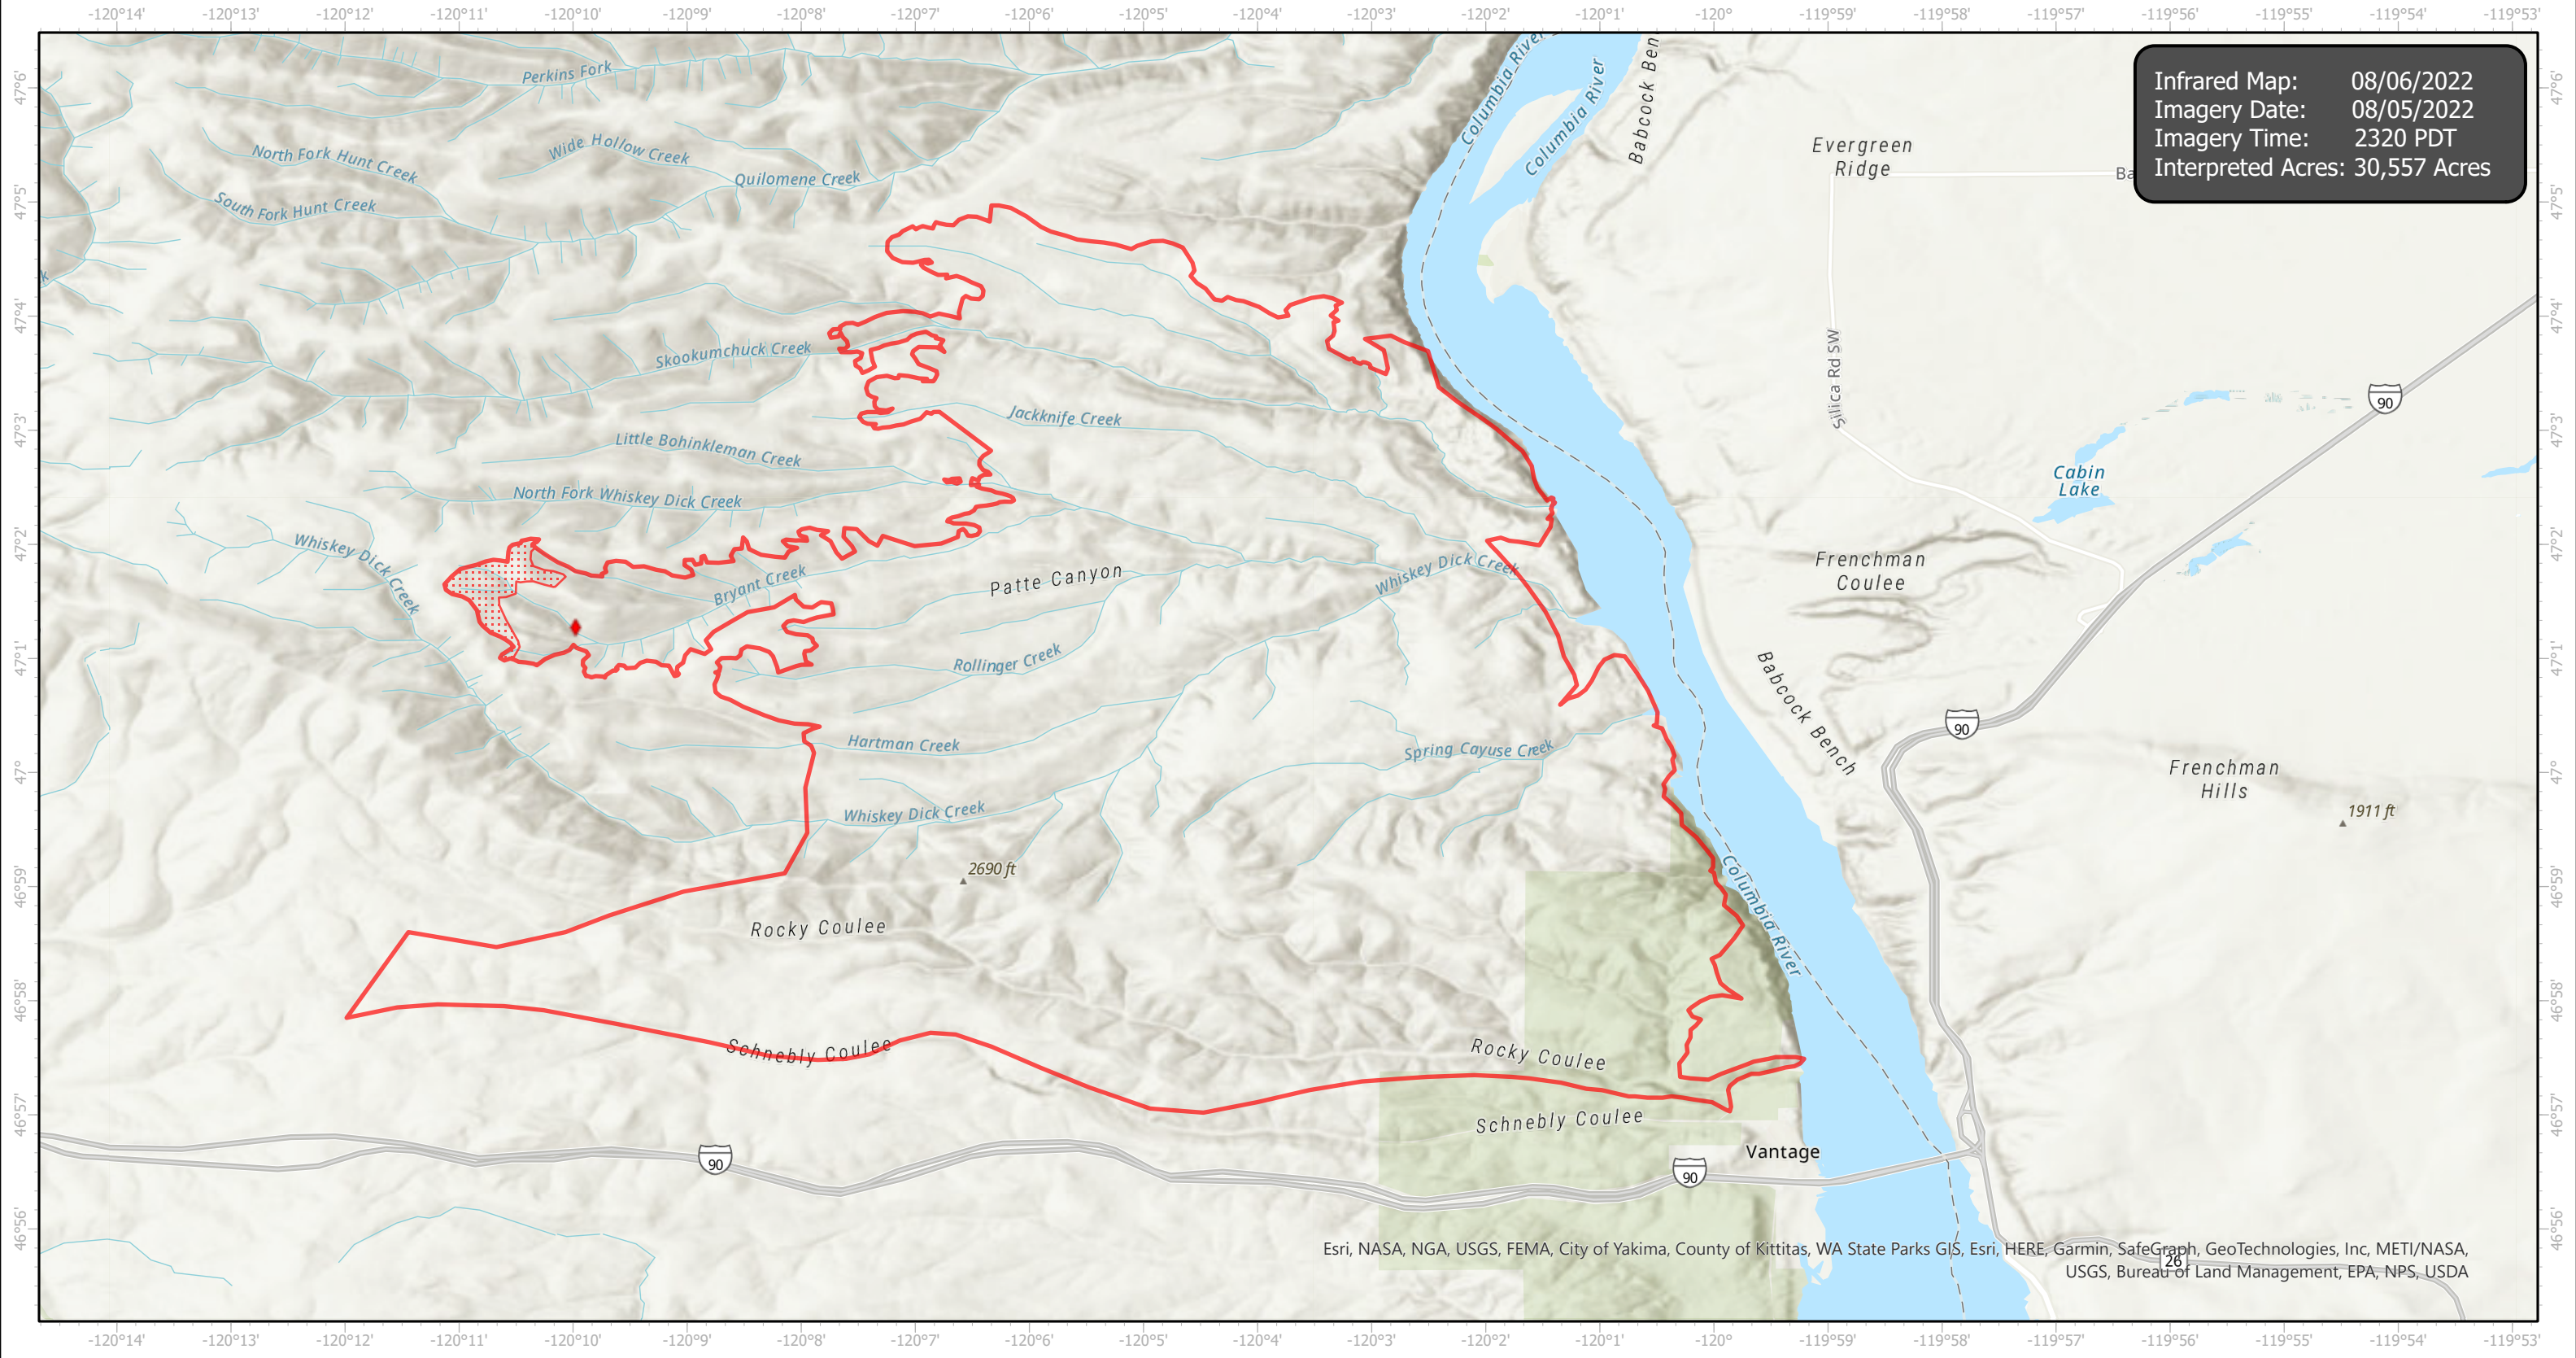

Vantage Highway Infrared Map

Incident # (WA-SES-000263)

Esri, NASA, NGA, USGS, FEMA, City of Yakima, County of Kittitas, WA State Parks GIS, Esri, HERE, Garmin, SafeGraph, GeoTechnologies, Inc, METI/NASA, USGS, Bureau of Land Management, EPA, NPS, USDA