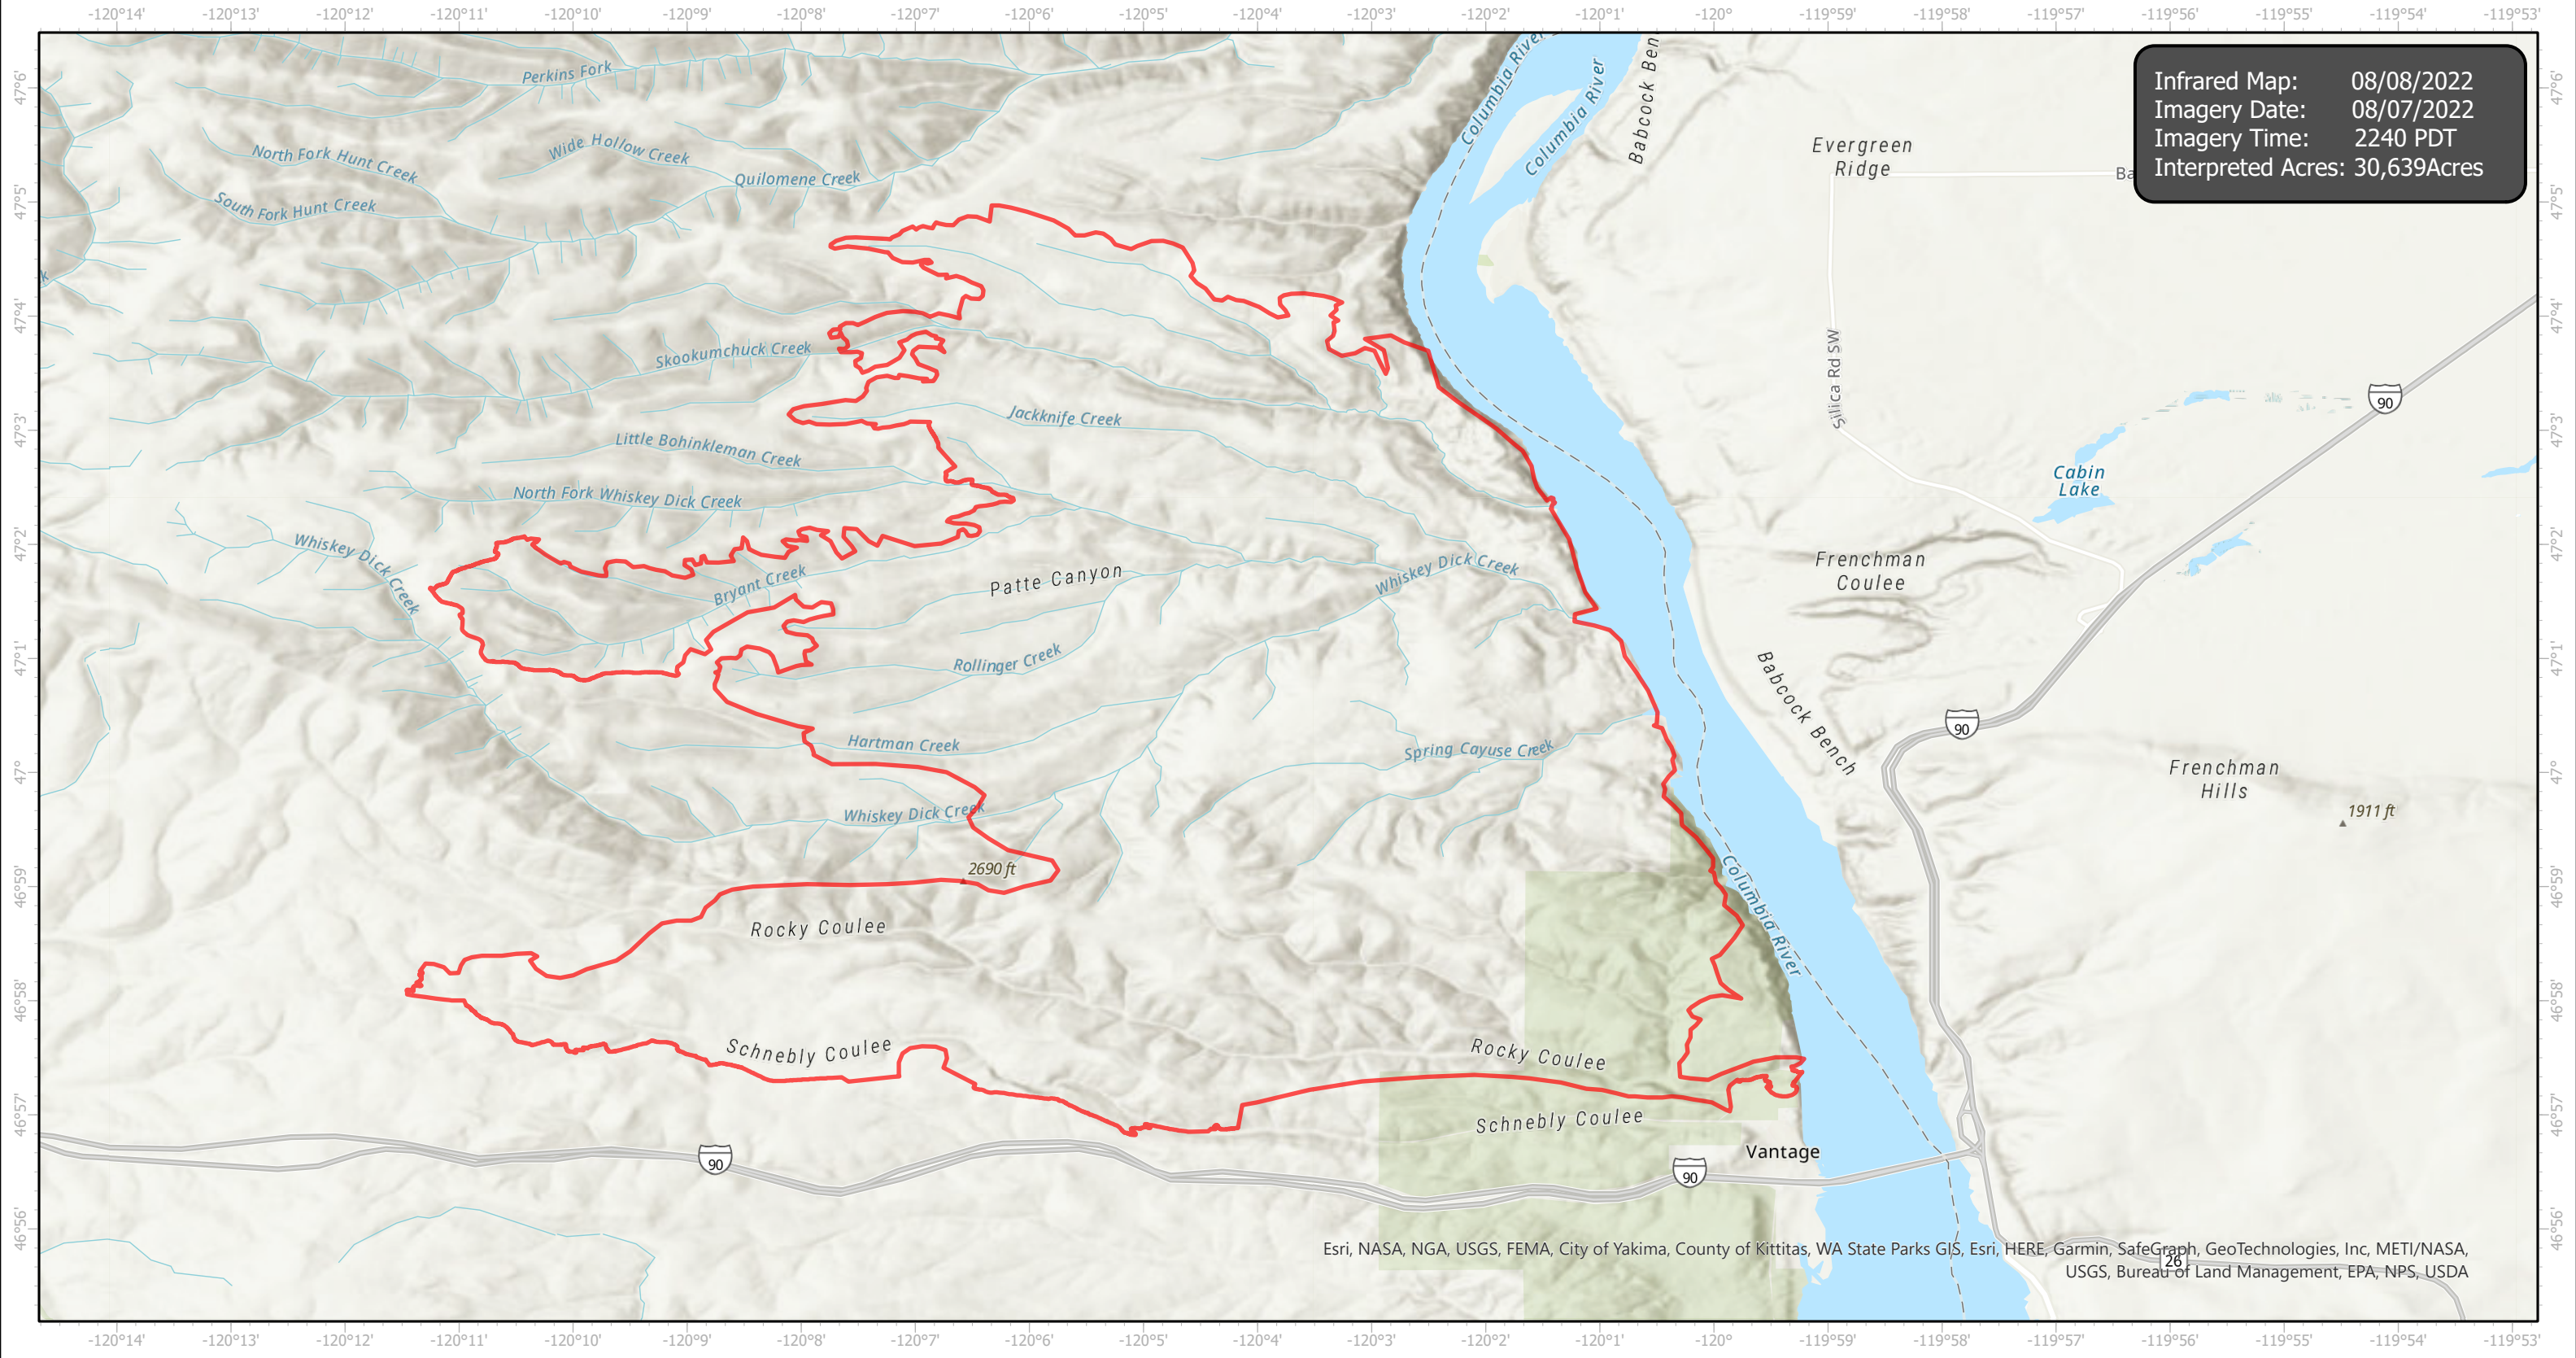

Vantage Highway Infrared Map

Incident # (WA-SES-000263)

Esri, NASA, NGA, USGS, FEMA, City of Yakima, County of Kittitas, WA State Parks GIS, Esri, HERE, Garmin, SafeGraph, GeoTechnologies, Inc, METI/NASA, USGS, Bureau of Land Management, EPA, NPS, USDA