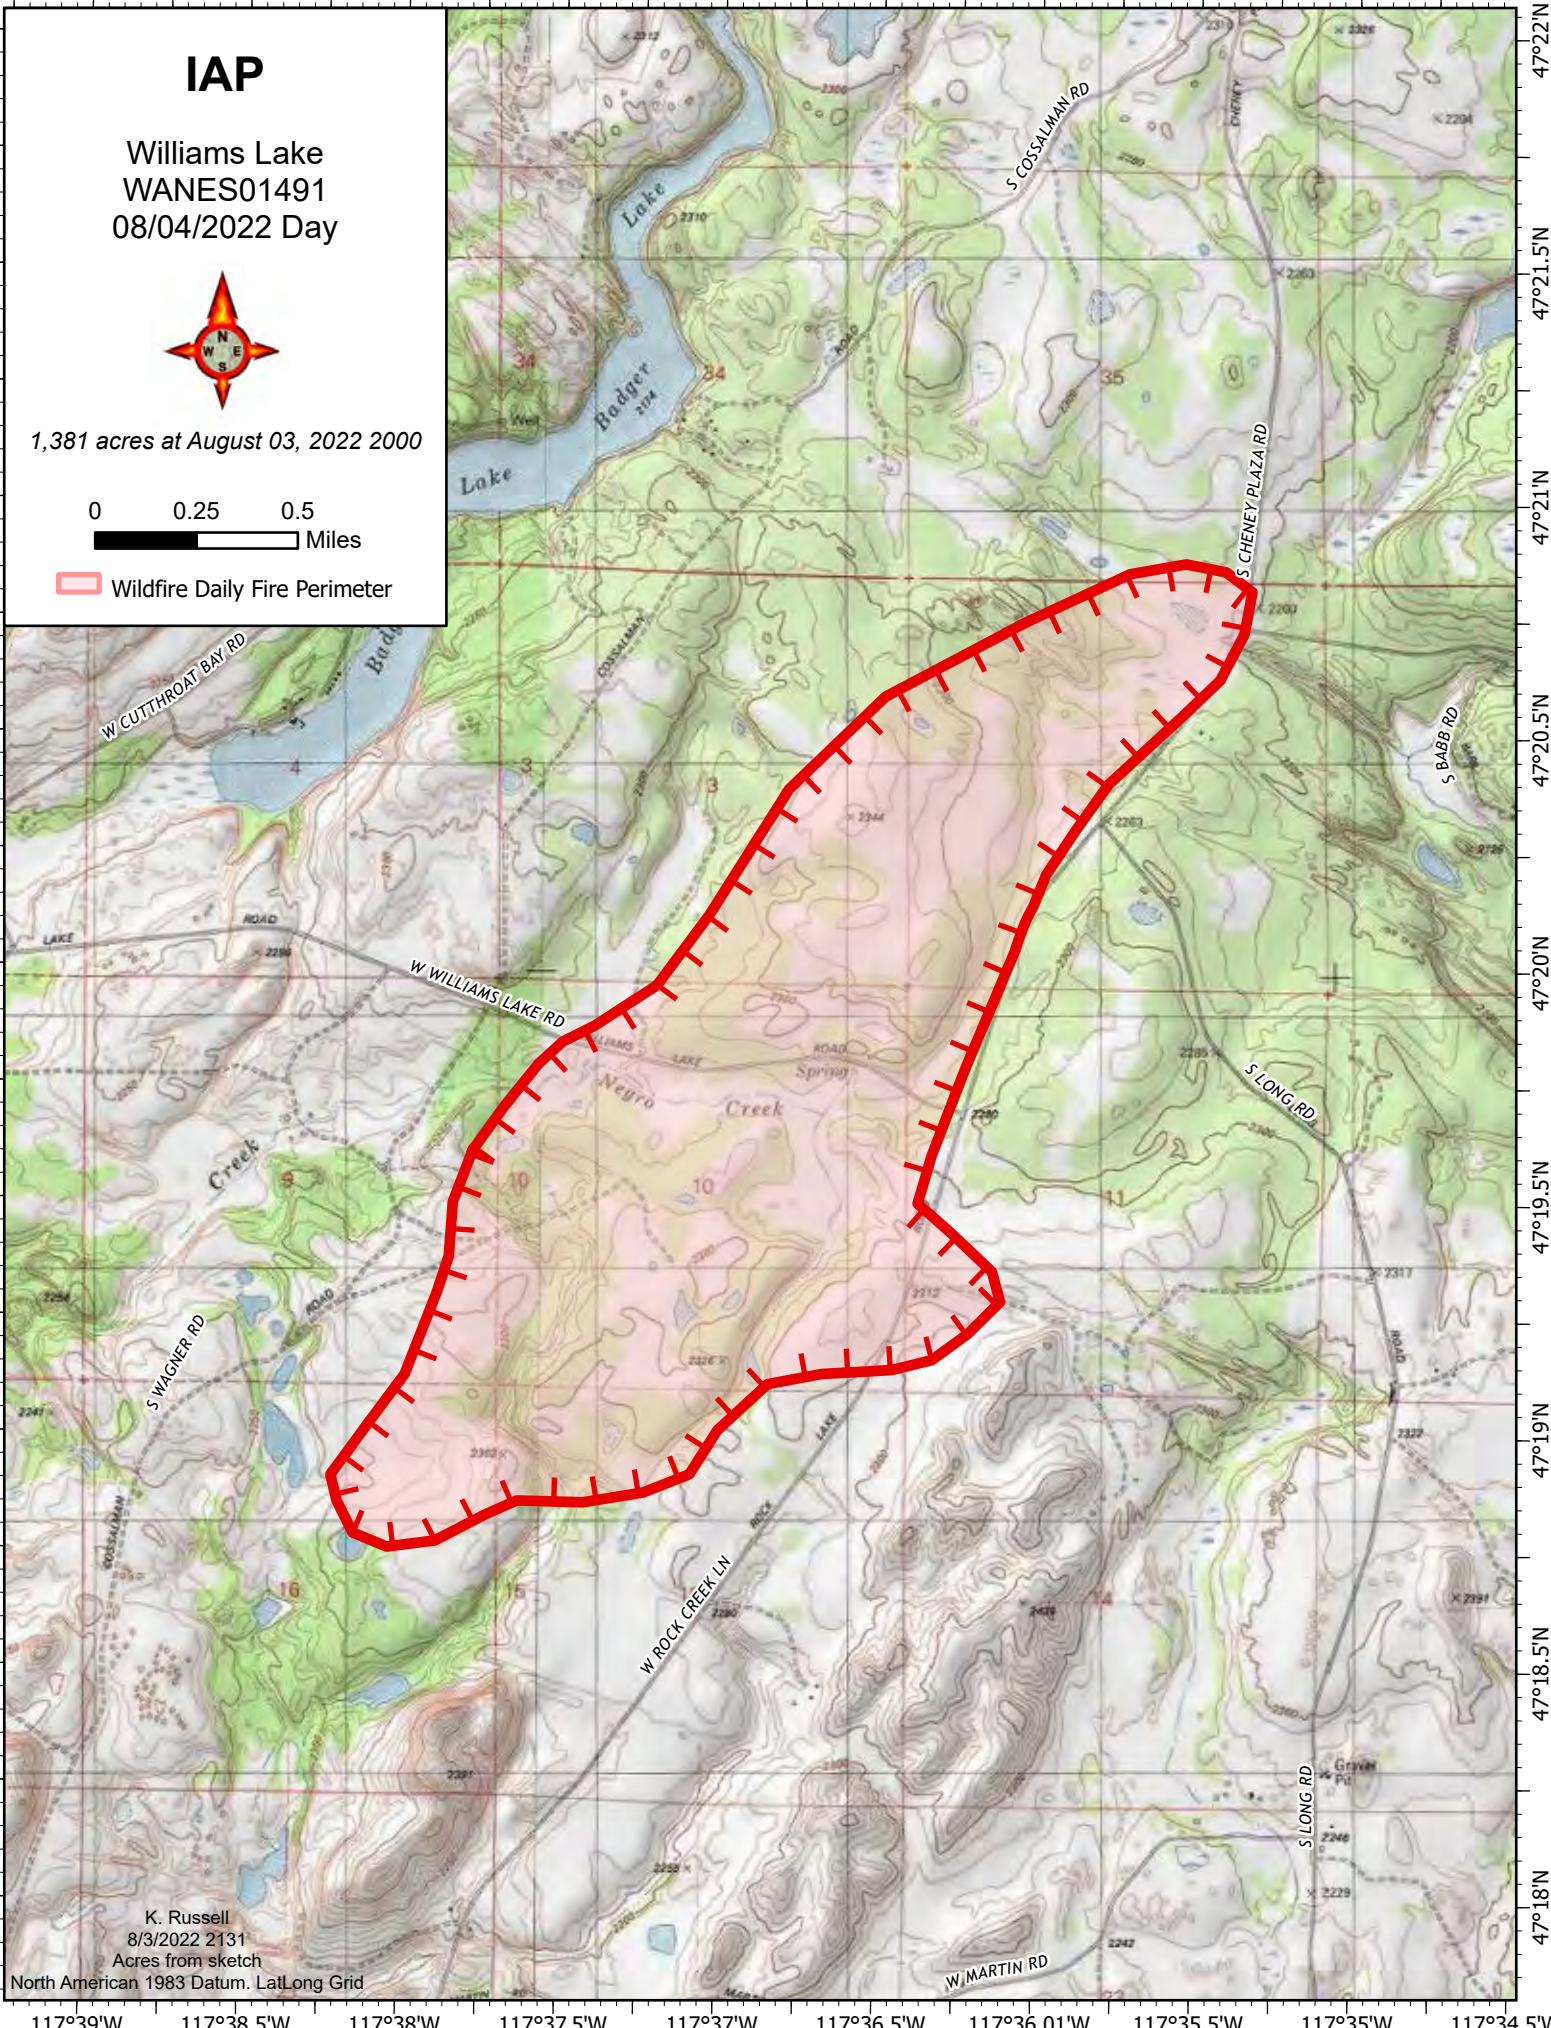

IAP

Williams Lake
WANES01491
08/04/2022 Day

1,381 acres at August 03, 2022 2000

Wildfire Daily Fire Perimeter

K. Russell
8/3/2022 2131
Acres from sketch
North American 1983 Datum, LatLong Grid