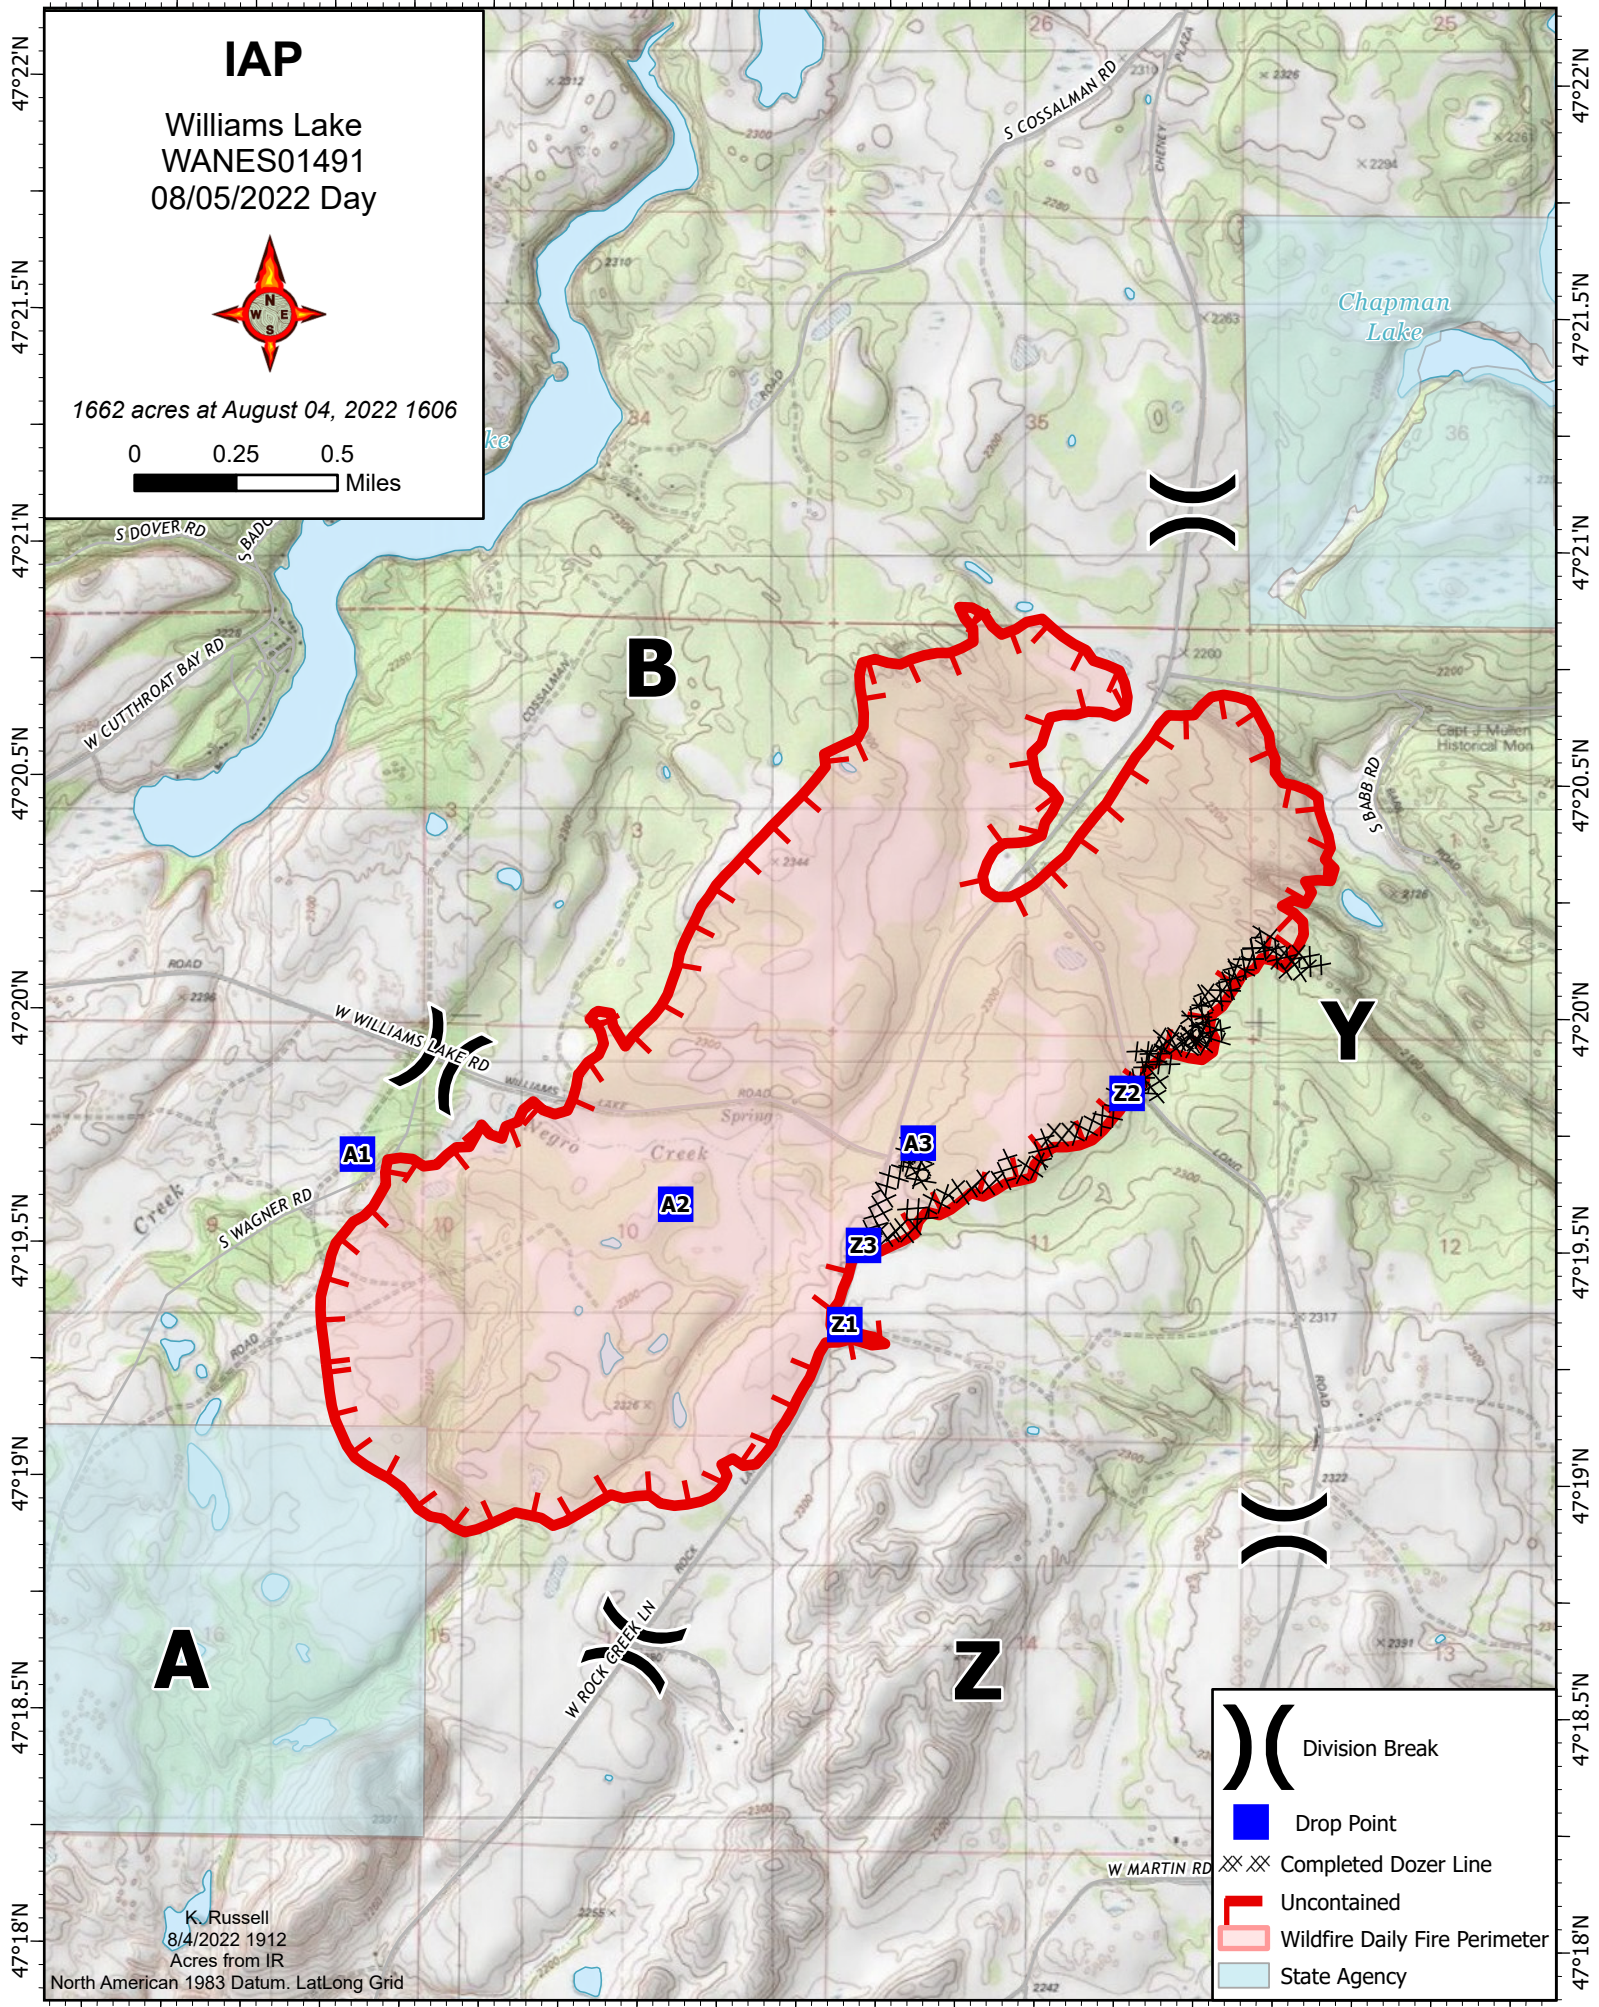

117°38.5'W 117°38'W 117°37.5'W 117°37'W 117°36.5'W 117°36.01'W 117°35.5'W 117°35'W 117°34.5'W

IAP

Williams Lake
WANES01491
08/05/2022 Day

1662 acres at August 04, 2022 1606

B

Y

A

Z

A1

A2

A3

Z3

Z1

Z2

- Division Break
- Drop Point
- Completed Dozer Line
- Uncontained
- Wildfire Daily Fire Perimeter
- State Agency

K. Russell
8/4/2022 1912
Acres from IR
North American 1983 Datum, LatLong Grid

117°38.5'W 117°38'W 117°37.5'W 117°37'W 117°36.5'W 117°36.01'W 117°35.5'W 117°35'W 117°34.5'W