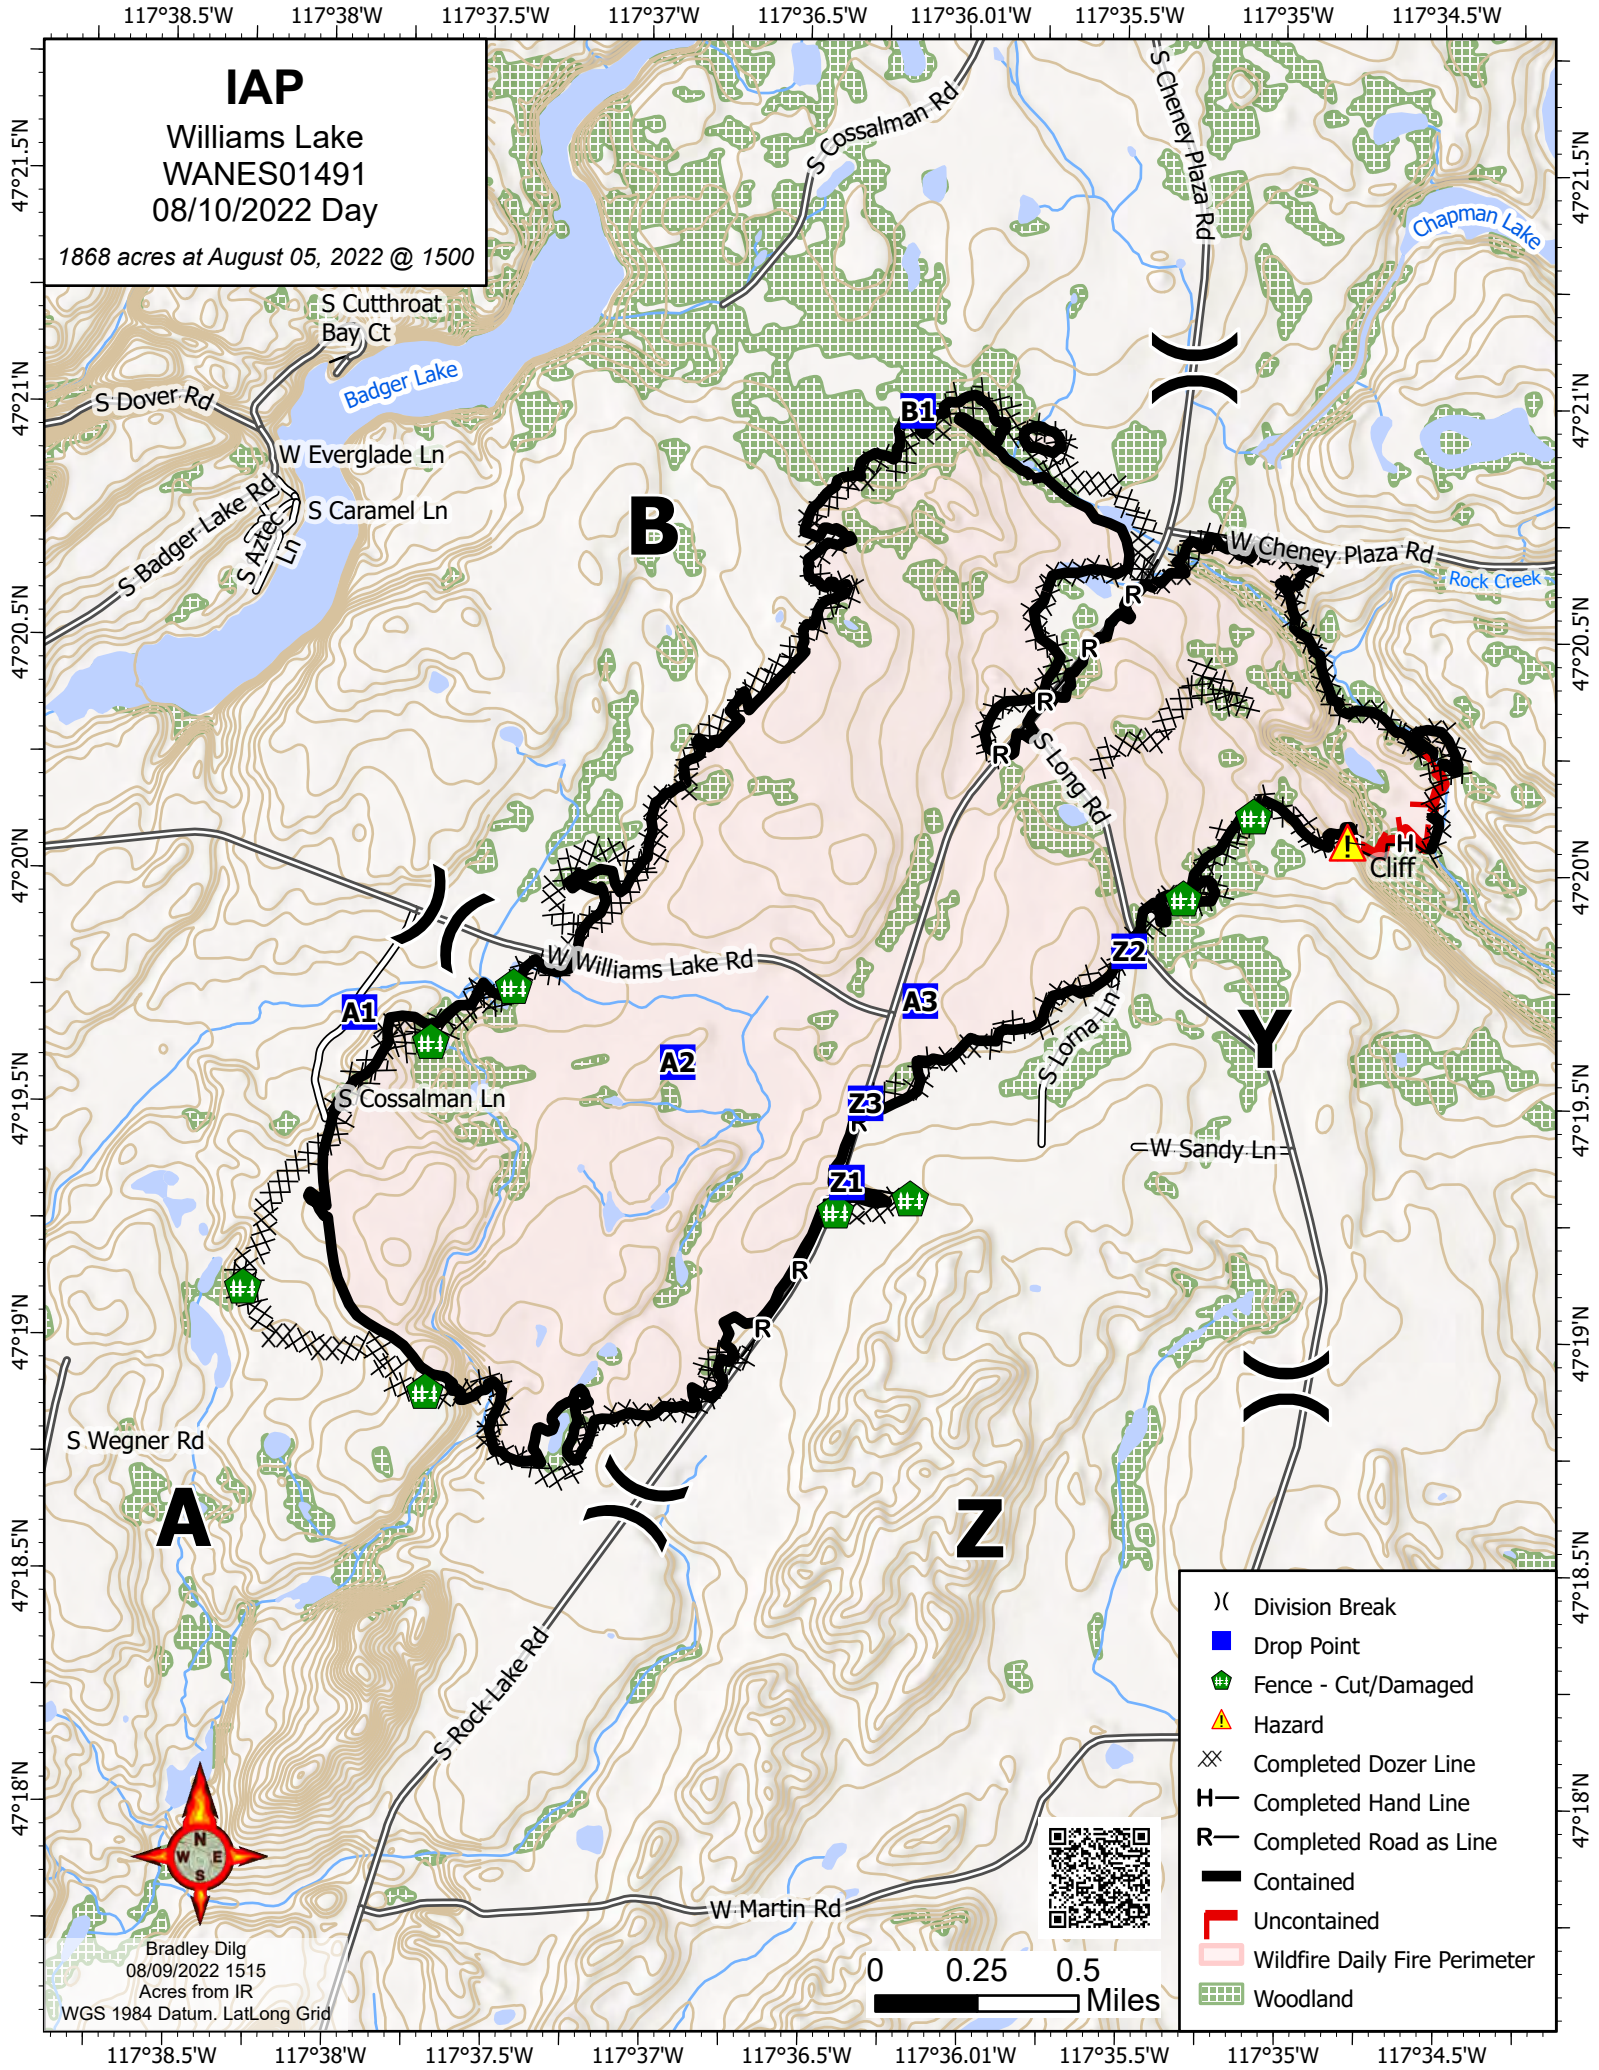

IAP

Williams Lake
WANES01491
08/10/2022 Day

1868 acres at August 05, 2022 @ 1500

-) Division Break
- Drop Point
- Fence - Cut/Damaged
- ▲ Hazard
- ⊗ Completed Dozer Line
- H Completed Hand Line
- R Completed Road as Line
- Contained
- Uncontained
- Wildfire Daily Fire Perimeter
- Woodland

Bradley Dilg
08/09/2022 1515
Acres from IR
WGS 1984 Datum. LatLong Grid

0 0.25 0.5 Miles