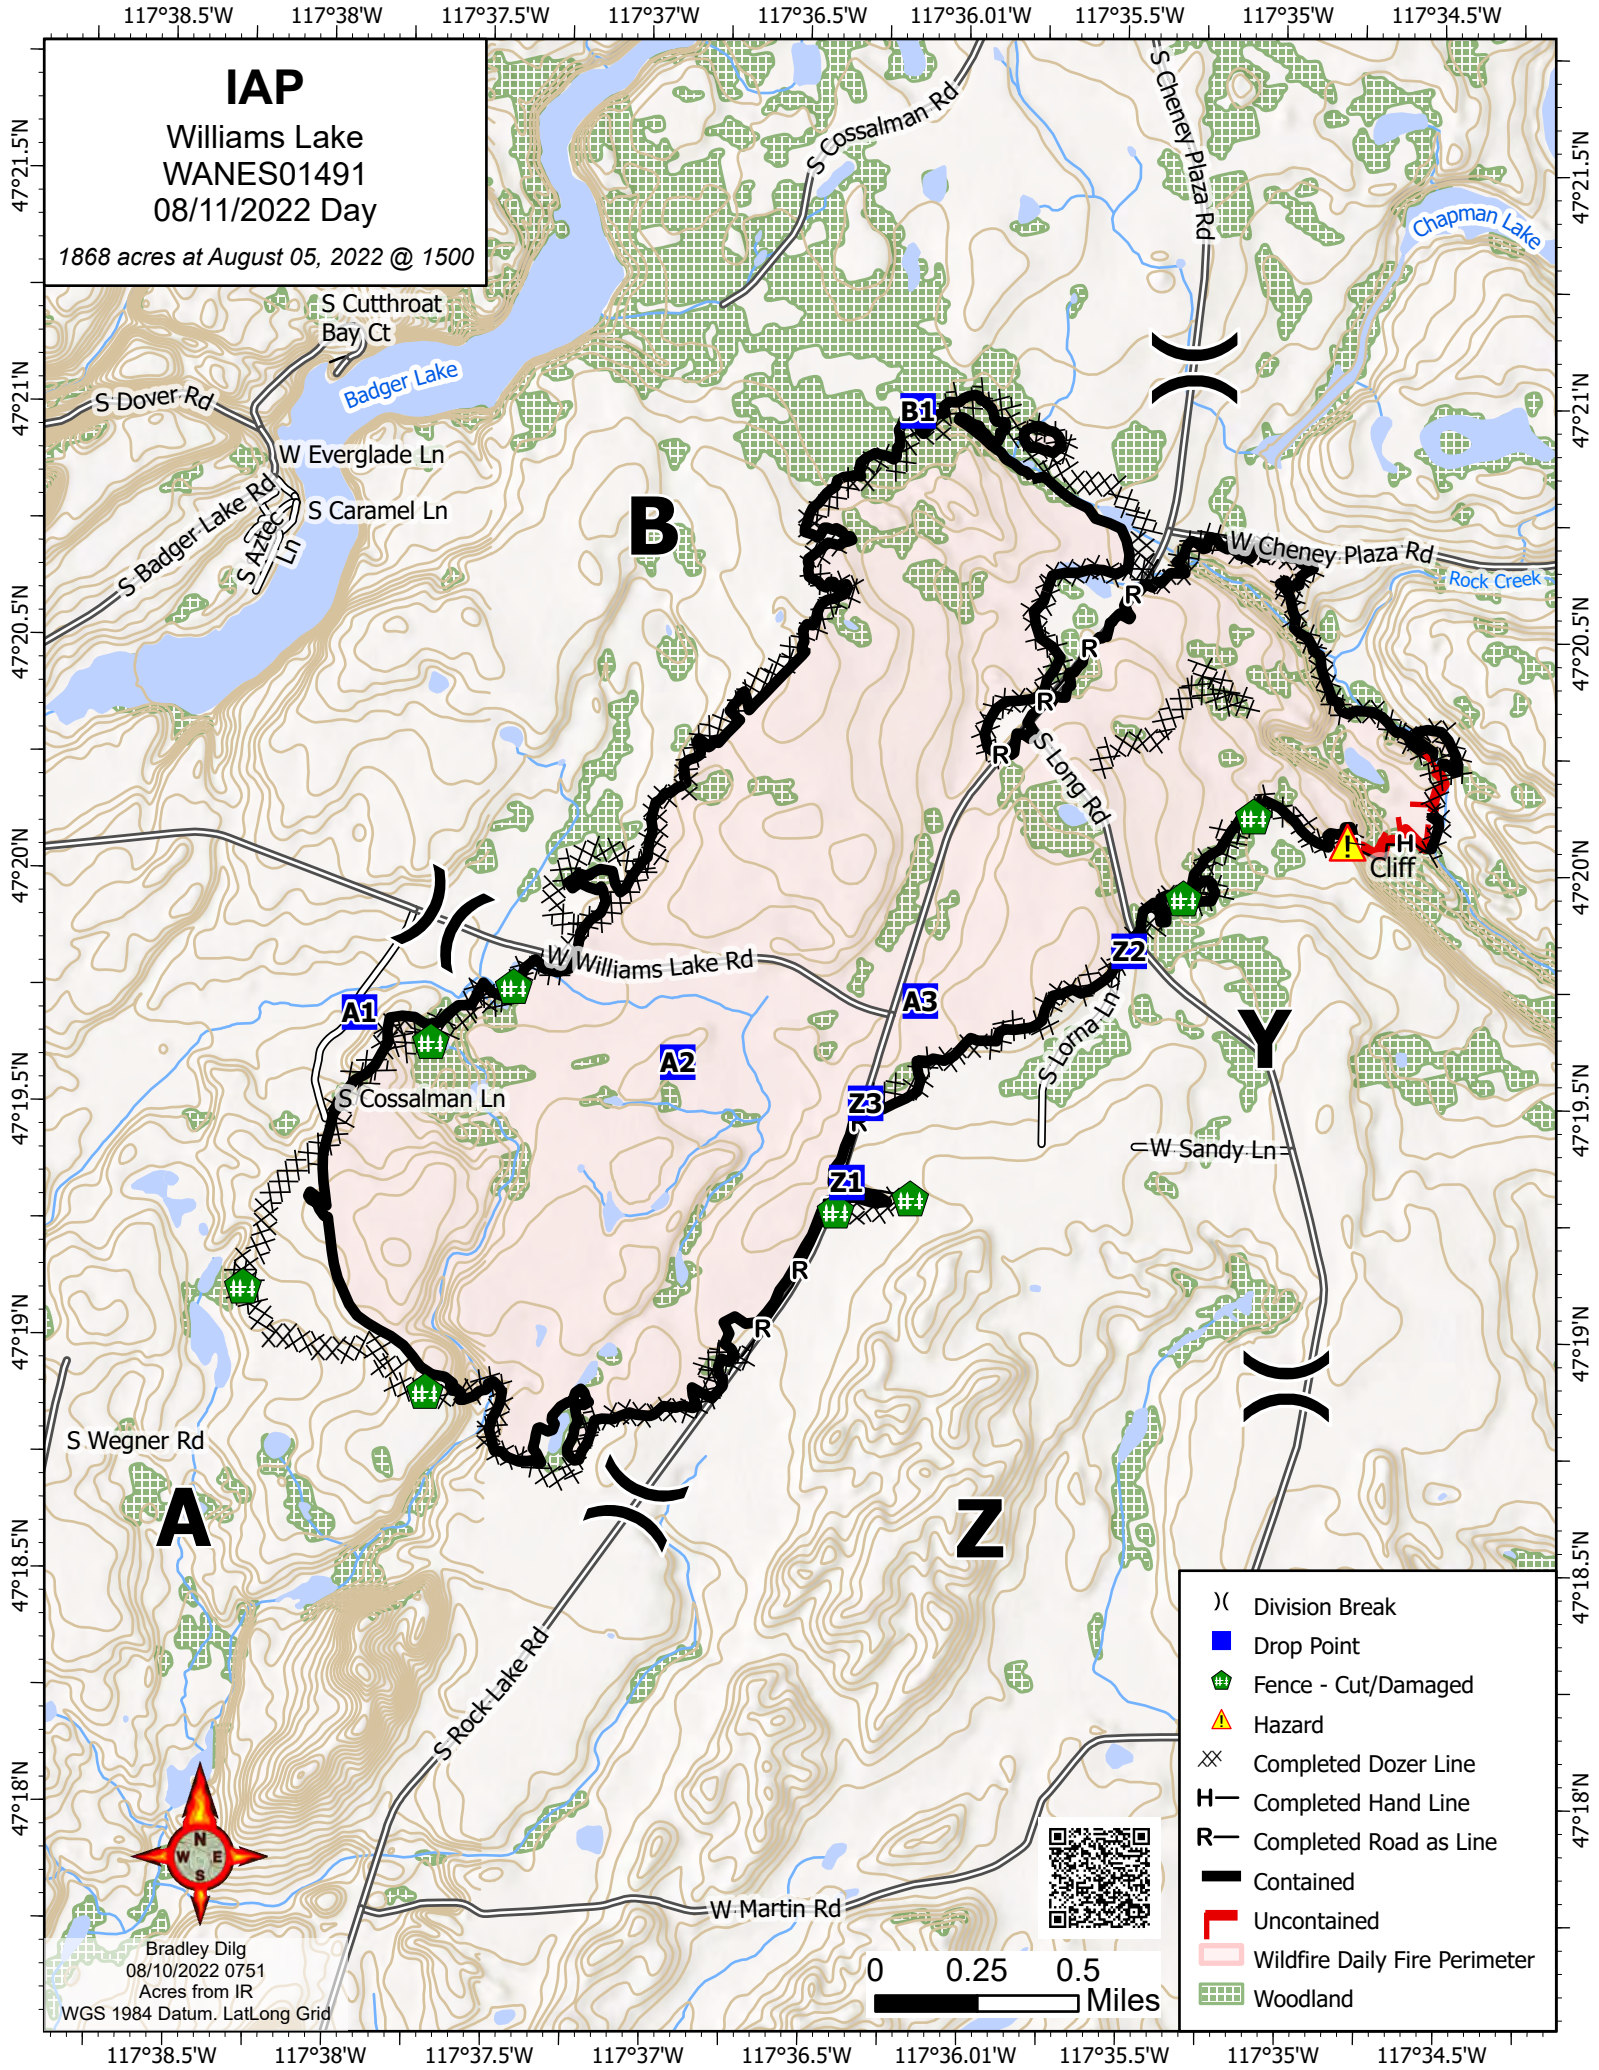

IAP

Williams Lake
WANES01491
08/11/2022 Day

1868 acres at August 05, 2022 @ 1500

A

B

Z

Y

B1

A1

A2

A3

Z3

Z1

Z2

H

Cliff

Bradley Dilg
08/10/2022 0751
Acres from IR
WGS 1984 Datum. LatLong Grid

0 0.25 0.5
Miles

-) Division Break
- Drop Point
- ⊕ Fence - Cut/Damaged
- ⚠ Hazard
- ⊗ Completed Dozer Line
- H Completed Hand Line
- R Completed Road as Line
- ▬ Contained
- ▬ Uncontained
- ▭ Wildfire Daily Fire Perimeter
- ▧ Woodland