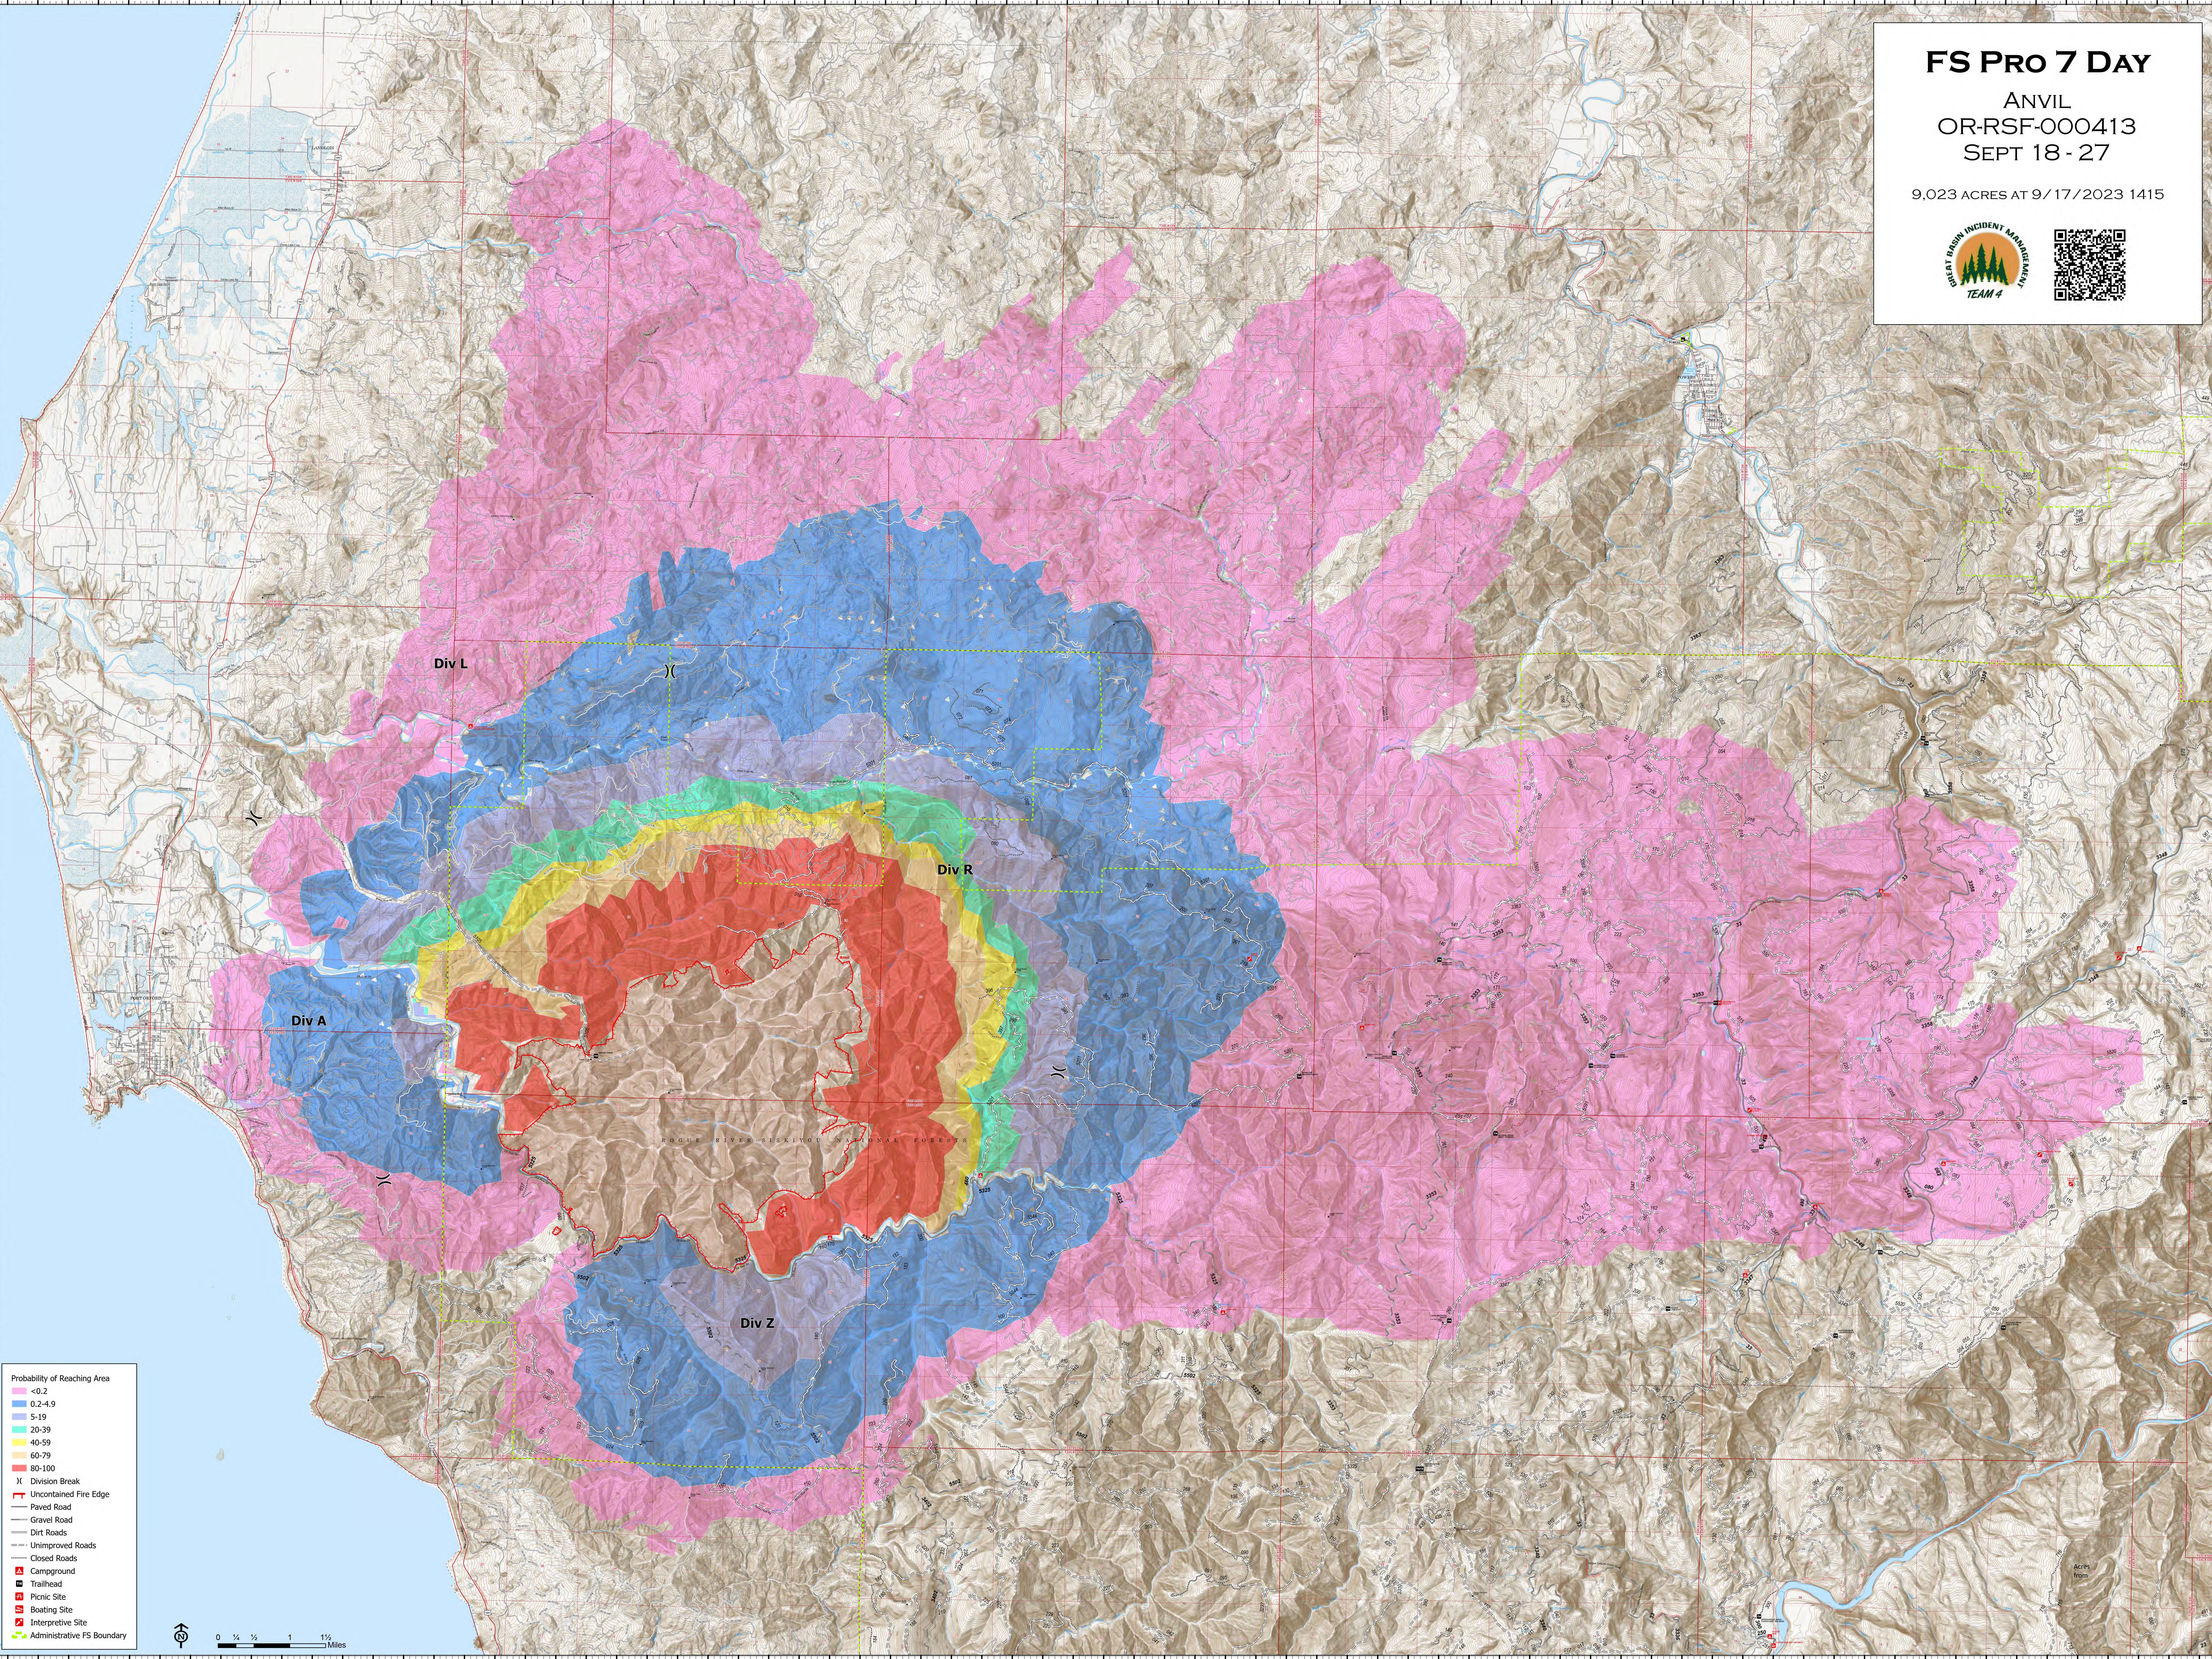

FS PRO 7 DAY

ANVIL
OR-RSF-000413
SEPT 18 - 27

9,023 ACRES AT 9/17/2023 1415

- Probability of Reaching Area
 - <0.2
 - 0.2-4.9
 - 5-19
 - 20-39
 - 40-59
 - 60-79
 - 80-100
- X Division Break
- Uncontained Fire Edge
- Paved Road
- Gravel Road
- Dirt Roads
- Unimproved Roads
- Closed Roads
- Campground
- Trailhead
- Picnic Site
- Boating Site
- Interpretive Site
- Administrative FS Boundary

0 1/4 1/2 1 1 1/2 Miles