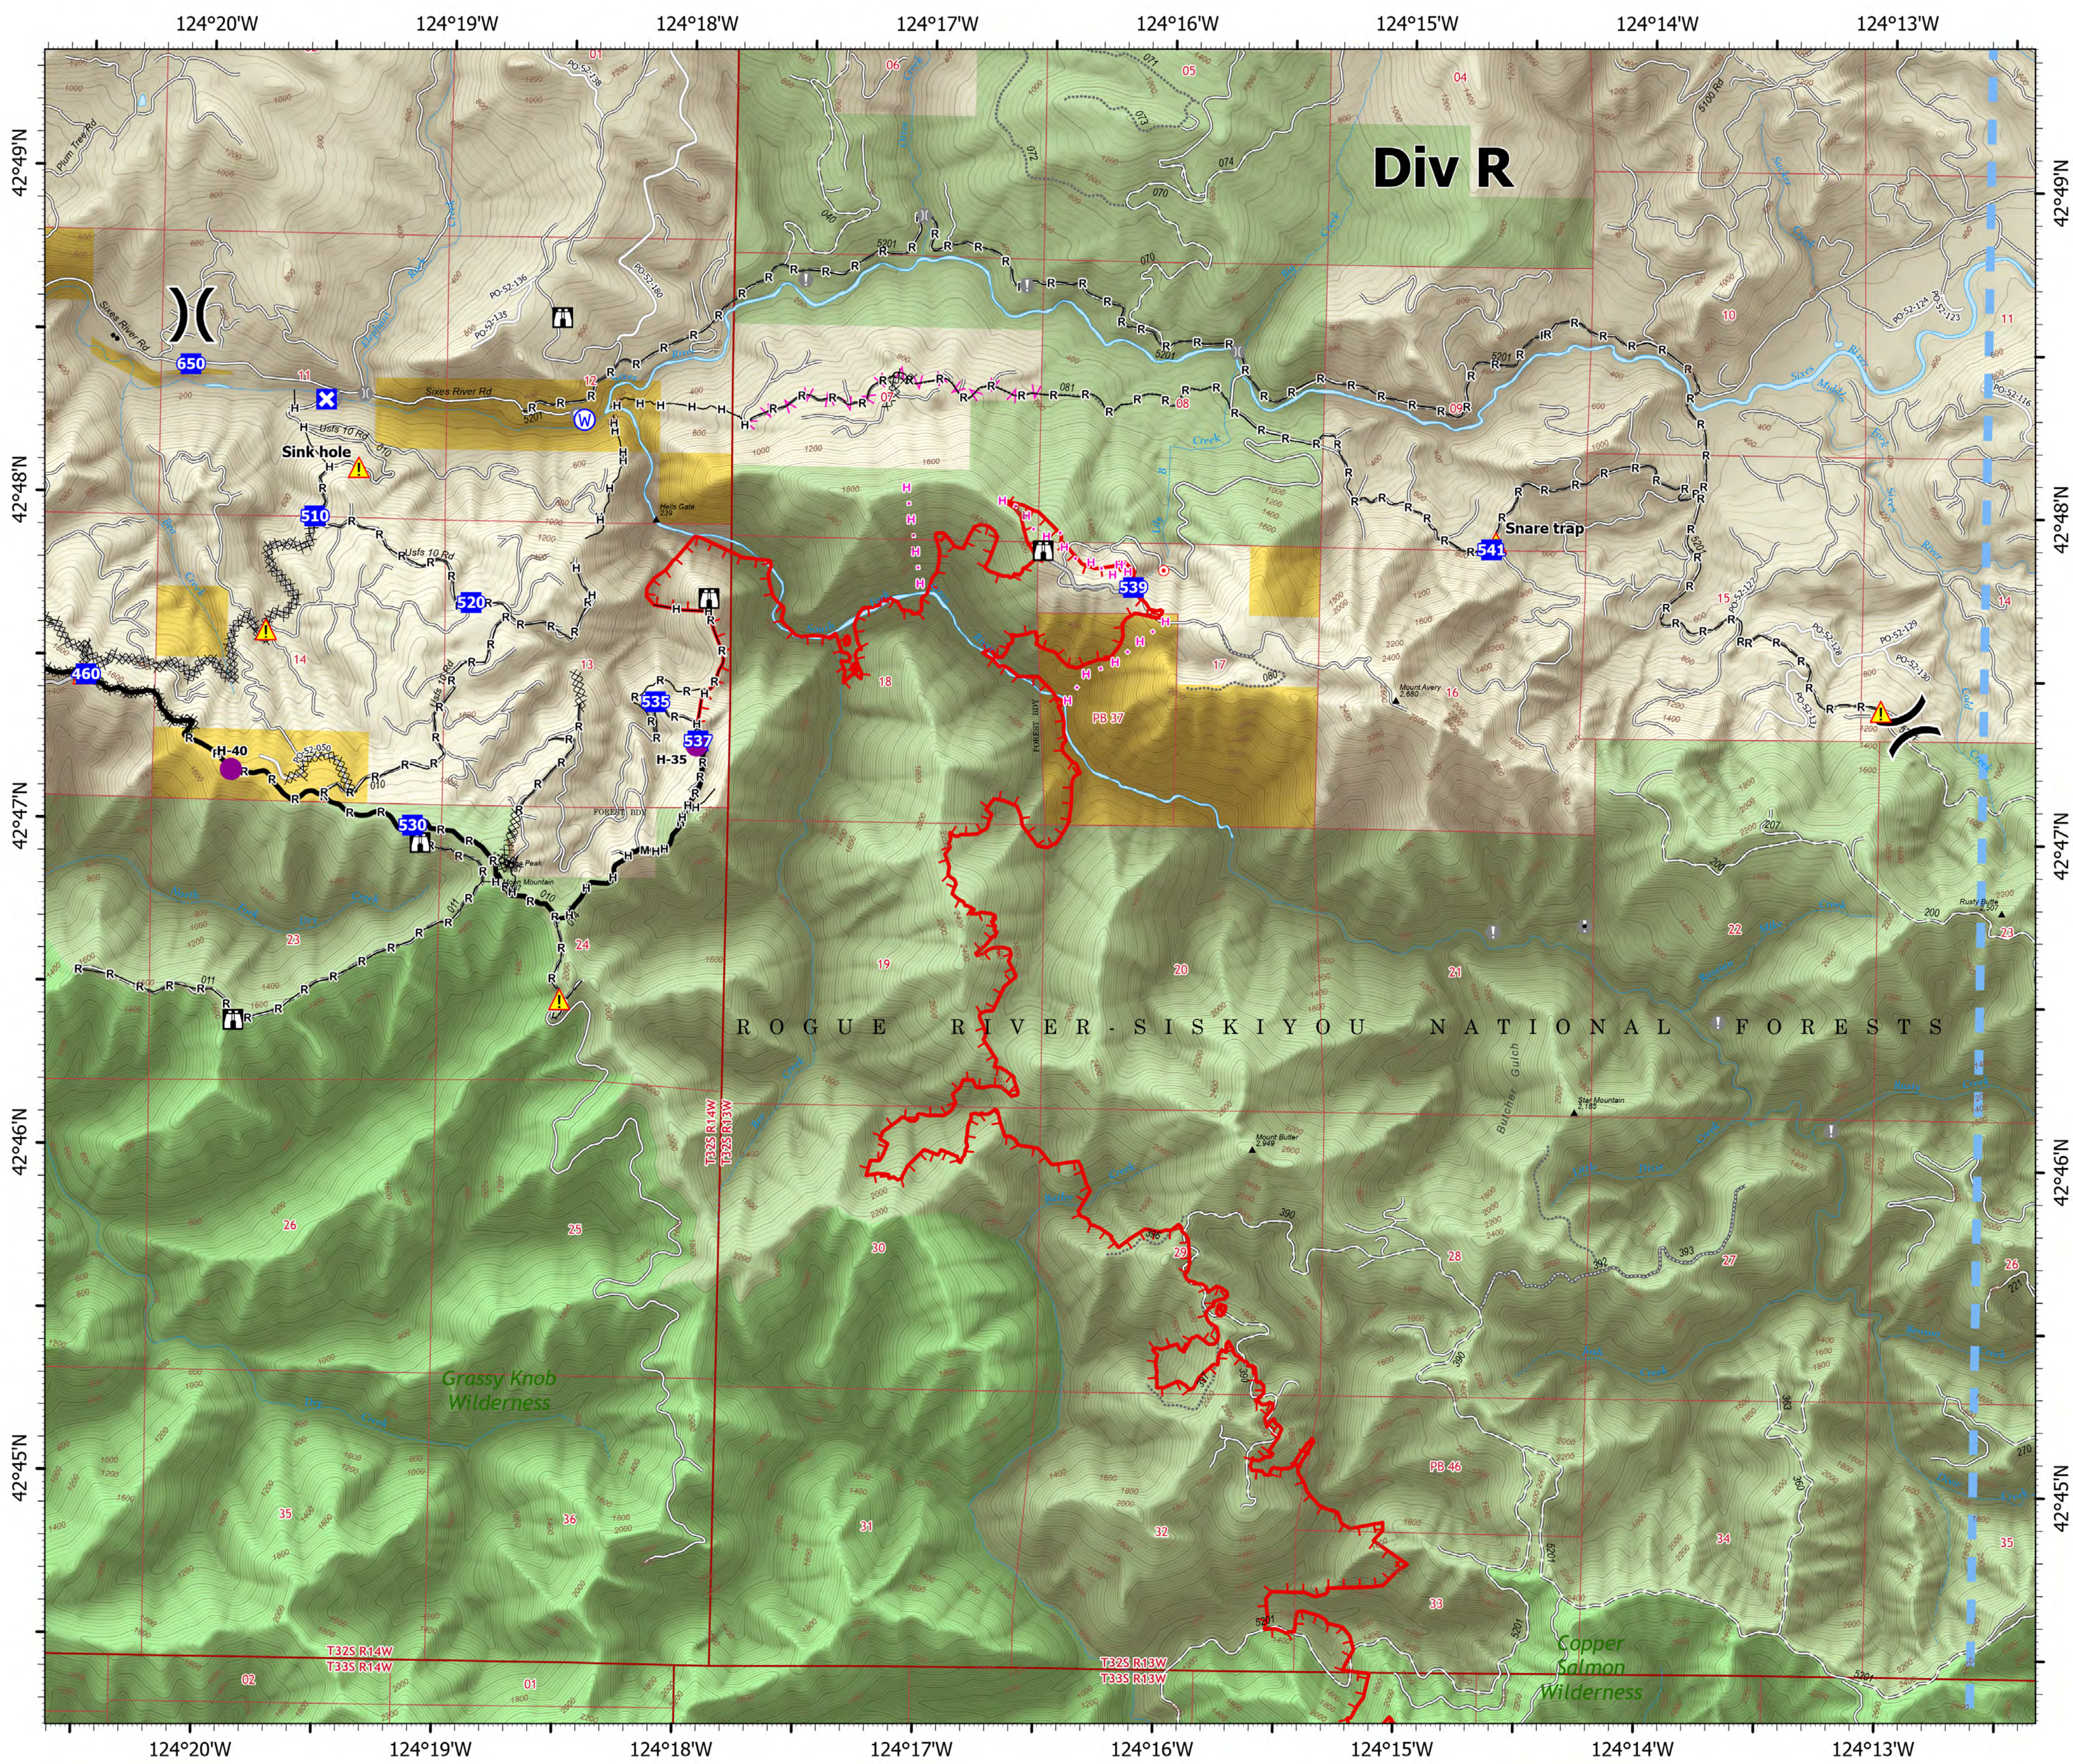

# OPERATIONS

ANVIL DIV R  
OR-RSF-000413  
10/04/2023  
22,173 ACRES AT 10/01/2023 2111

- Helispot
- ) Division Break
- Drop Point
- ⊠ Closure
- ⊠ Lookout
- Hot Spot - Spot Fire
- Value at Risk
- Landmark
- ⊠ Bridge
- ⚠ Hazard
- ⊠ Water Source
- ⊠ Completed Dozer Line
- ⊠ Completed Hand Line
- ⊠ Completed Mixed Construction Line
- ⊠ Completed Road as Line
- ⊠ Planned Fuel Break
- ⊠ Planned Hand Line
- ⊠ Access or Improved Road
- ⊠ Temporary Flight Restriction
- ⊠ Contained
- ⊠ Uncontained Fire Edge
- ⊠ Building Footprint
- ⊠ US Forest Service Wilderness

ROGUE RIVER - SISKIYOU NATIONAL FORESTS

# Div R

Grassy Knob Wilderness

Copper Salmon Wilderness

0 1/4 1/2 Miles