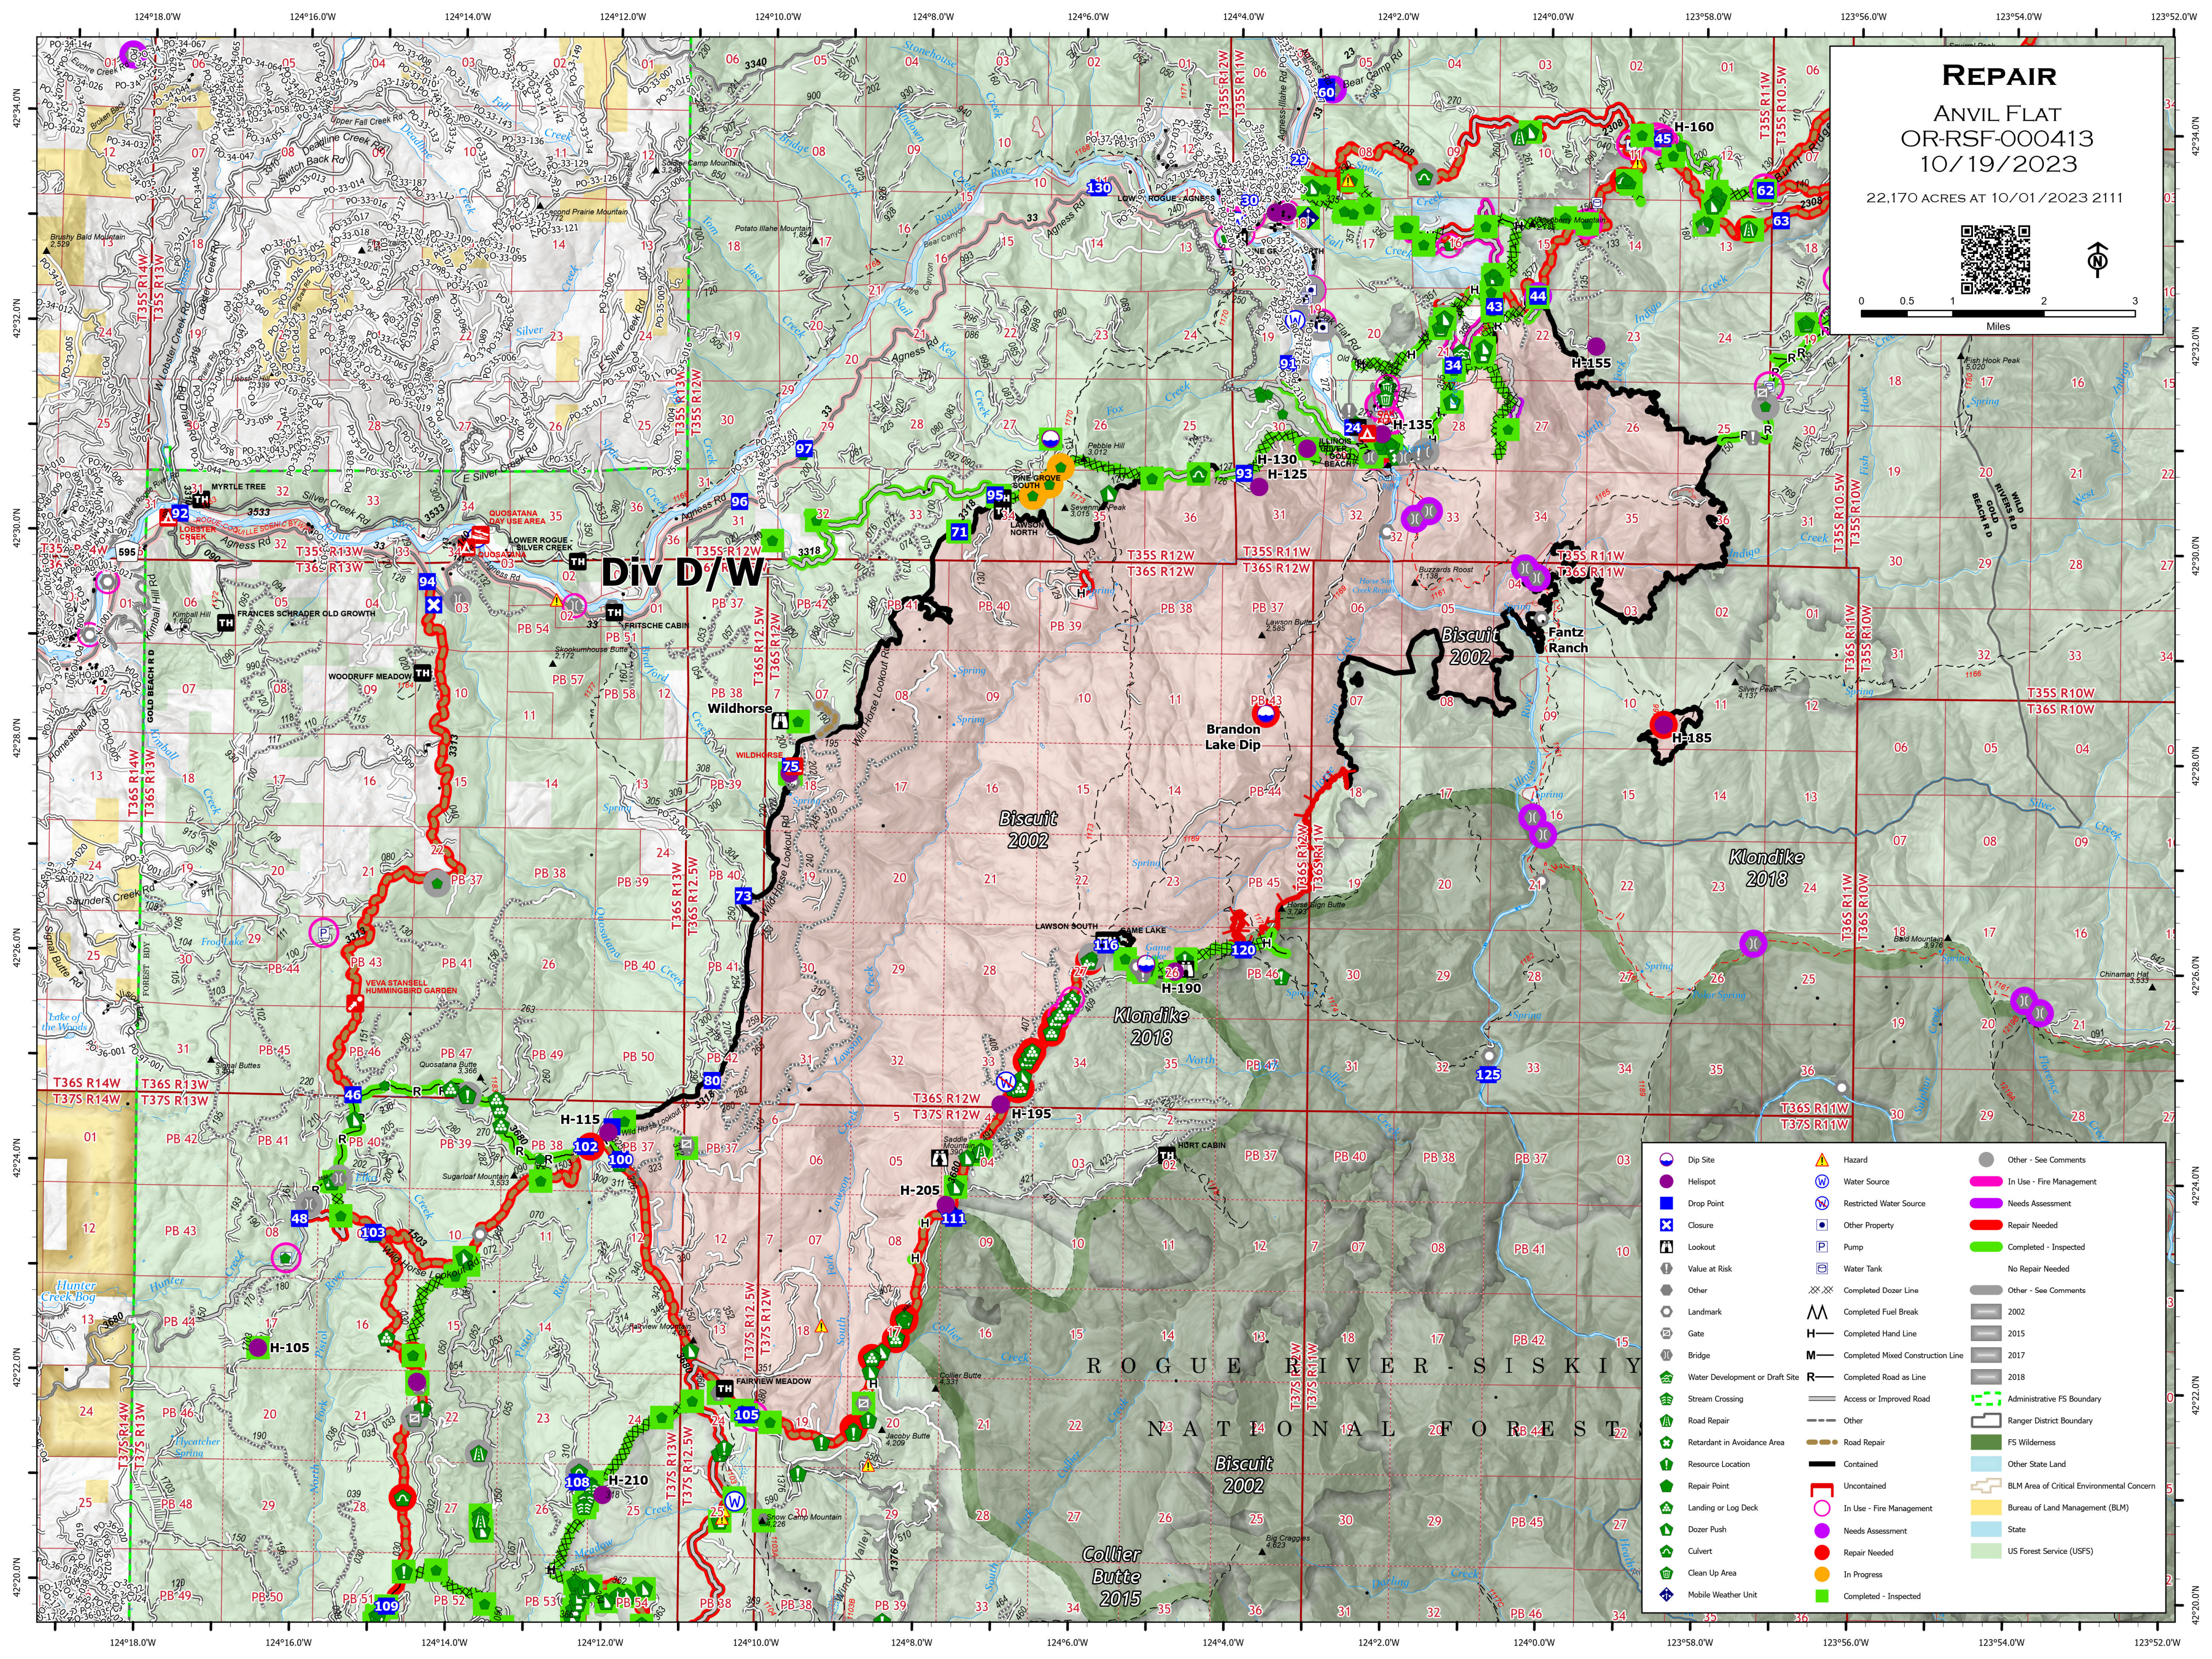

REPAIR
ANVIL FLAT
OR-RSF-000413
10/19/2023
 22.170 ACRES AT 10/01/2023 2111

Div D/W
