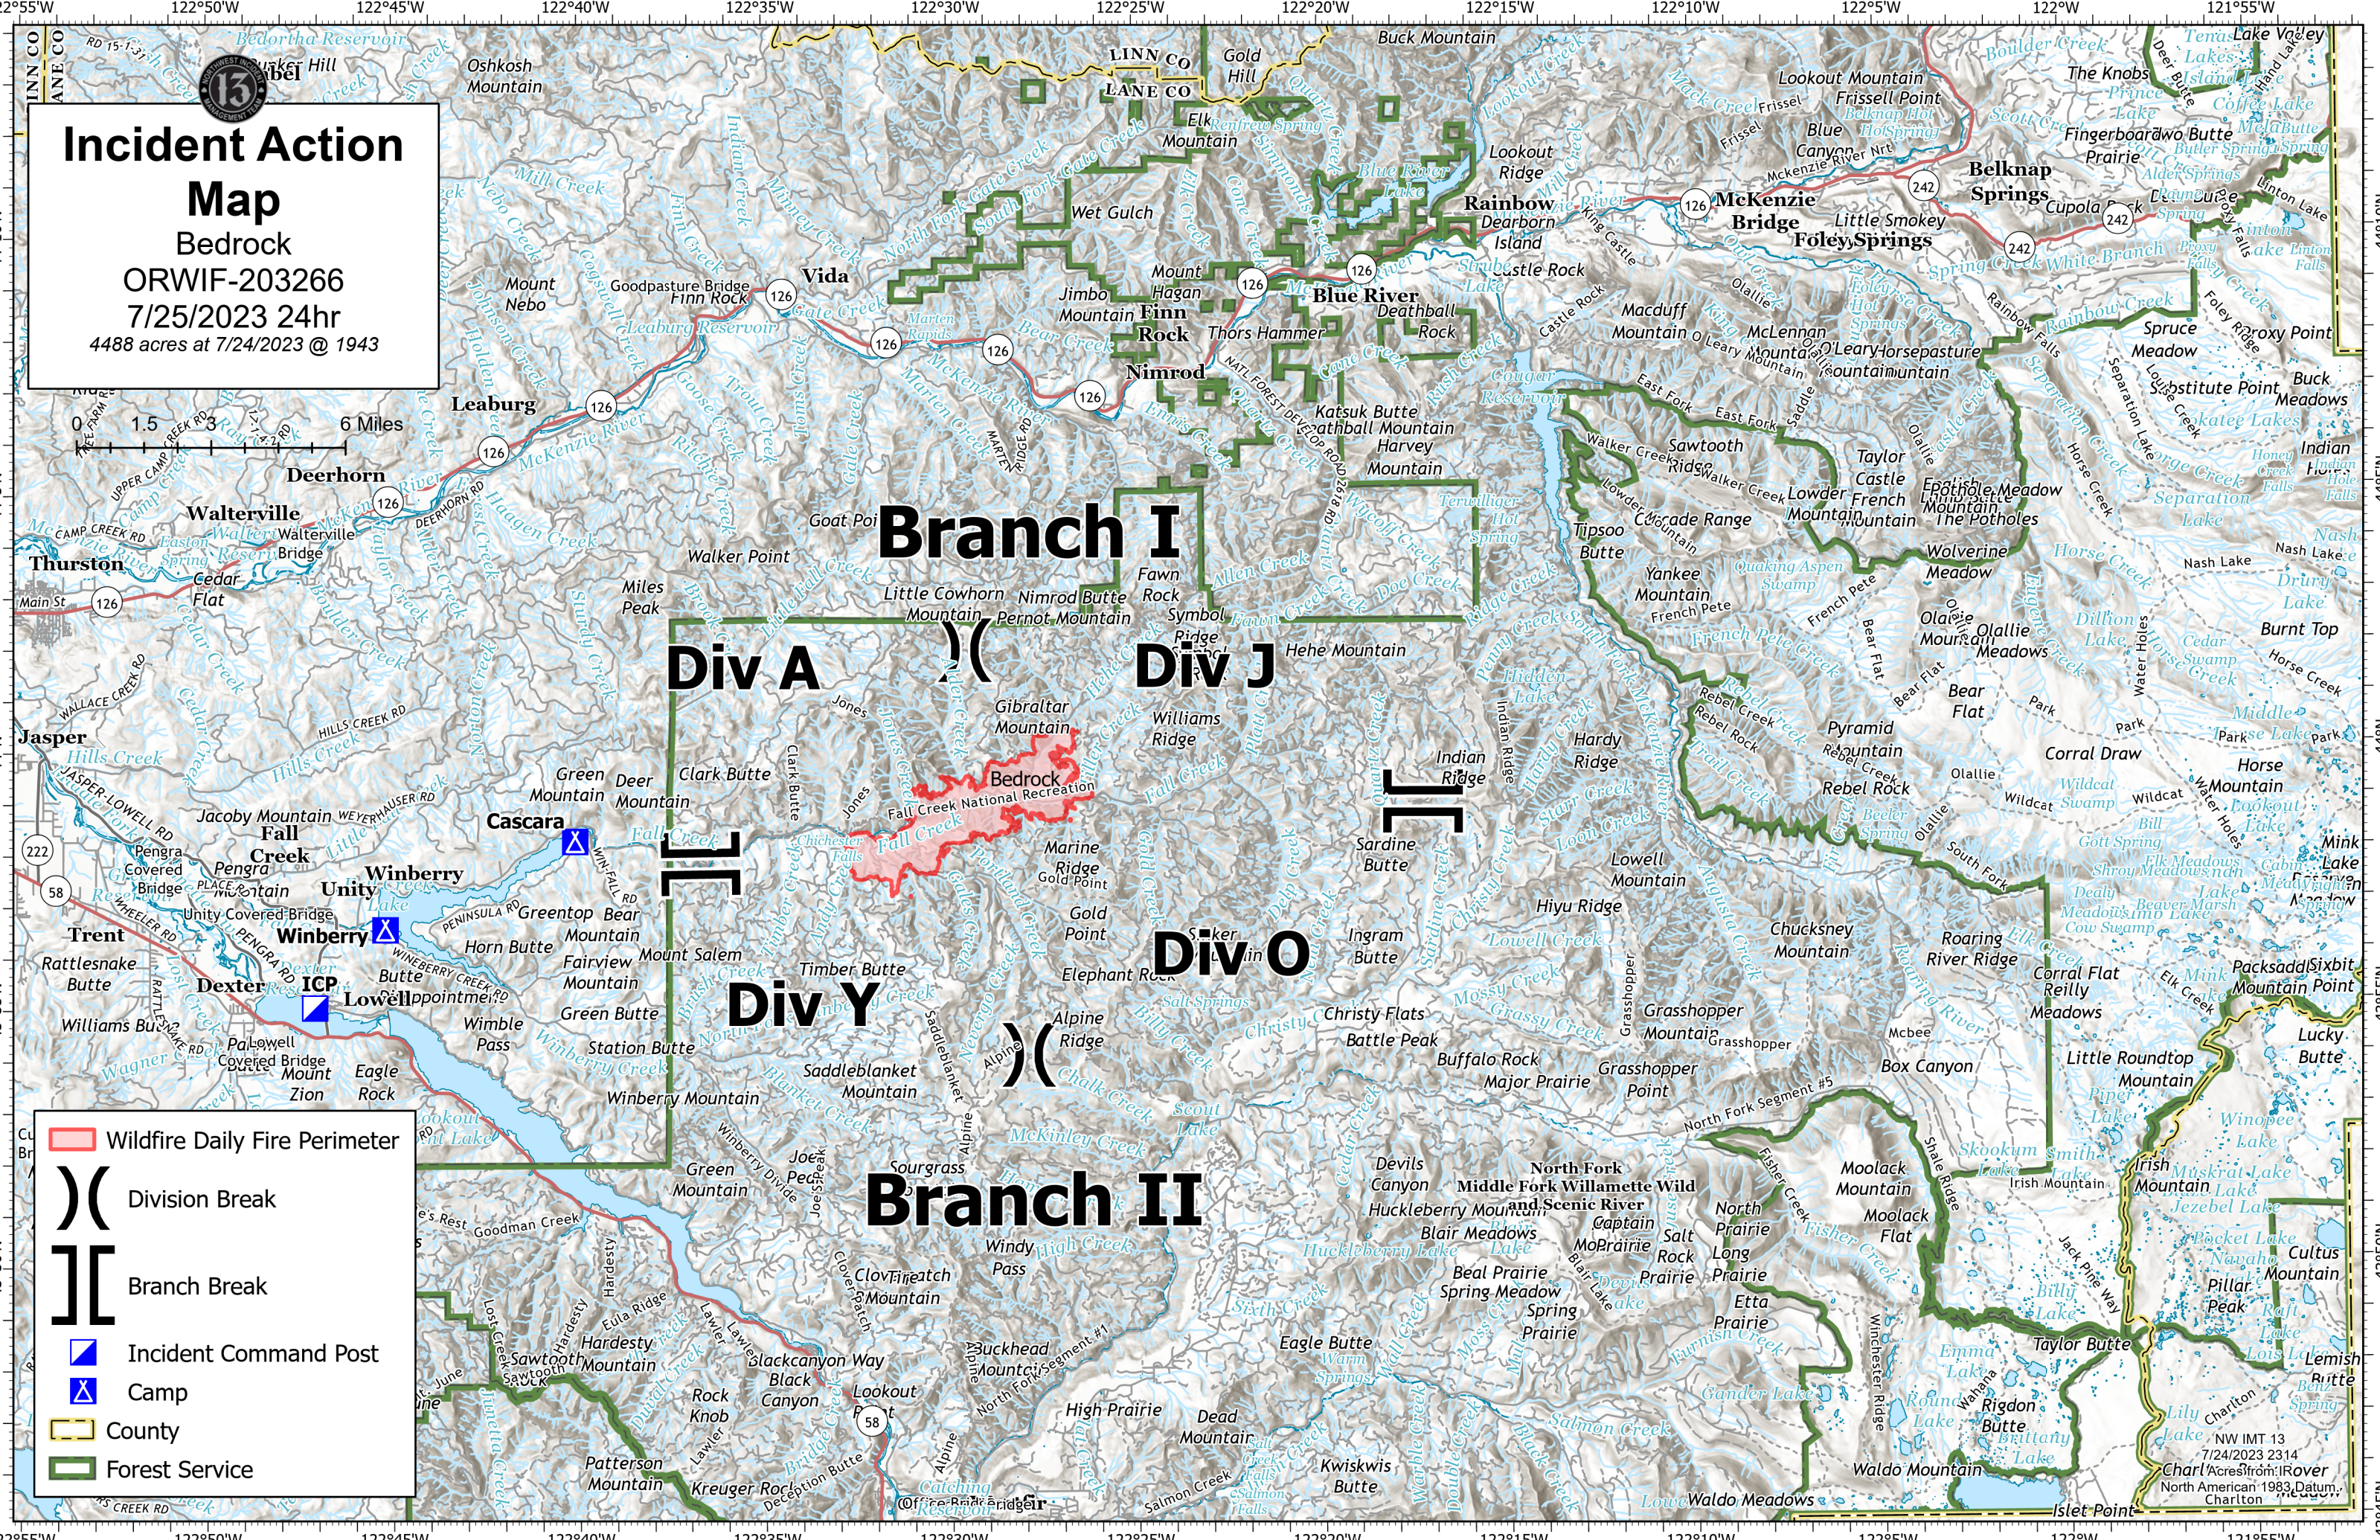

Incident Action Map
Bedrock
ORWIF-203266
7/25/2023 24hr
4488 acres at 7/24/2023 @ 1943

Wildfire Daily Fire Perimeter

Division Break

Branch Break

Incident Command Post

Camp

County

Forest Service

NW IMT 13
7/24/2023 2314
Charlton
Acres from: IROver
North American 1983 Datum