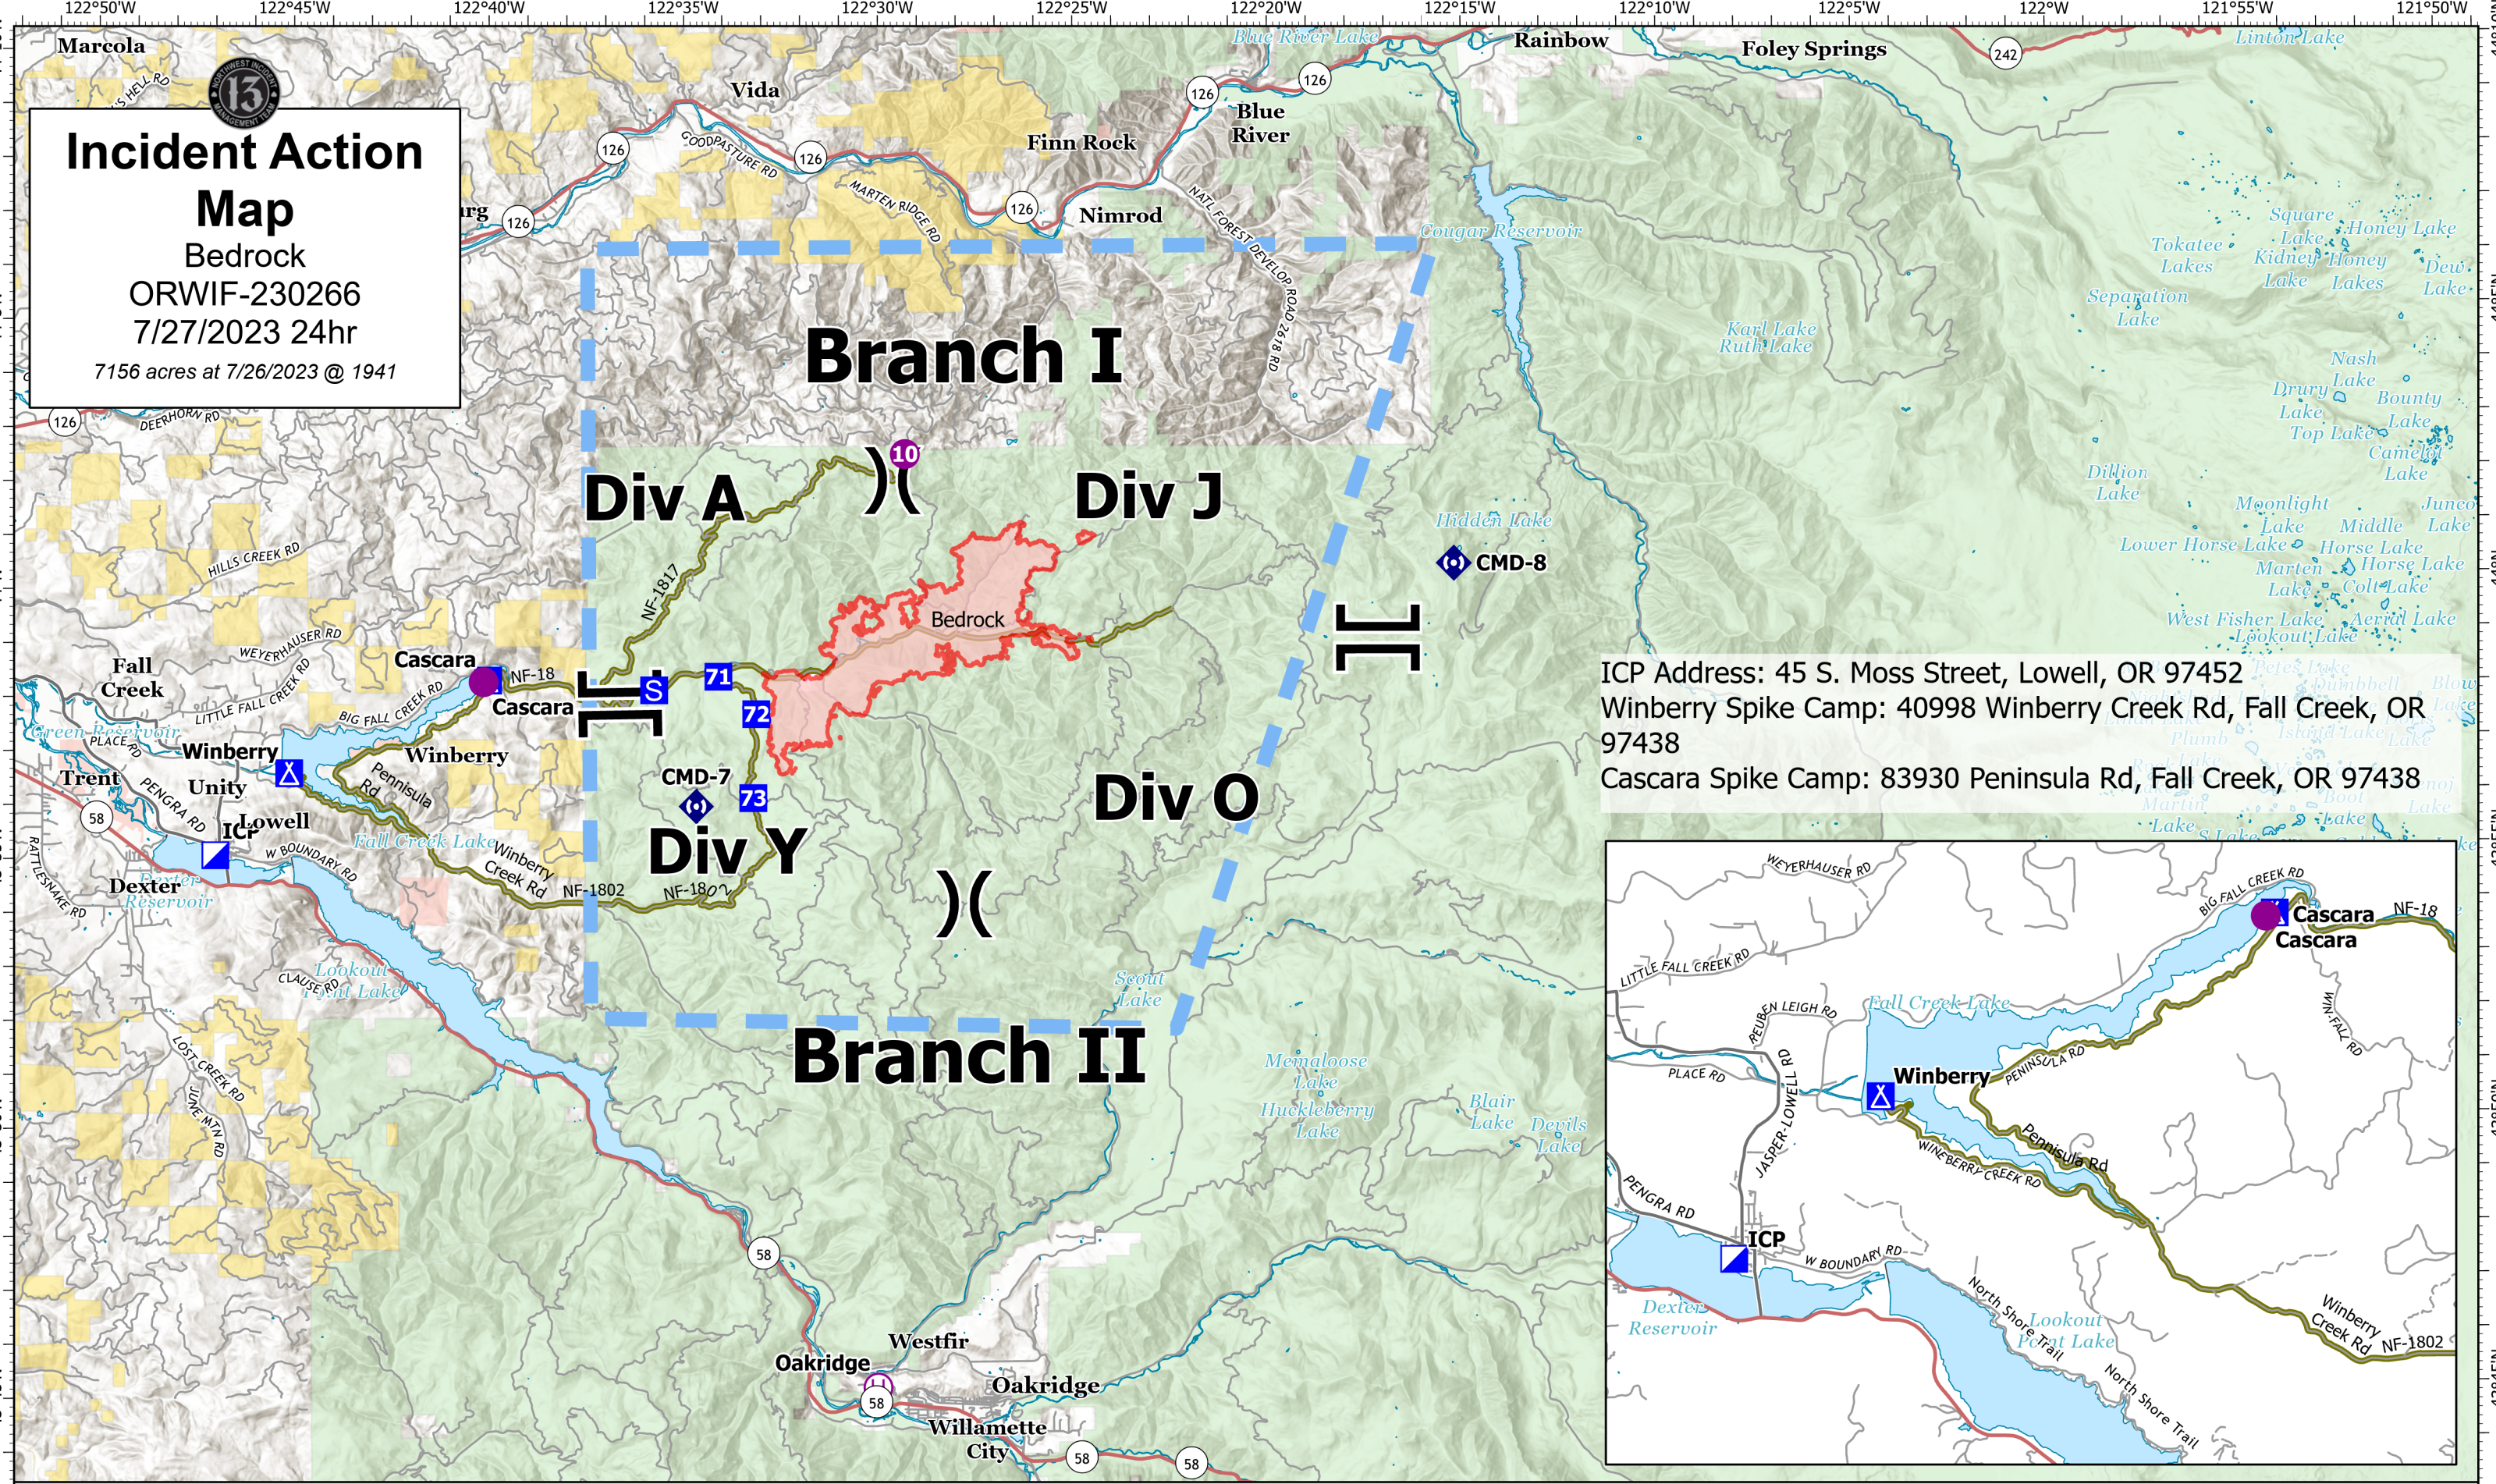

Incident Action Map
 Bedrock
 ORWIF-230266
 7/27/2023 24hr
 7156 acres at 7/26/2023 @ 1941

ICP Address: 45 S. Moss Street, Lowell, OR 97452
 Winberry Spike Camp: 40998 Winberry Creek Rd, Fall Creek, OR 97438
 Cascara Spike Camp: 83930 Peninsula Rd, Fall Creek, OR 97438

- Helispot
- Helibase
- Division Break
- Branch Break
- Incident Command Post
- Drop Point
- Camp
- Staging Area
- Repeater
- Temporary Flight Restriction
- Wildfire Daily Fire Perimeter
- Major Incident Routes
- City, County, Other
- BLM
- ANCSA, Private
- USFS
- State