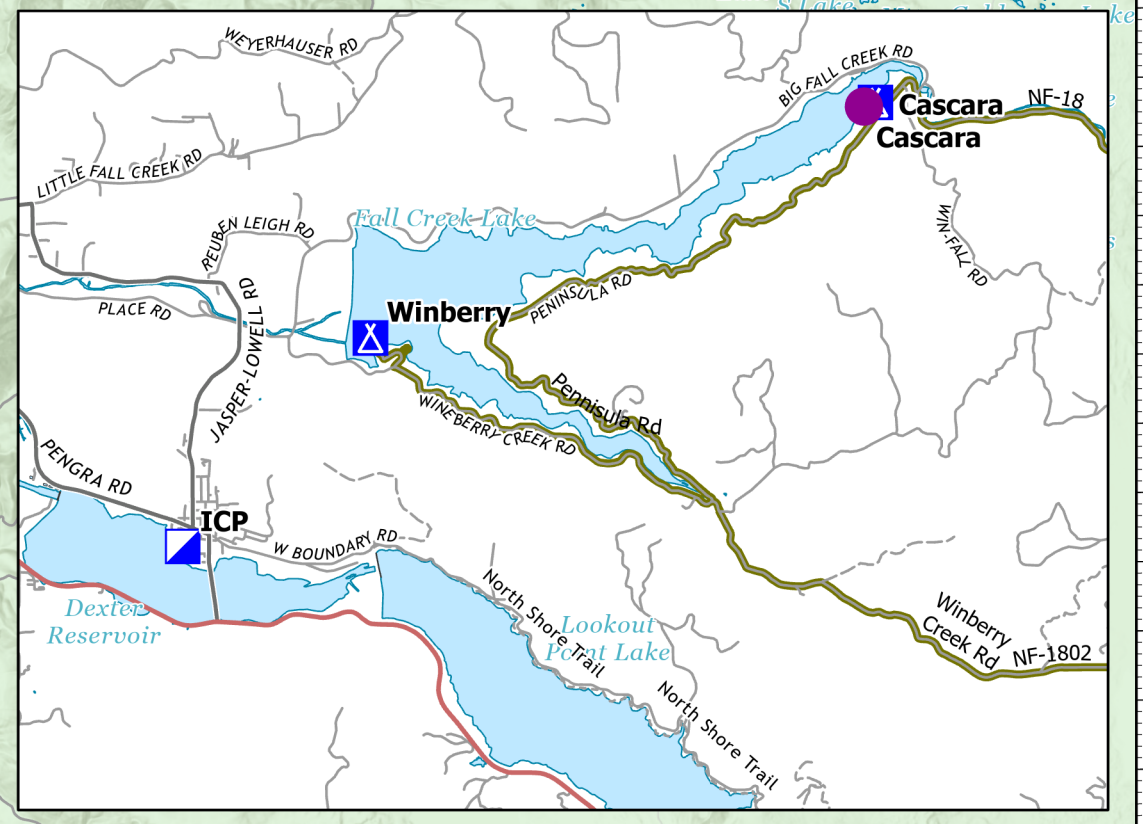

Incident Action Map
 Bedrock
 ORWIF-230266
 7/27/2023 24hr
 7156 acres at 7/26/2023 @ 1941

ICP Address: 45 S. Moss Street, Lowell, OR 97452
 Winberry Spike Camp: 40998 Winberry Creek Rd, Fall Creek, OR 97438
 Cascara Spike Camp: 83930 Peninsula Rd, Fall Creek, OR 97438

- Helispot
- Helibase
- Division Break
- Branch Break
- Incident Command Post
- Drop Point
- Camp
- Staging Area
- Repeater
- Temporary Flight Restriction
- Wildfire Daily Fire Perimeter
- Major Incident Routes
- City, County, Other
- BLM
- ANCSA, Private
- USFS
- State