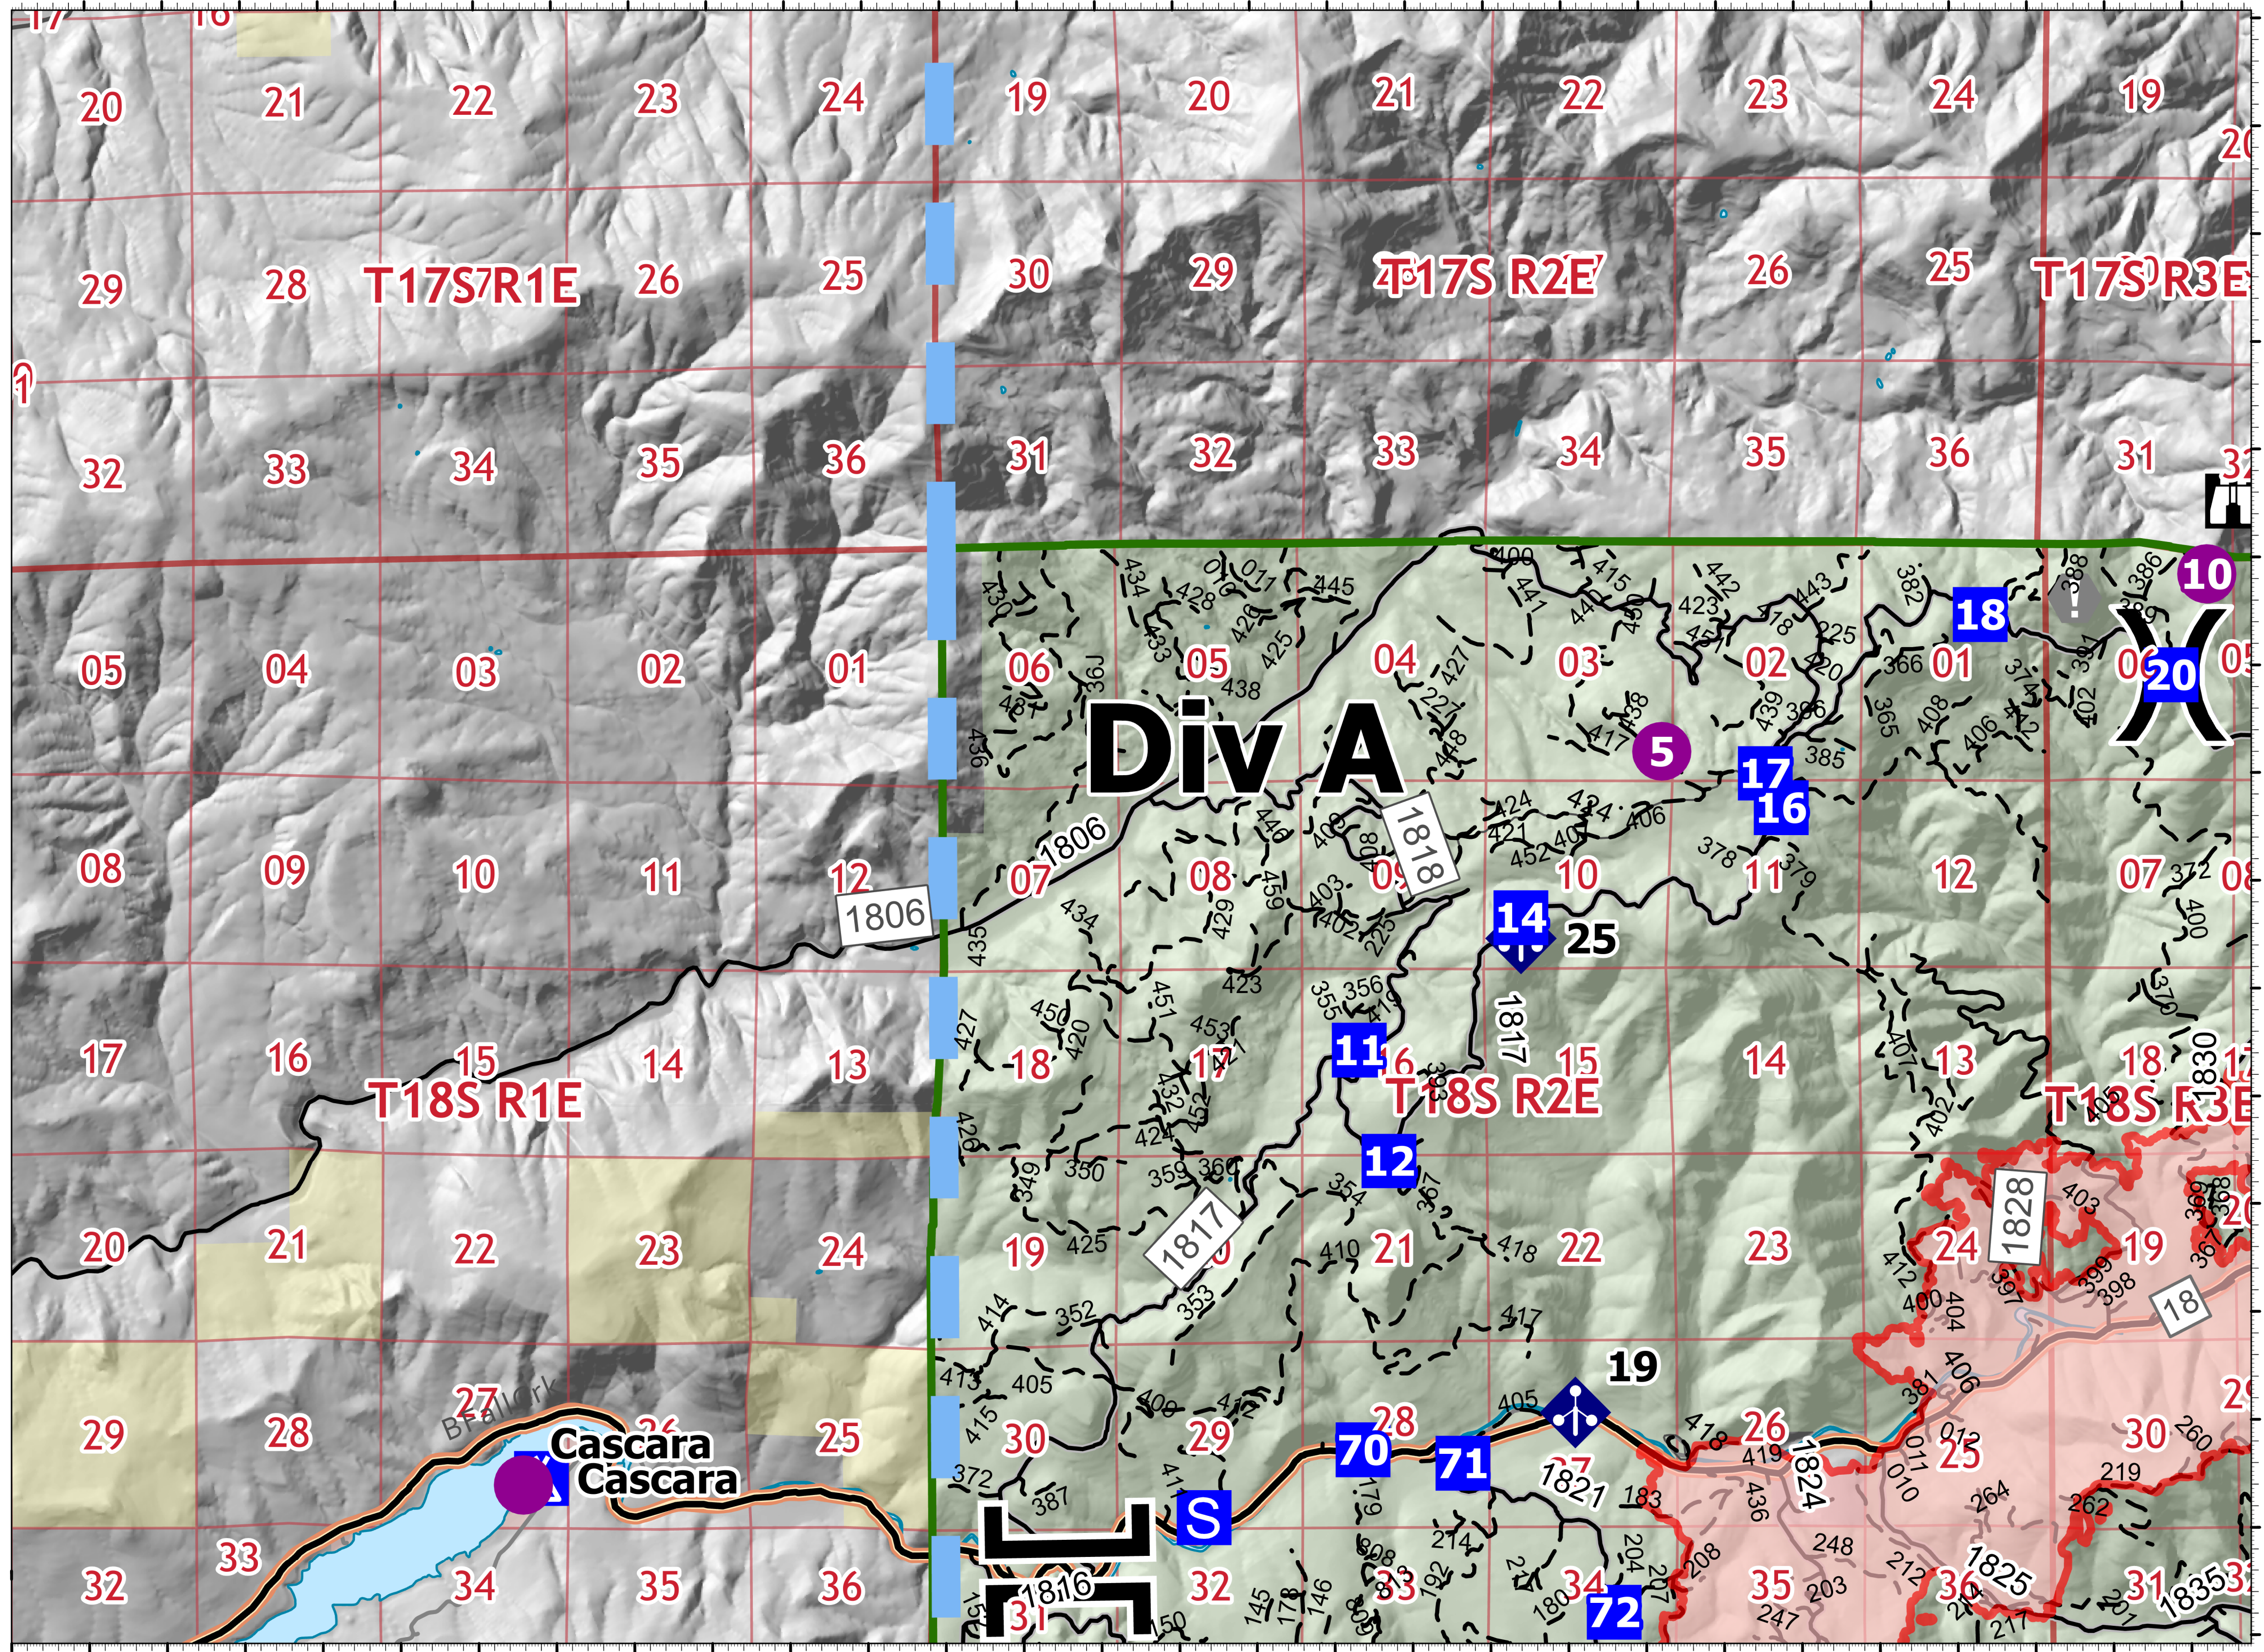

Operations Div A

8152 acres at 7/27/2023 @ 1913 PT

Bedrock
ORWIF-230266
7/28/2023 24hr

NW 1/4 MT 13
7/28/2023 1620
Acres from IR
North American 1983 Datum, Lat/Long Grid

- Helispot
- ⌋ Division Break
- ⌋ Branch Break
- Drop Point
- ⚠ Lookout
- ⚡ Mobile Weather Unit
- ▬ Temporary Flight Restriction
- ⚠ Value at Risk
- ⚠ Wildfire Daily Fire Perimeter
- ⚠ Camp
- ⚠ Staging Area