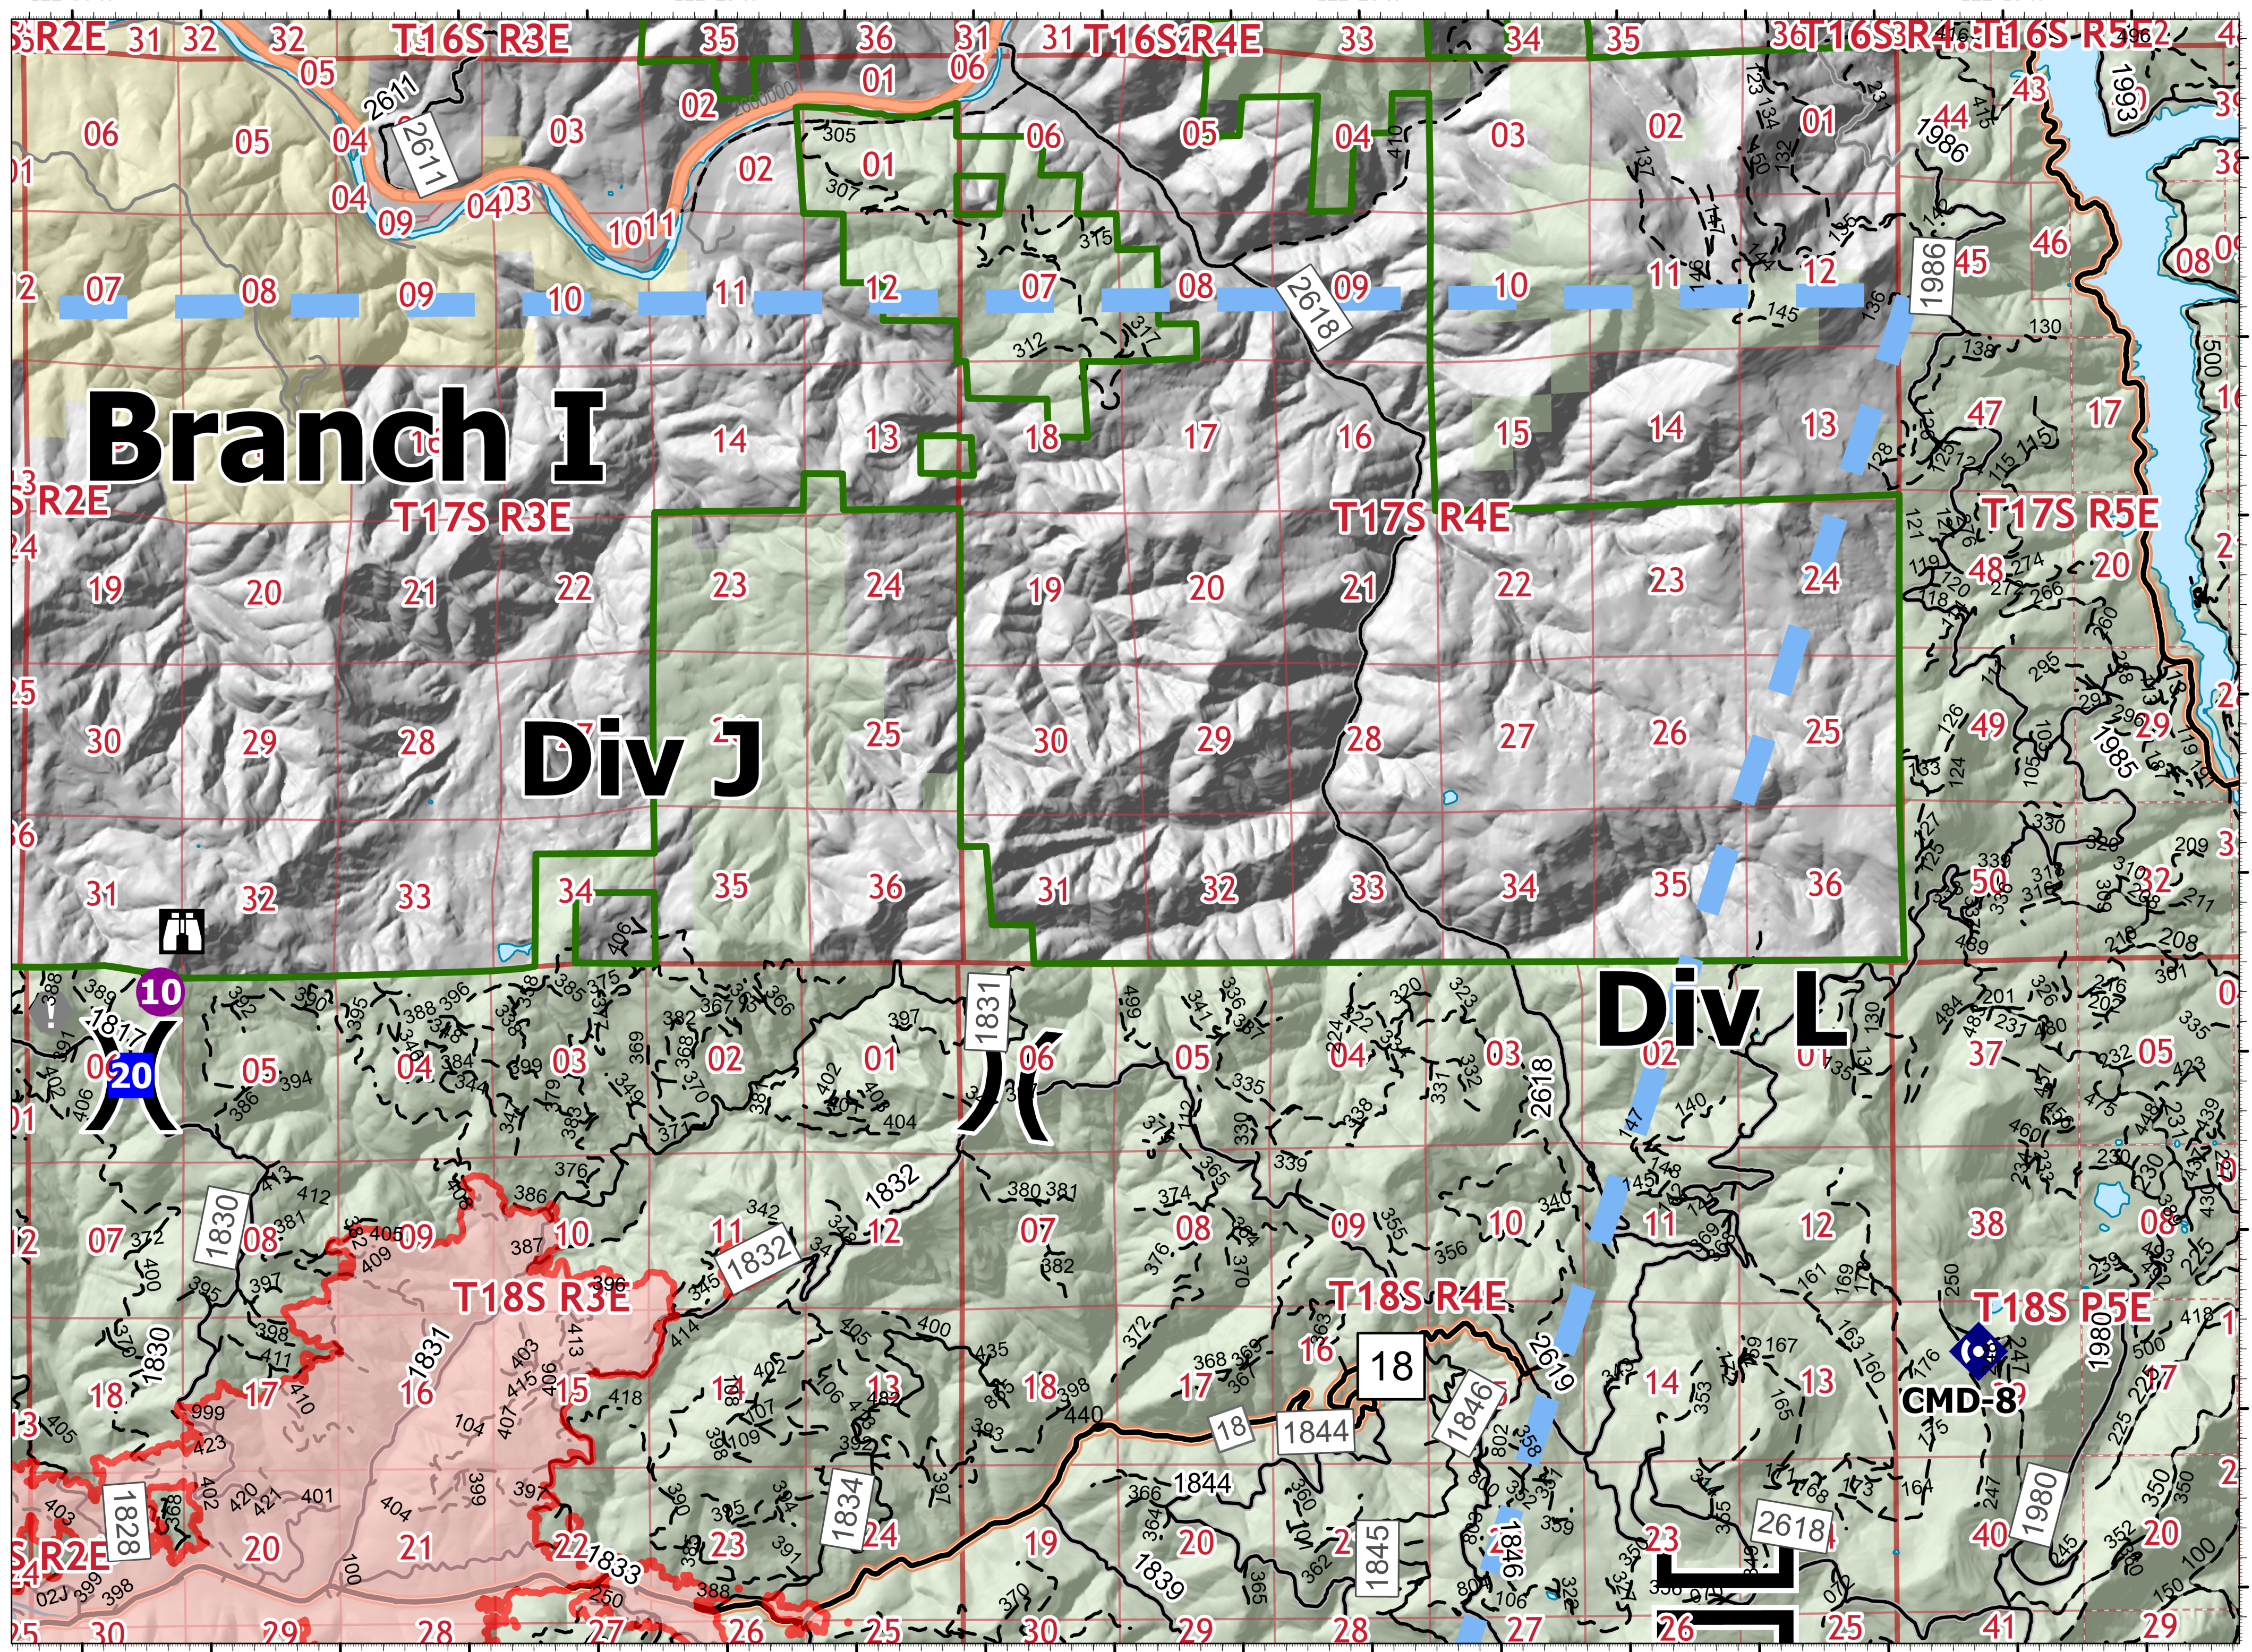

Operations

Bedrock
ORWIF-230266
7/28/2023 24hr

8152 acres at 7/27/2023 @ 1913 PT

NW, IMT 13
7/28/2023 1619
Acres from IR
North American 1983 Datum, Lat/Long Grid

- Helispot
- Division Break
- Drop Point
- Lookout
- Value at Risk
- Branch Break
- Wildfire Daily Fire Perimeter
- Temporary Flight Restriction
- Repeater