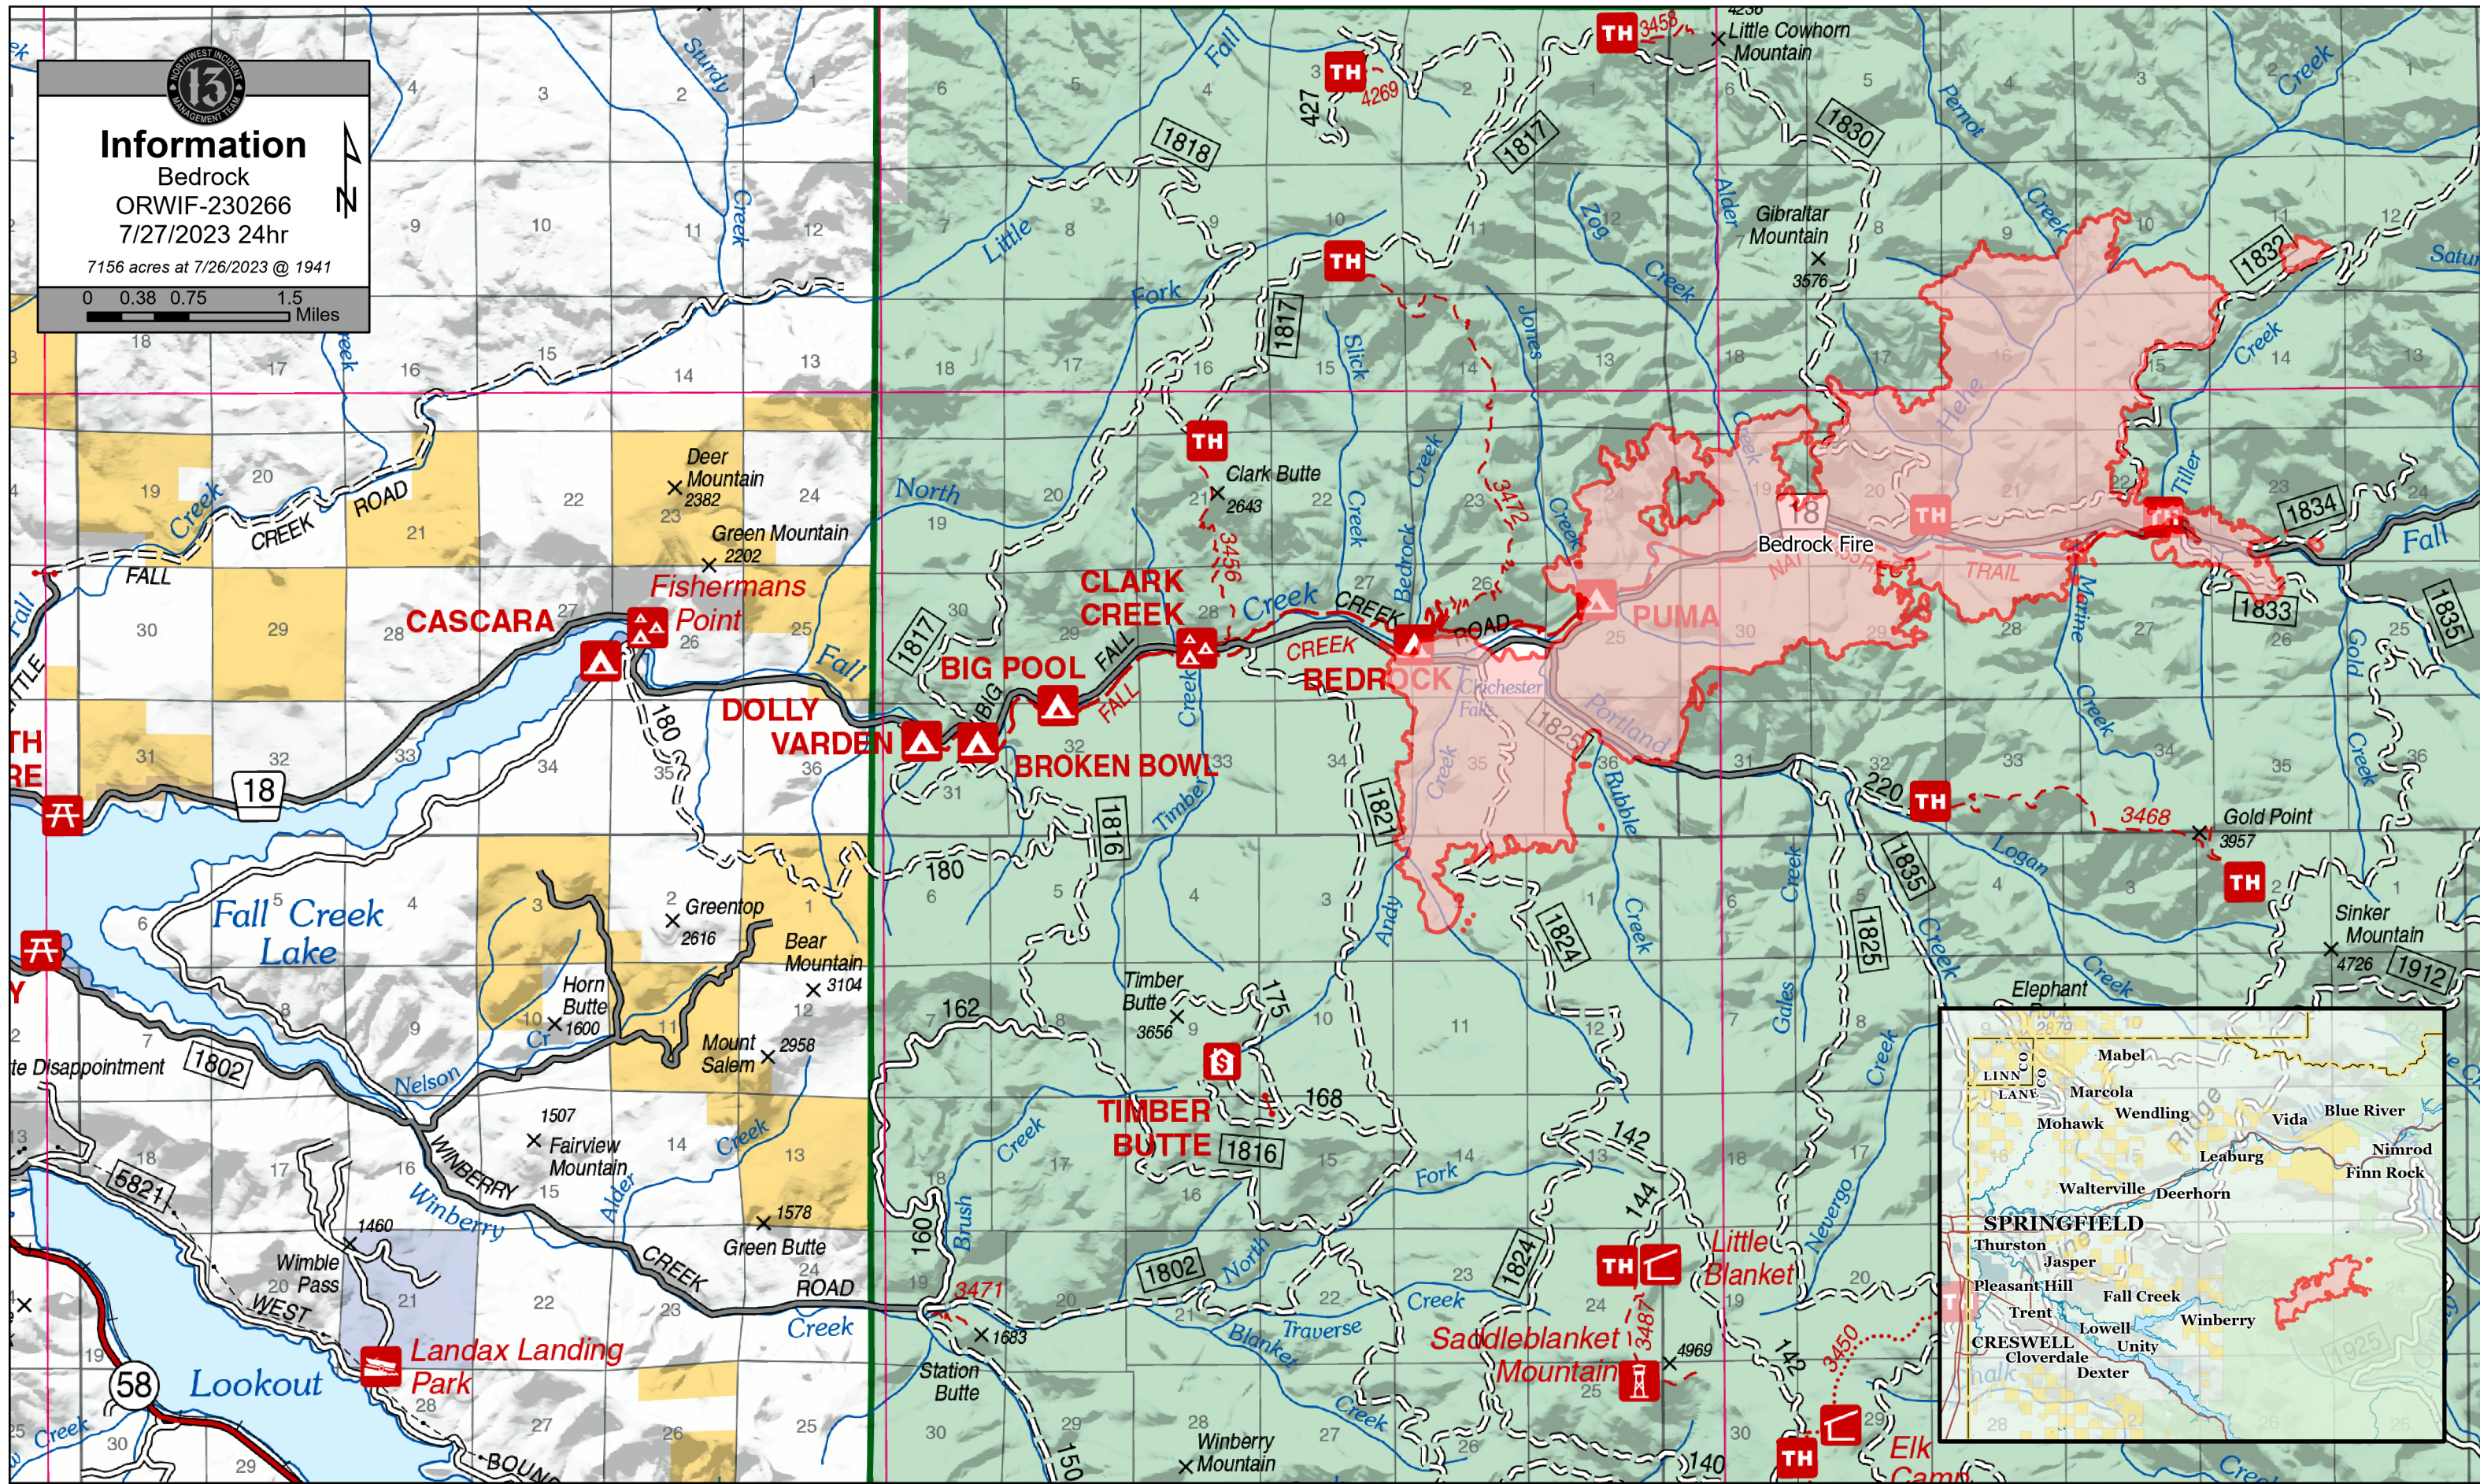

13
Information
 Bedrock
 ORWIF-230266
 7/27/2023 24hr
 7156 acres at 7/26/2023 @ 1941

0 0.38 0.75 1.5 Miles

- Wildfire Daily Fire Perimeter
- Green: Band_2
- Red: Band_1
- Blue: Band_3