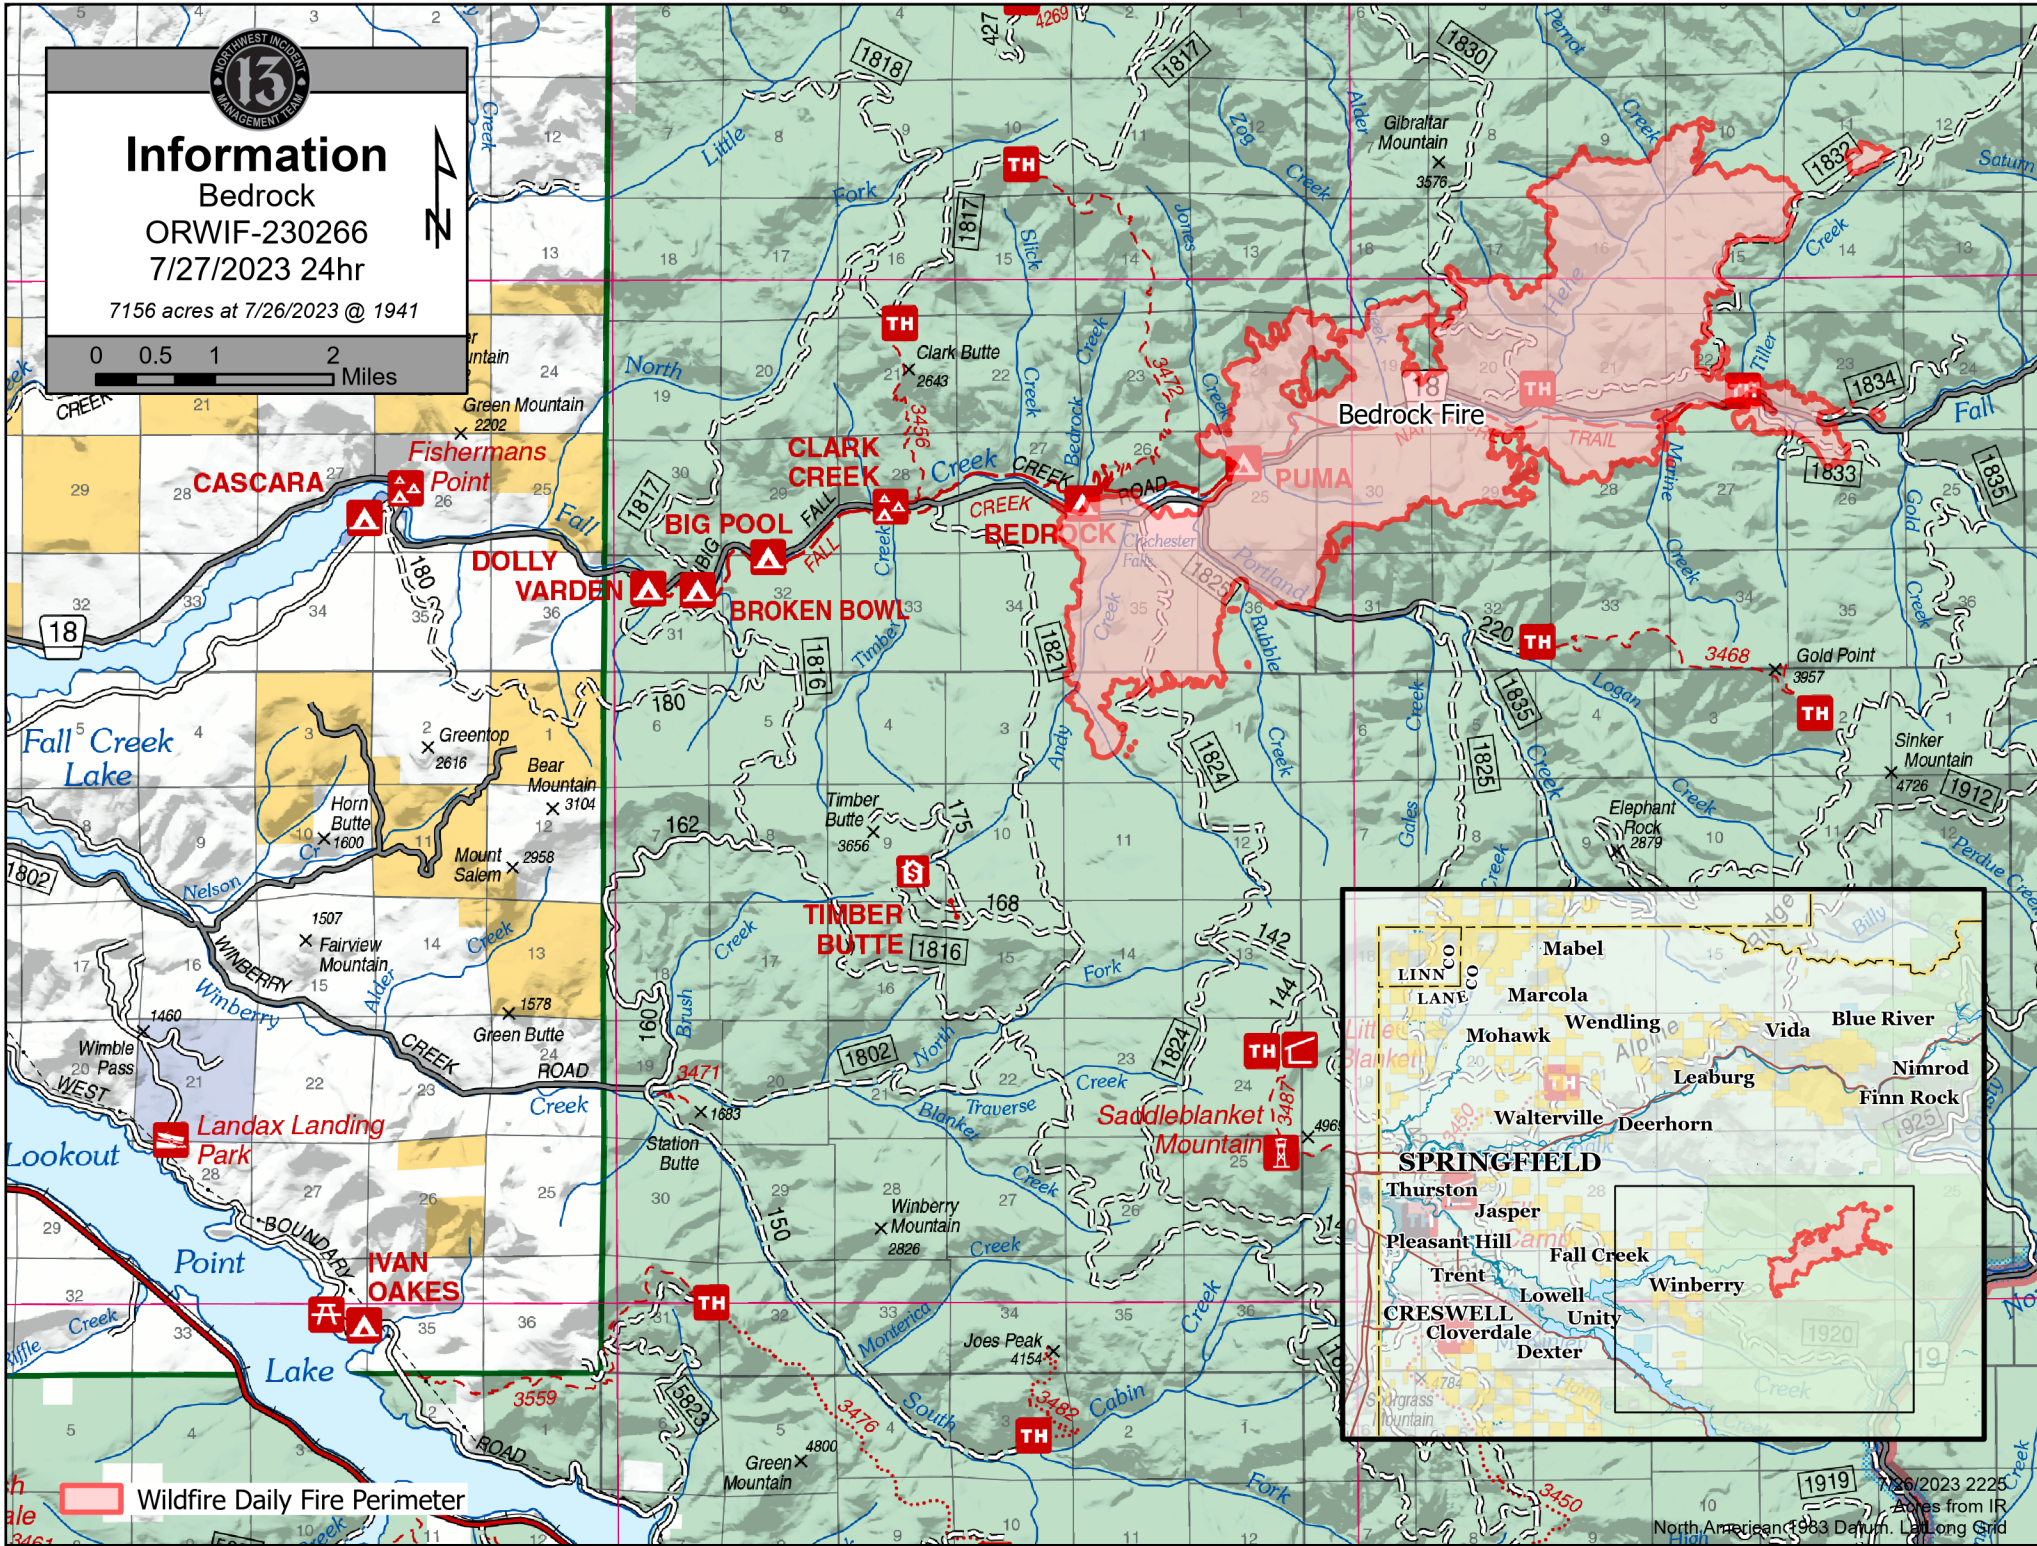

Information

Bedrock
ORWIF-230266
7/27/2023 24hr

7156 acres at 7/26/2023 @ 1941

Wildfire Daily Fire Perimeter