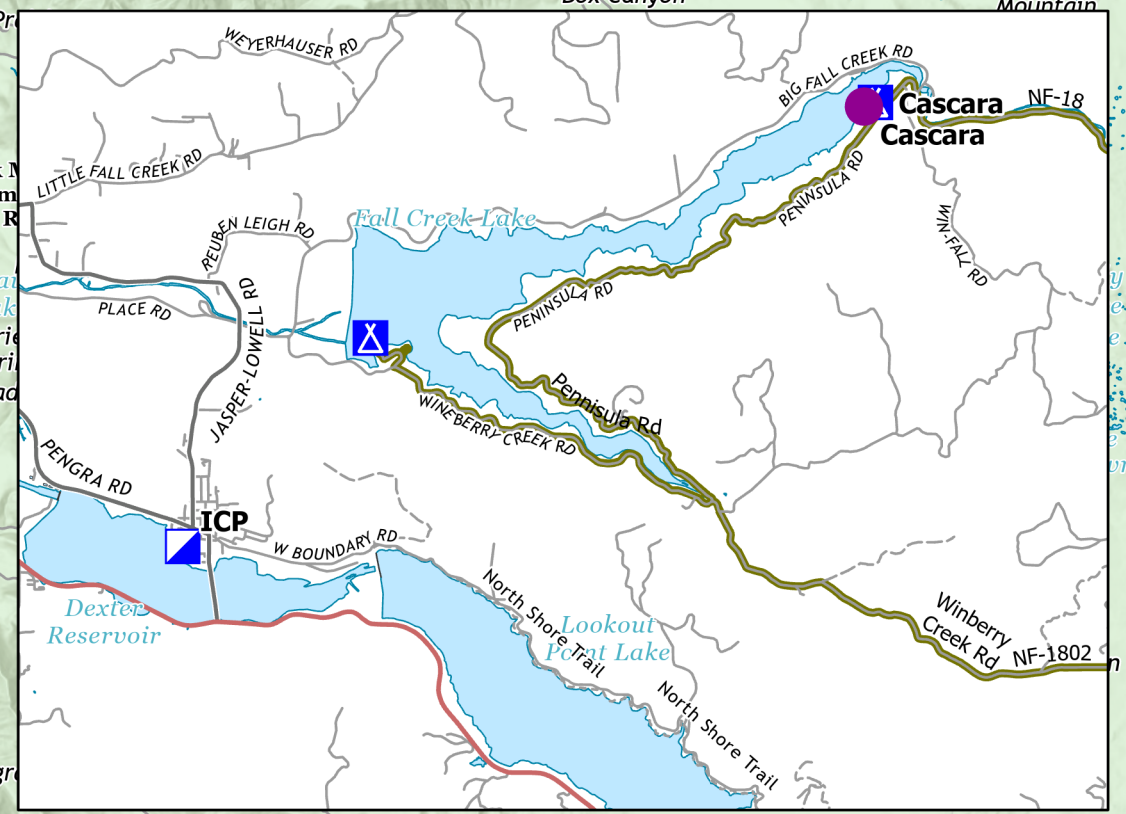

**Transportation**

Bedrock  
 ORWIF-230266  
 7/27/2023 24hr  
 7156 acres at 7/26/2023 @ 1941

ICP Address: 45 S. Moss Street, Lowell, OR 97452  
 Winberry Spike Camp: 40998 Winberry Creek Rd, Fall Creek, OR 97438  
 Cascara Spike Camp: 83930 Peninsula Rd, Fall Creek, OR 97438

- Helispot
- Helibase
- Division Break
- Branch Break
- Incident Command Post
- Drop Point
- Camp
- Staging Area
- Repeater
- Wildfire Daily Fire Perimeter
- Major Incident Routes
- City, County, Other
- State
- BLM
- ANCSA, Private
- USFS