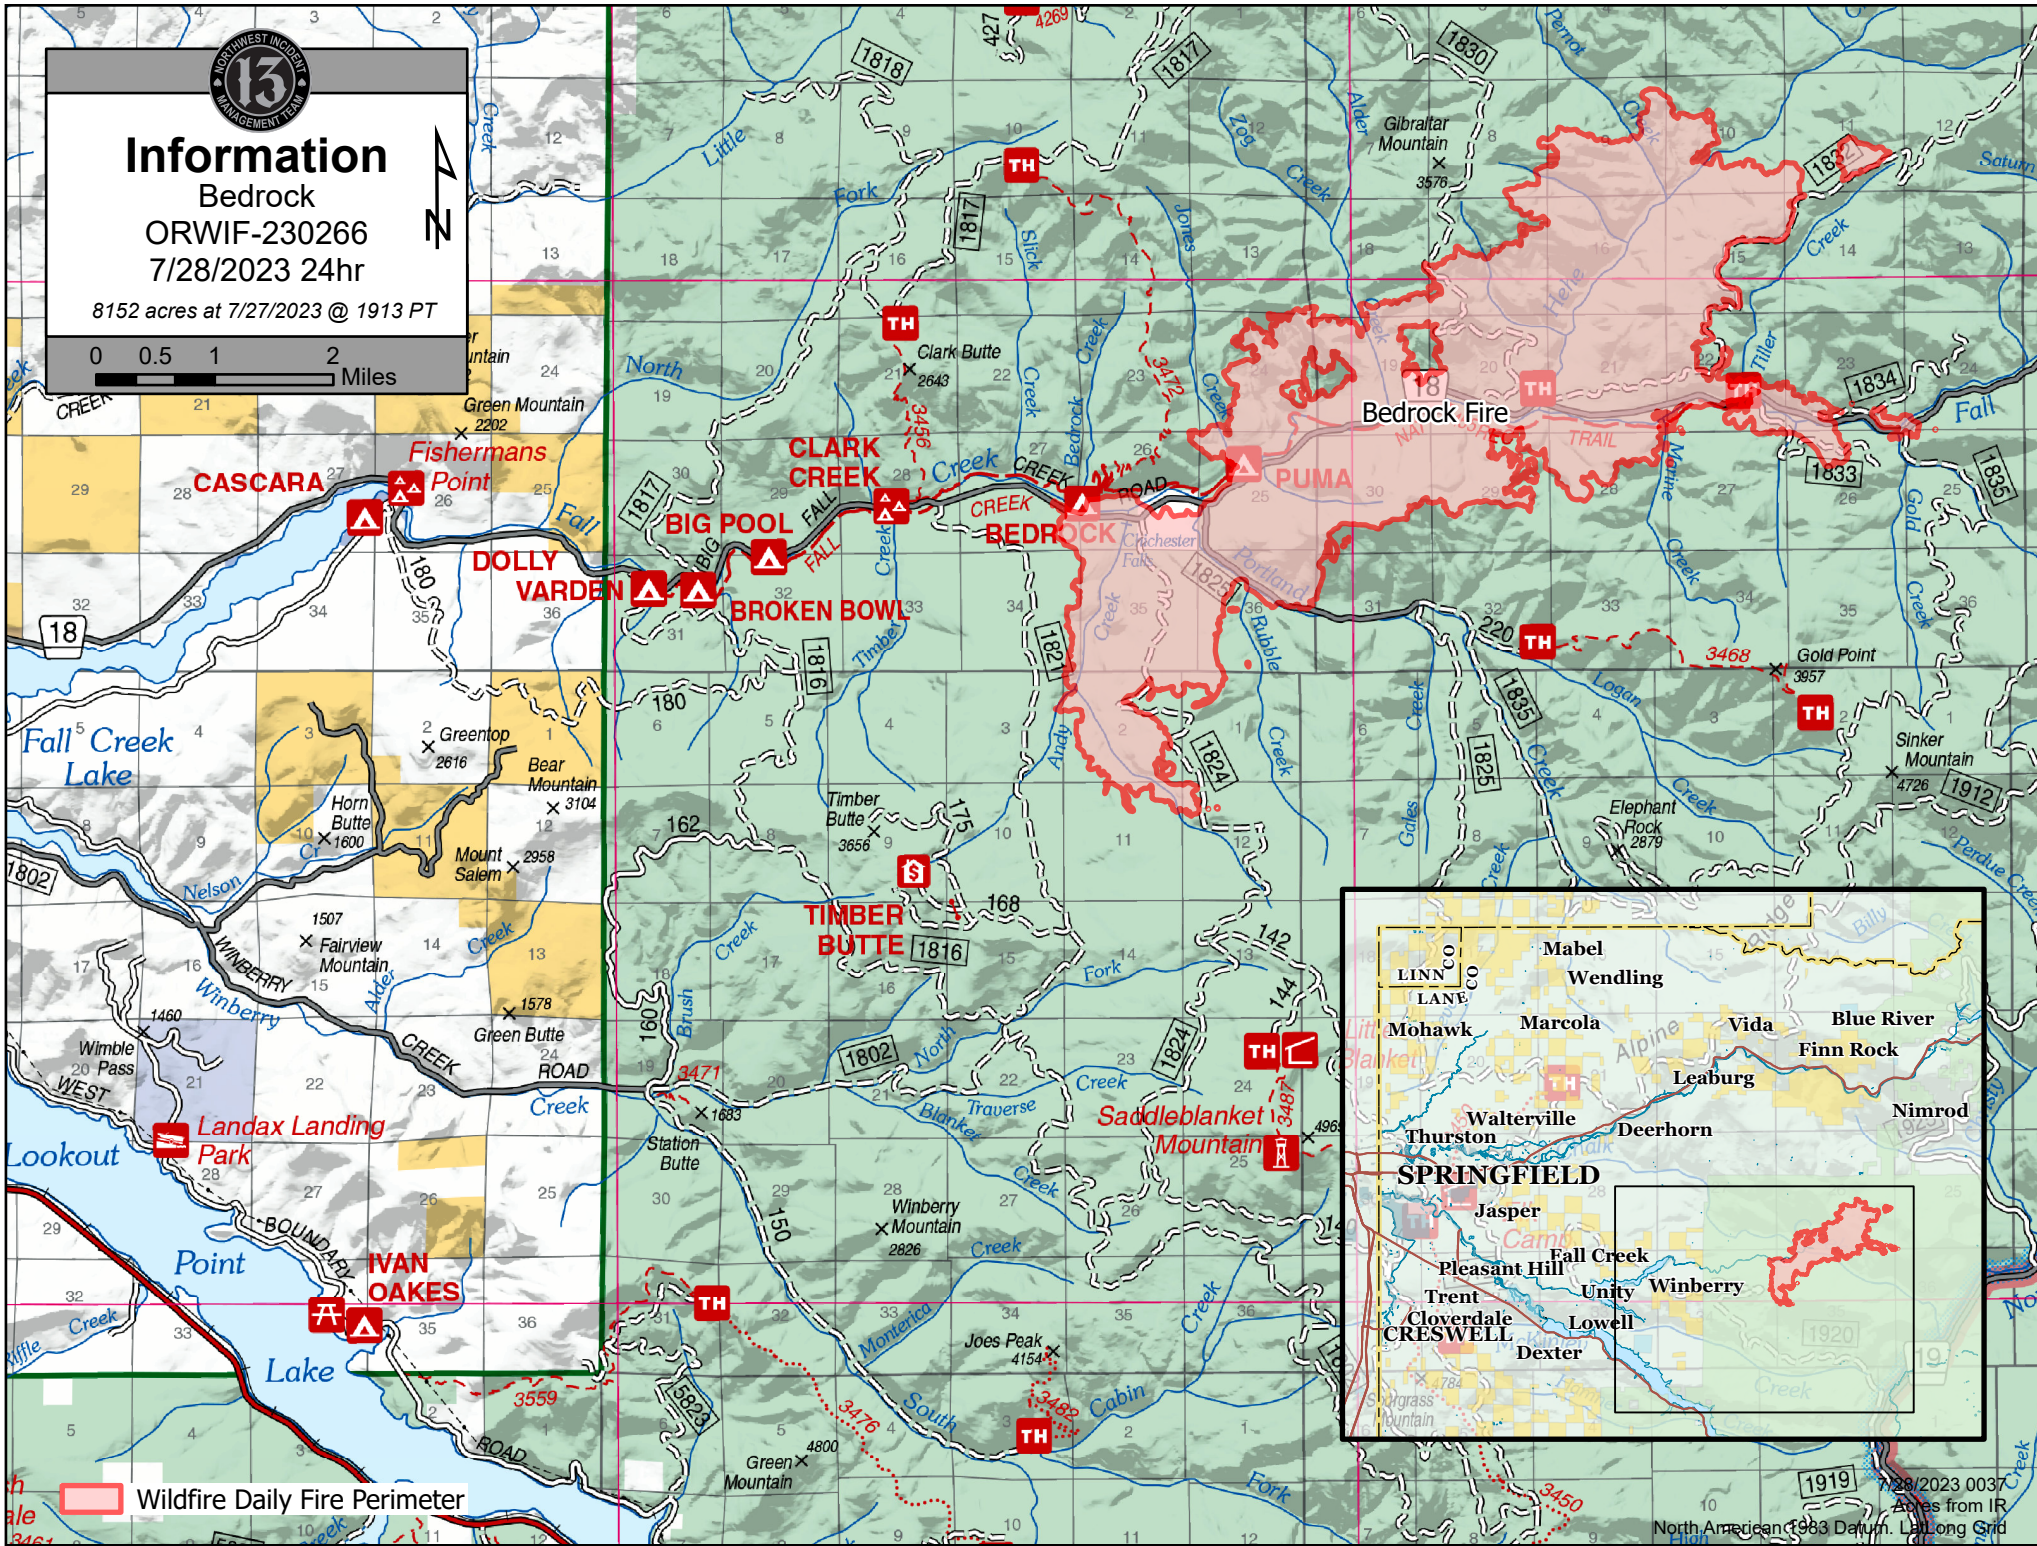

Information

Bedrock
ORWIF-230266
7/28/2023 24hr

8152 acres at 7/27/2023 @ 1913 PT

Wildfire Daily Fire Perimeter