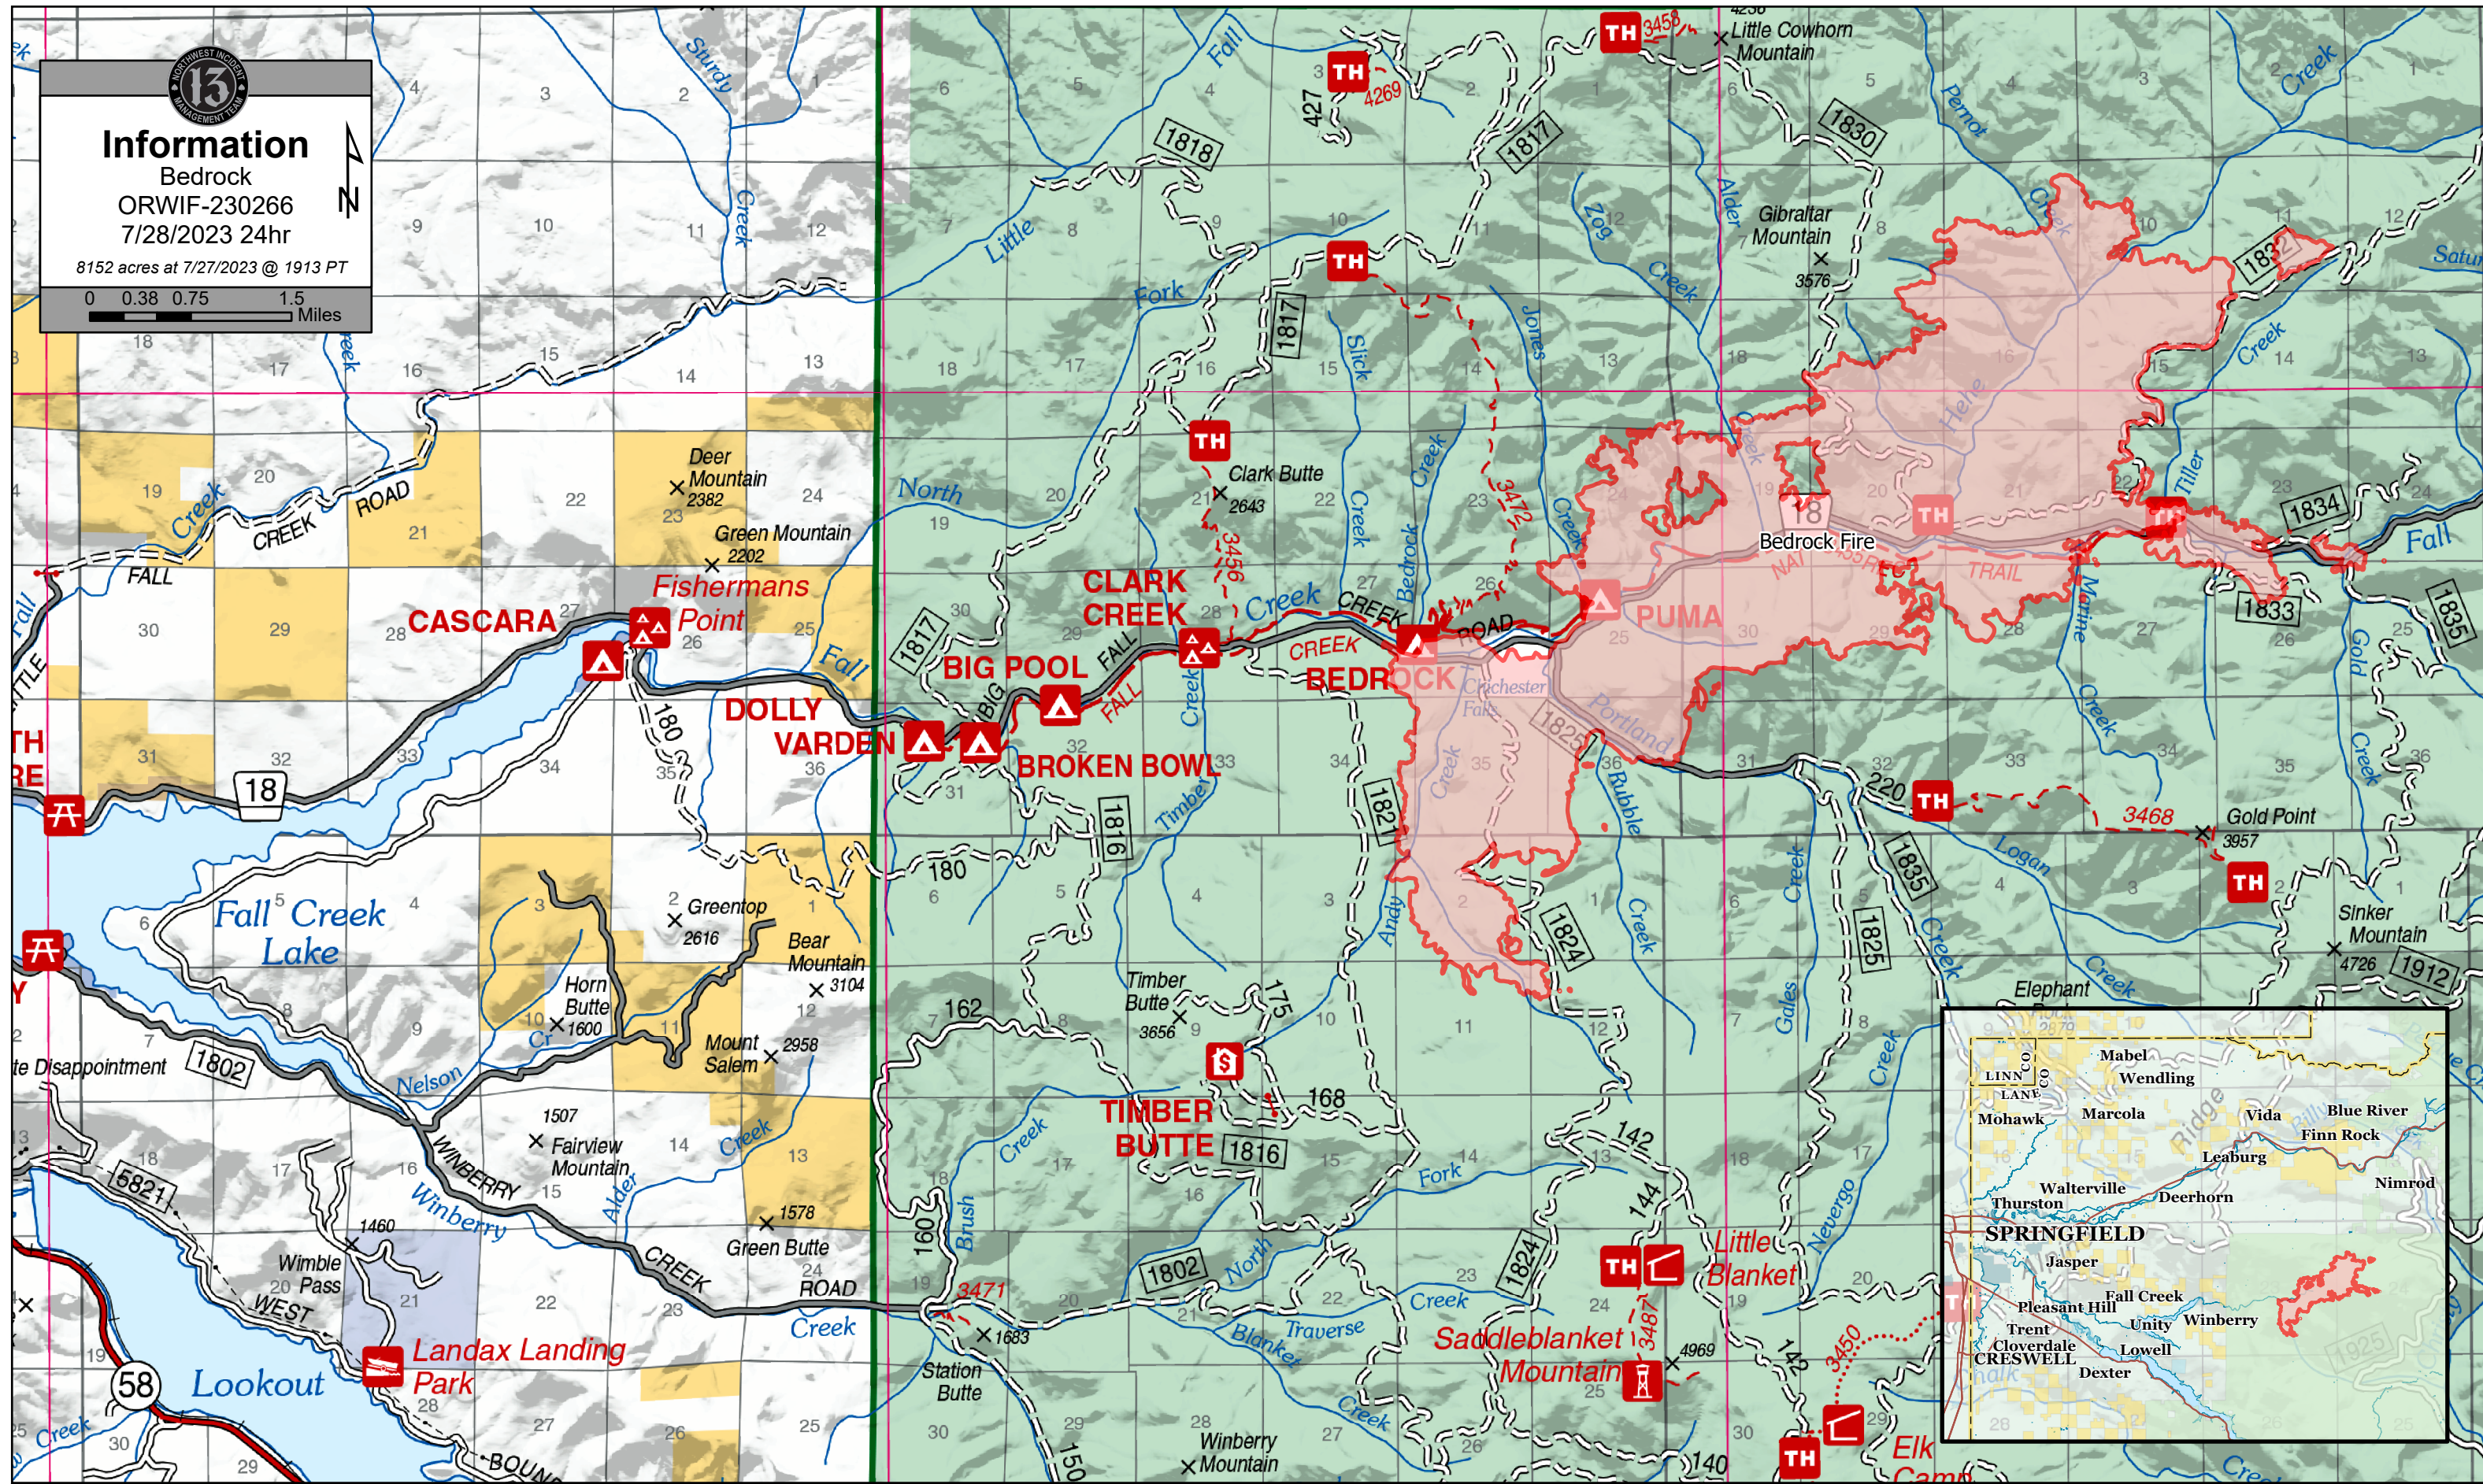

Information

Bedrock

ORWIF-230266

7/28/2023 24hr

8152 acres at 7/27/2023 @ 1913 PT

0 0.38 0.75 1.5 Miles

Wildfire Daily Fire Perimeter