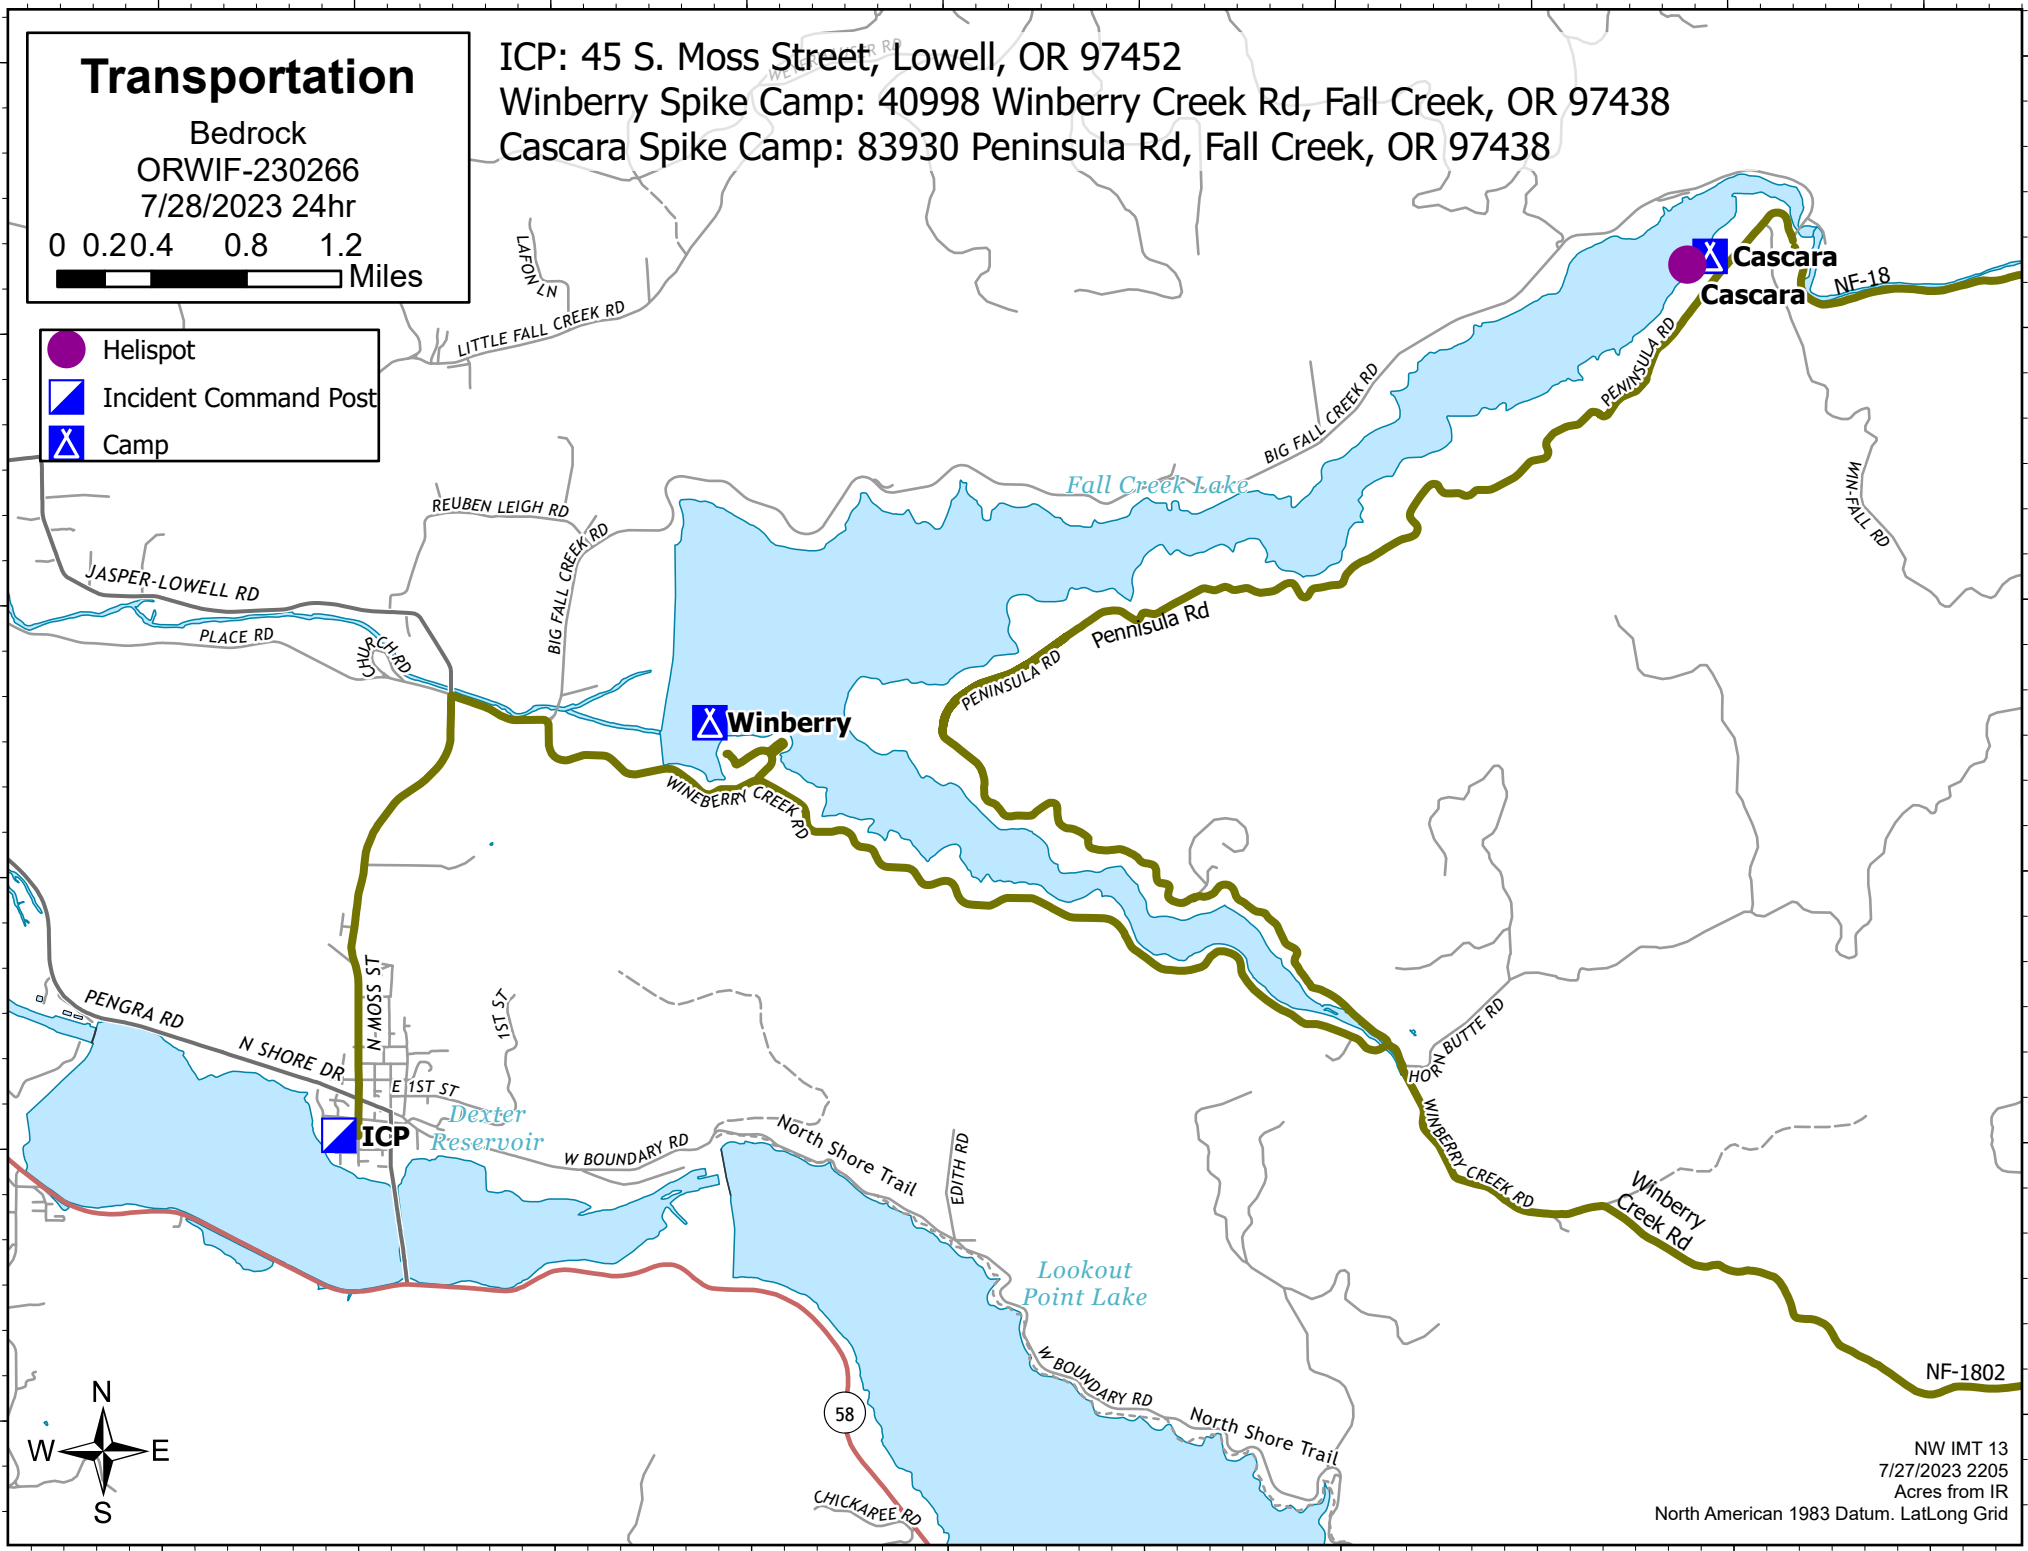

122°45'W

122°40'W

Transportation

Bedrock
 ORWIF-230266
 7/28/2023 24hr
 0 0.2 0.4 0.8 1.2
 Miles

ICP: 45 S. Moss Street, Lowell, OR 97452
 Winberry Spike Camp: 40998 Winberry Creek Rd, Fall Creek, OR 97438
 Cascara Spike Camp: 83930 Peninsula Rd, Fall Creek, OR 97438

-  Helispot
-  Incident Command Post
-  Camp

43°55'N

43°55'N

122°45'W

122°40'W

NW IMT 13
 7/27/2023 2205
 Acres from IR
 North American 1983 Datum. LatLong Grid