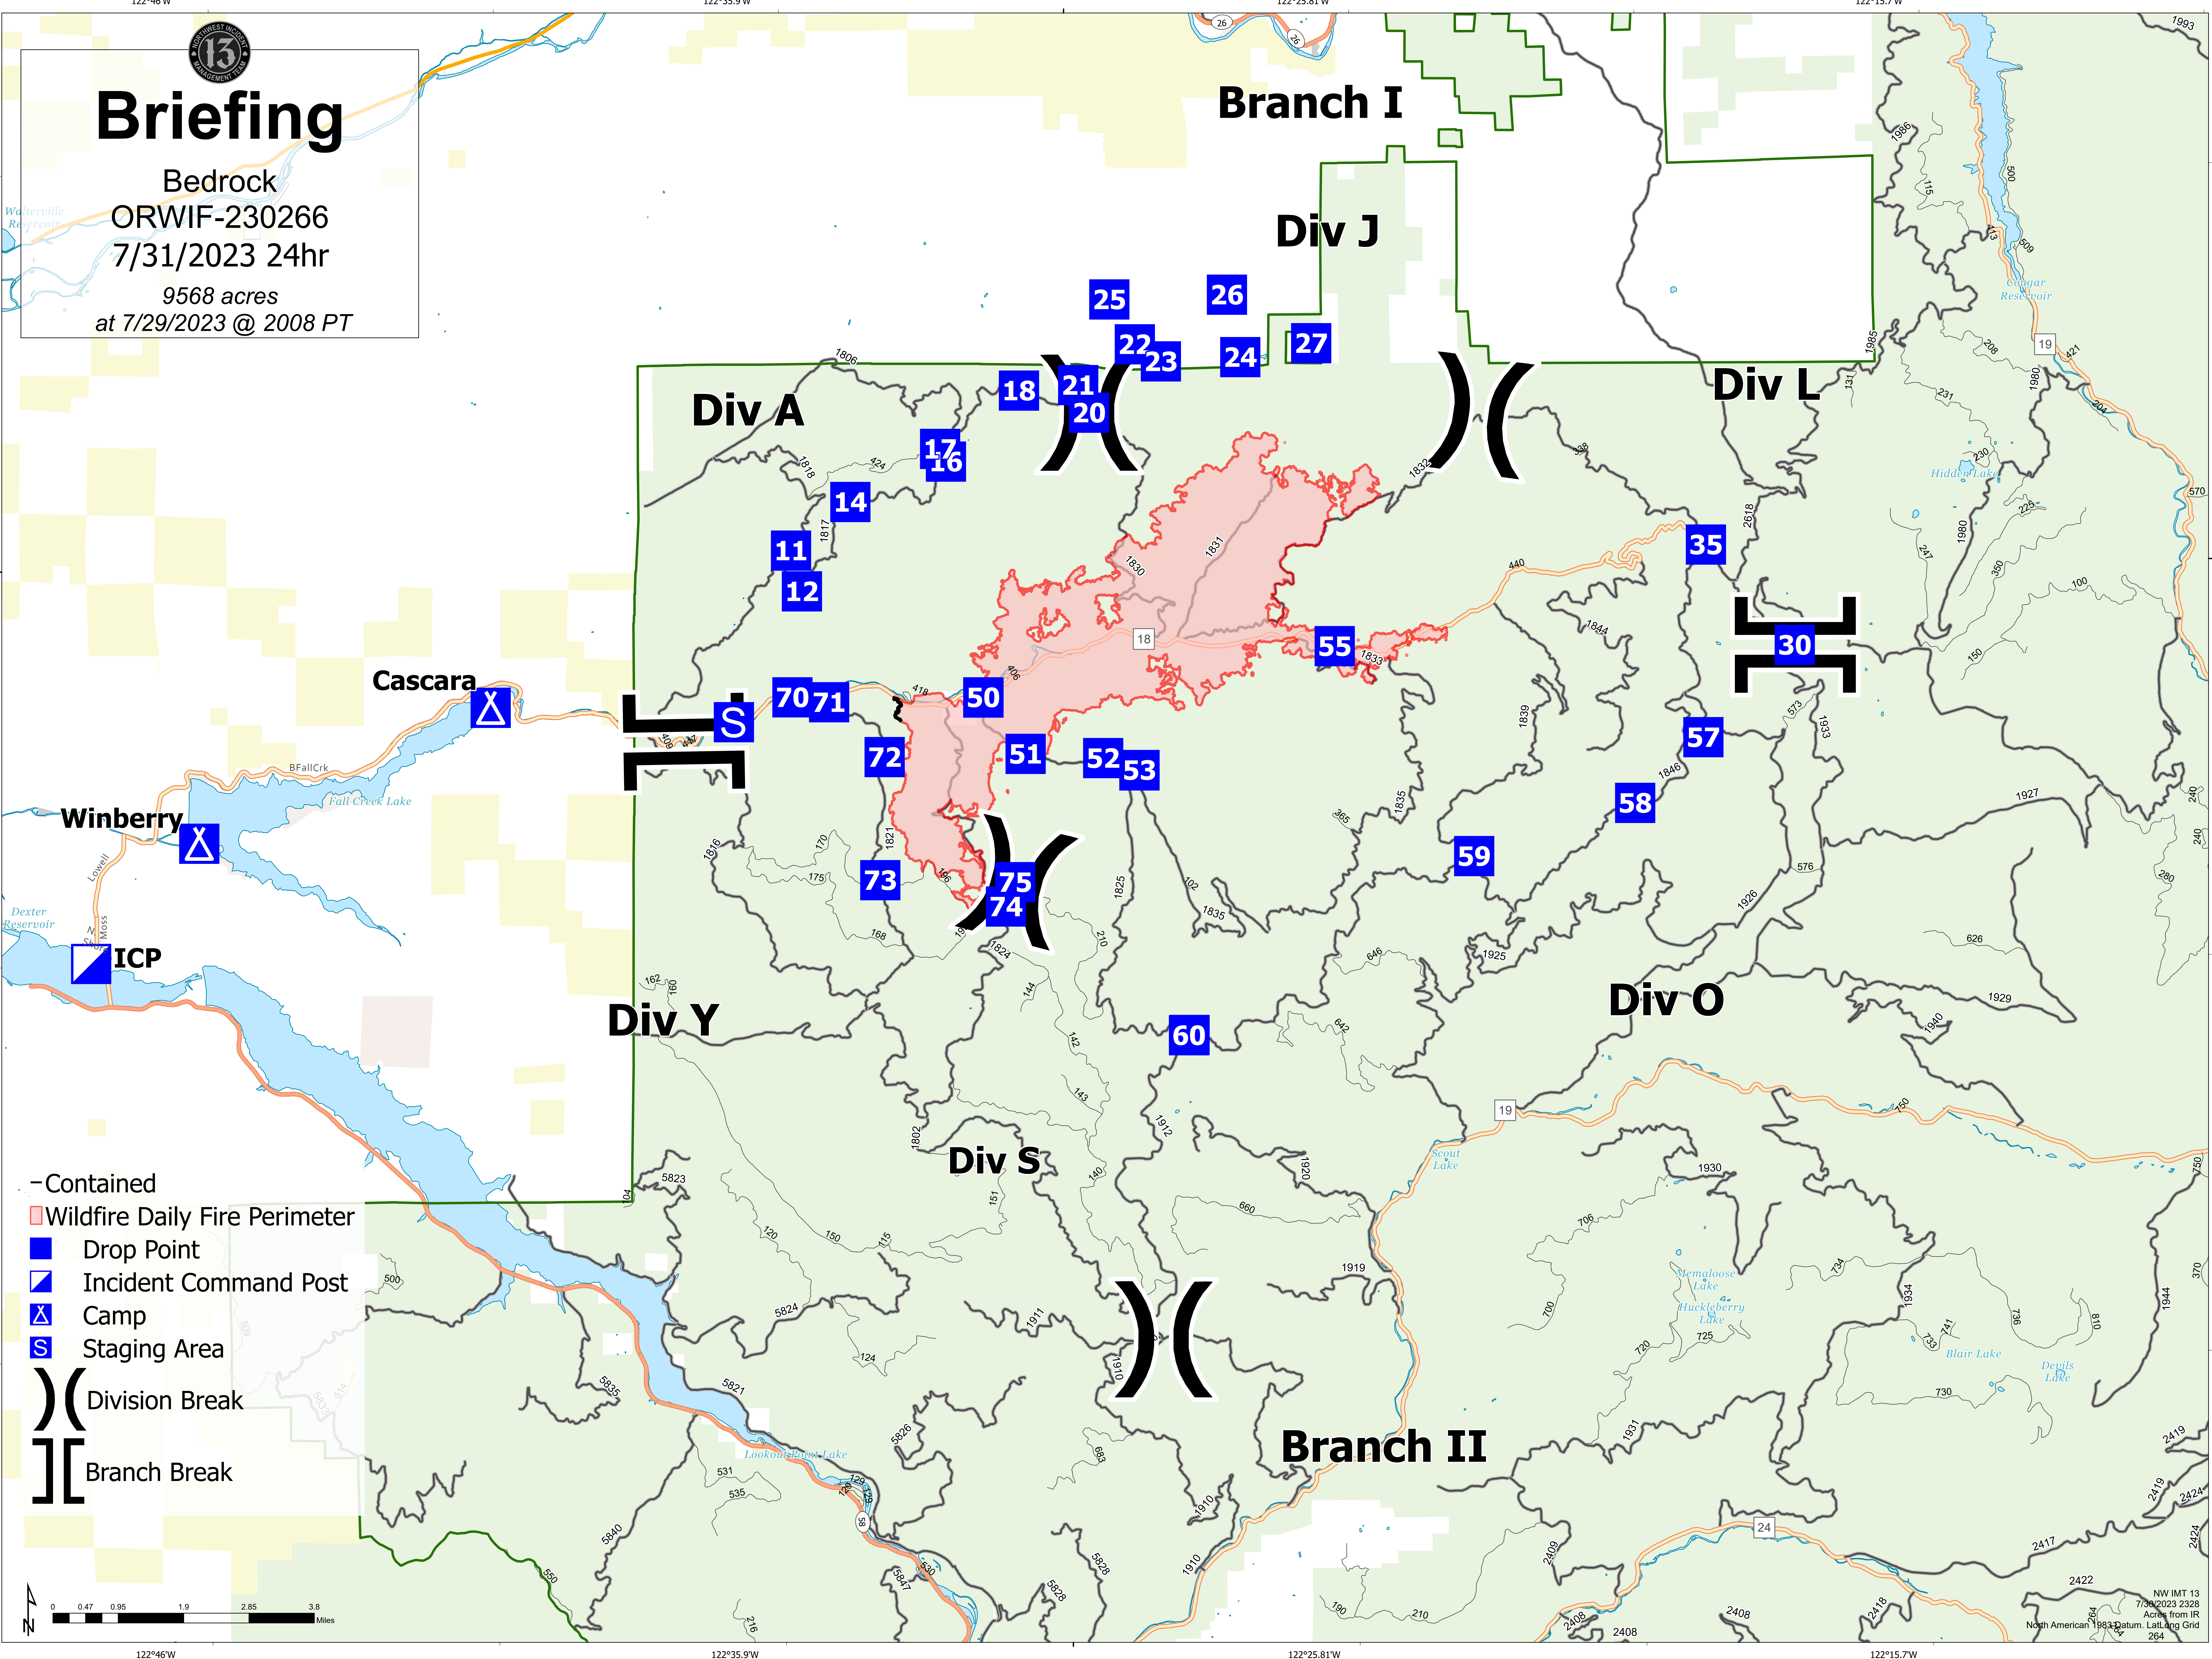

Briefing

Bedrock
ORWIF-230266
7/31/2023 24hr
9568 acres
at 7/29/2023 @ 2008 PT

- Contained
- Wildfire Daily Fire Perimeter
- Drop Point
- Incident Command Post
- Camp
- Staging Area
- Division Break
- Branch Break