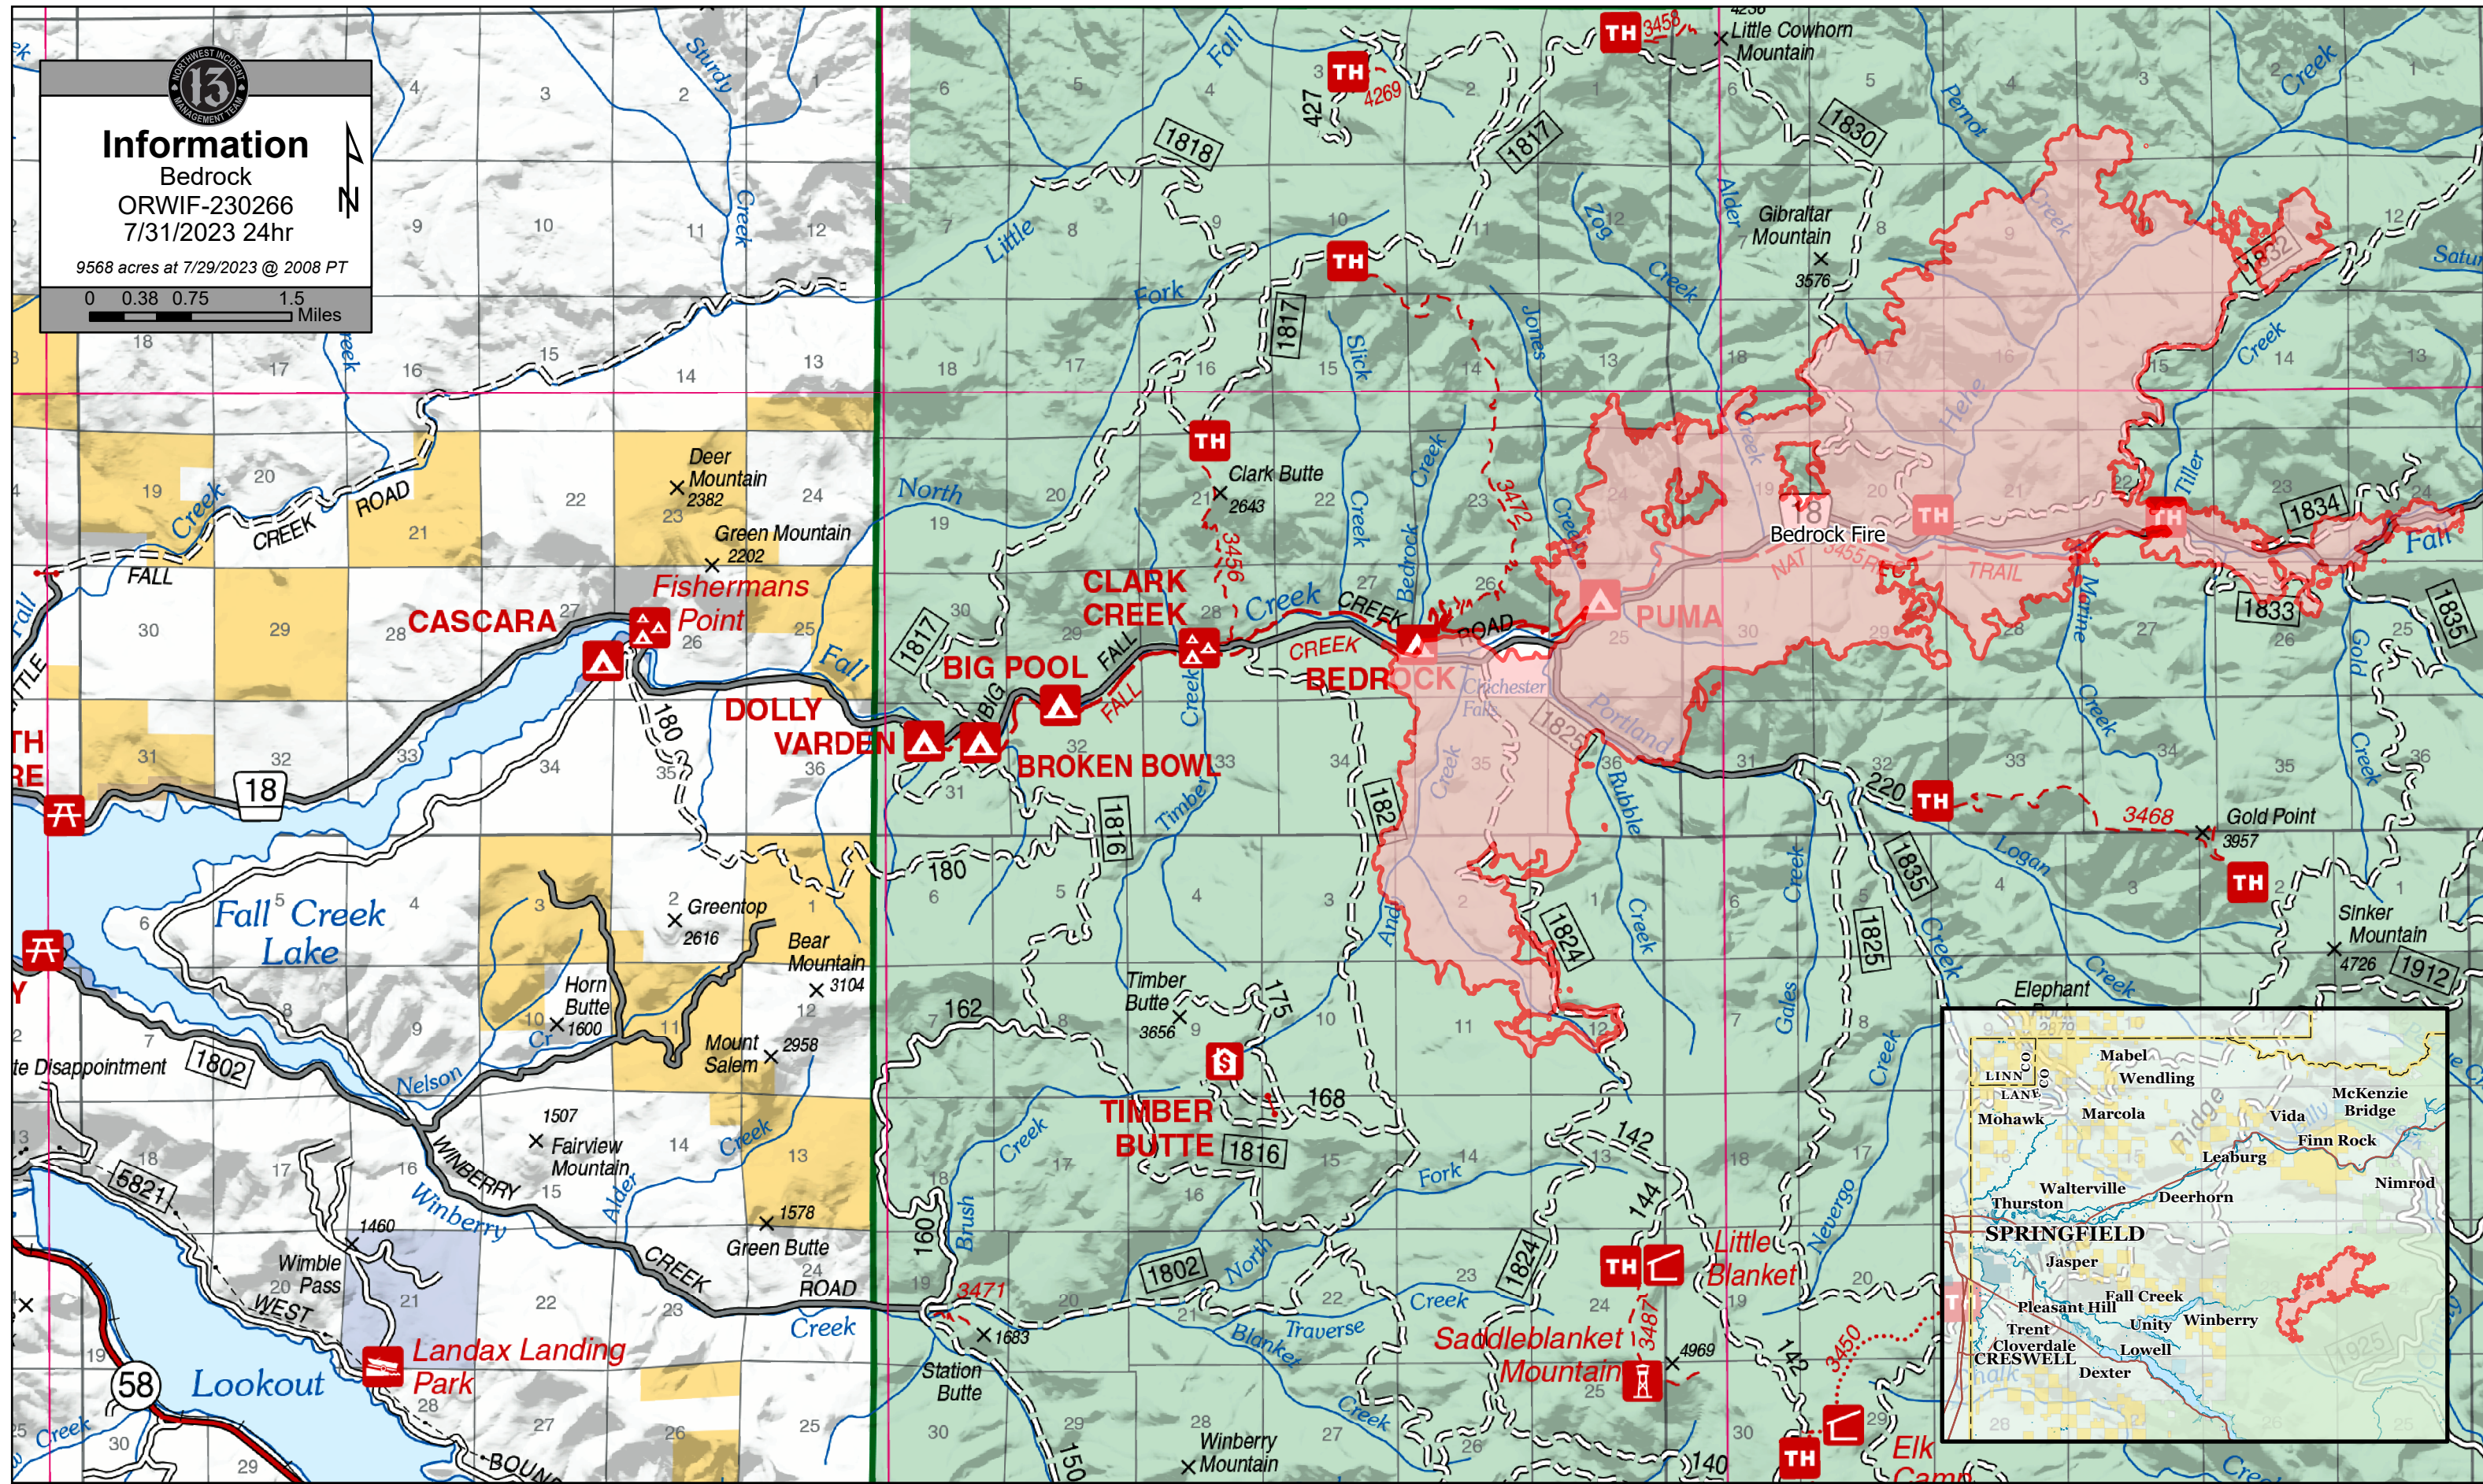

# Information

Bedrock

ORWIF-230266

7/31/2023 24hr

9568 acres at 7/29/2023 @ 2008 PT

Wildfire Daily Fire Perimeter