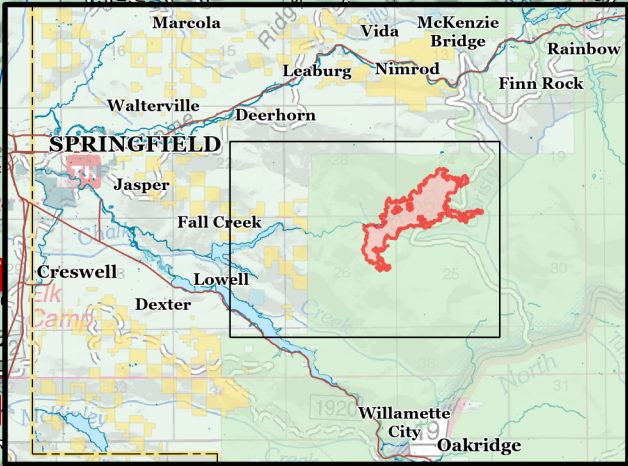

Information

Bedrock
ORWIF-230266
7/31/2023 24hr

9568 acres at 7/29/2023 @ 2008 PT

Wildfire Daily Fire Perimeter