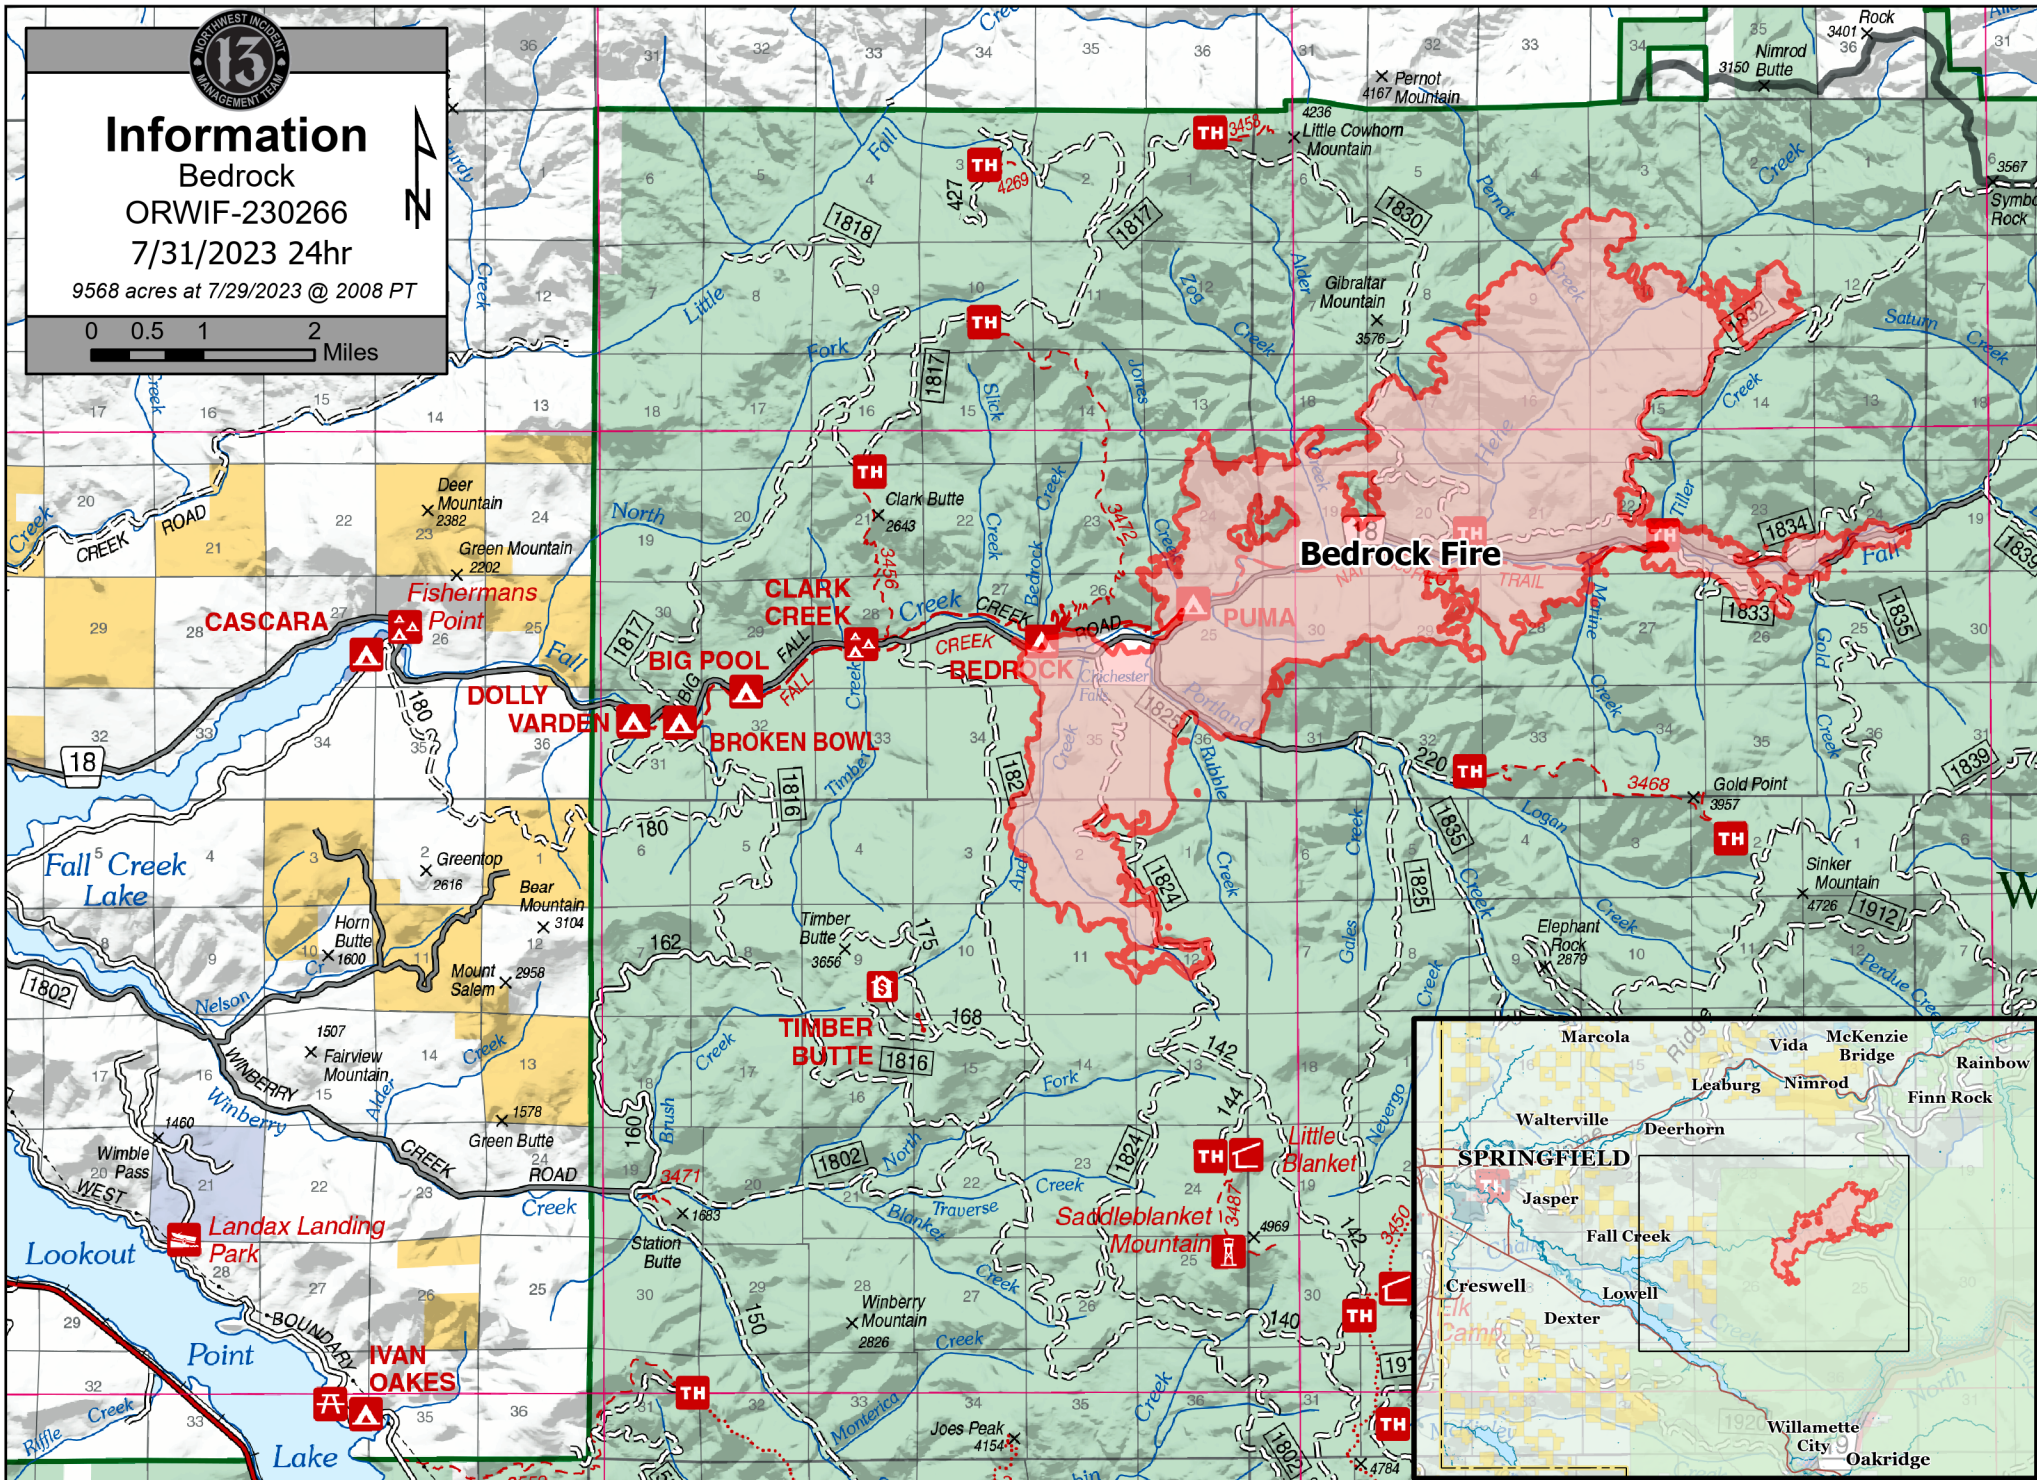

Information

Bedrock
ORWIF-230266
7/31/2023 24hr

9568 acres at 7/29/2023 @ 2008 PT

Wildfire Daily Fire Perimeter