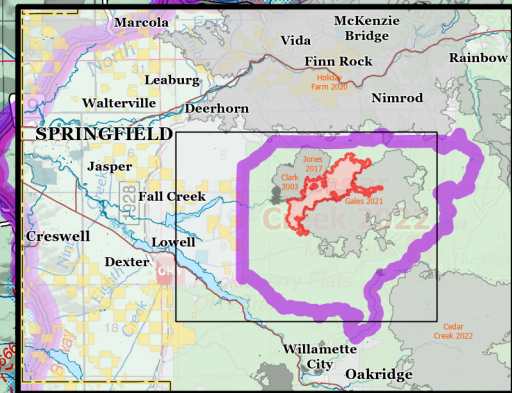

Information

Bedrock
ORWIF-230266
7/31/2023 24hr

9568 acres at 7/29/2023 @ 2008 PT

Fire History		Perimeter Line	
	2010 - 2014		Wildfire Daily Fire Perimeter
	2015 - 2018		Contained
	2000 - 2004		Closure Areas
	2019 - 2022		