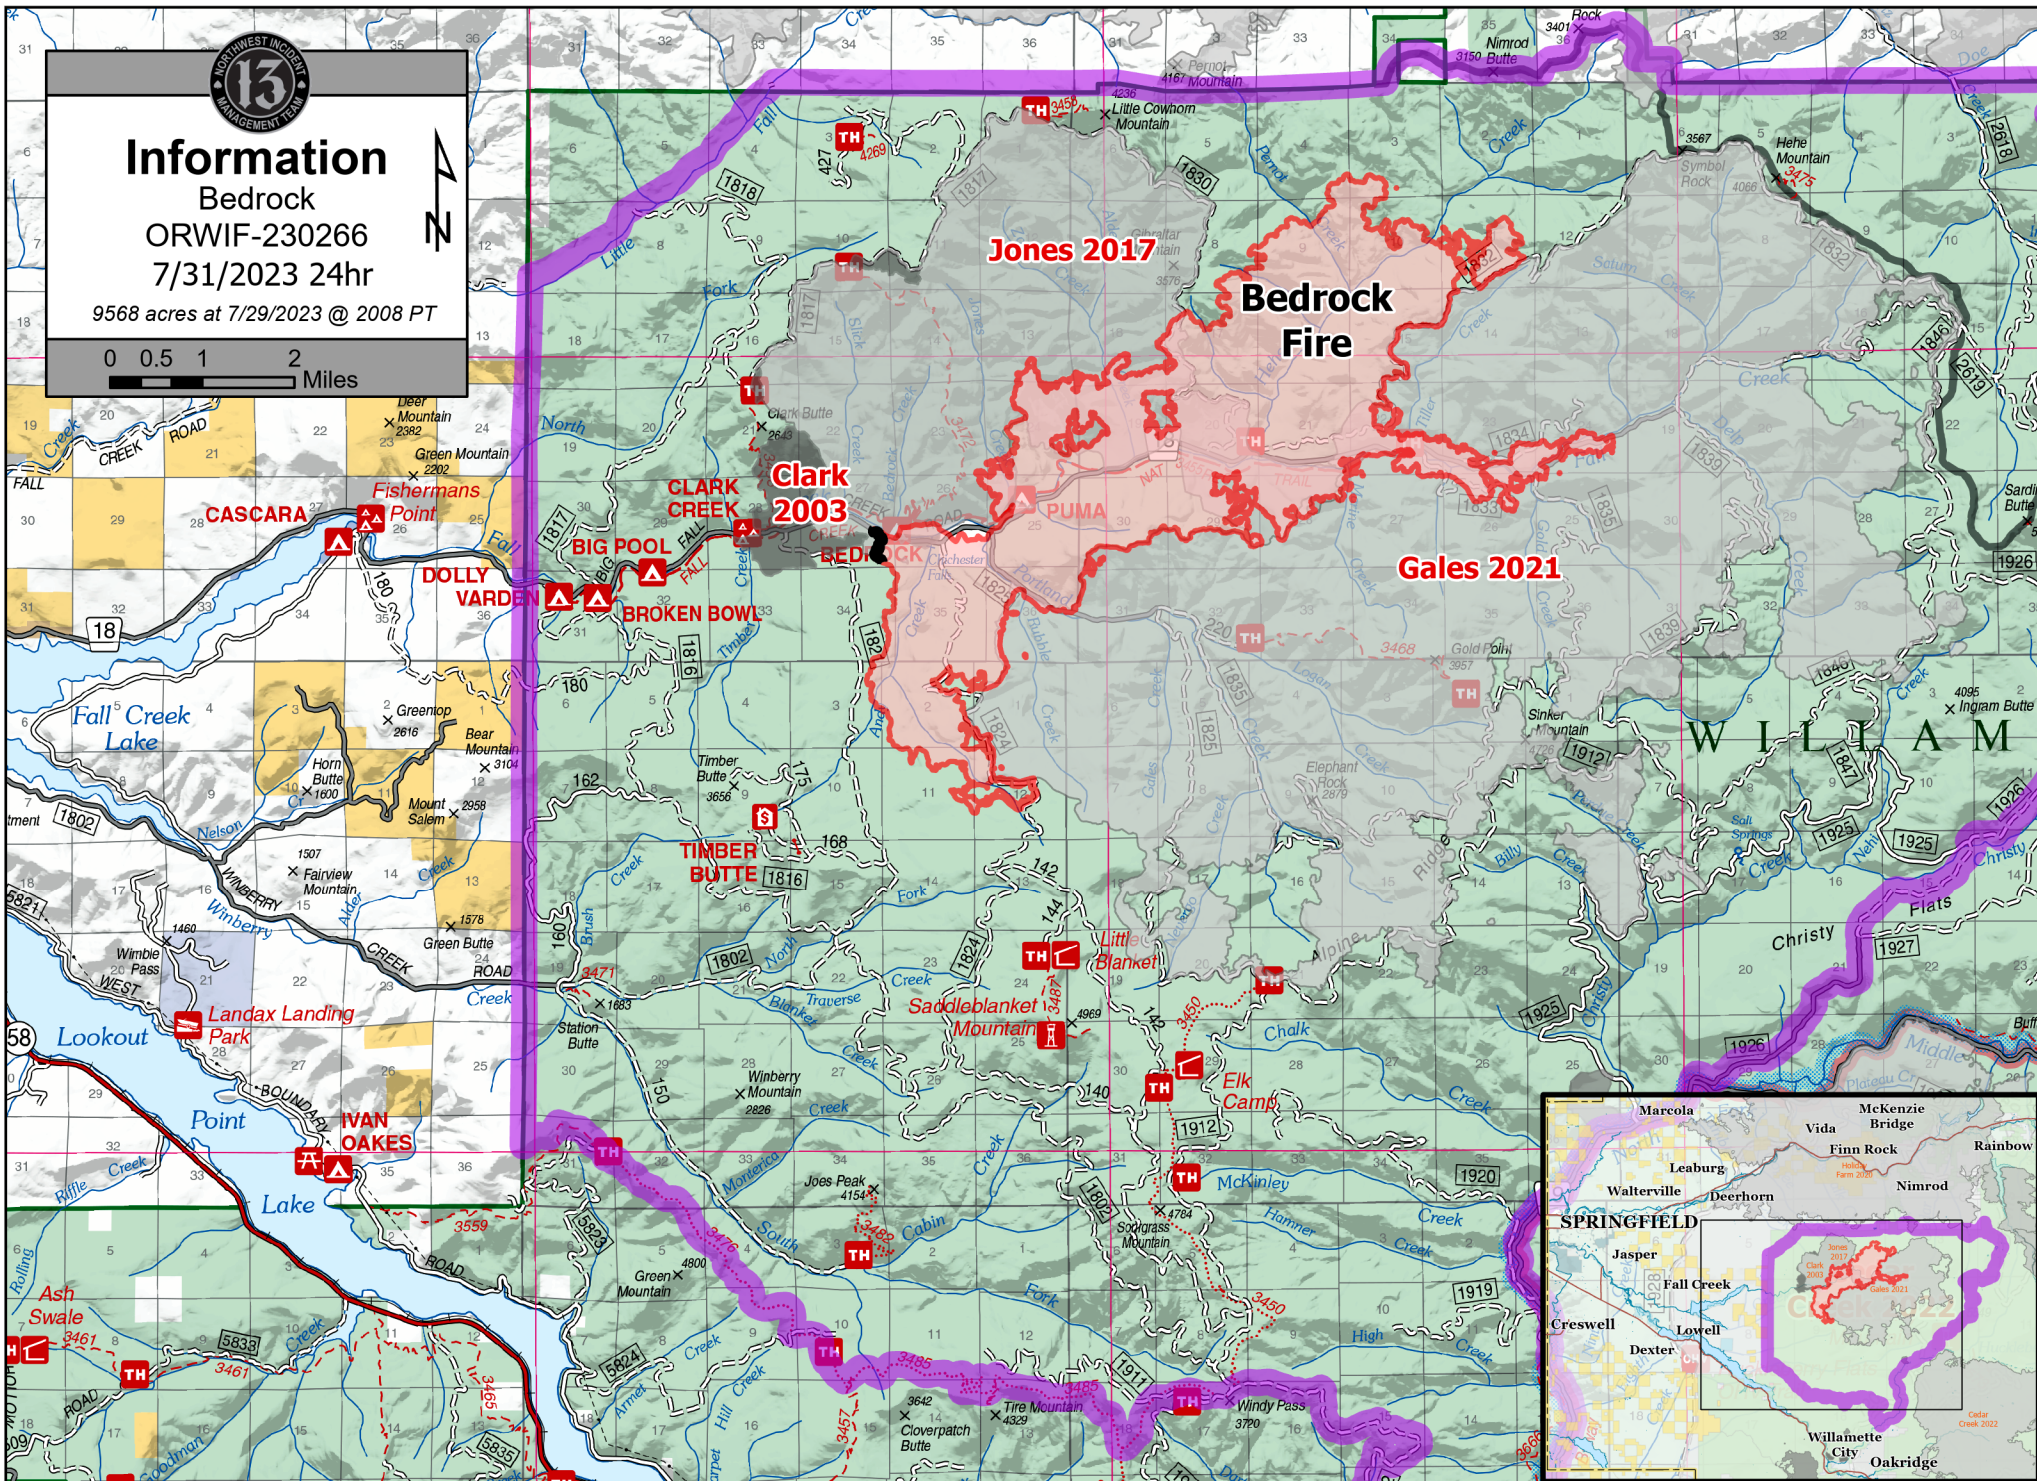

Information

Bedrock
ORWIF-230266
7/31/2023 24hr

9568 acres at 7/29/2023 @ 2008 PT

Fire History		Perimeter Line	
	2010 - 2014		Wildfire Daily Fire Perimeter
	2015 - 2018		Contained
	2000 - 2004		Closure Areas
	2019 - 2022		