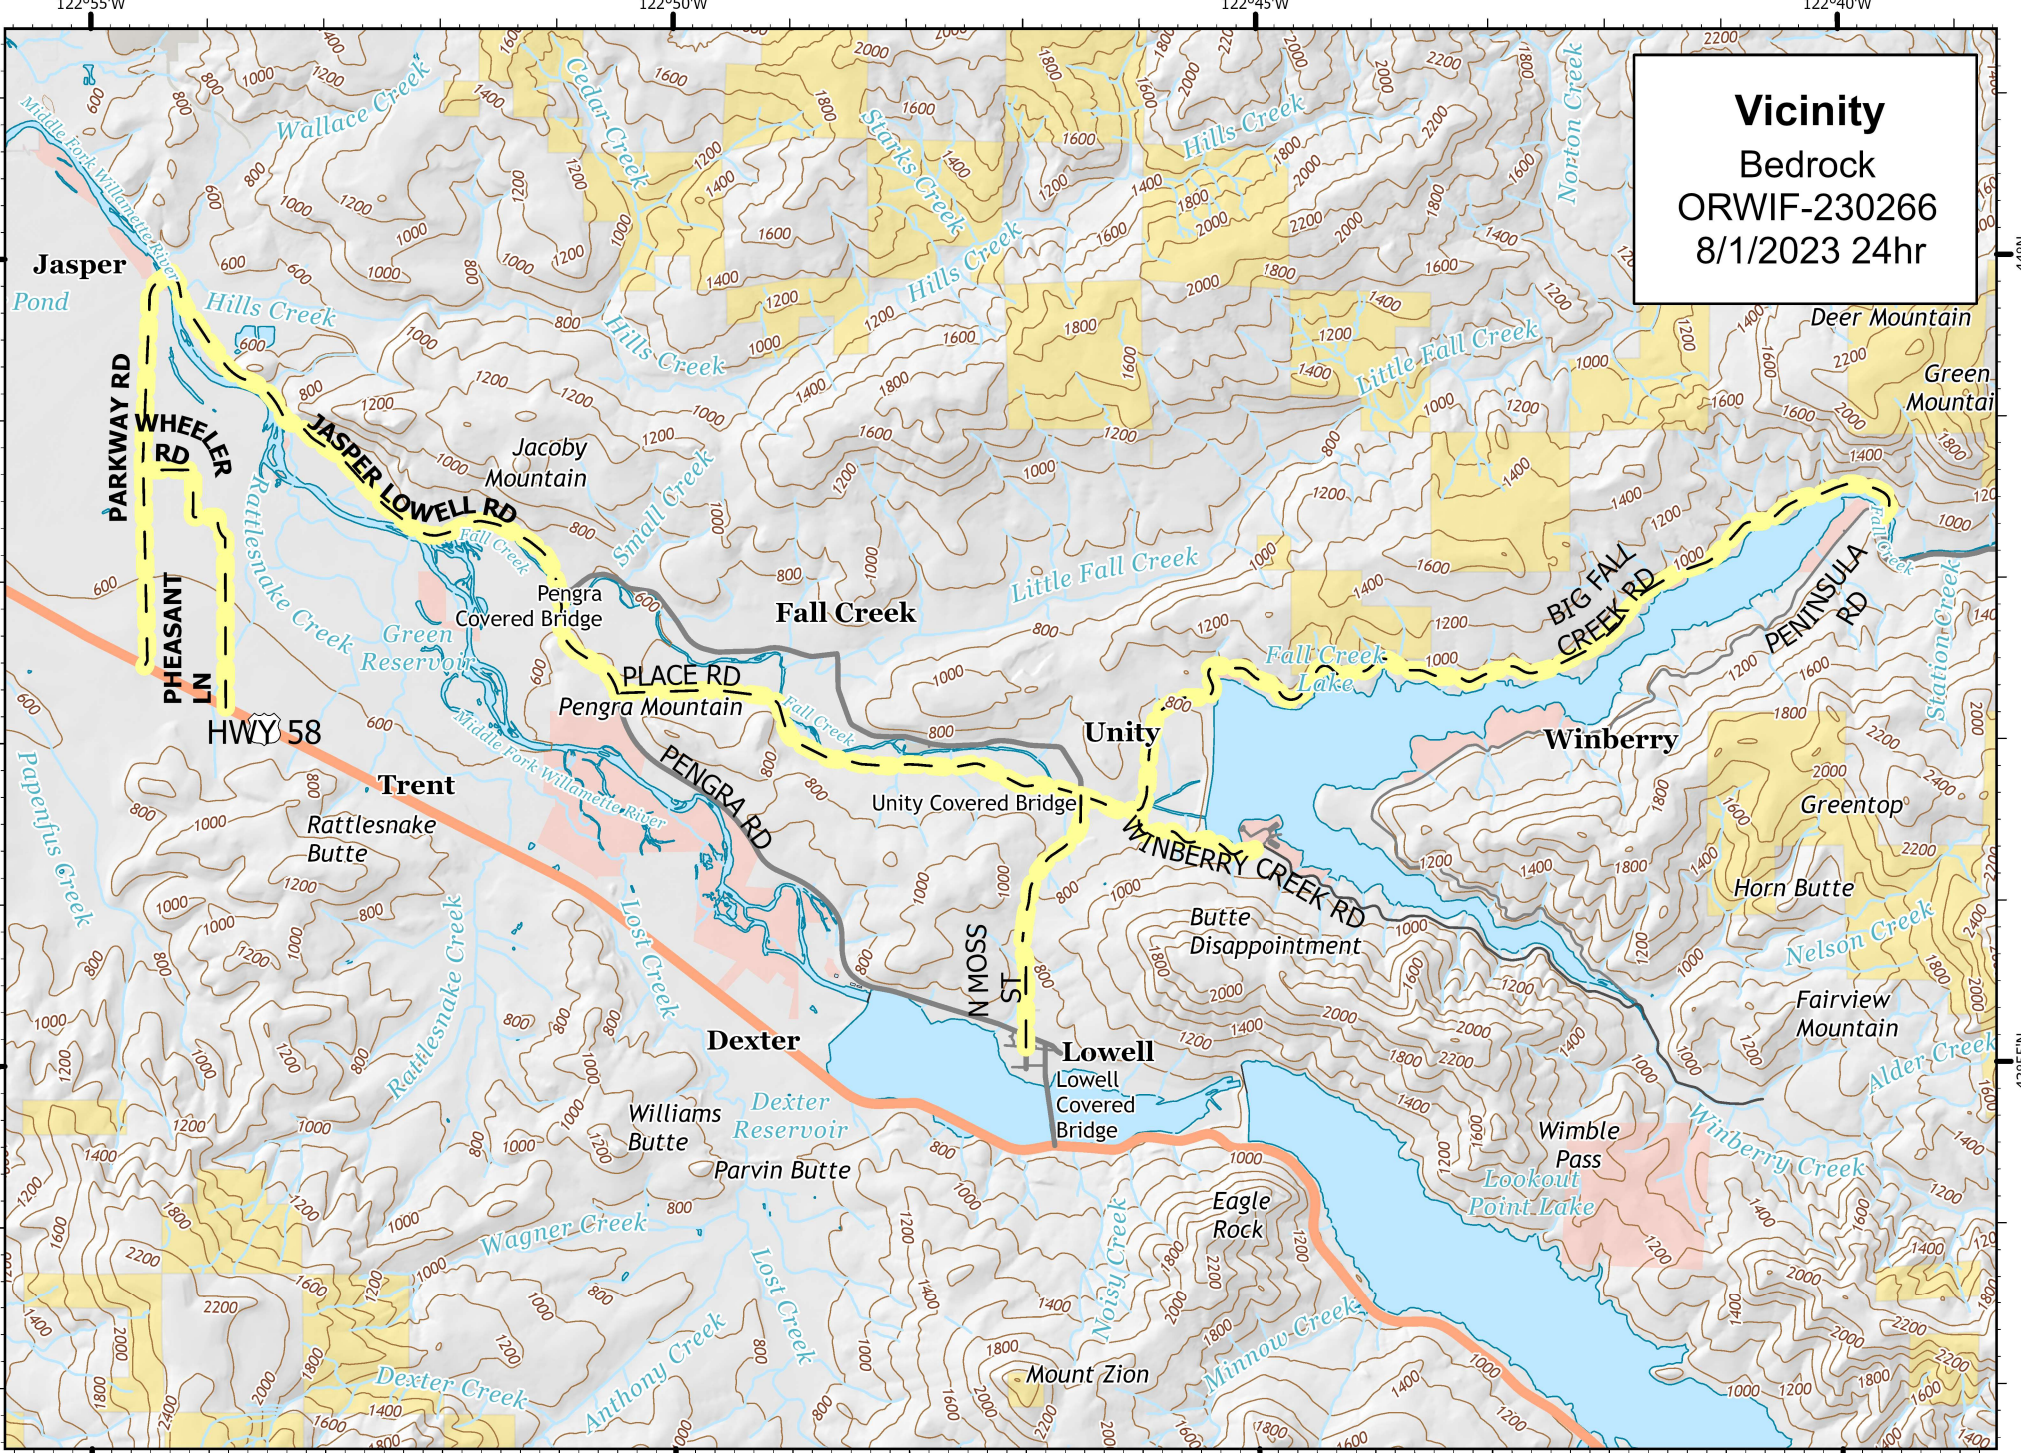

Vicinity
 Bedrock
 ORWIF-230266
 8/1/2023 24hr

- Area Roads**
- Minor Arterial
 - Local
 - Major Collector
 - Other Principal Arterial
 - Minor Collector
 - Fire Fighter Traffic Route