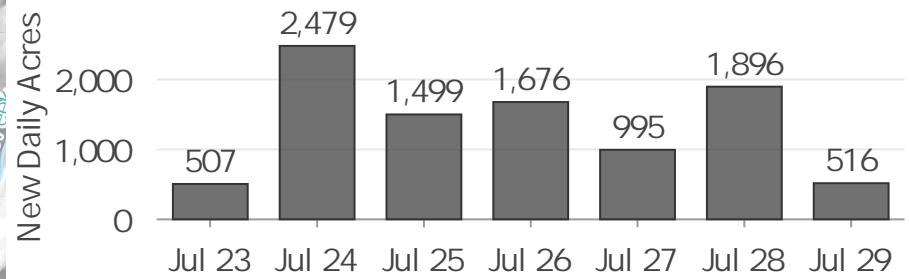

# Progression

Bedrock  
ORWIF-230266  
7/30/2023 24hr

9568 acres at 7/29/2023 @ 2008 PT

20230723 @ 0816	507ac	+507ac	20230726 @ 2041	6,161ac	+1,676ac	20230729 @ 2108	9,568ac	+516ac
20230724 @ 2043	2,986ac	+2,479ac	20230727 @ 2018	7,156ac	+995ac			
20230725 @ 2046	4,485ac	+1,499ac	20230728 @ 2019	9,052ac	+1,896ac			

Current Maps

NW IMT 13  
7/30/2023 2125  
Acres from IR  
North American 1983 Datum. LatLong Grid