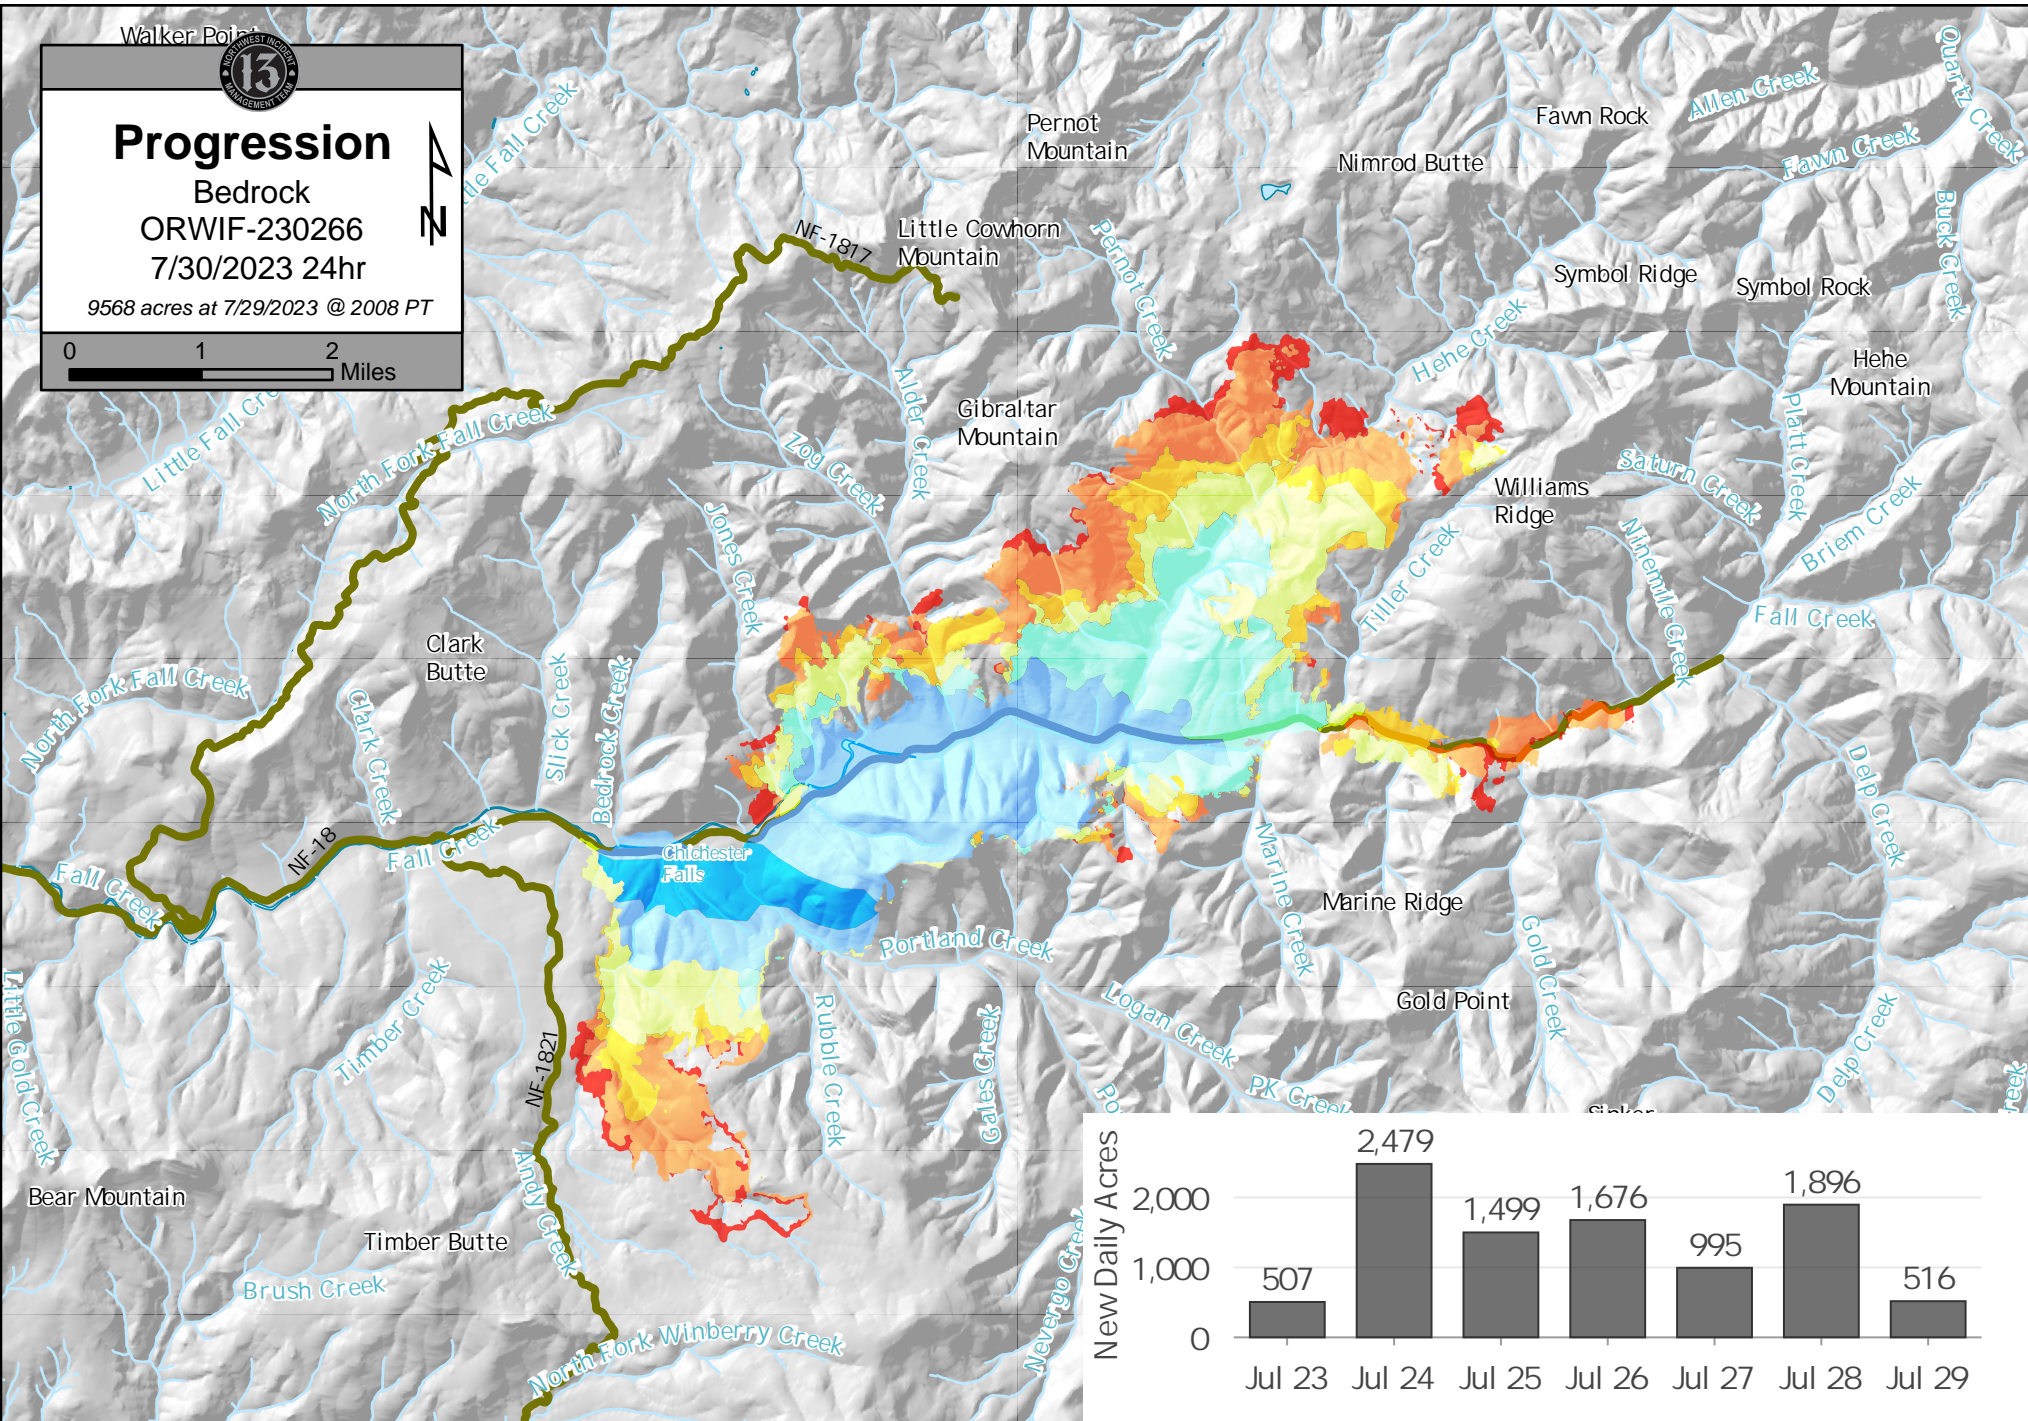

# Progression

Bedrock  
ORWIF-230266  
7/30/2023 24hr

9568 acres at 7/29/2023 @ 2008 PT

20230723 @ 0816	507ac	+507ac	20230726 @ 2041	6,161ac	+1,676ac	20230729 @ 2108	9,568ac	+516ac
20230724 @ 2043	2,986ac	+2,479ac	20230727 @ 2018	7,156ac	+995ac			
20230725 @ 2046	4,485ac	+1,499ac	20230728 @ 2019	9,052ac	+1,896ac			

Current Maps

NW IMT 13  
7/30/2023 2125  
Acres from IR  
North American 1983 Datum. LatLong Grid