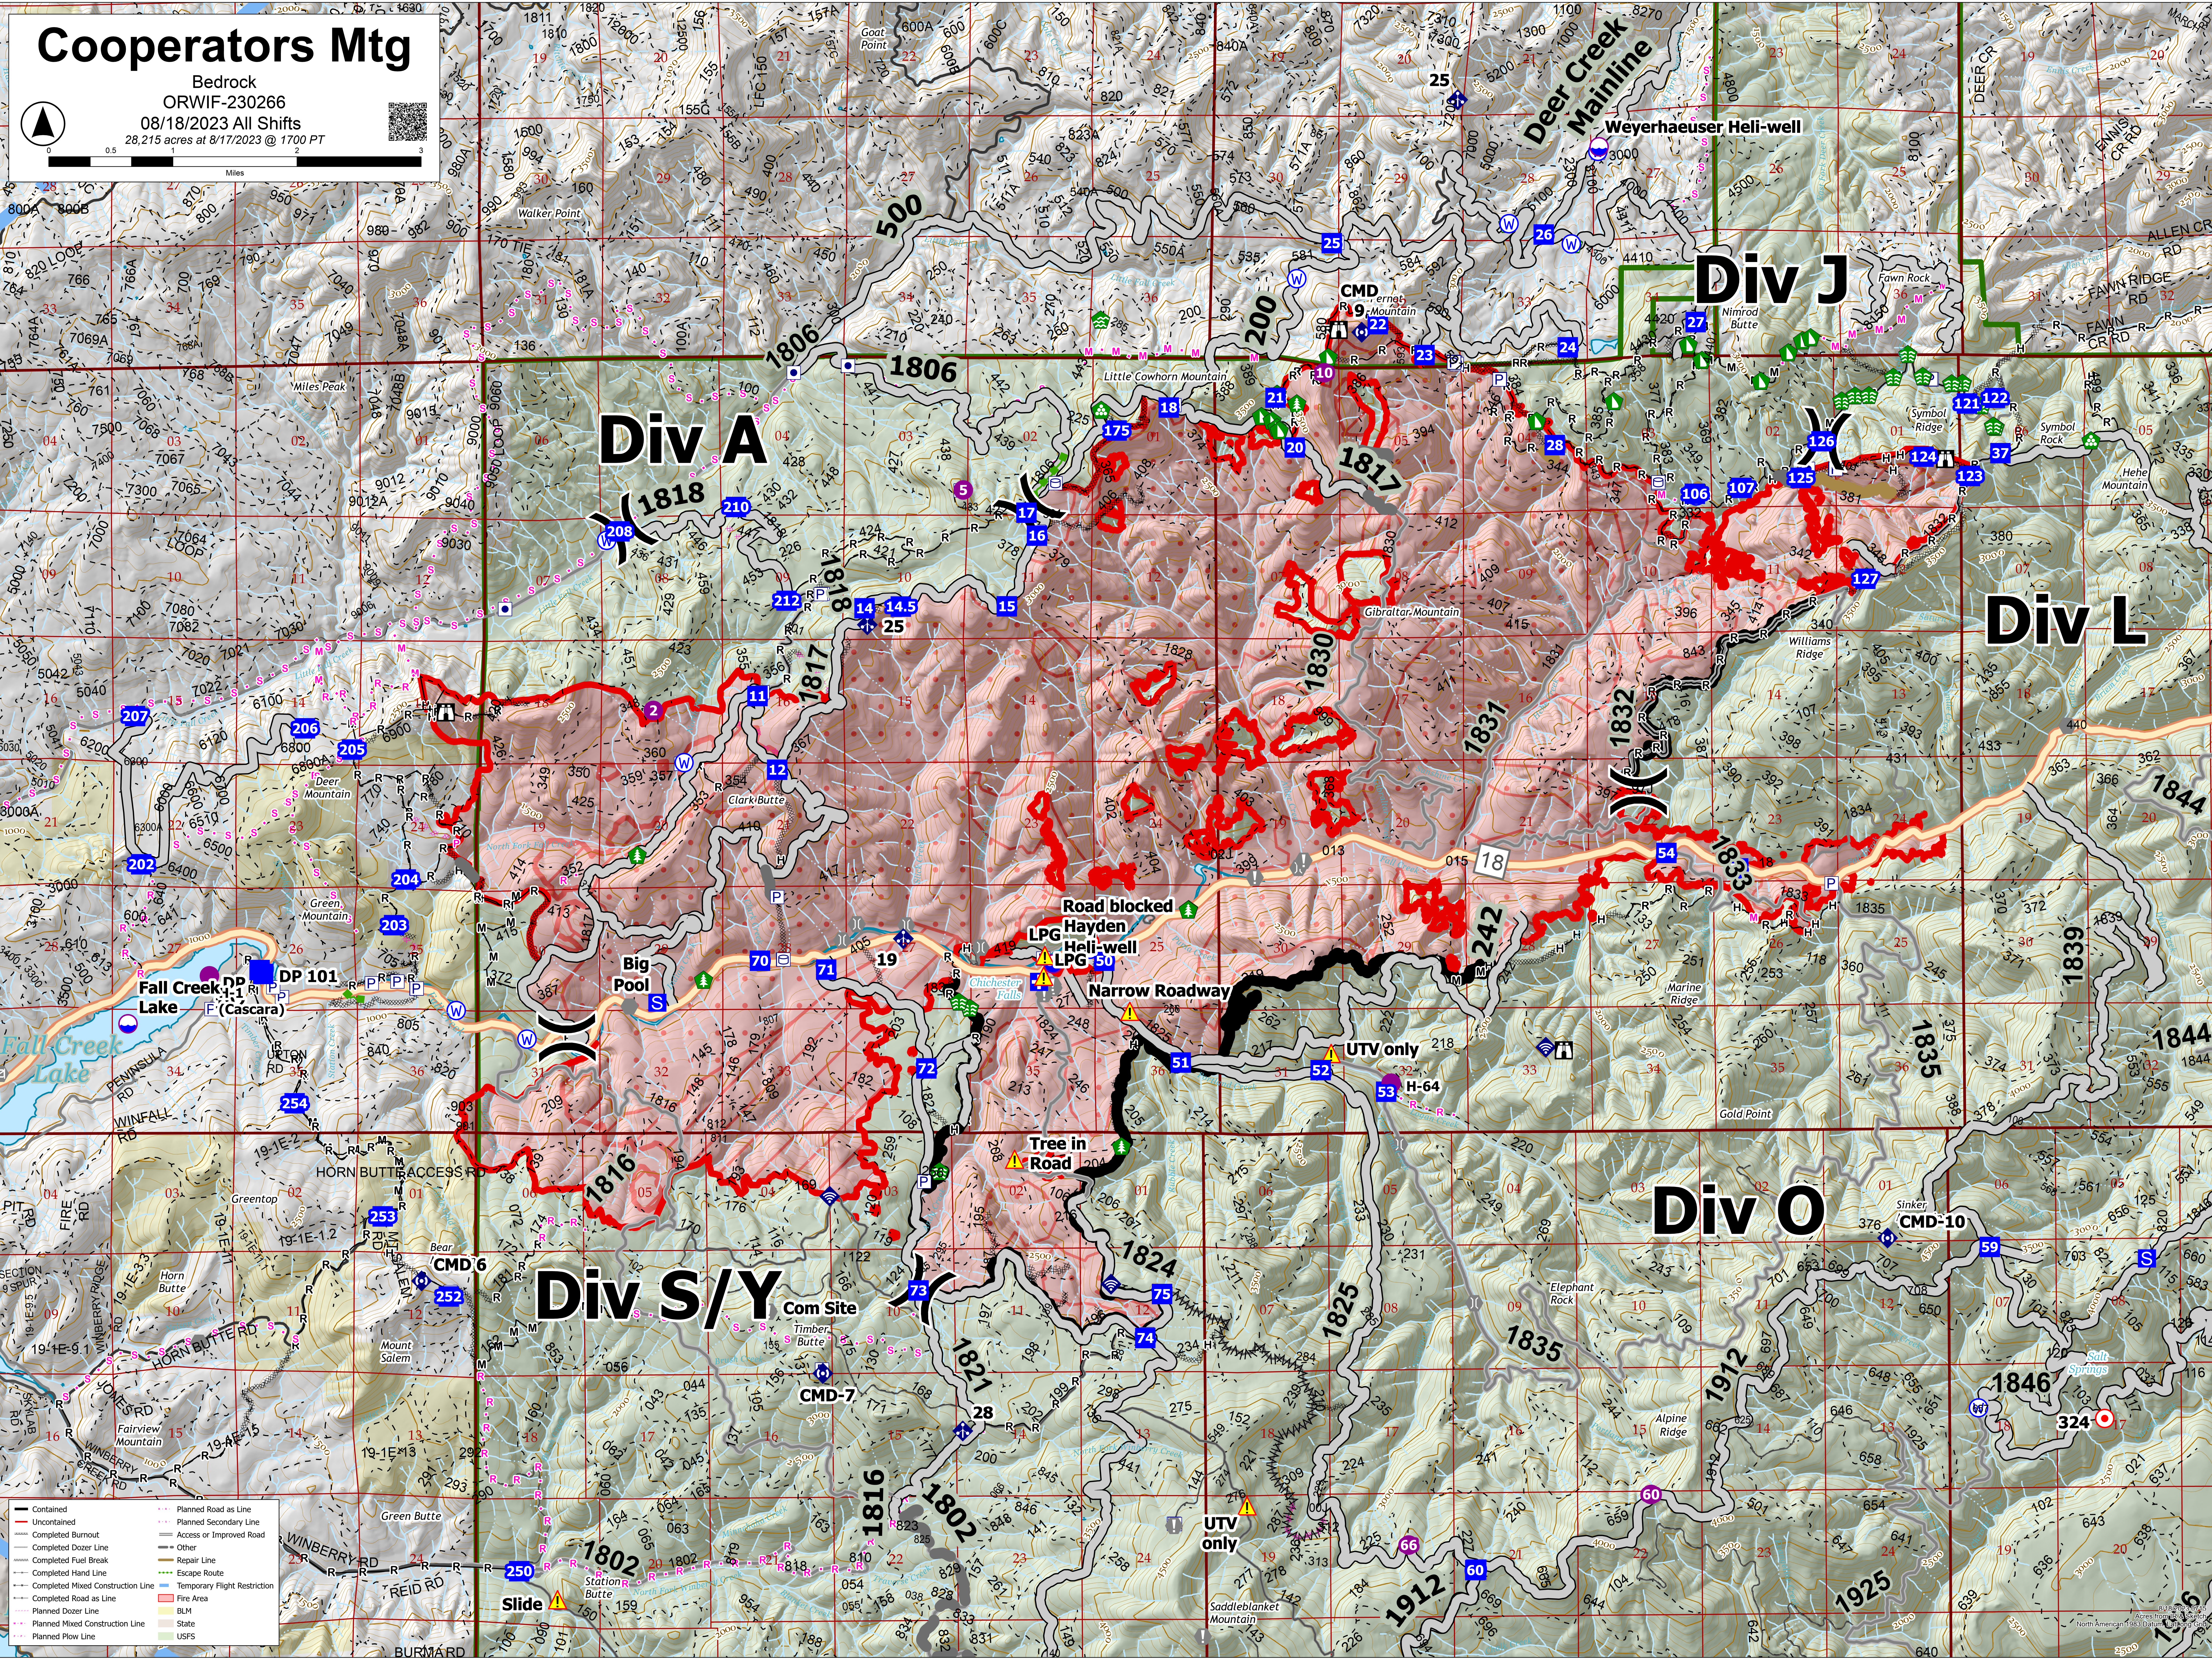

Cooperators Mtg

Bedrock
ORWIF-230266
08/18/2023 All Shifts
28,215 acres at 8/17/2023 @ 1700 PT

0.5 1 2 3 Miles

- Contained
- Uncontained
- Completed Burnout
- Completed Dozer Line
- Completed Fuel Break
- Completed Hand Line
- Completed Mixed Construction Line
- Completed Road as Line
- Planned Dozer Line
- Planned Mixed Construction Line
- Planned Plow Line
- Planned Road as Line
- Planned Secondary Line
- Other or Improved Road
- Access
- Repair Line
- Escape Route
- Temporary Flight Restriction
- Fire Area
- BLM
- State
- USFS