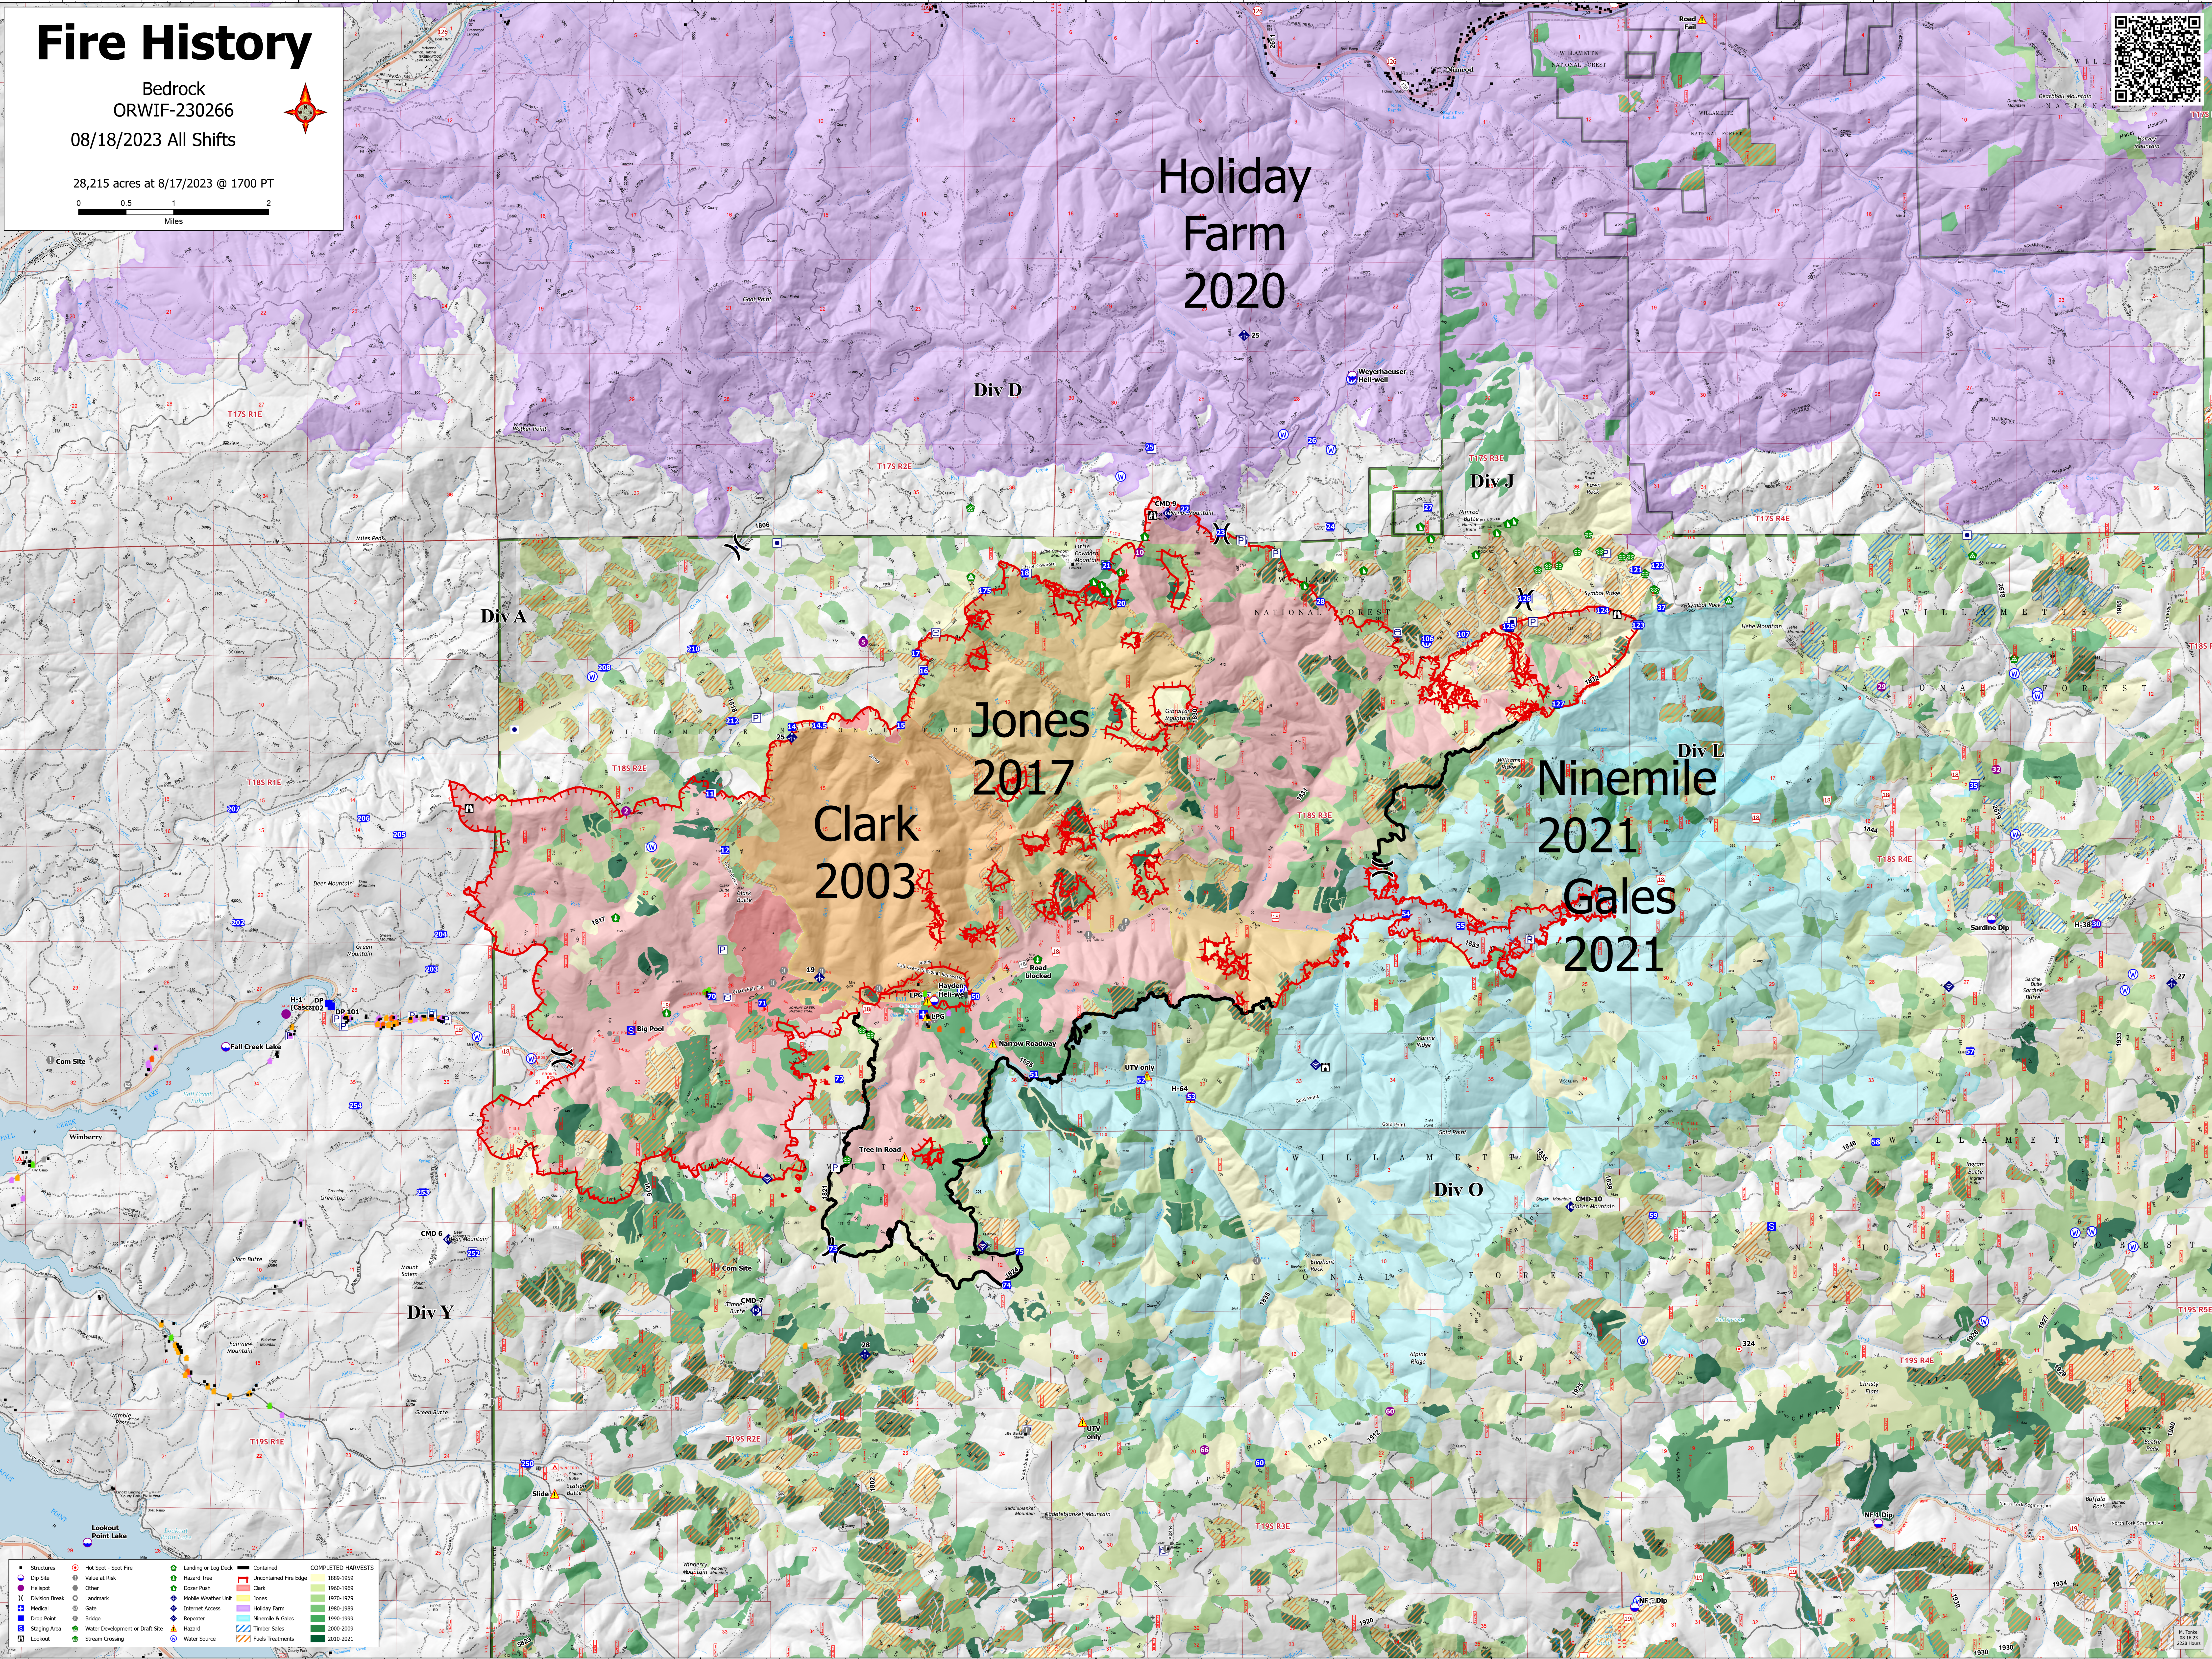

Fire History

Bedrock
ORWIF-230266
08/18/2023 All Shifts

28,215 acres at 8/17/2023 @ 1700 PT

Holiday
Farm
2020

Jones
2017

Clark
2003

Ninemile
2021
Gales
2021