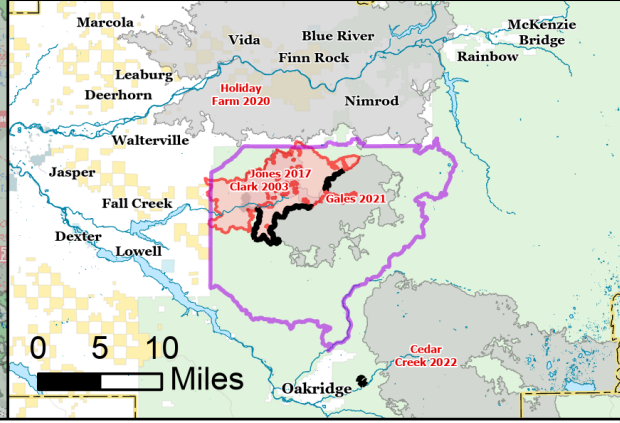

**Information**  
 Bedrock  
 ORWIF-230266  
 08/18/2023 All Shifts  
 28,215 acres at 8/17/2023 @ 1700 PT

0 1.25 2.5 5 Miles

<b>Fire History</b>	2015 - 2018	<b>Perimeter Line</b>	Wildfire Daily Fire Perimeter	Closure Area Located on USFS Lands Only
	2019 - 2022	Contained		
<b>Fire Year</b>	2000 - 2004			