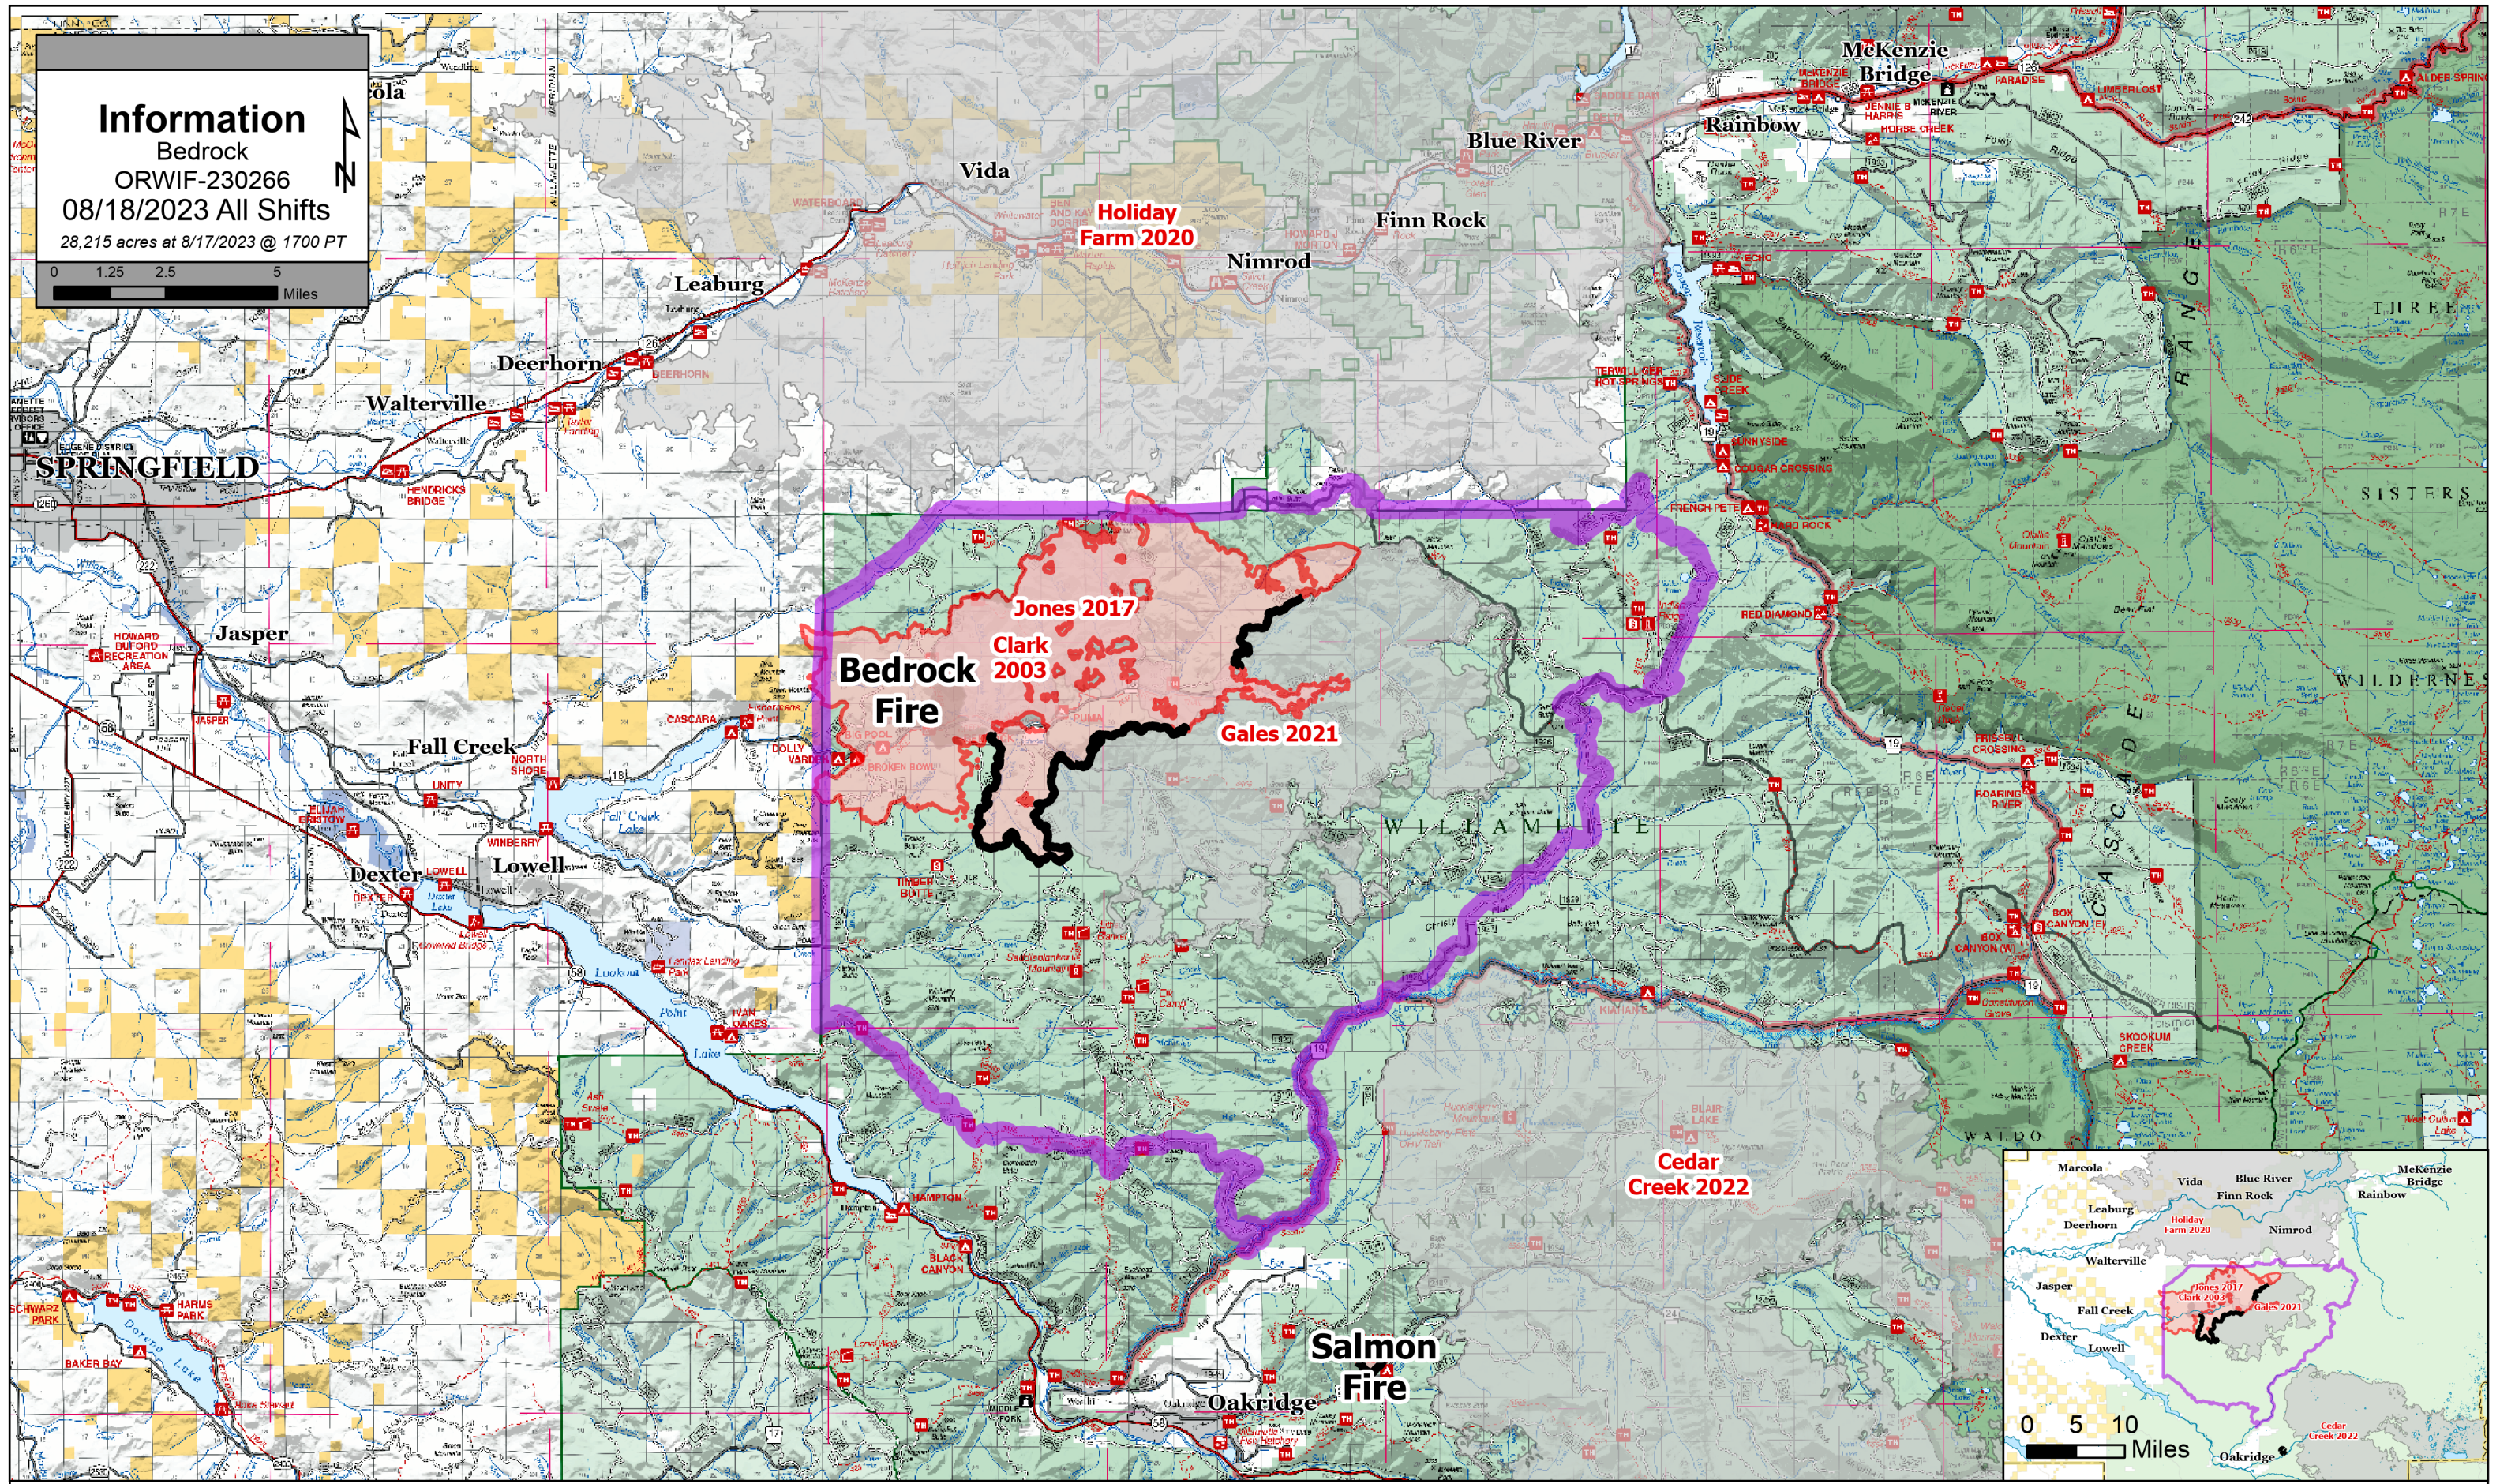

**Information**  
 Bedrock  
 ORWIF-230266  
 08/18/2023 All Shifts  
 28,215 acres at 8/17/2023 @ 1700 PT

0 1.25 2.5 5 Miles

<b>Fire History</b>	2015 - 2018	<b>Perimeter Line</b>	Wildfire Daily Fire Perimeter	Closure Area Located on USFS Lands Only
	2019 - 2022	Contained		
<b>Fire Year</b>	2000 - 2004			