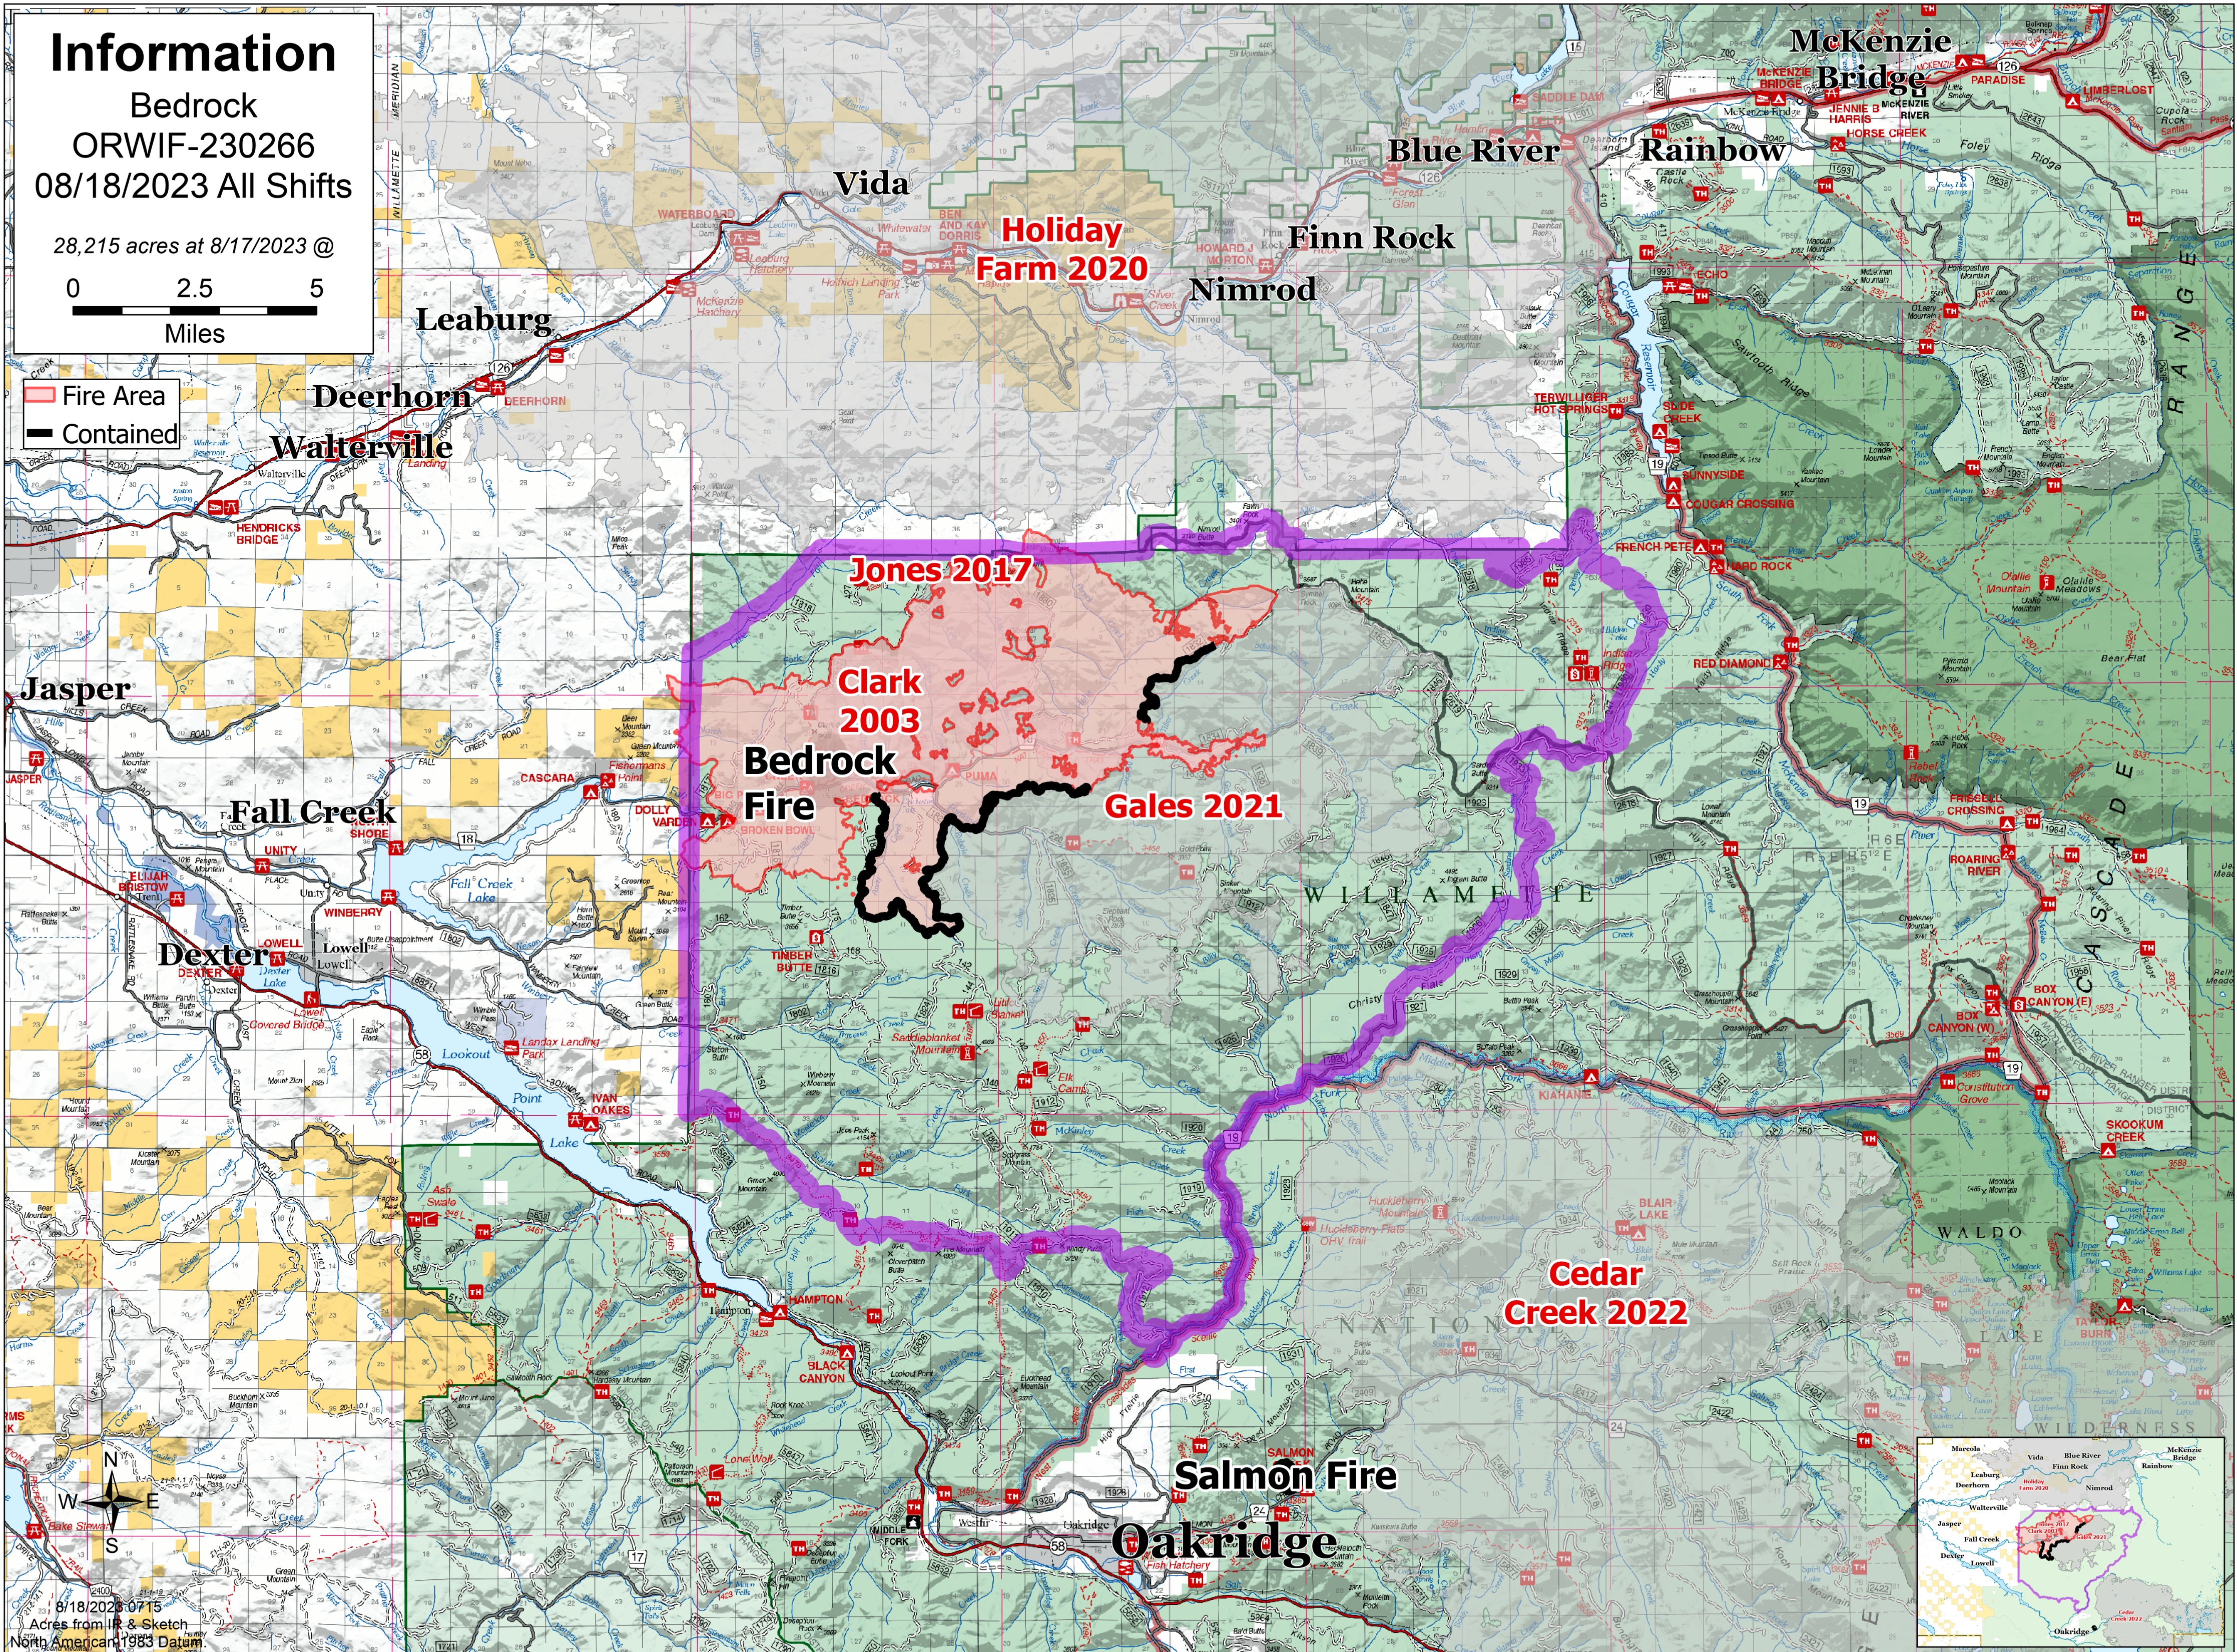

# Information

Bedrock

ORWIF-230266

08/18/2023 All Shifts

28,215 acres at 8/17/2023 @

- Fire Area
- Contained

8/18/2023 07:15  
Acres from IIR & Sketch  
North American 1983 Datum