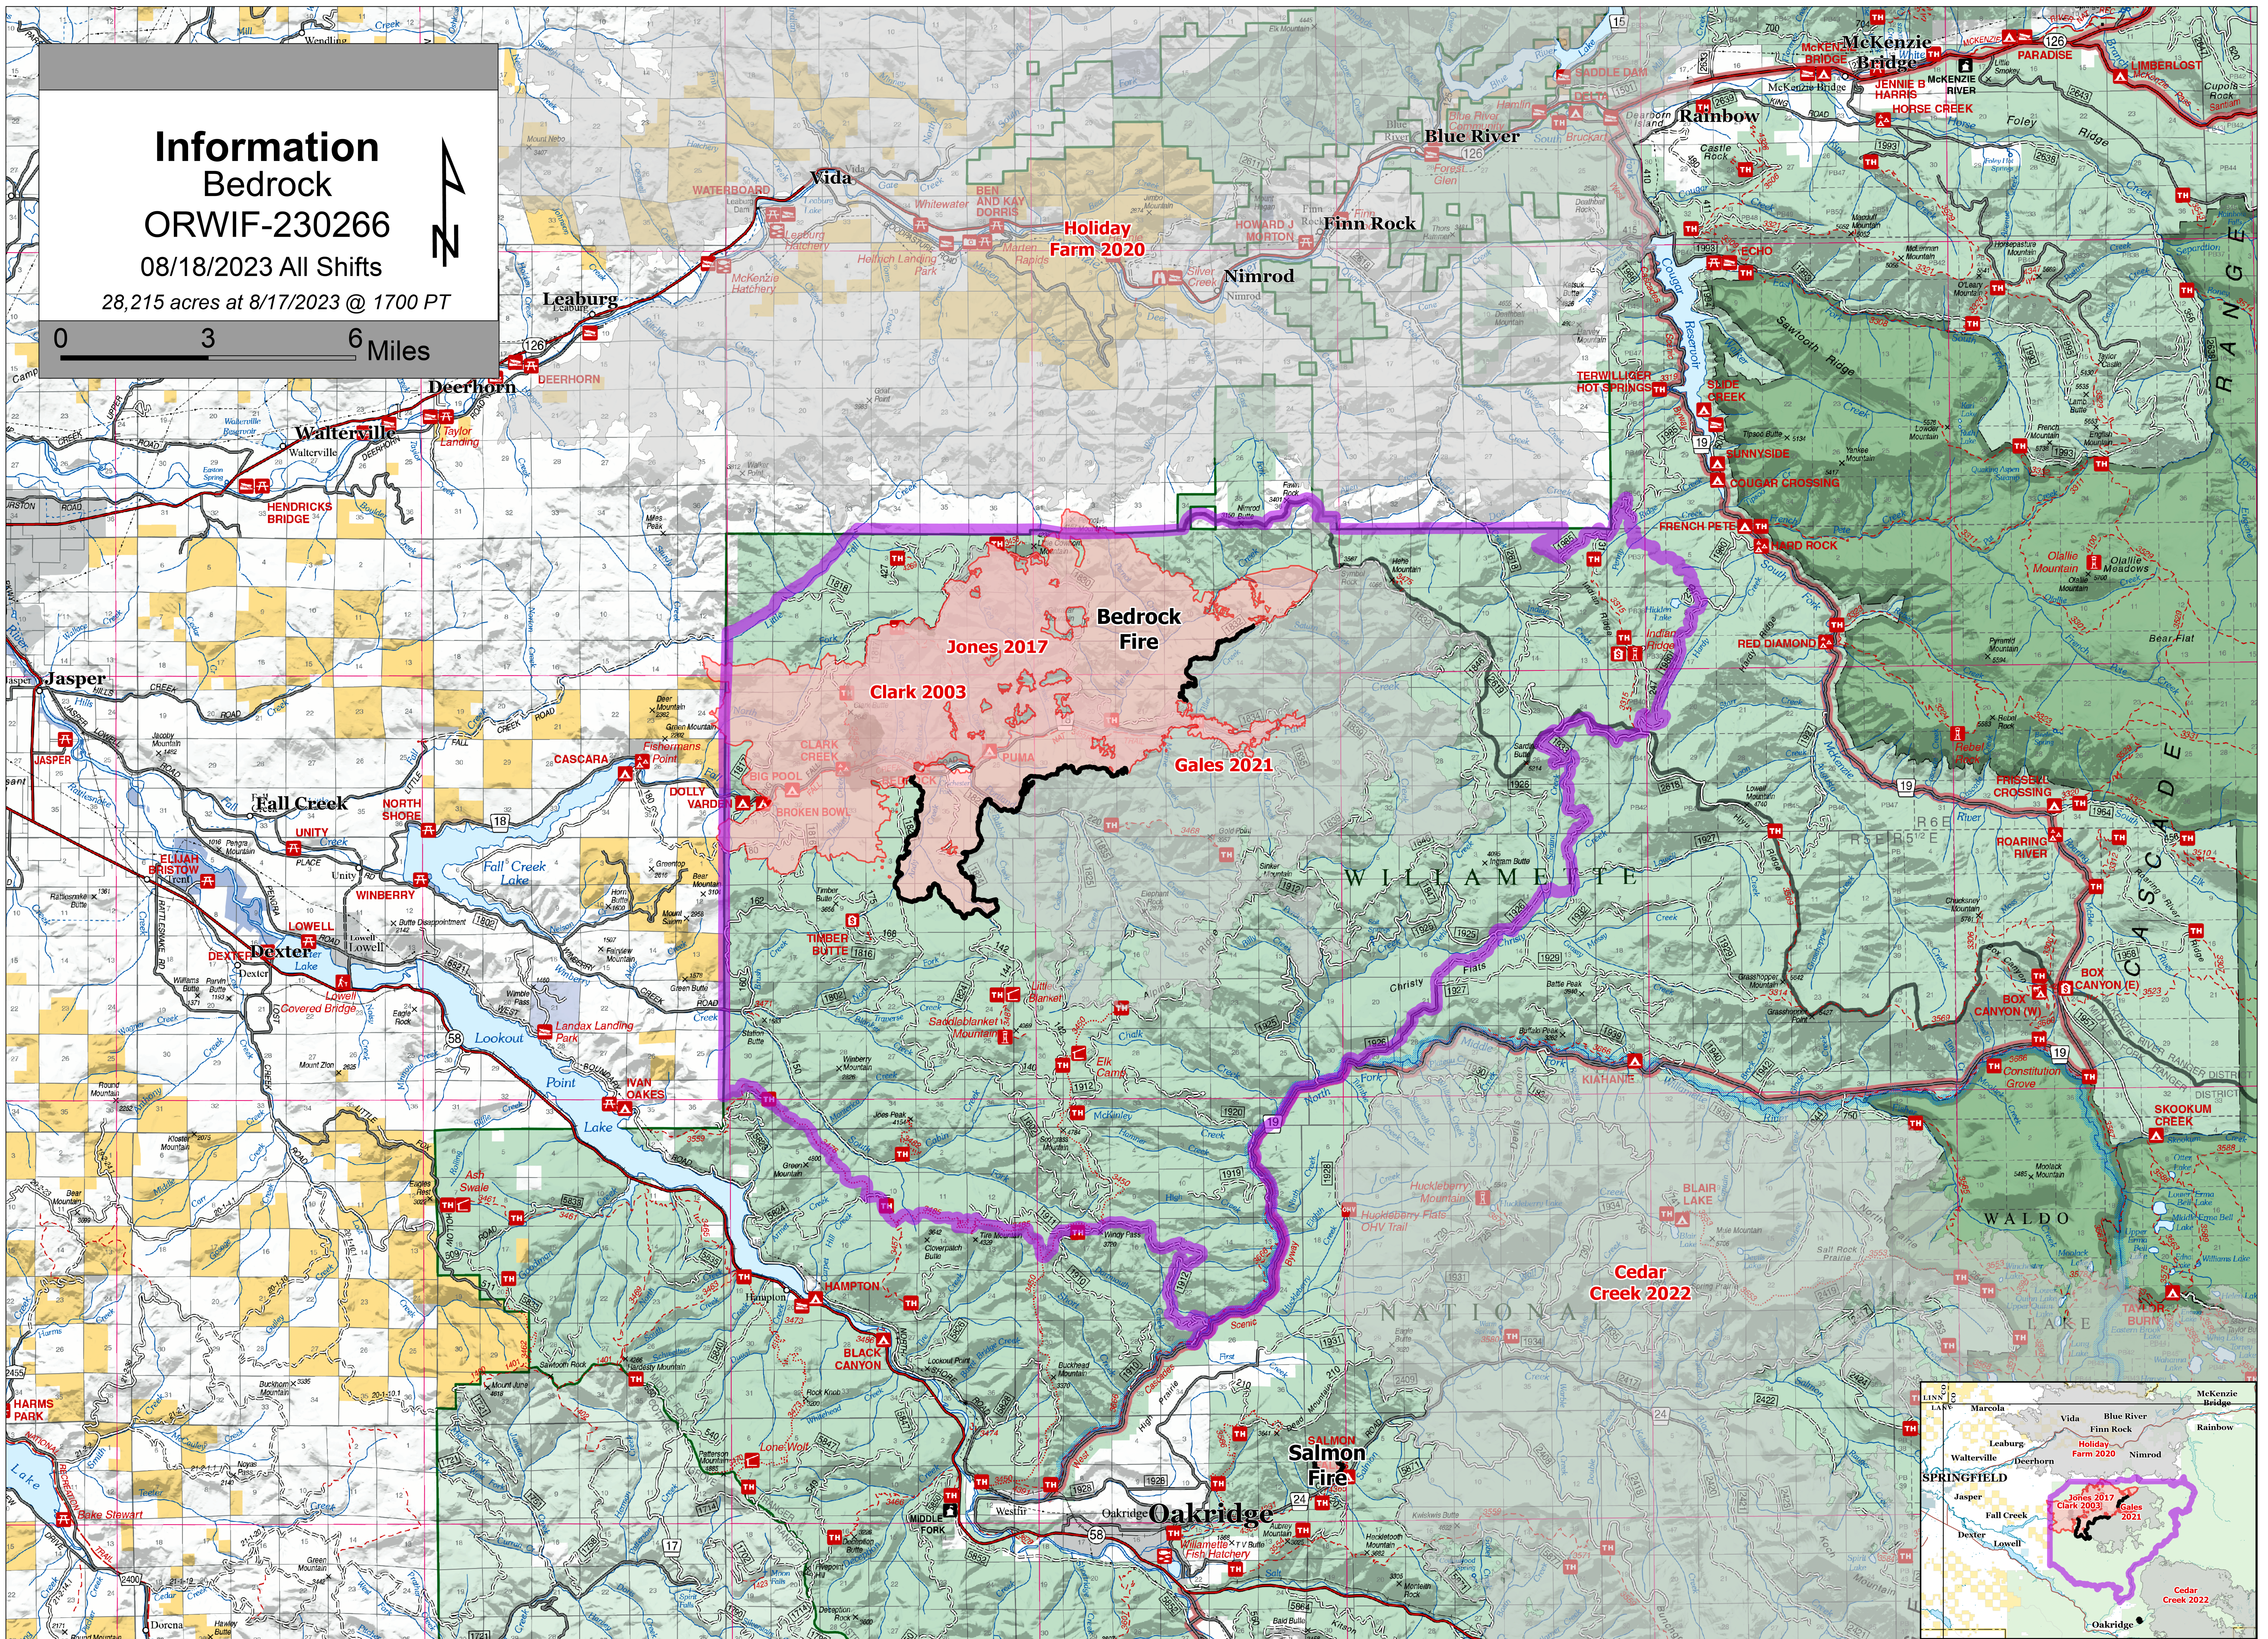

Information Bedrock ORWIF-230266

08/18/2023 All Shifts

28,215 acres at 8/17/2023 @ 1700 PT

0 3 6 Miles

Fire History ■ 2015 - 2018 ■ 2019 - 2022 ■ 2000 - 2004
Perimeter Line — Contained
Fire Area ■ Closure Area Located on USFS Lands Only

8/18/2023 0715
 Acres from IR & Sketch
 North American 1983 Datum. LatLong Grid