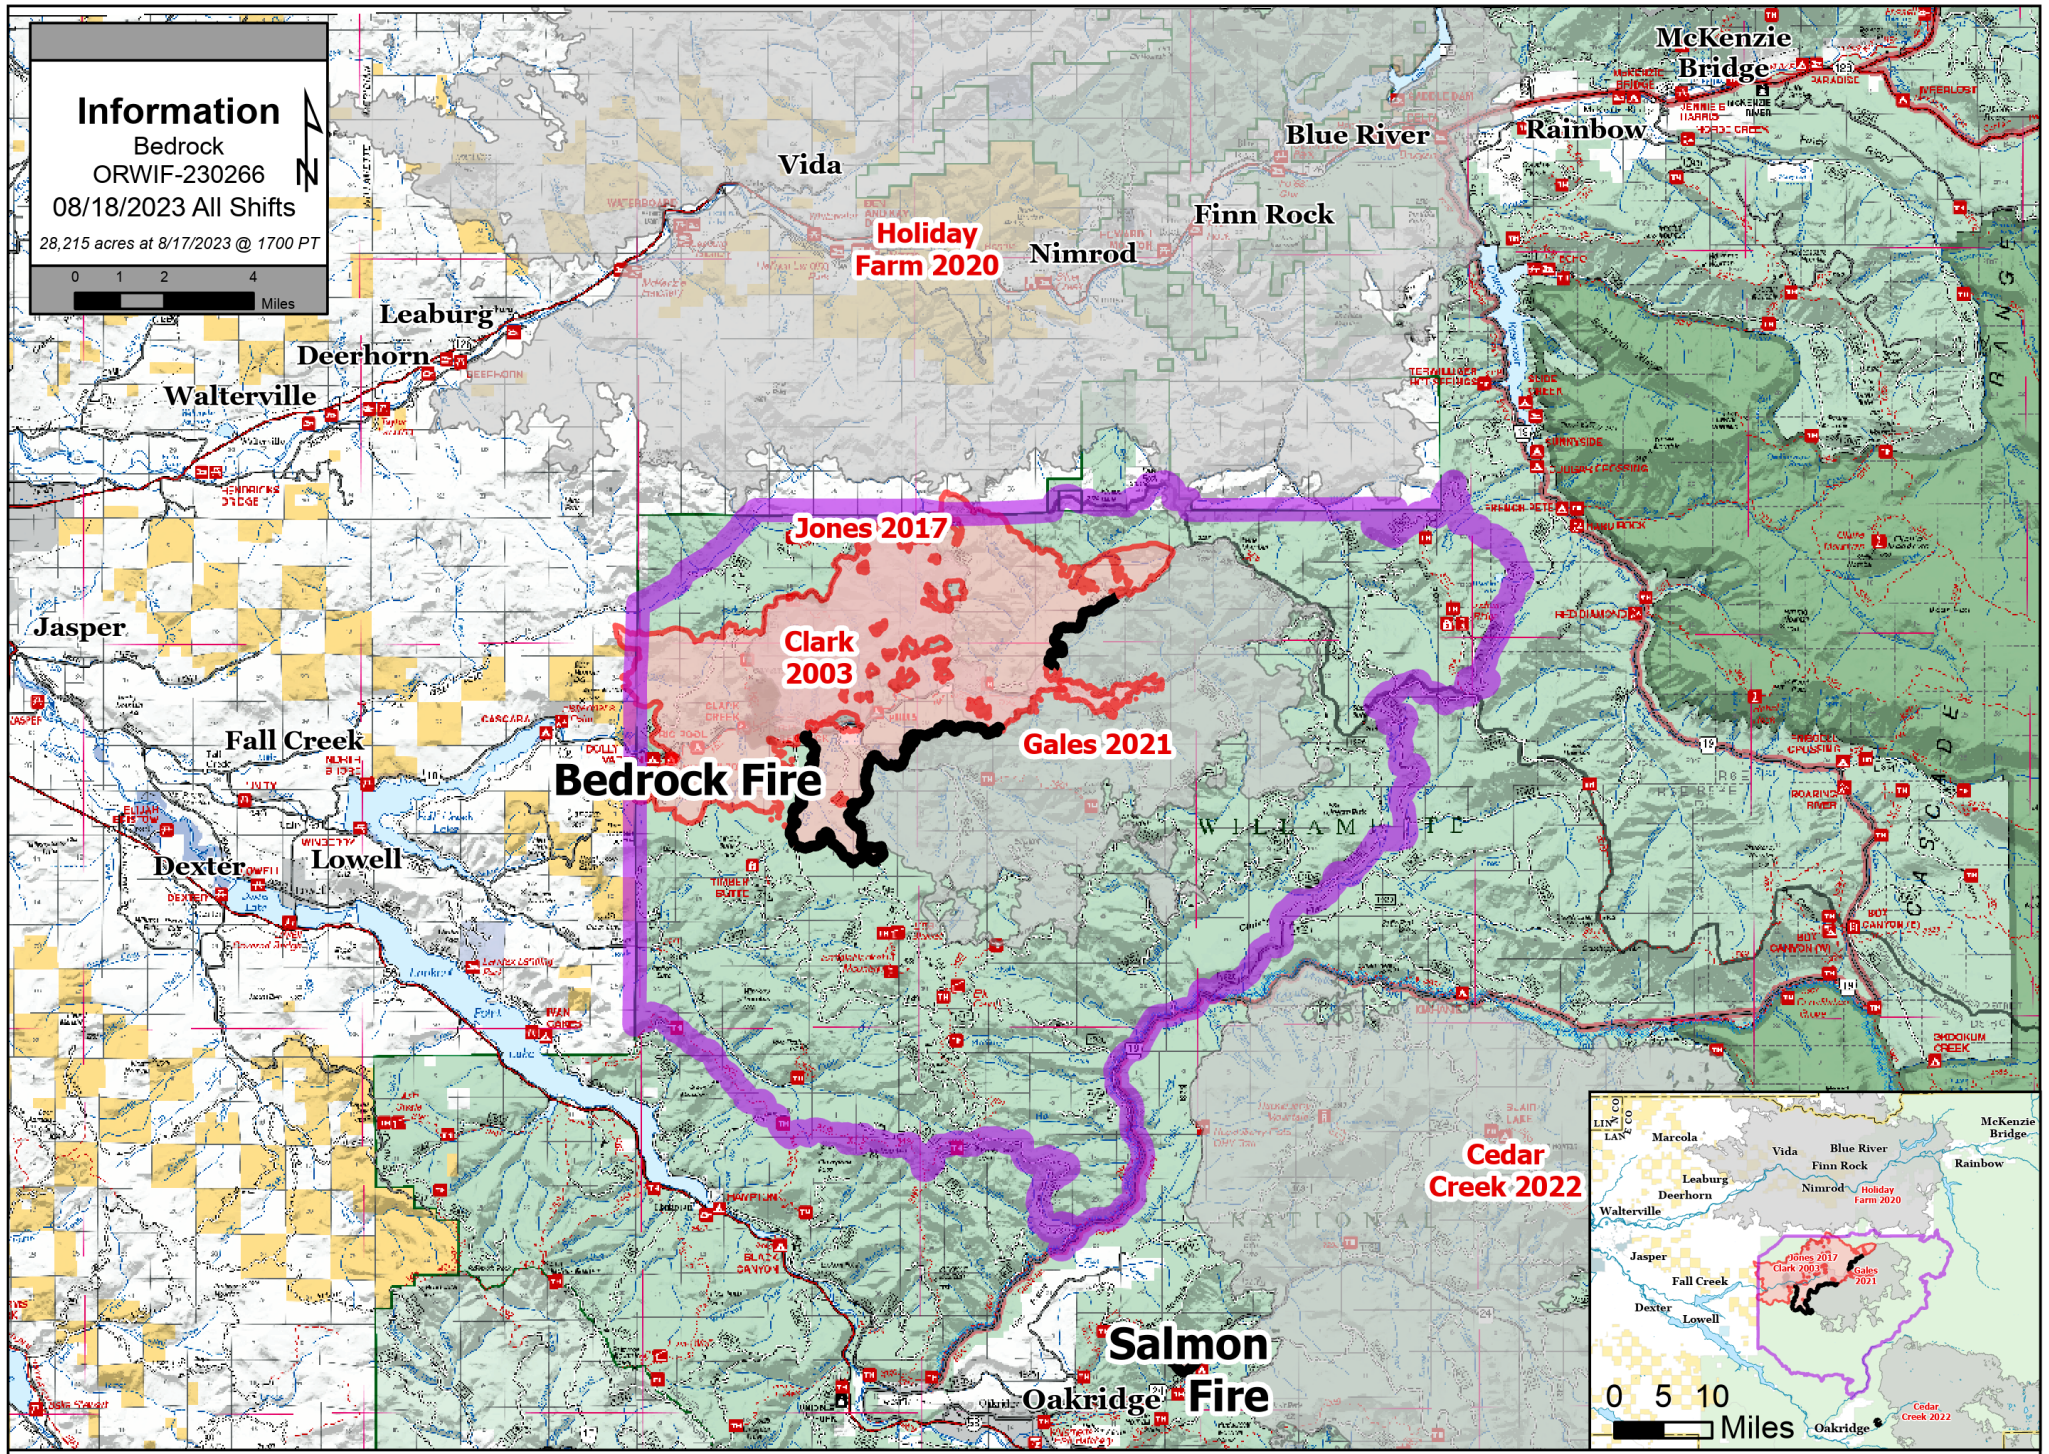

Information

Bedrock
ORWIF-230266
08/18/2023 All Shifts
28,215 acres at 8/17/2023 @ 1700 PT

Fire Year	Color
2000 - 2004	Dark Grey
2015 - 2018	Light Grey
2019 - 2022	White

Wildfire Daily Fire Perimeter

Closure Area Located on USFS Lands Only

Perimeter Line
Contained