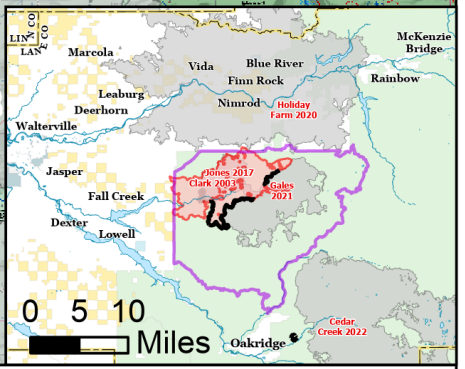

Information

Bedrock
ORWIF-230266
08/18/2023 All Shifts
28,215 acres at 8/17/2023 @ 1700 PT

Fire Year	Color
2000 - 2004	Dark Grey
2015 - 2018	Light Grey
2019 - 2022	White

Wildfire Daily Fire Perimeter

Closure Area Located on USFS Lands Only

Perimeter Line
Contained