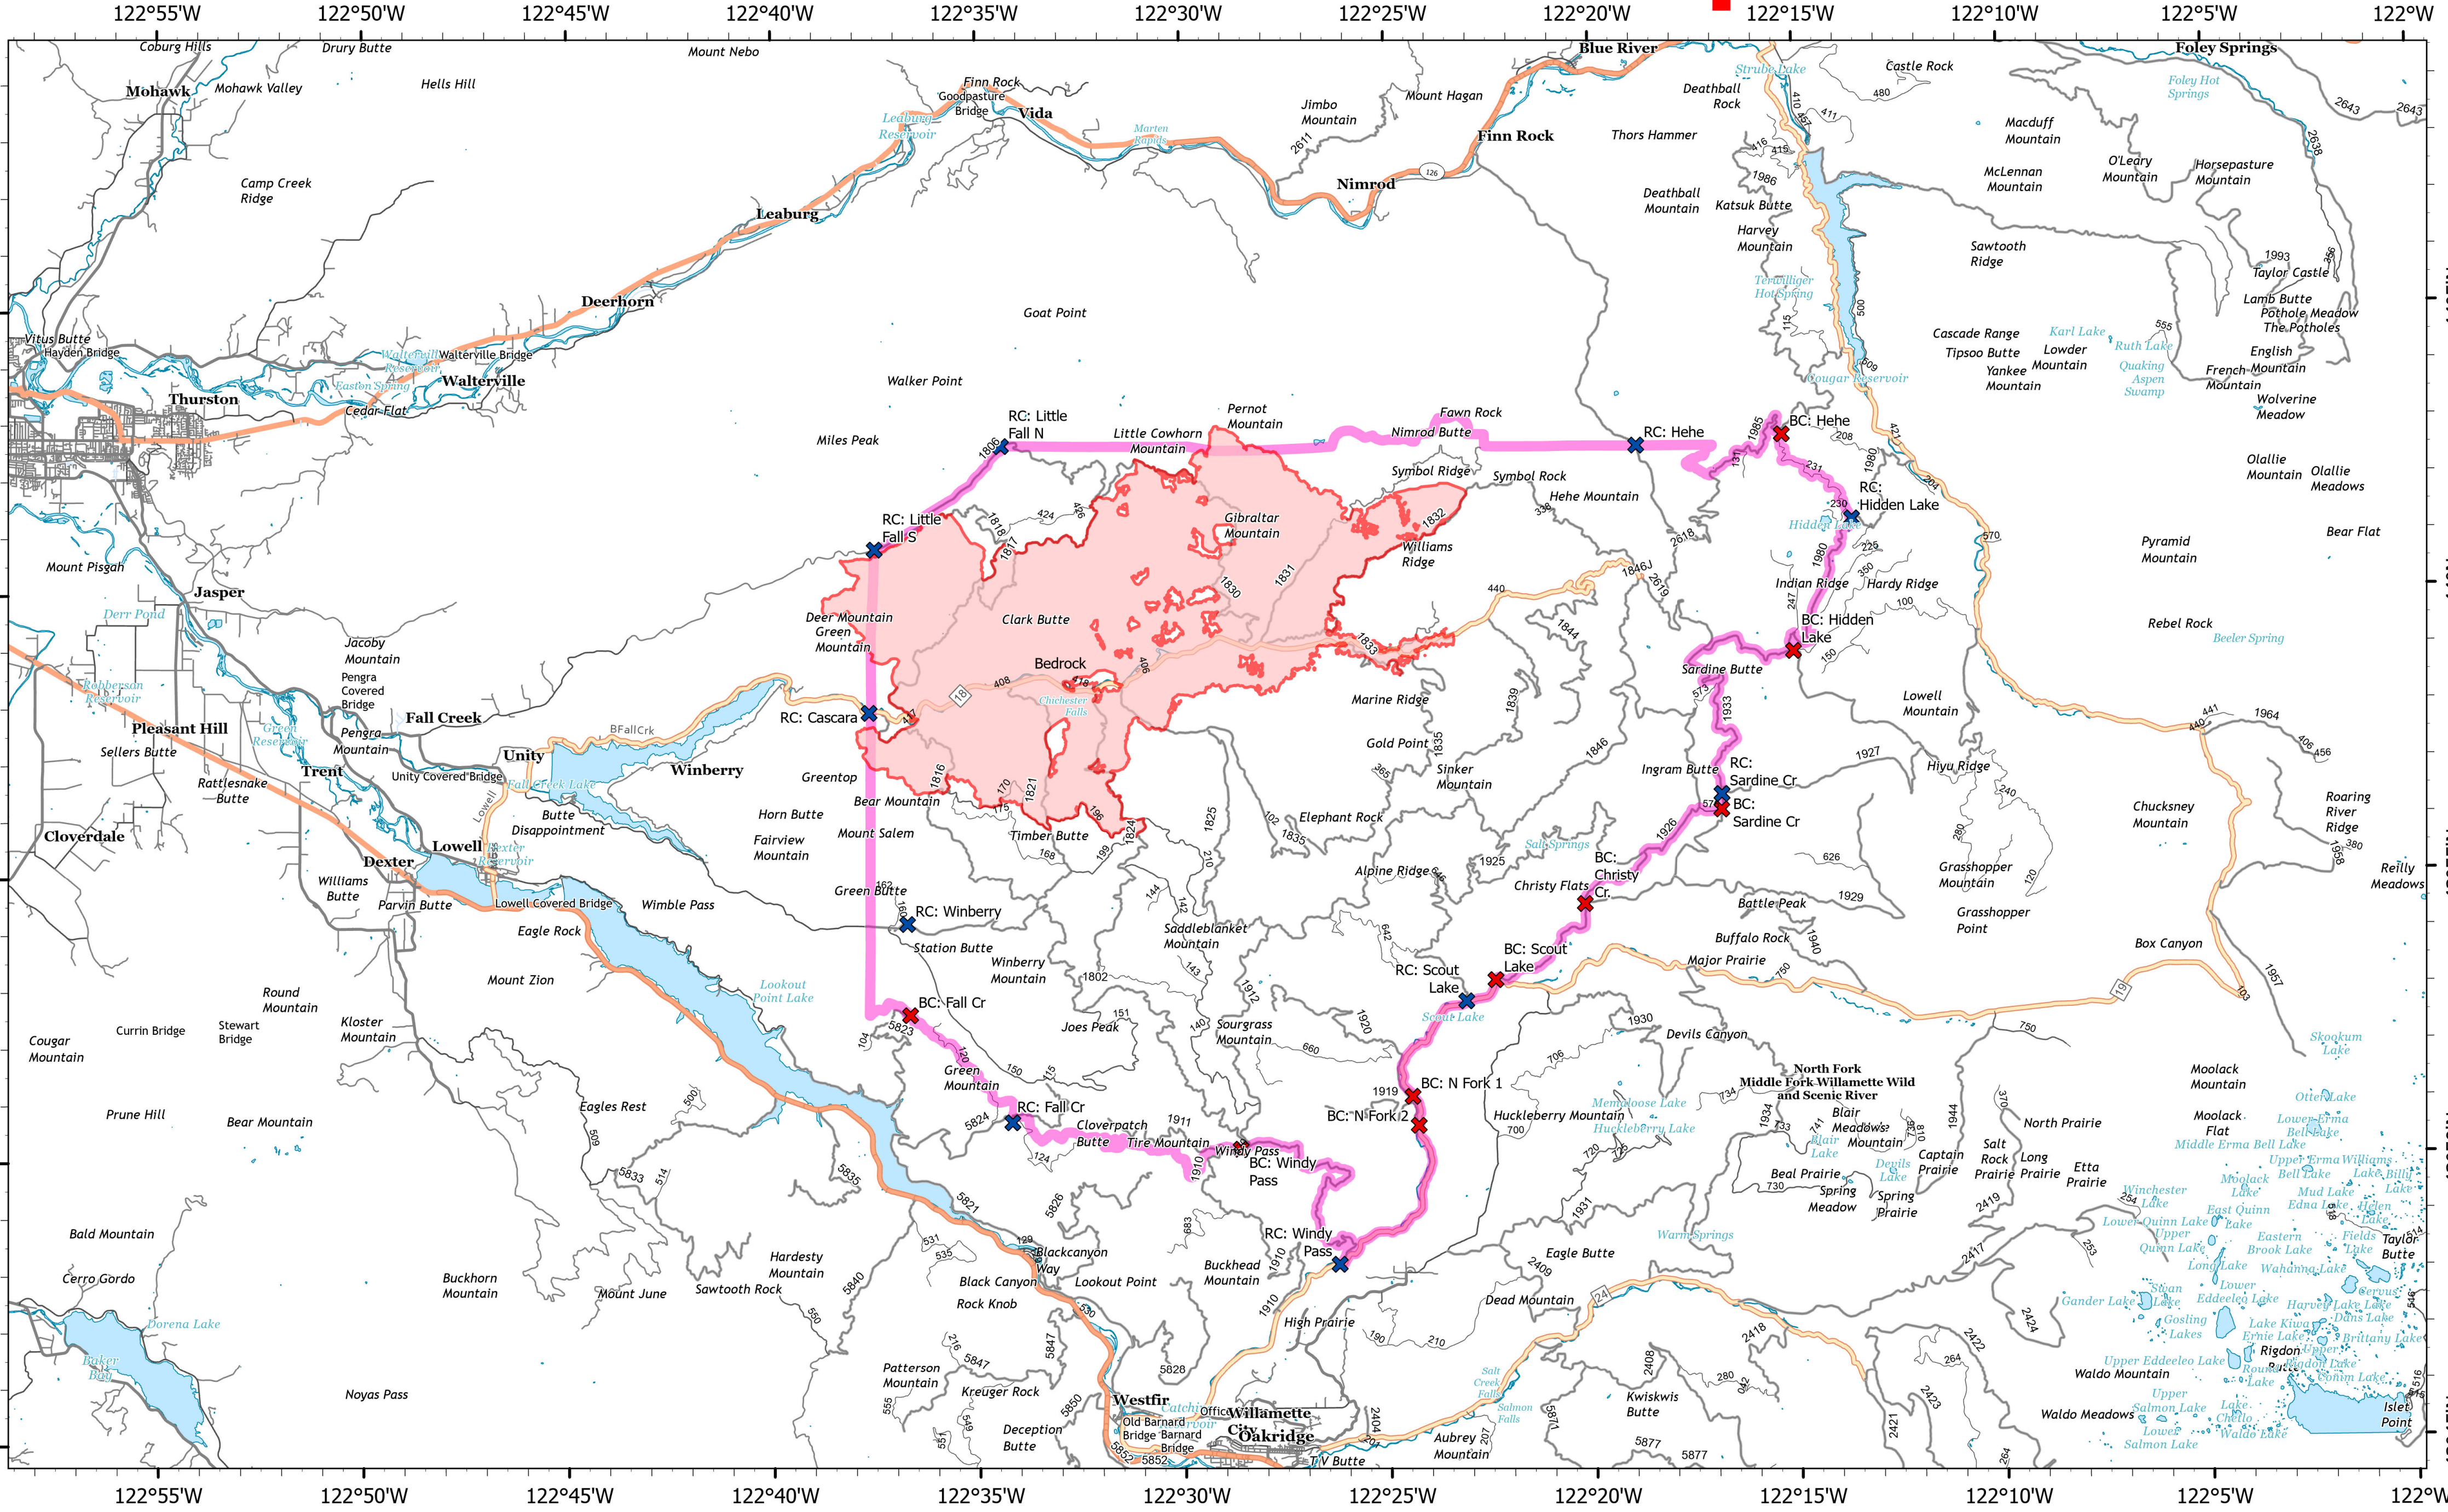

Bedrock Closure Map

Closure Map

Bedrock
ORWIF-230266
08/27/2023

31,579 acres at 8/26/2023 @ 1200PT
Acres from IR & GPS

- Wildfire Daily Fire Perimeter
- Closure Area
- Barricade
- Road Checkpoint

2023-08-27 0717
NAD 1983 UTM Zone 10N. Lat/Long Grid