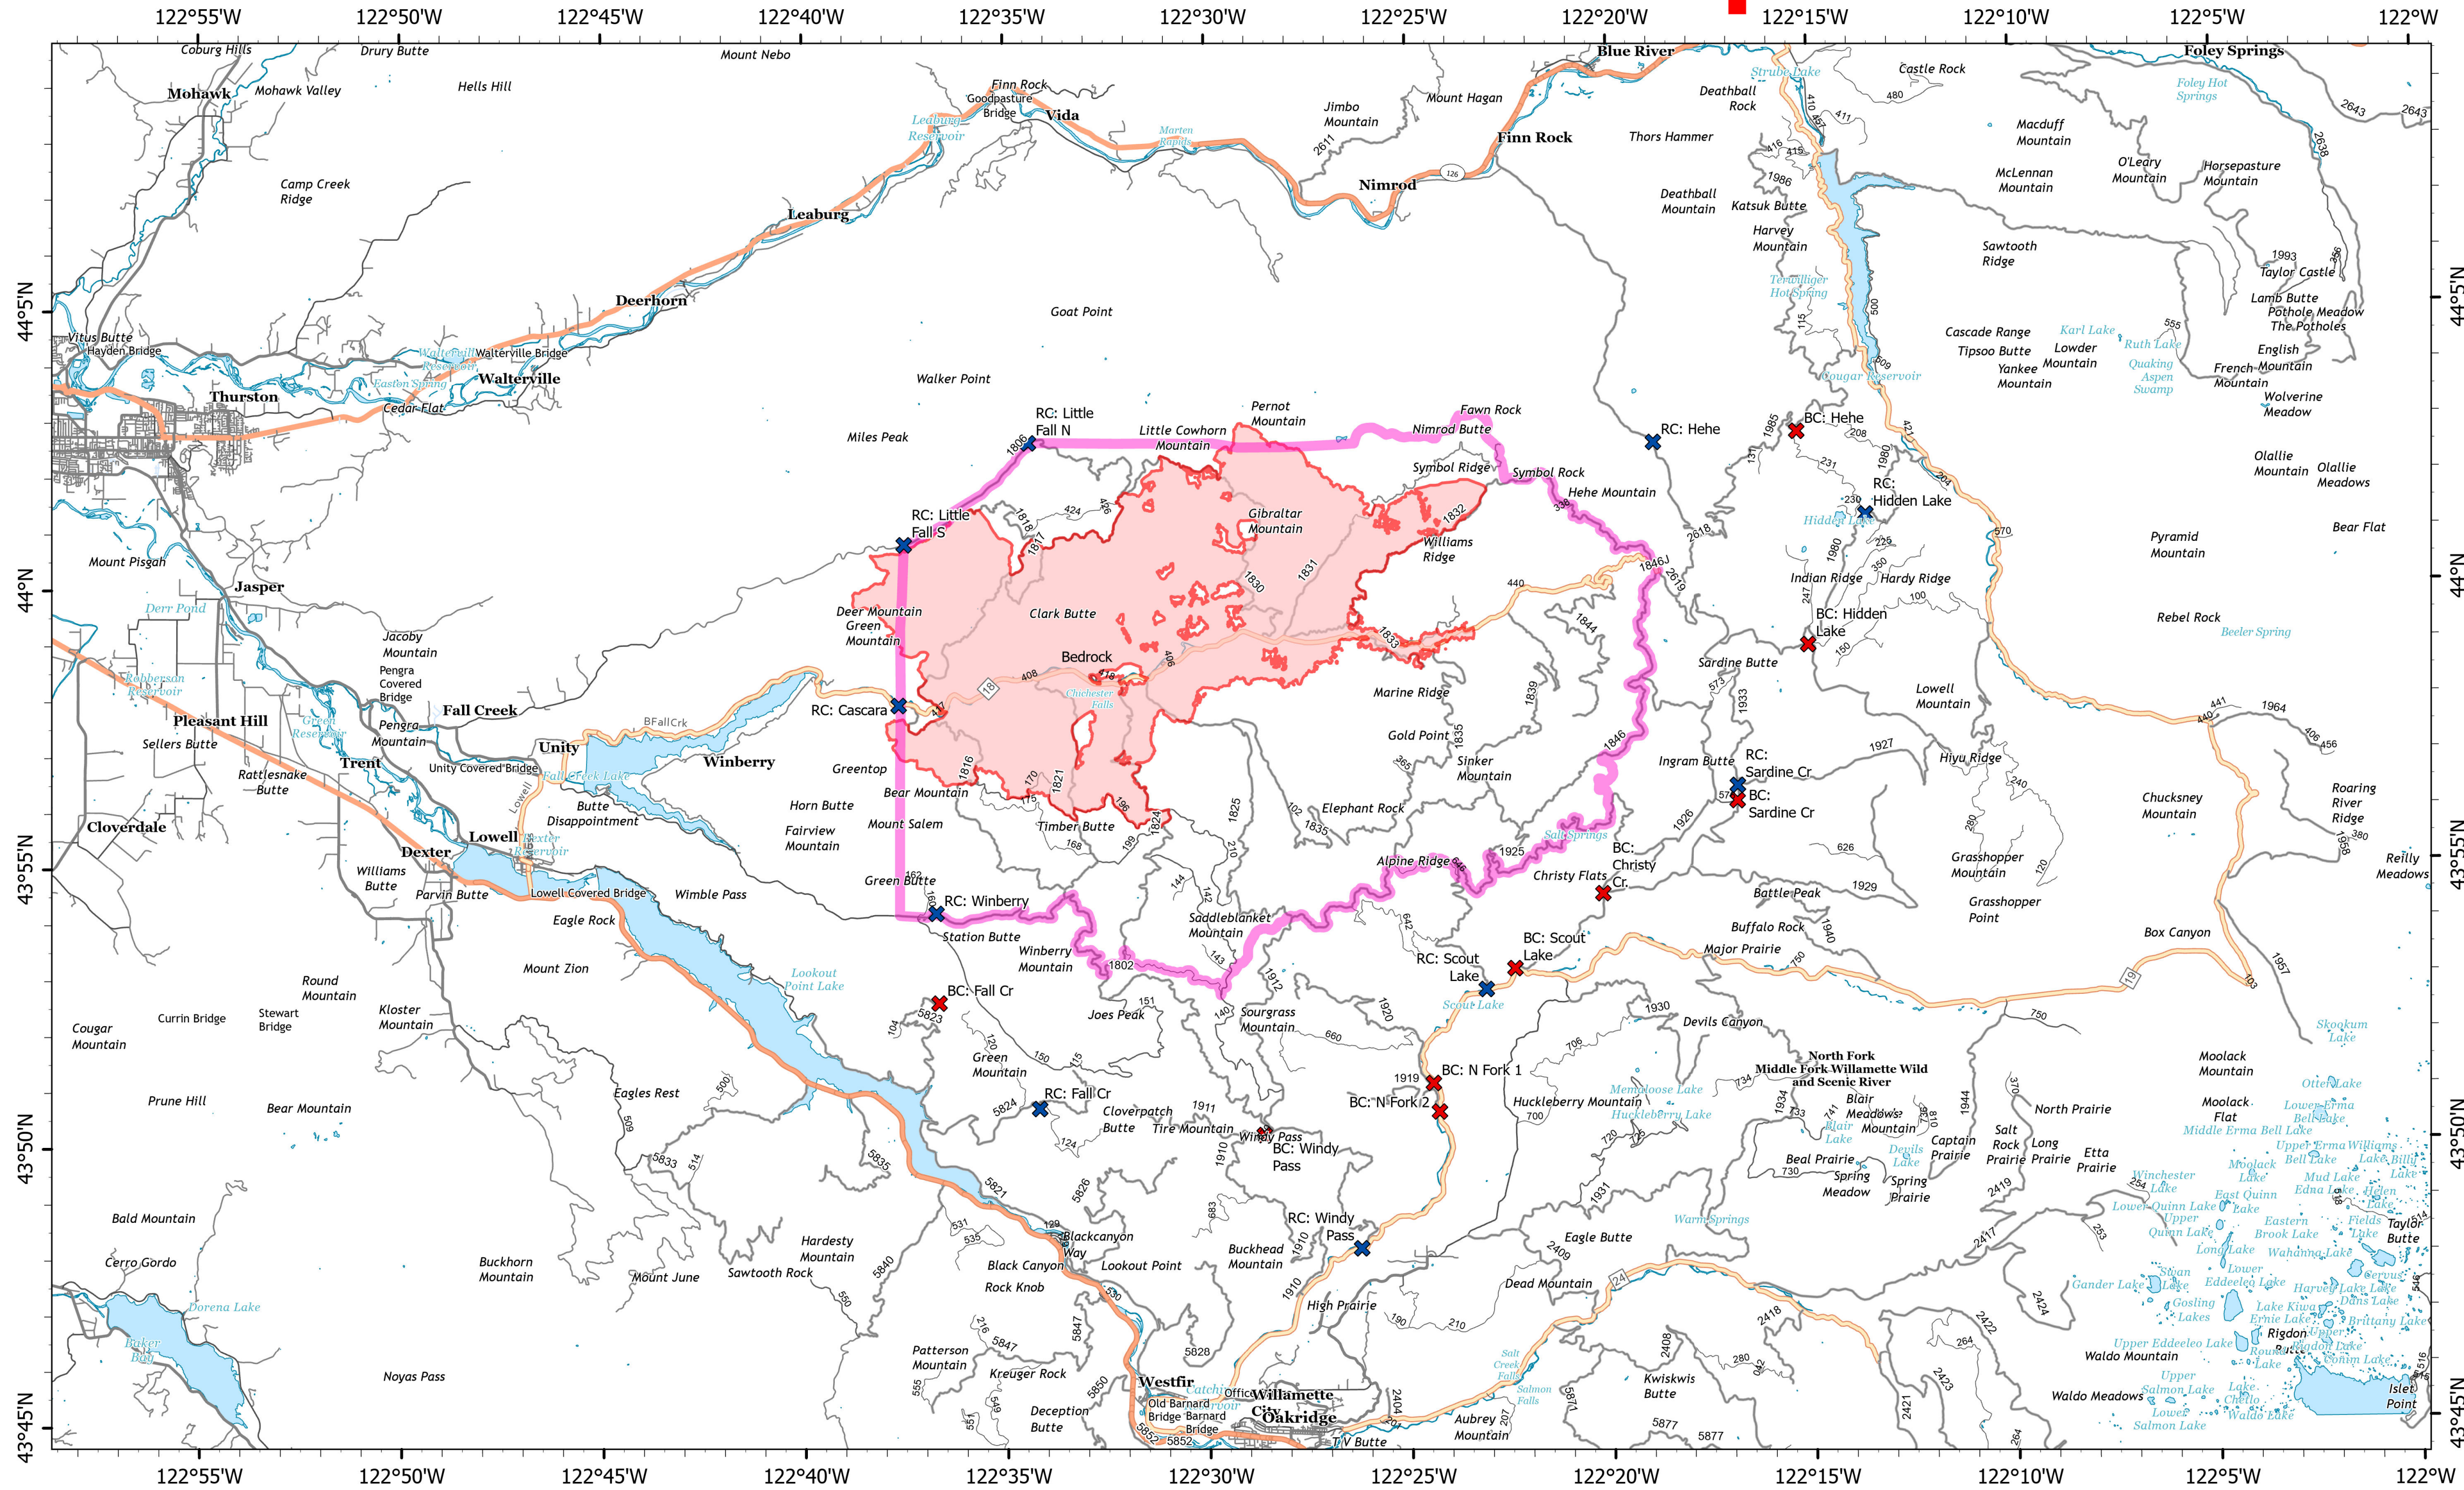

# Bedrock Closure Map

## Closure Map

Bedrock  
ORWIF-230266  
09/05/2023

31,590 acres at 9/2/2023 @ 2227  
Acres from IR & GPS

- Wildfire Daily Fire Perimeter
- Barricade
- Road Checkpoint
- Fire Closure Area

9/4/2023 2121  
NAD 1983 UTM Zone 10N, LatLong Grid  
0 1 2 3 4  
Miles