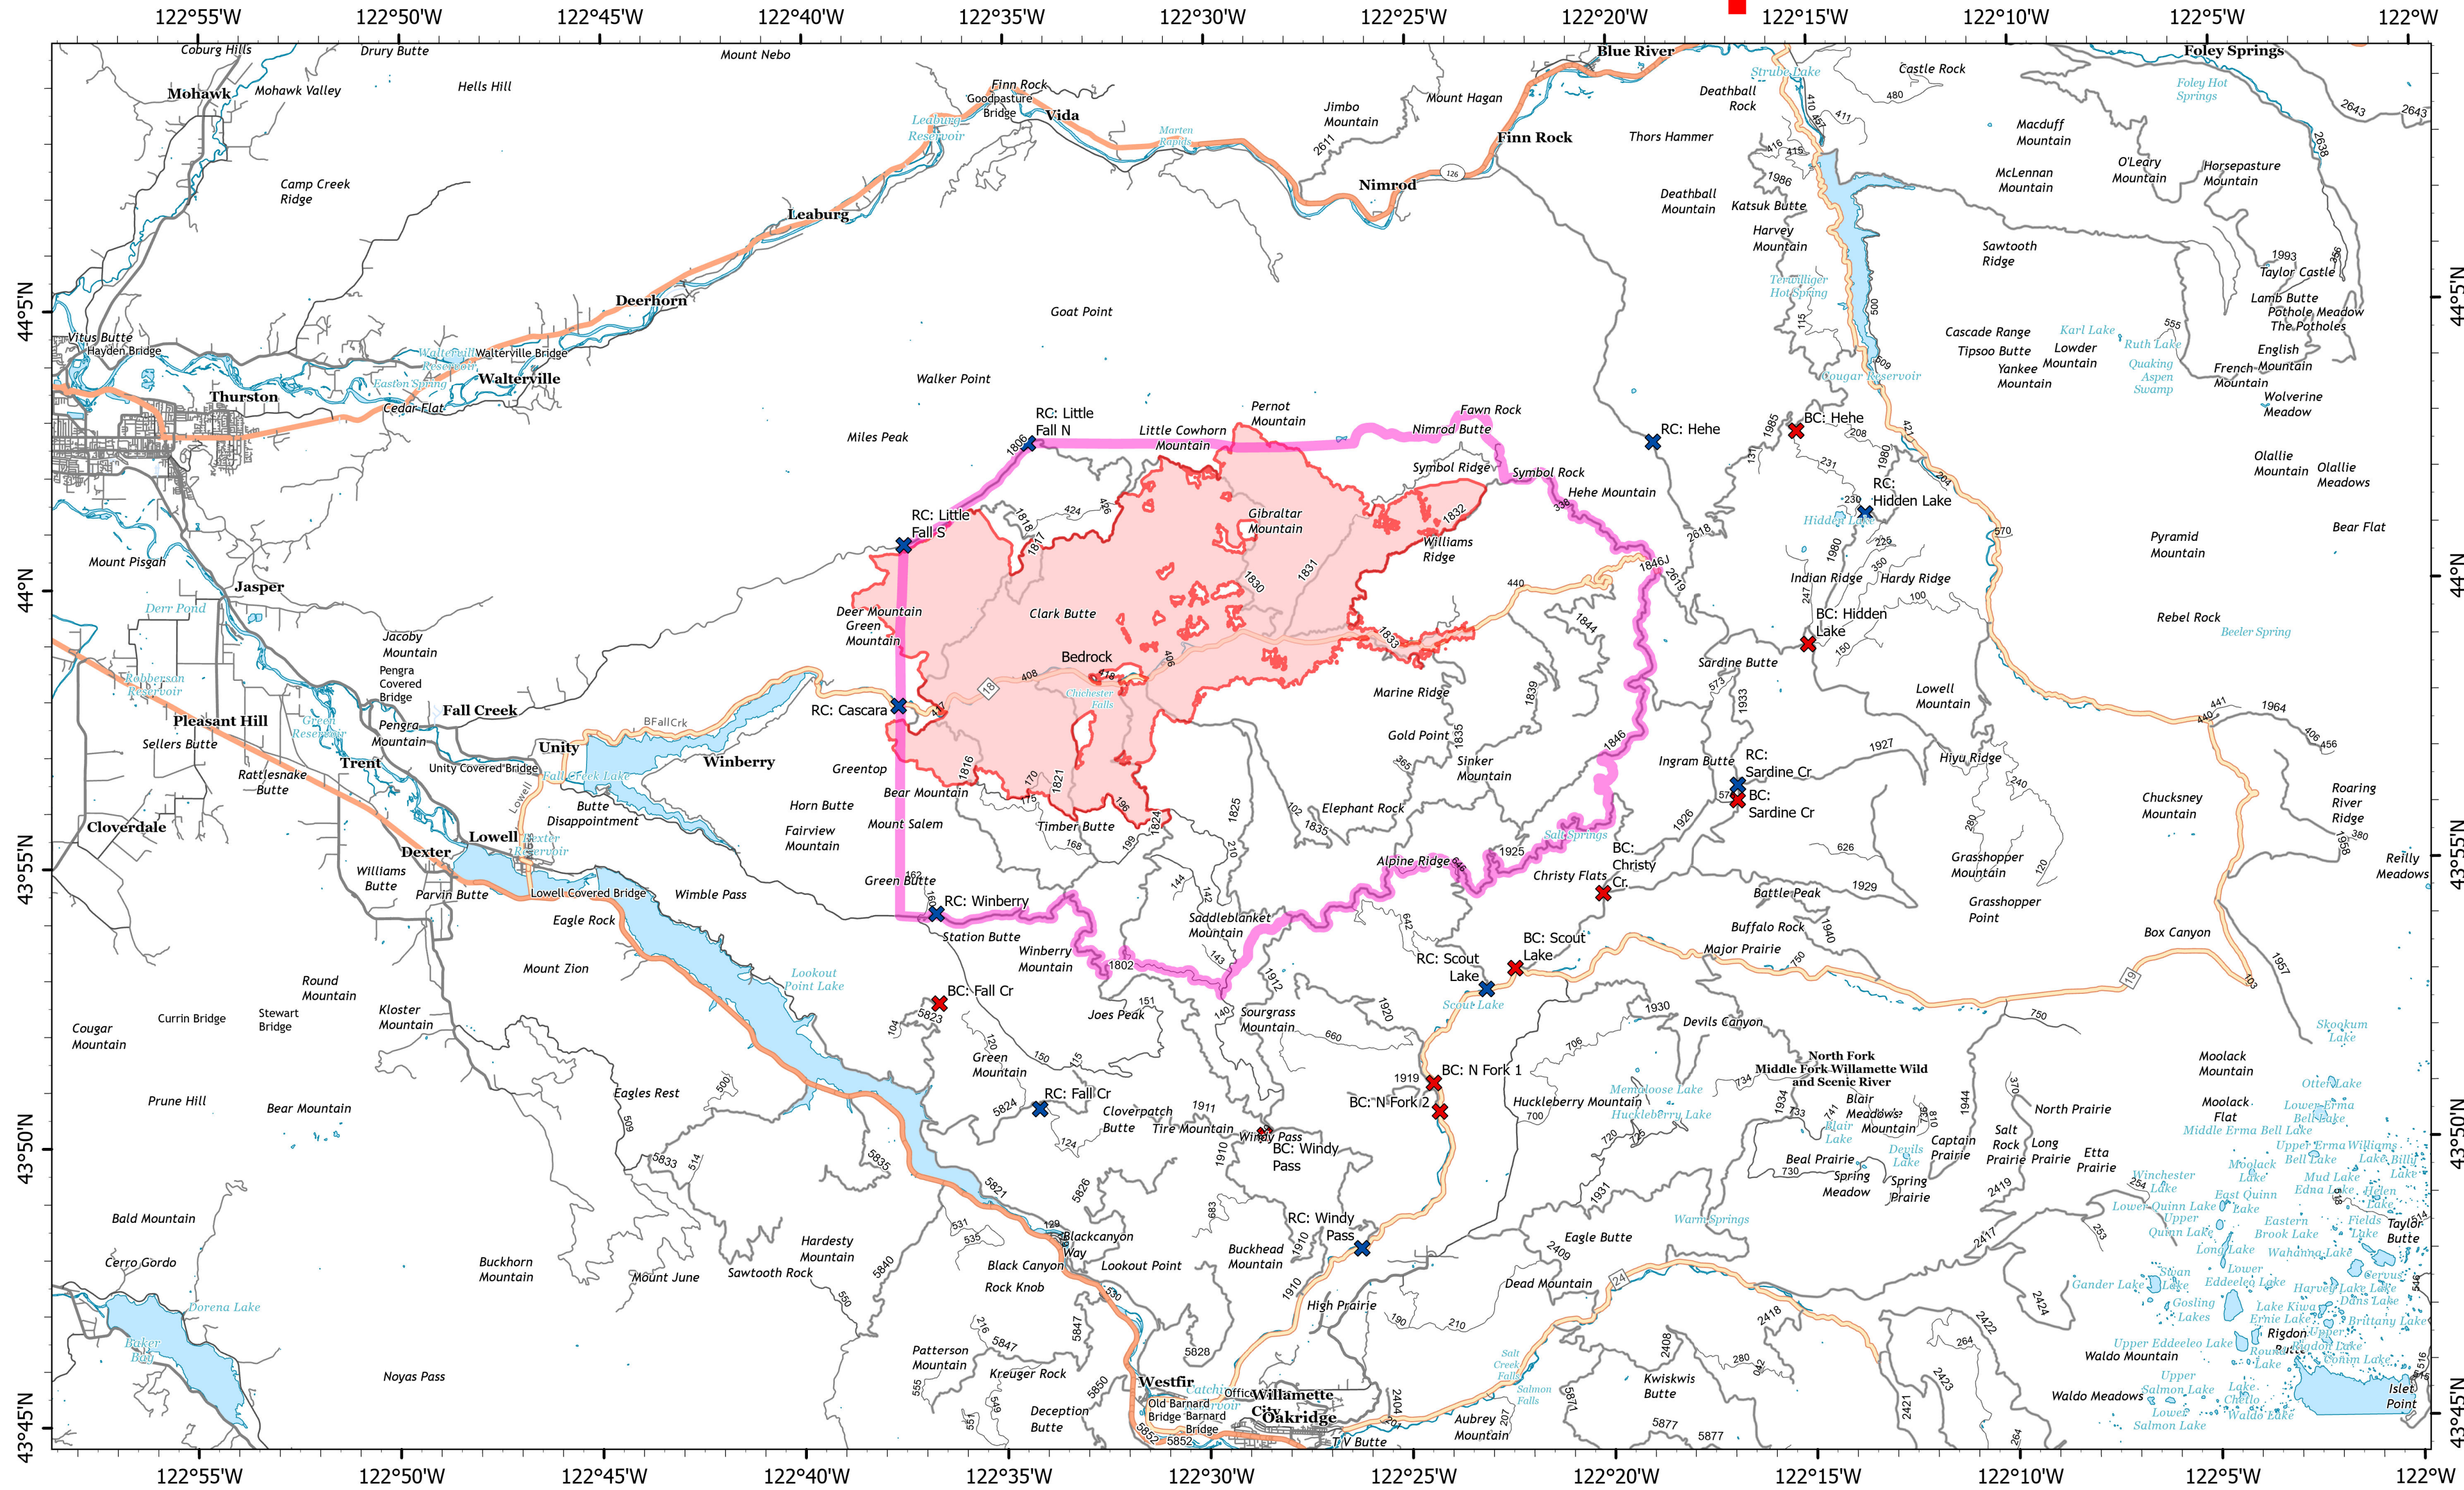

# Bedrock Closure Map

## Closure Map

Bedrock  
ORWIF-230266  
09/11/2023

31,590 acres at 9/9/2023 @ 2122  
Acres from IR & GPS

- Wildfire Daily Fire Perimeter
- Barricade
- Road Checkpoint
- Fire Closure Area

9/10/2023 2102  
NAD 1983 UTM Zone 10N. LatLong Grid  
0 1 2 3 4 Miles