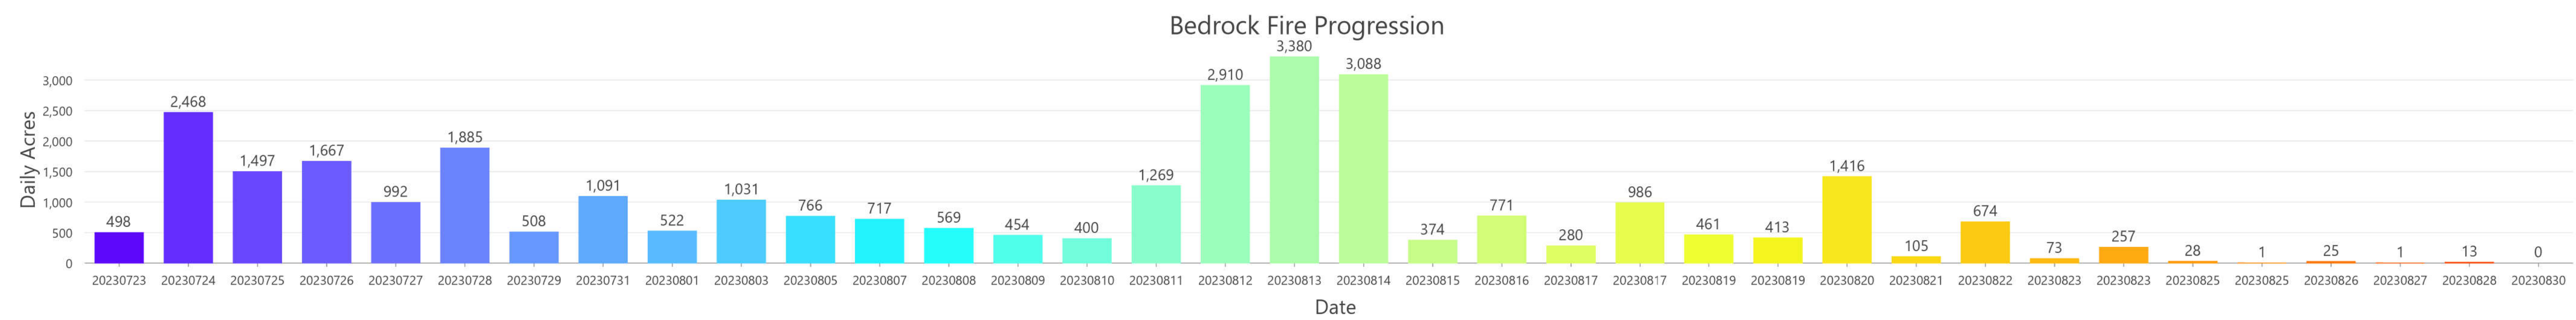

Progression

# Progression

Bedrock  
ORWIF-230266  
09/11/2023

31,590 acres at 9/9/2023 @ 2122  
Acres from IR & GPS

9/10/2023 2119  
North American 1983 Datum, Lat/Long Grid

0 0.5 1 2 Miles

Progression