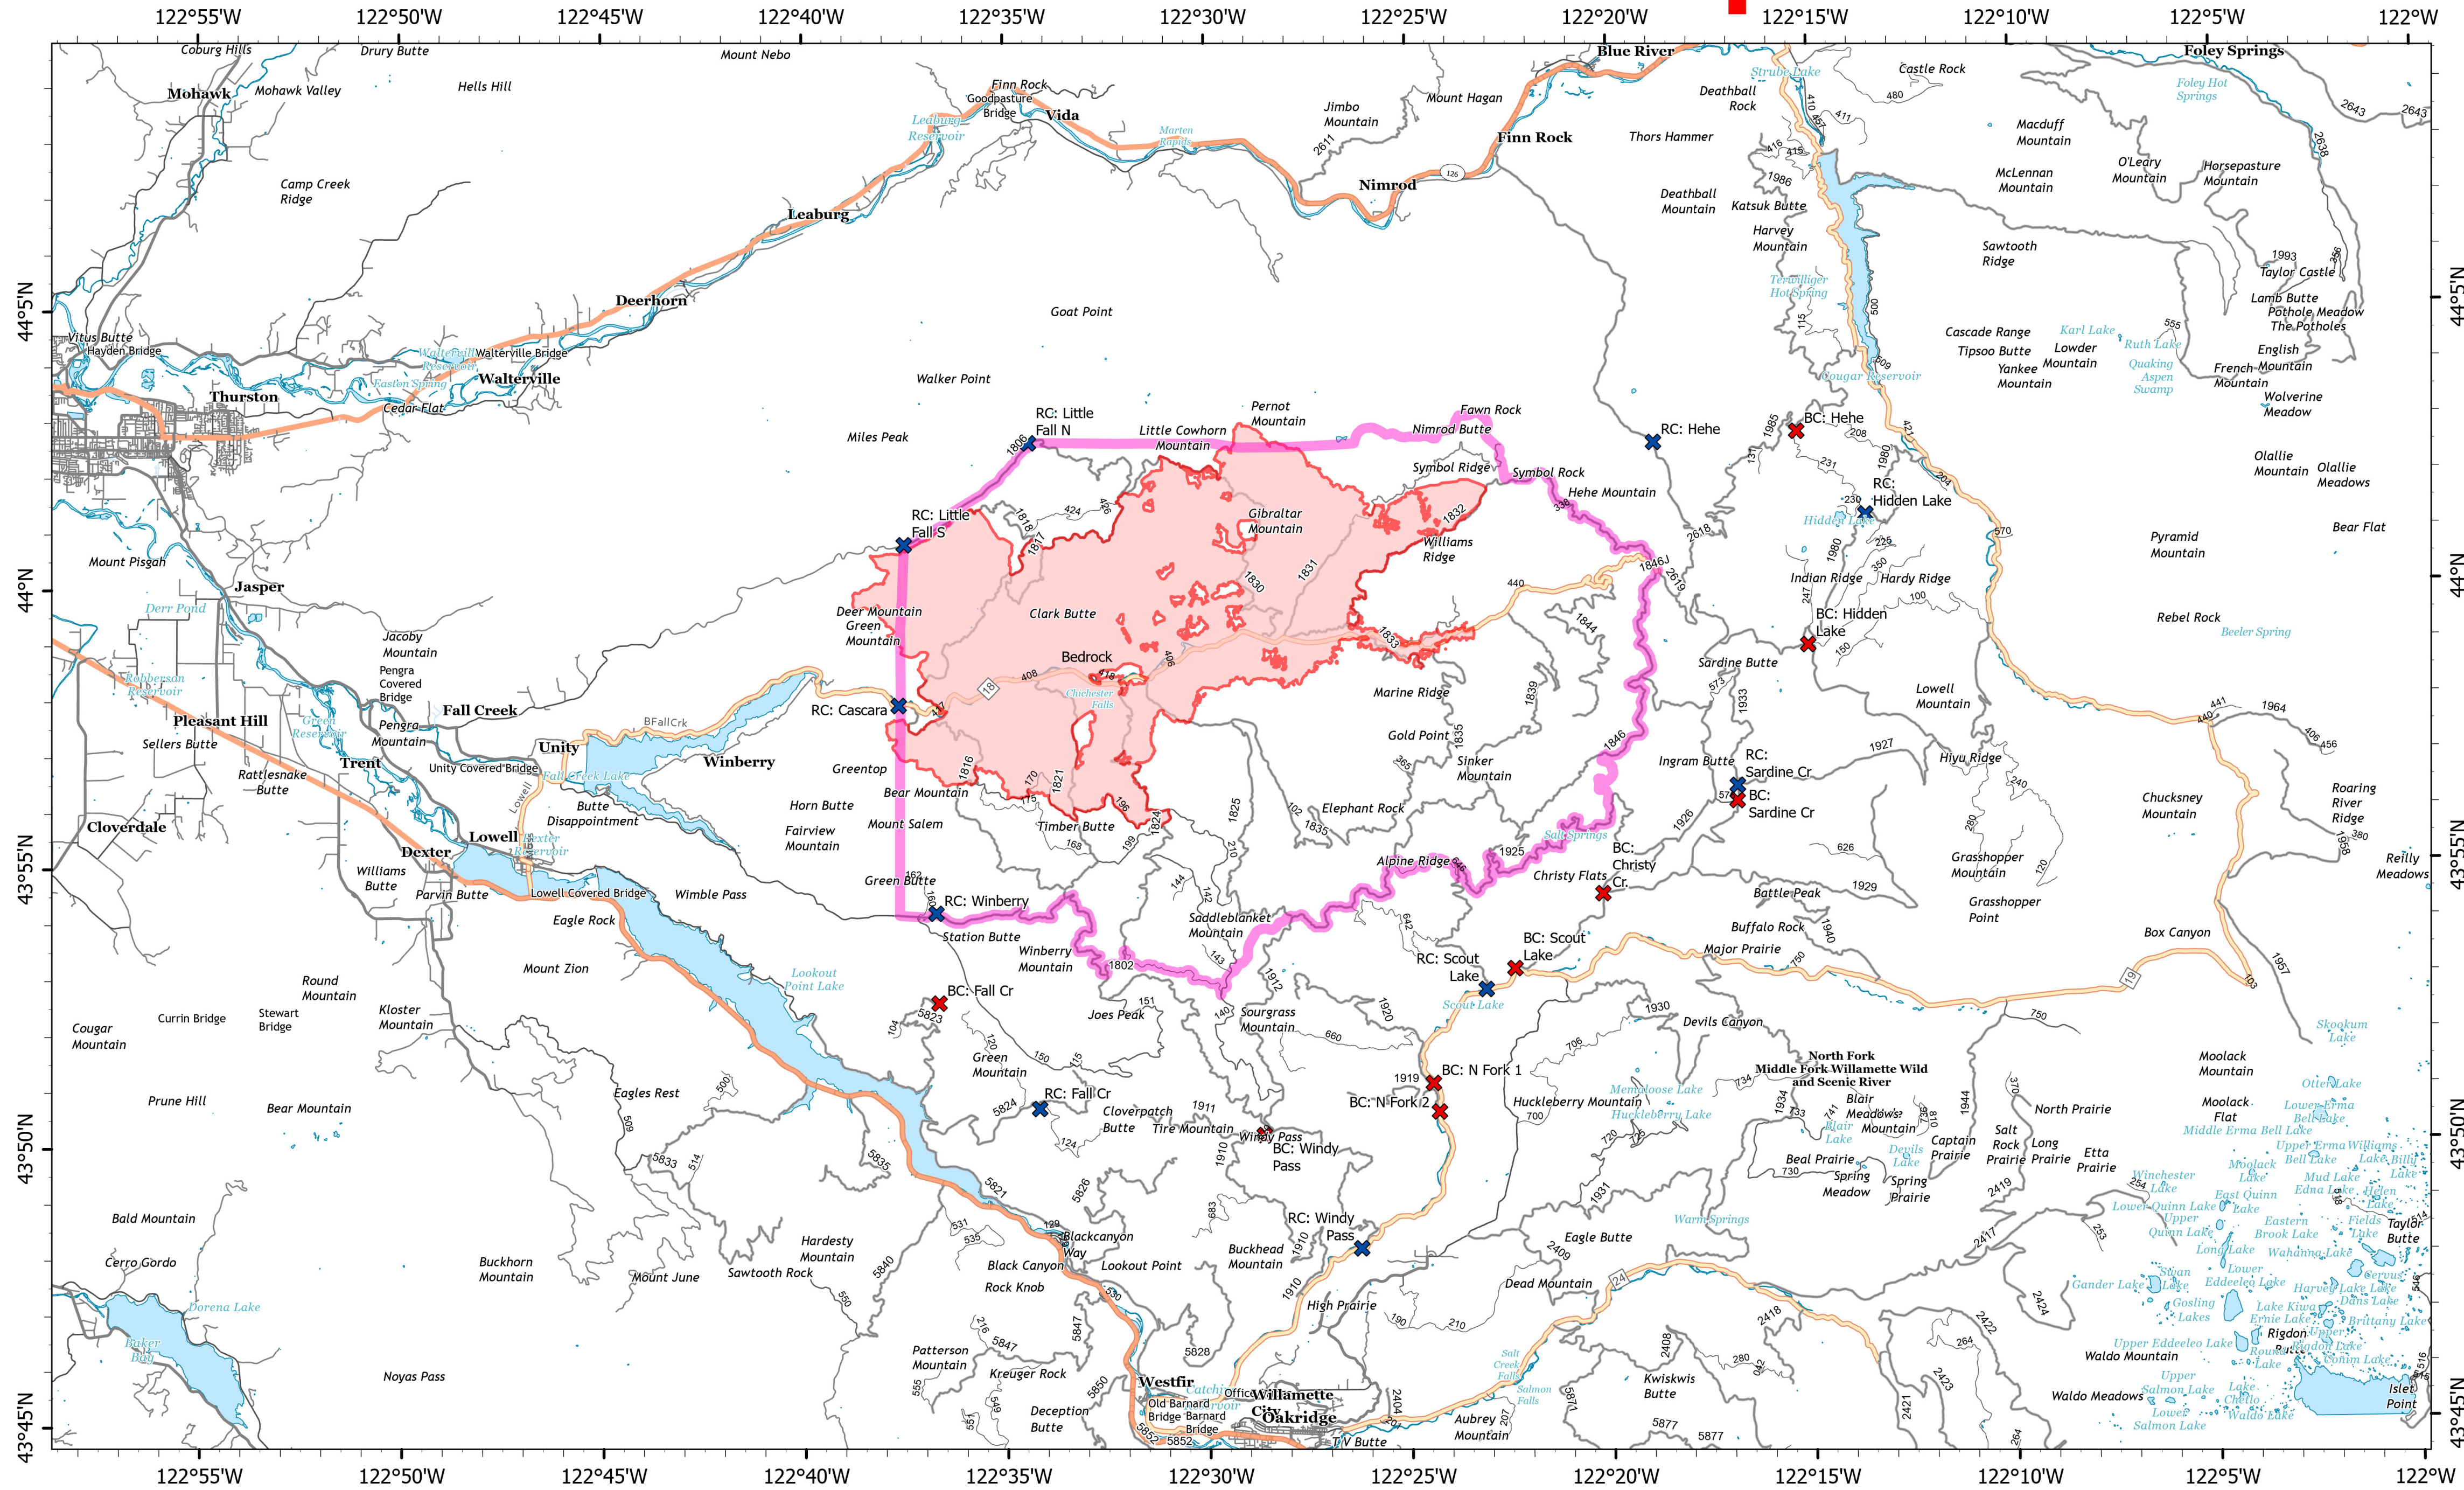

Bedrock Closure Map

Closure Map

Bedrock

ORWIF-230266

09/19/2023

31,590 acres at 9/15/2023 @ 1945

Acres from IR & GPS

-  Wildfire Daily Fire Perimeter
-  Road Checkpoint
-  Barricade
-  Fire Closure Area

9/18/2023 2125
NAD 1983 UTM Zone 10N. LatLong Grid

0 1 2 3 4 Miles