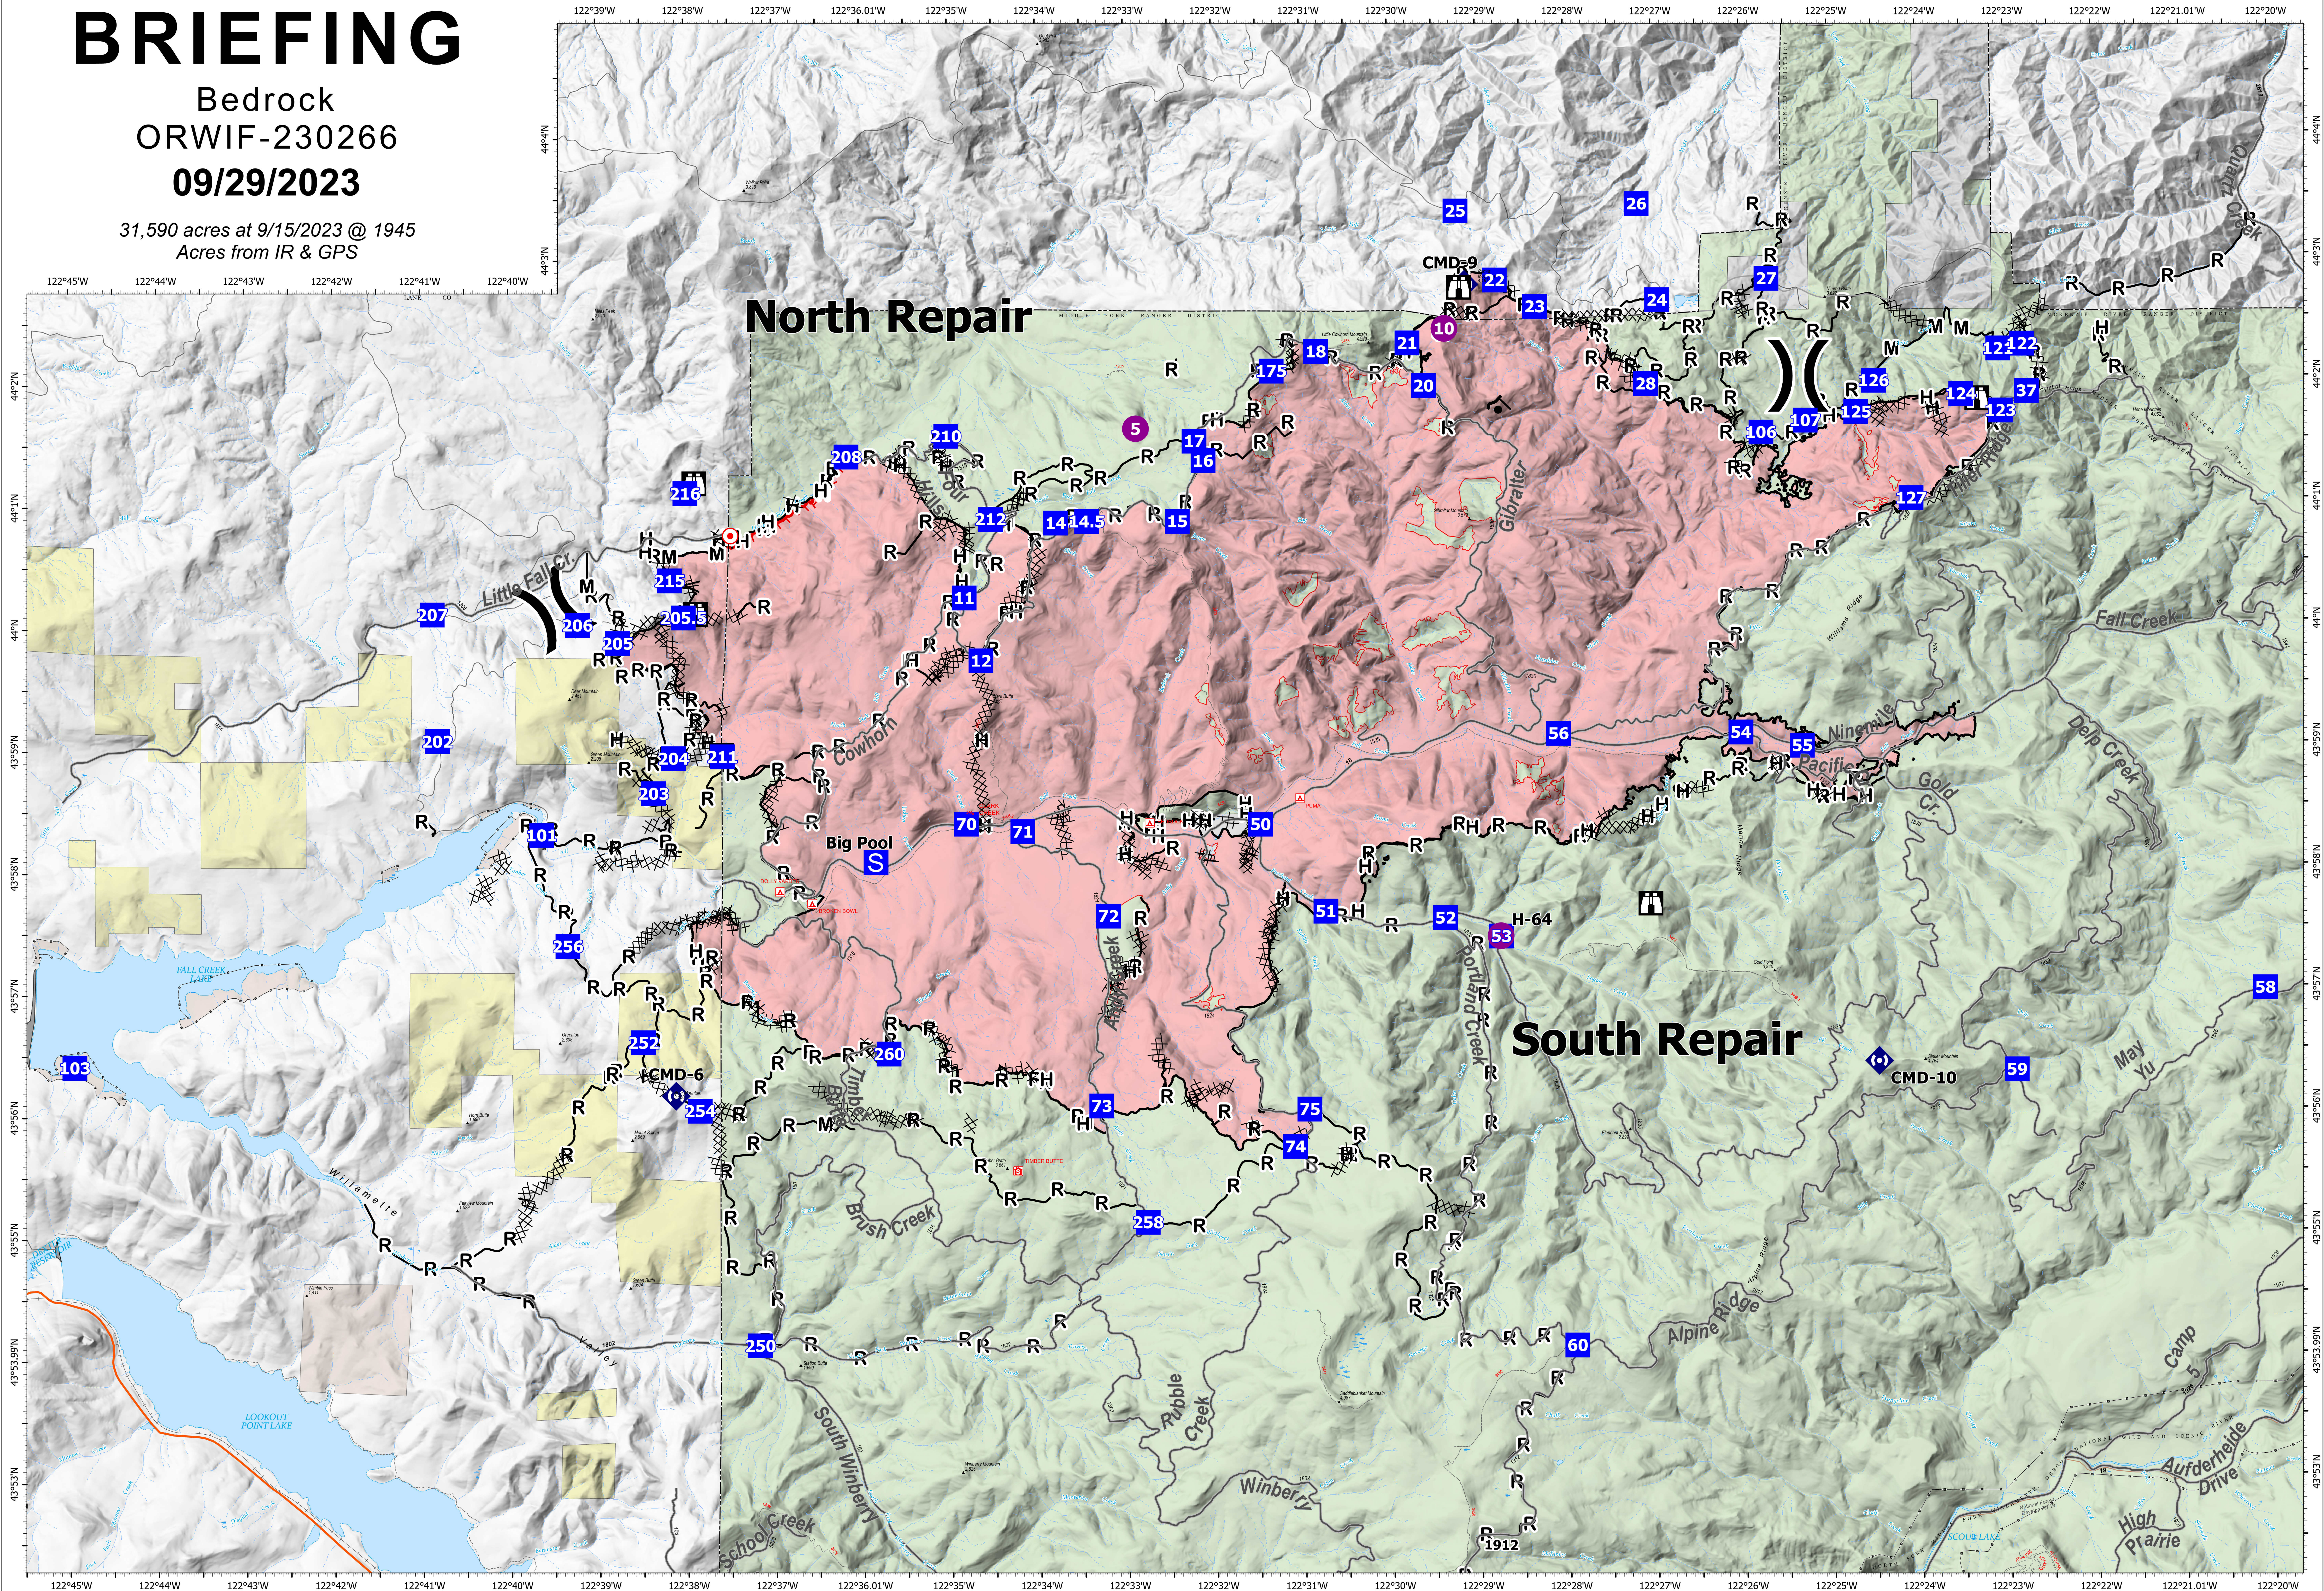

BRIEFING

Bedrock
ORWIF-230266

09/29/2023

31,590 acres at 9/15/2023 @ 1945
Acres from IR & GPS

North Repair

South Repair

- Helispot
- Drop Point
- S Staging Area
- ⎓ Division Break
- ⌘ Lookout
- Hot Spot - Spot Fire
- Ⓜ Repeater
- Ⓜ Completed Burnout
- Ⓜ Completed Dozer Line
- Ⓜ Completed Fuel Break
- H Completed Hand Line
- M Completed Mixed Construction Line
- R Completed Road as Line
- Contained
- Uncontained
- Fire Area
- Non Forest
- BLM
- Private
- State
- USFS