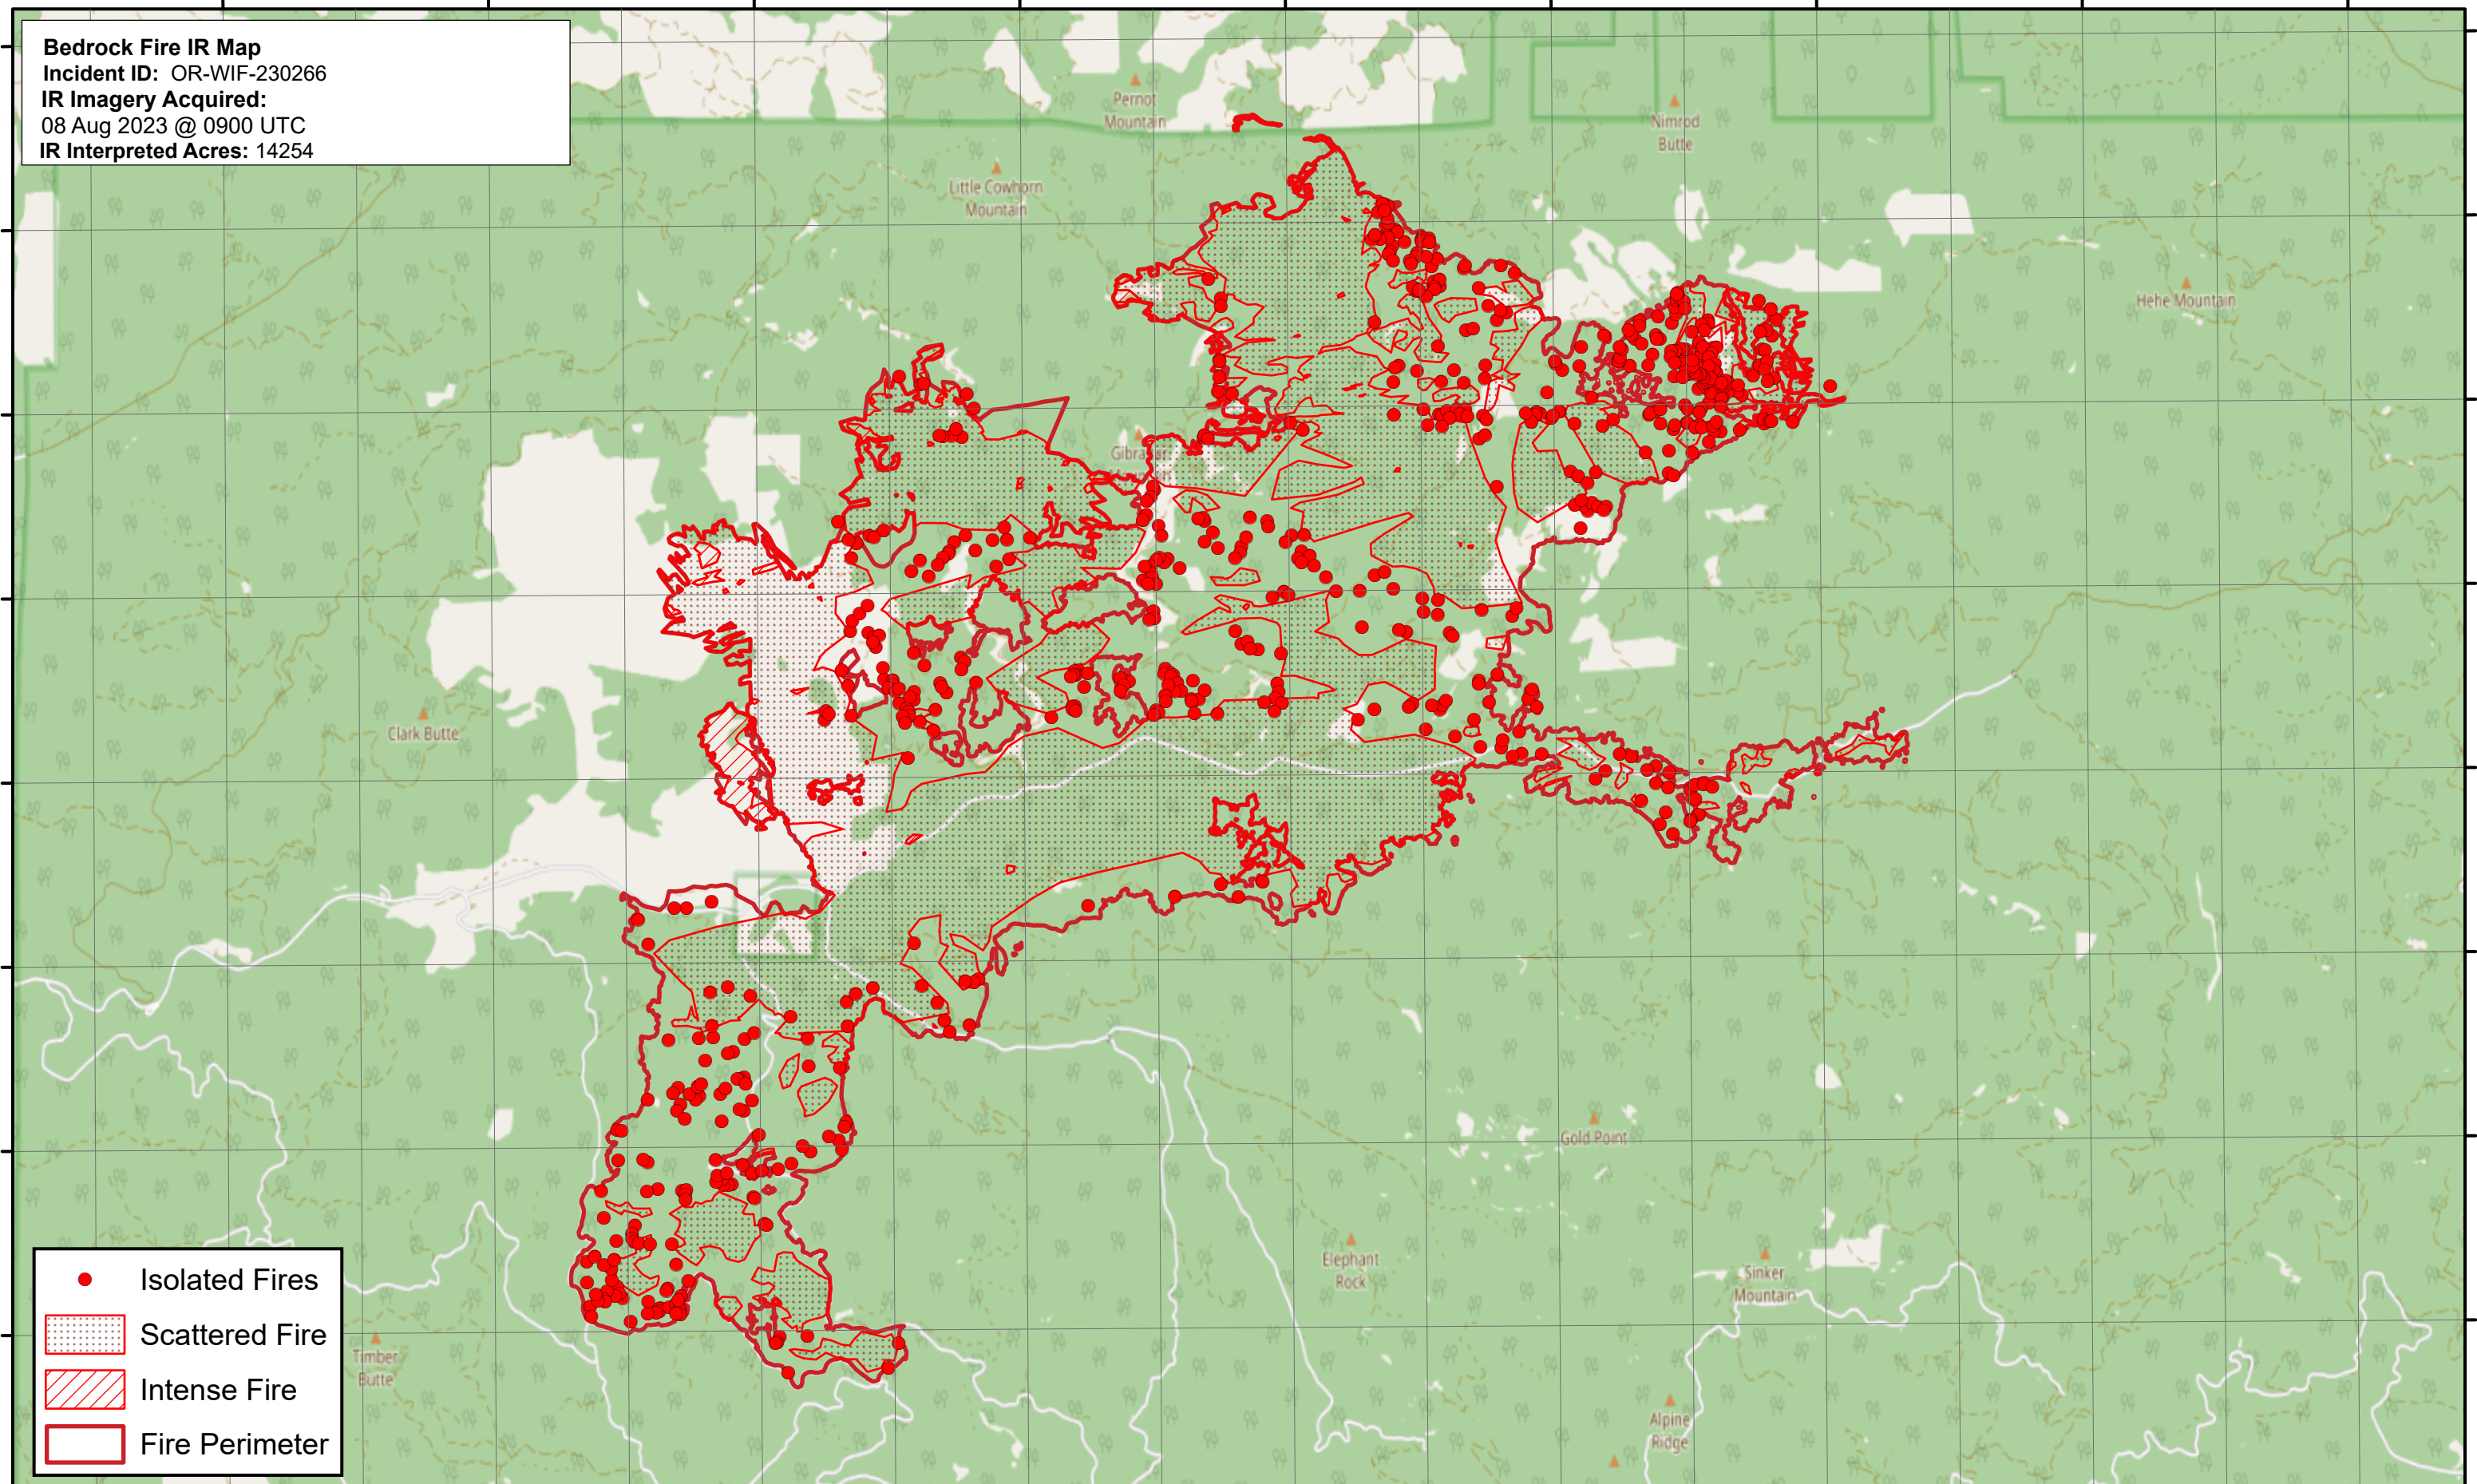

Bedrock Fire IR Map
Incident ID: OR-WIF-230266
IR Imagery Acquired:
08 Aug 2023 @ 0900 UTC
IR Interpreted Acres: 14254

- Isolated Fires
- Scattered Fire
- Intense Fire
- Fire Perimeter