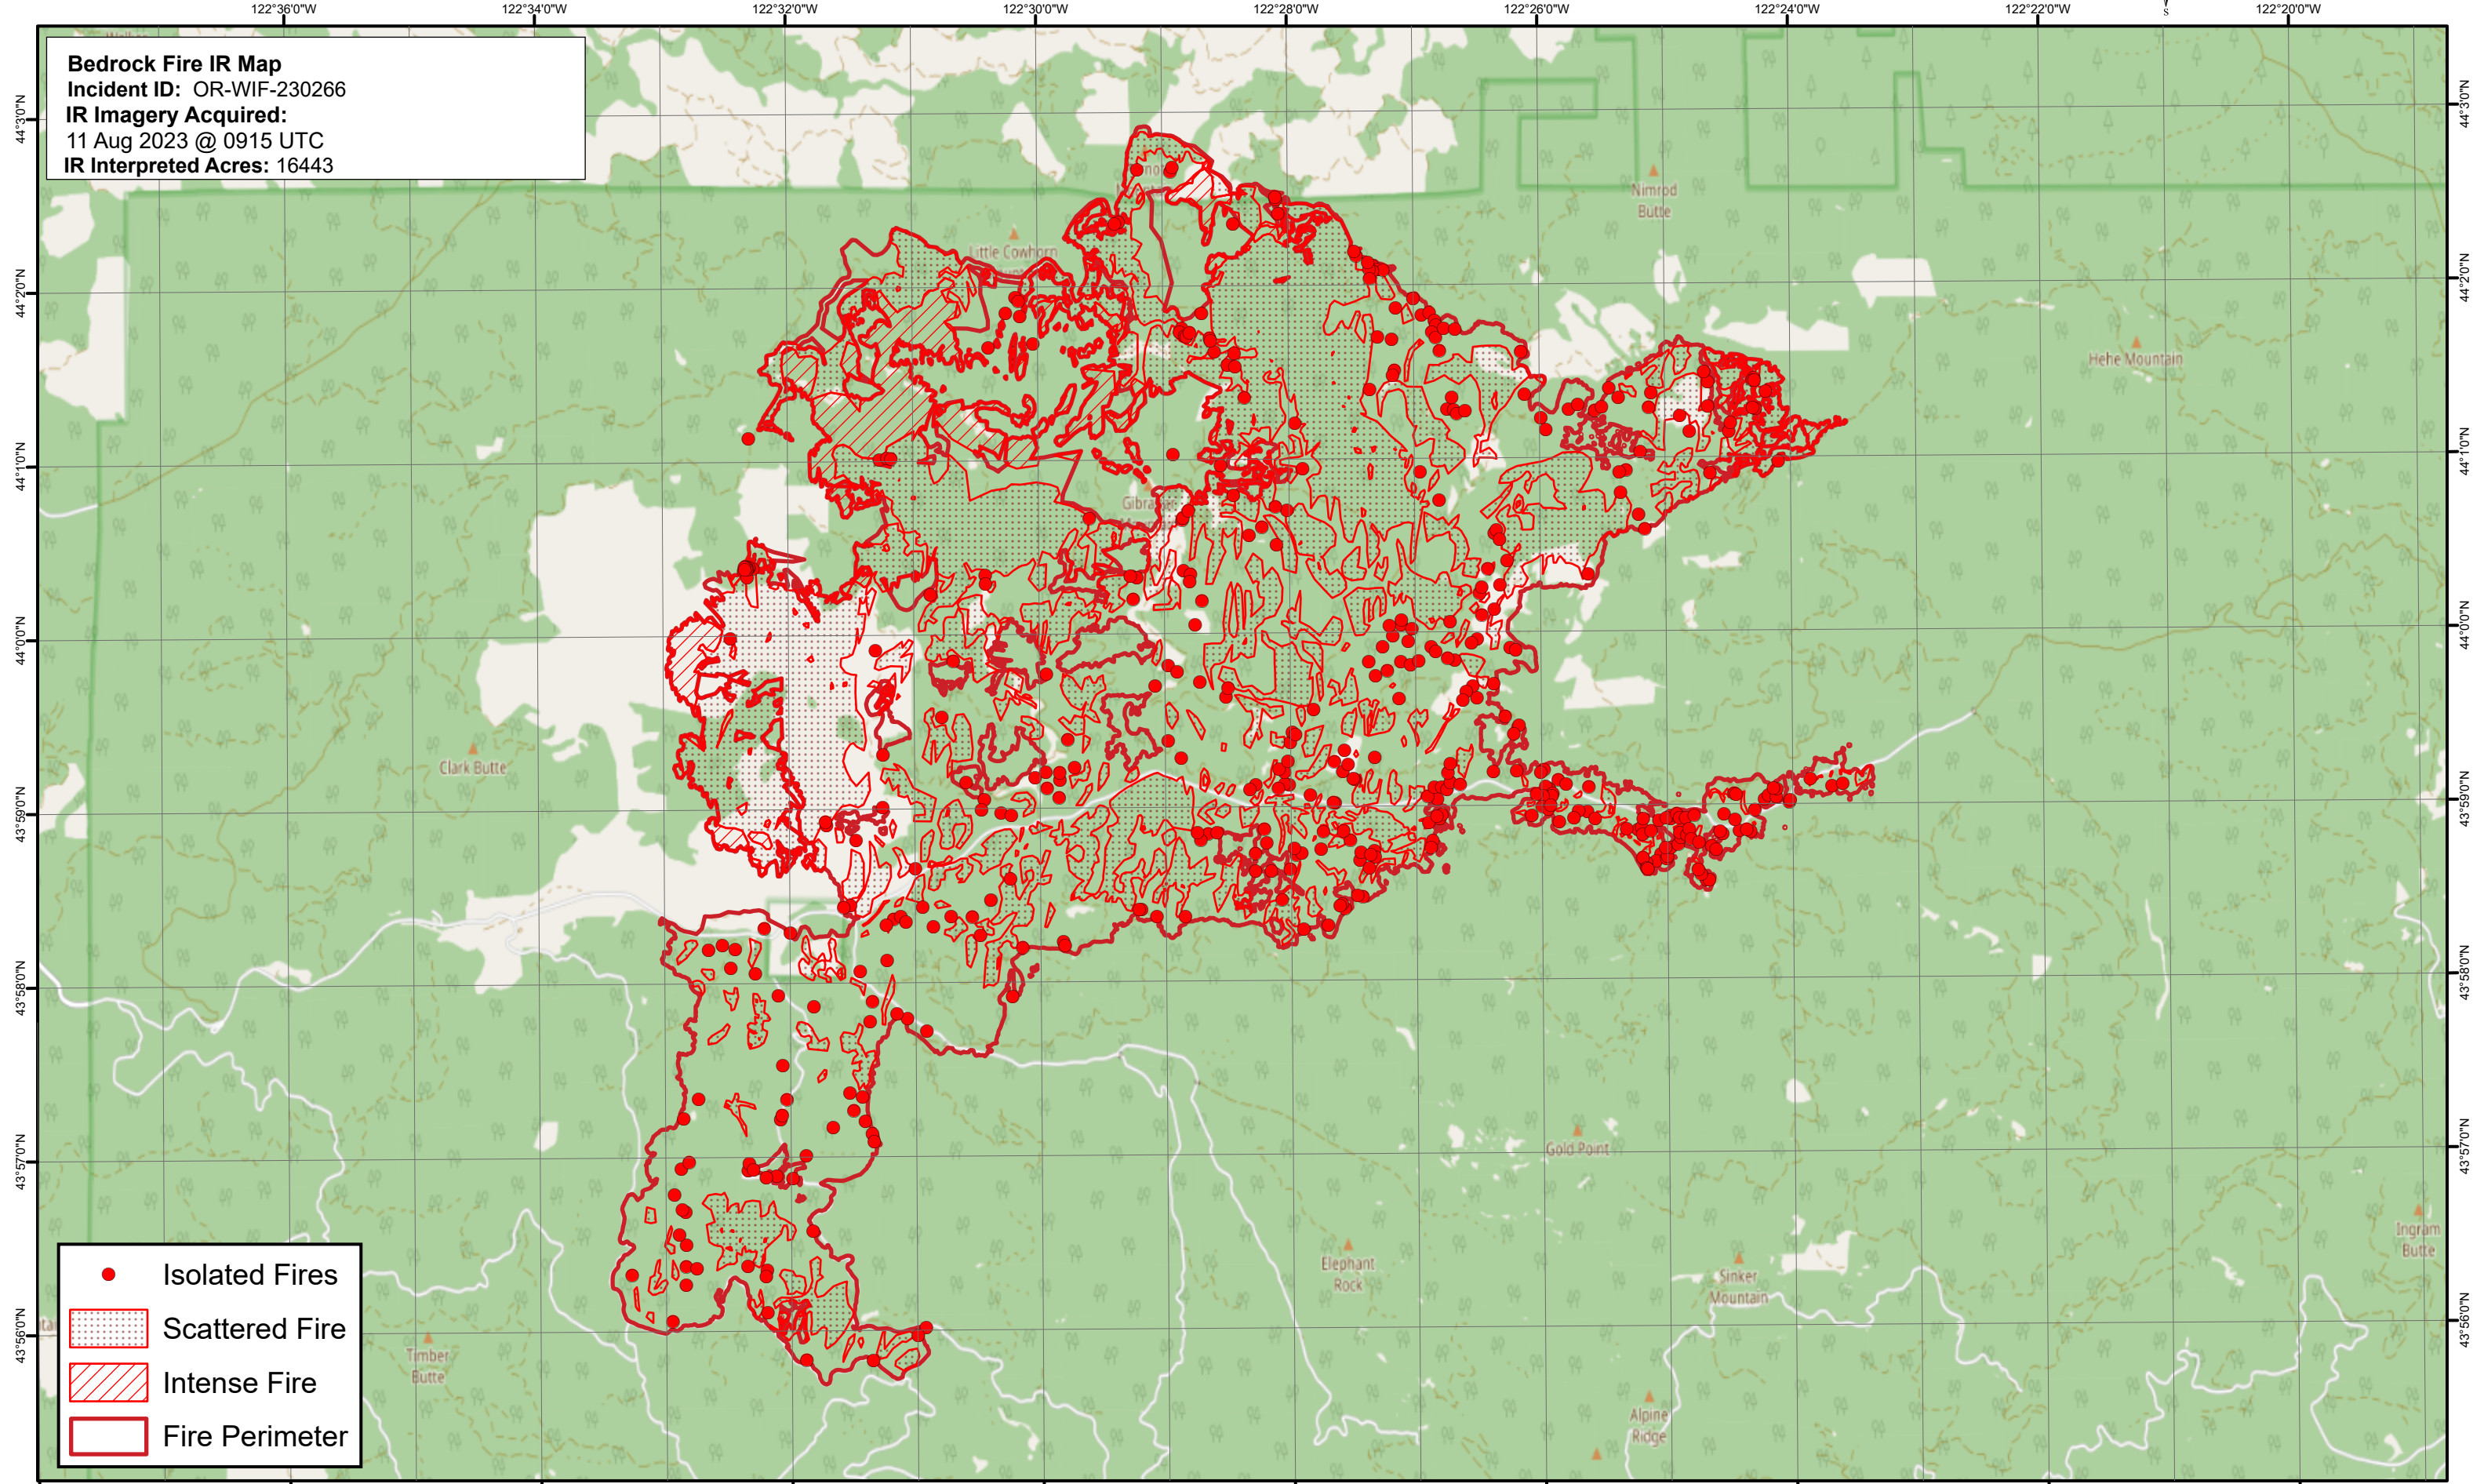

Bedrock Fire IR Map
Incident ID: OR-WIF-230266
IR Imagery Acquired:
11 Aug 2023 @ 0915 UTC
IR Interpreted Acres: 16443

- Isolated Fires
- ▨ Scattered Fire
- ▧ Intense Fire
- ▭ Fire Perimeter