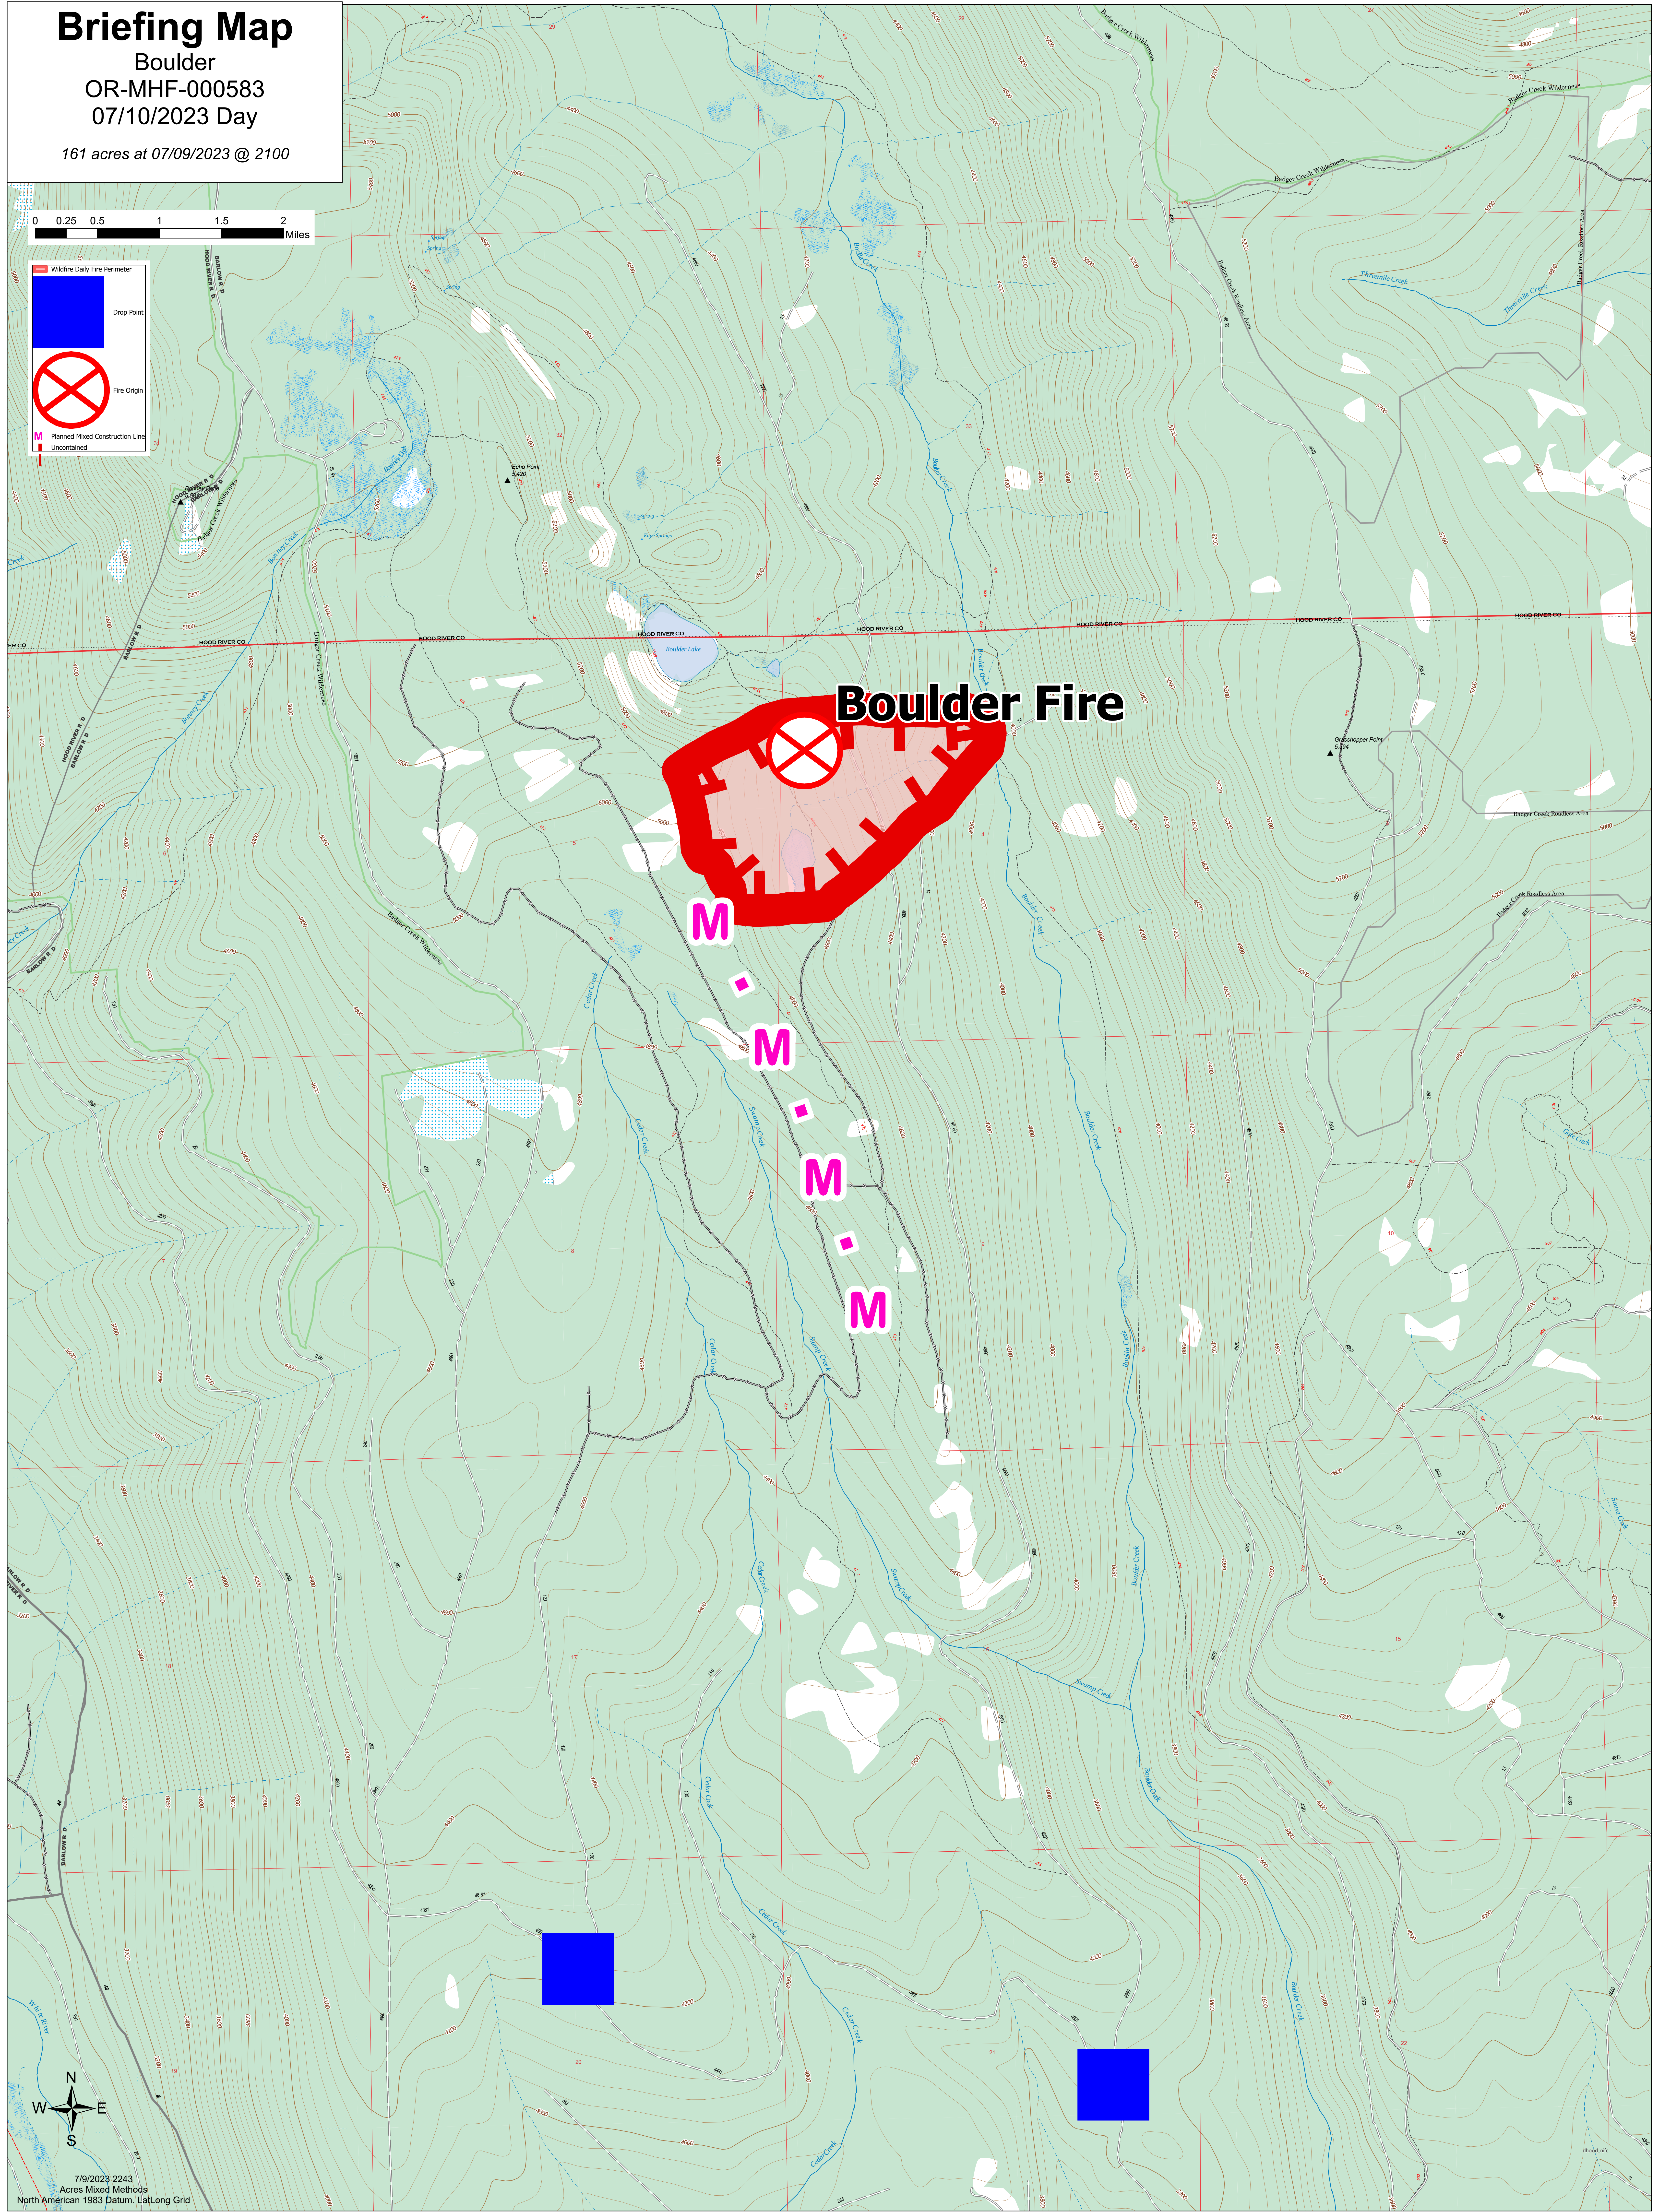

Briefing Map

Boulder
OR-MHF-000583
07/10/2023 Day

161 acres at 07/09/2023 @ 2100

- Wildfire Daily Fire Perimeter
- Drop Point
- Fire Origin
- Planned Mixed Construction Line
- Uncertain

Boulder Fire

M

M

M