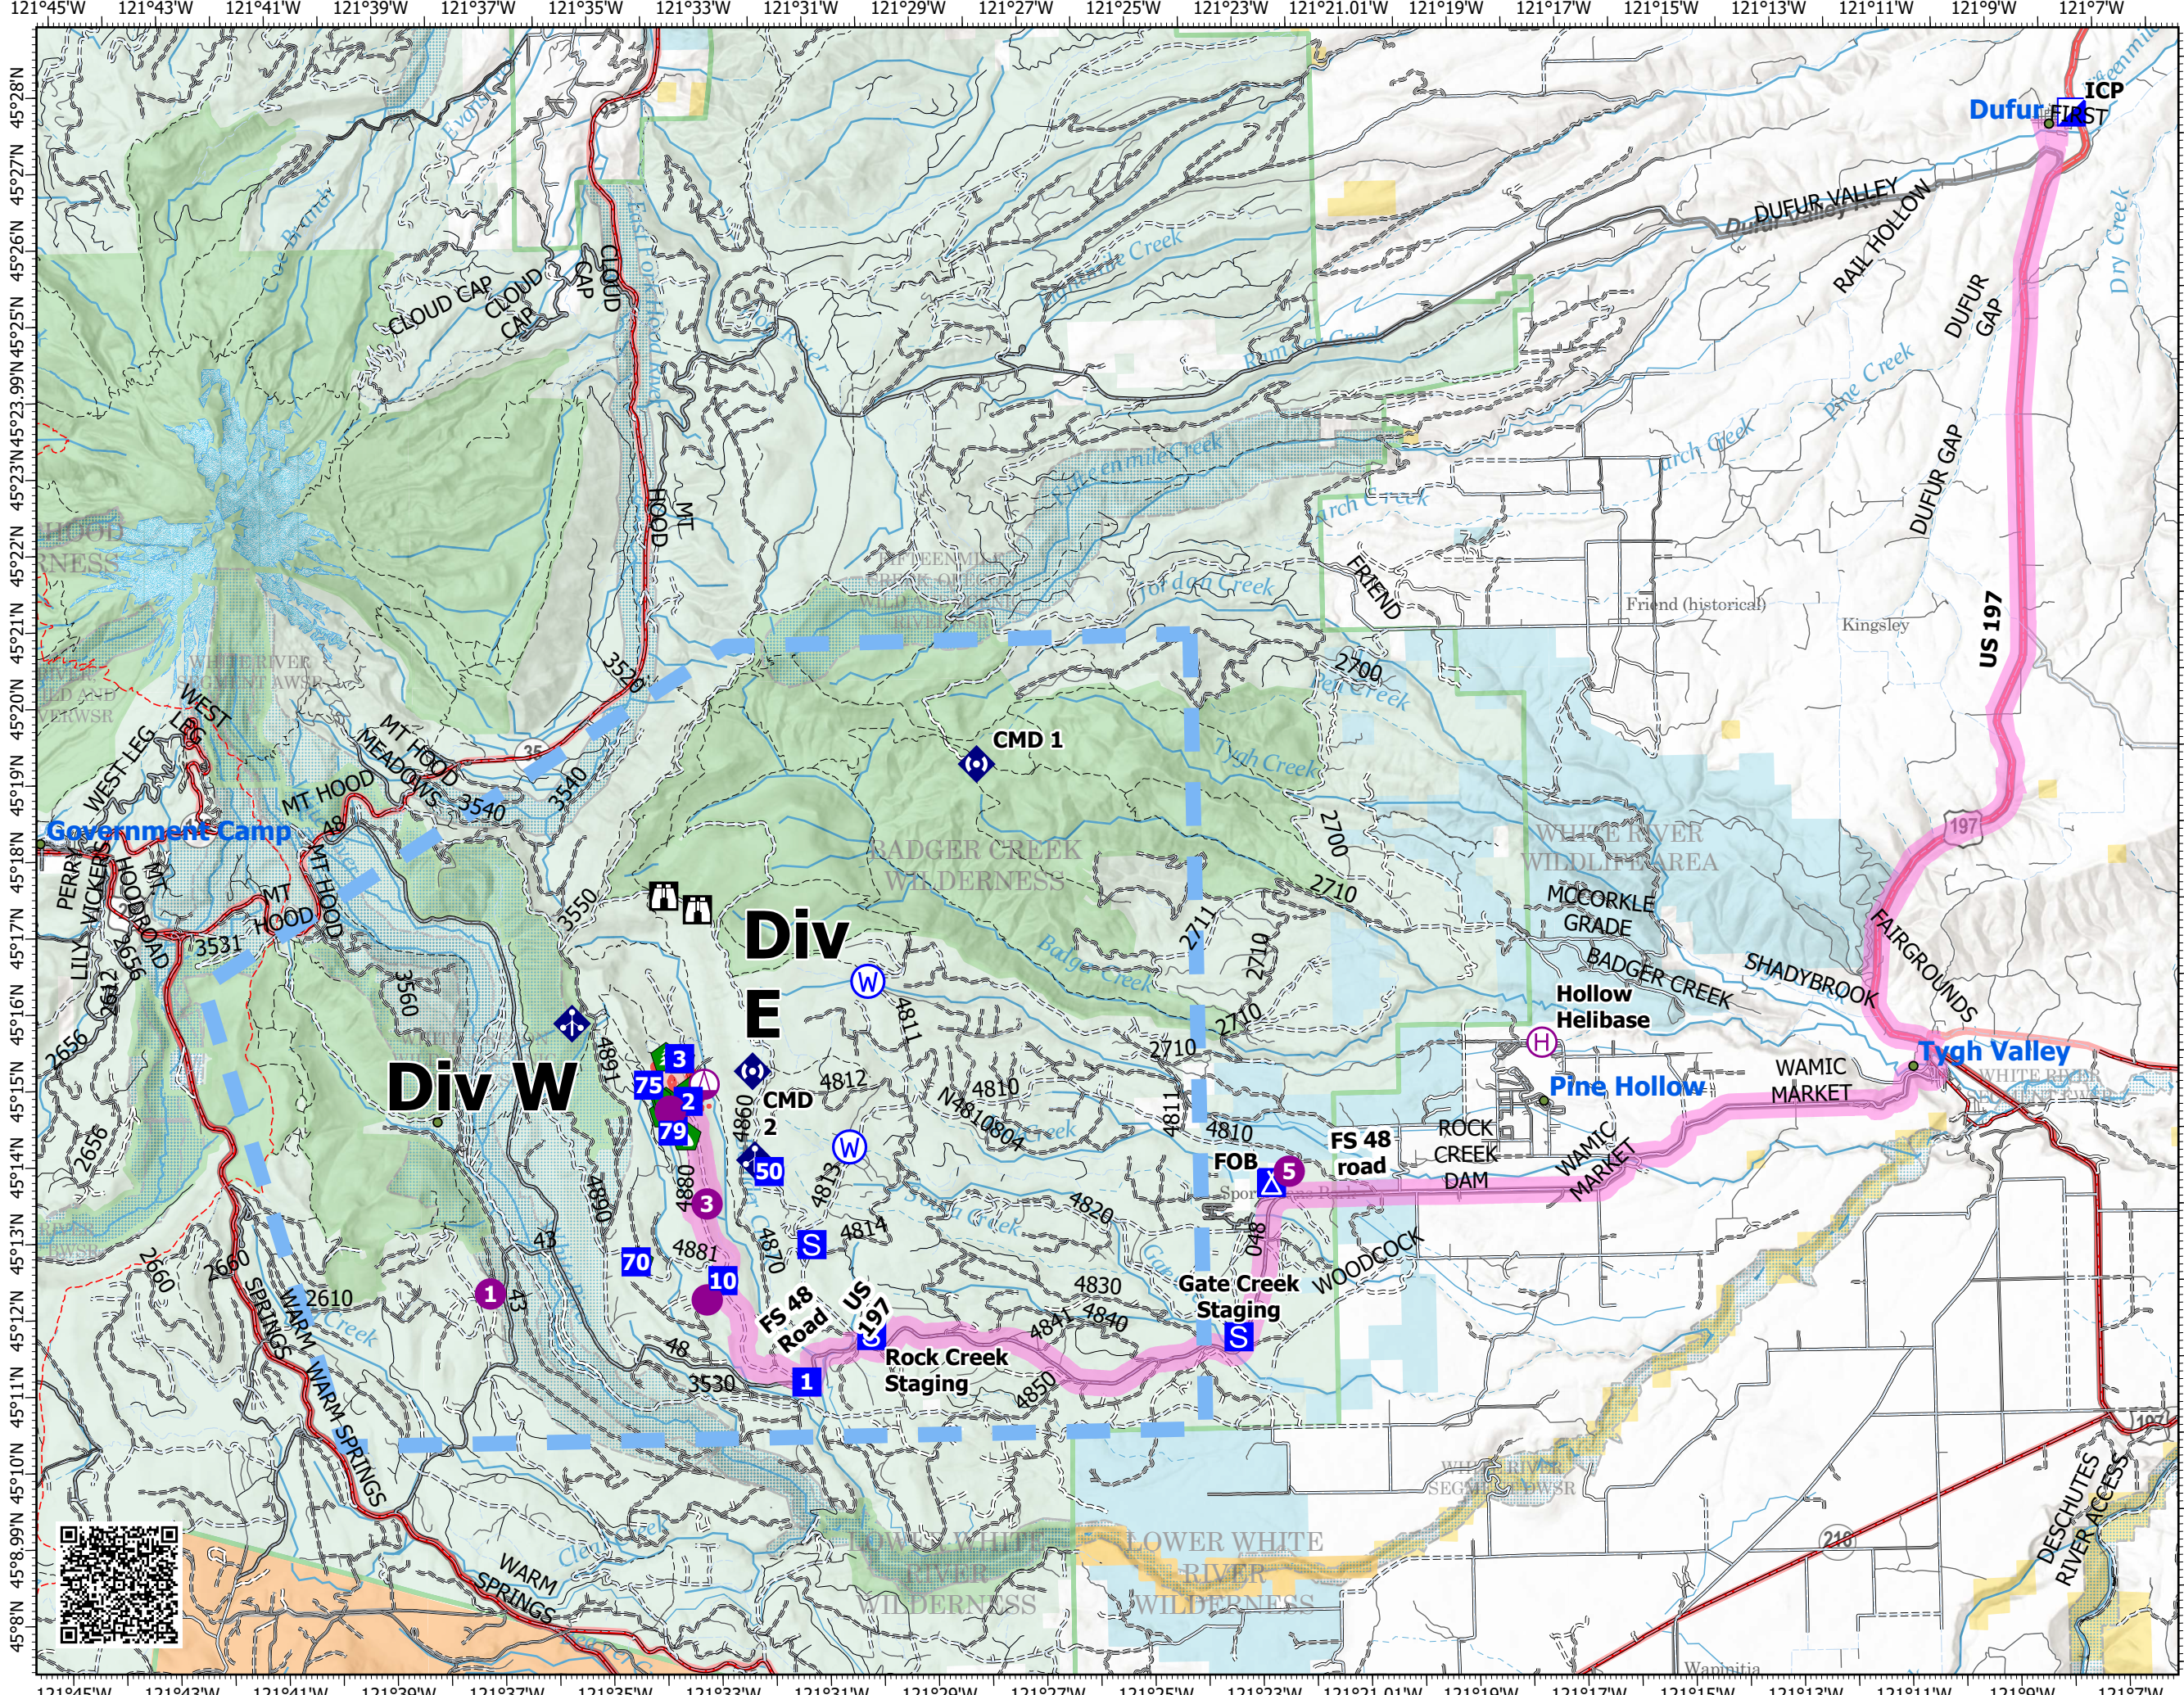

Transportation

Boulder Fire
OR-MHF-000583
7/19/2023

233 acres at 07/18/2023 @ 1900

- Helispot
- Helibase
- Sling Site
- Incident Command Post
- Drop Point
- Camp
- Staging Area
- Lookout
- Hot Spot - Spot Fire
- Road Repair
- Repair Point
- Hazard Tree
- Dozer Push
- Mobile Weather Unit
- Repeater
- Water Source
- Wildfire Daily Fire Perimeter
- Temporary Flight Restriction
- Paved Road
- Gravel Road
- Natural/Unk Surface Road
- or_trans_network_public_boulder (labels)
- Highway
- Parking
- Road - Light Duty - Dirt
- Road - Light Duty - Gravel
- Road - Light Duty - Paved
- Road - Light Duty - Unspecified Composition
- Road - Unimproved
- Trail
- Trail - Nat Rec/Scenic/Historic
- Under/Overpass Space -Rd/R.R.
- Main Access Route

NW IMT 10
7/18/2023 1930
Acres from IR and GPS
North American 1983 Datum.