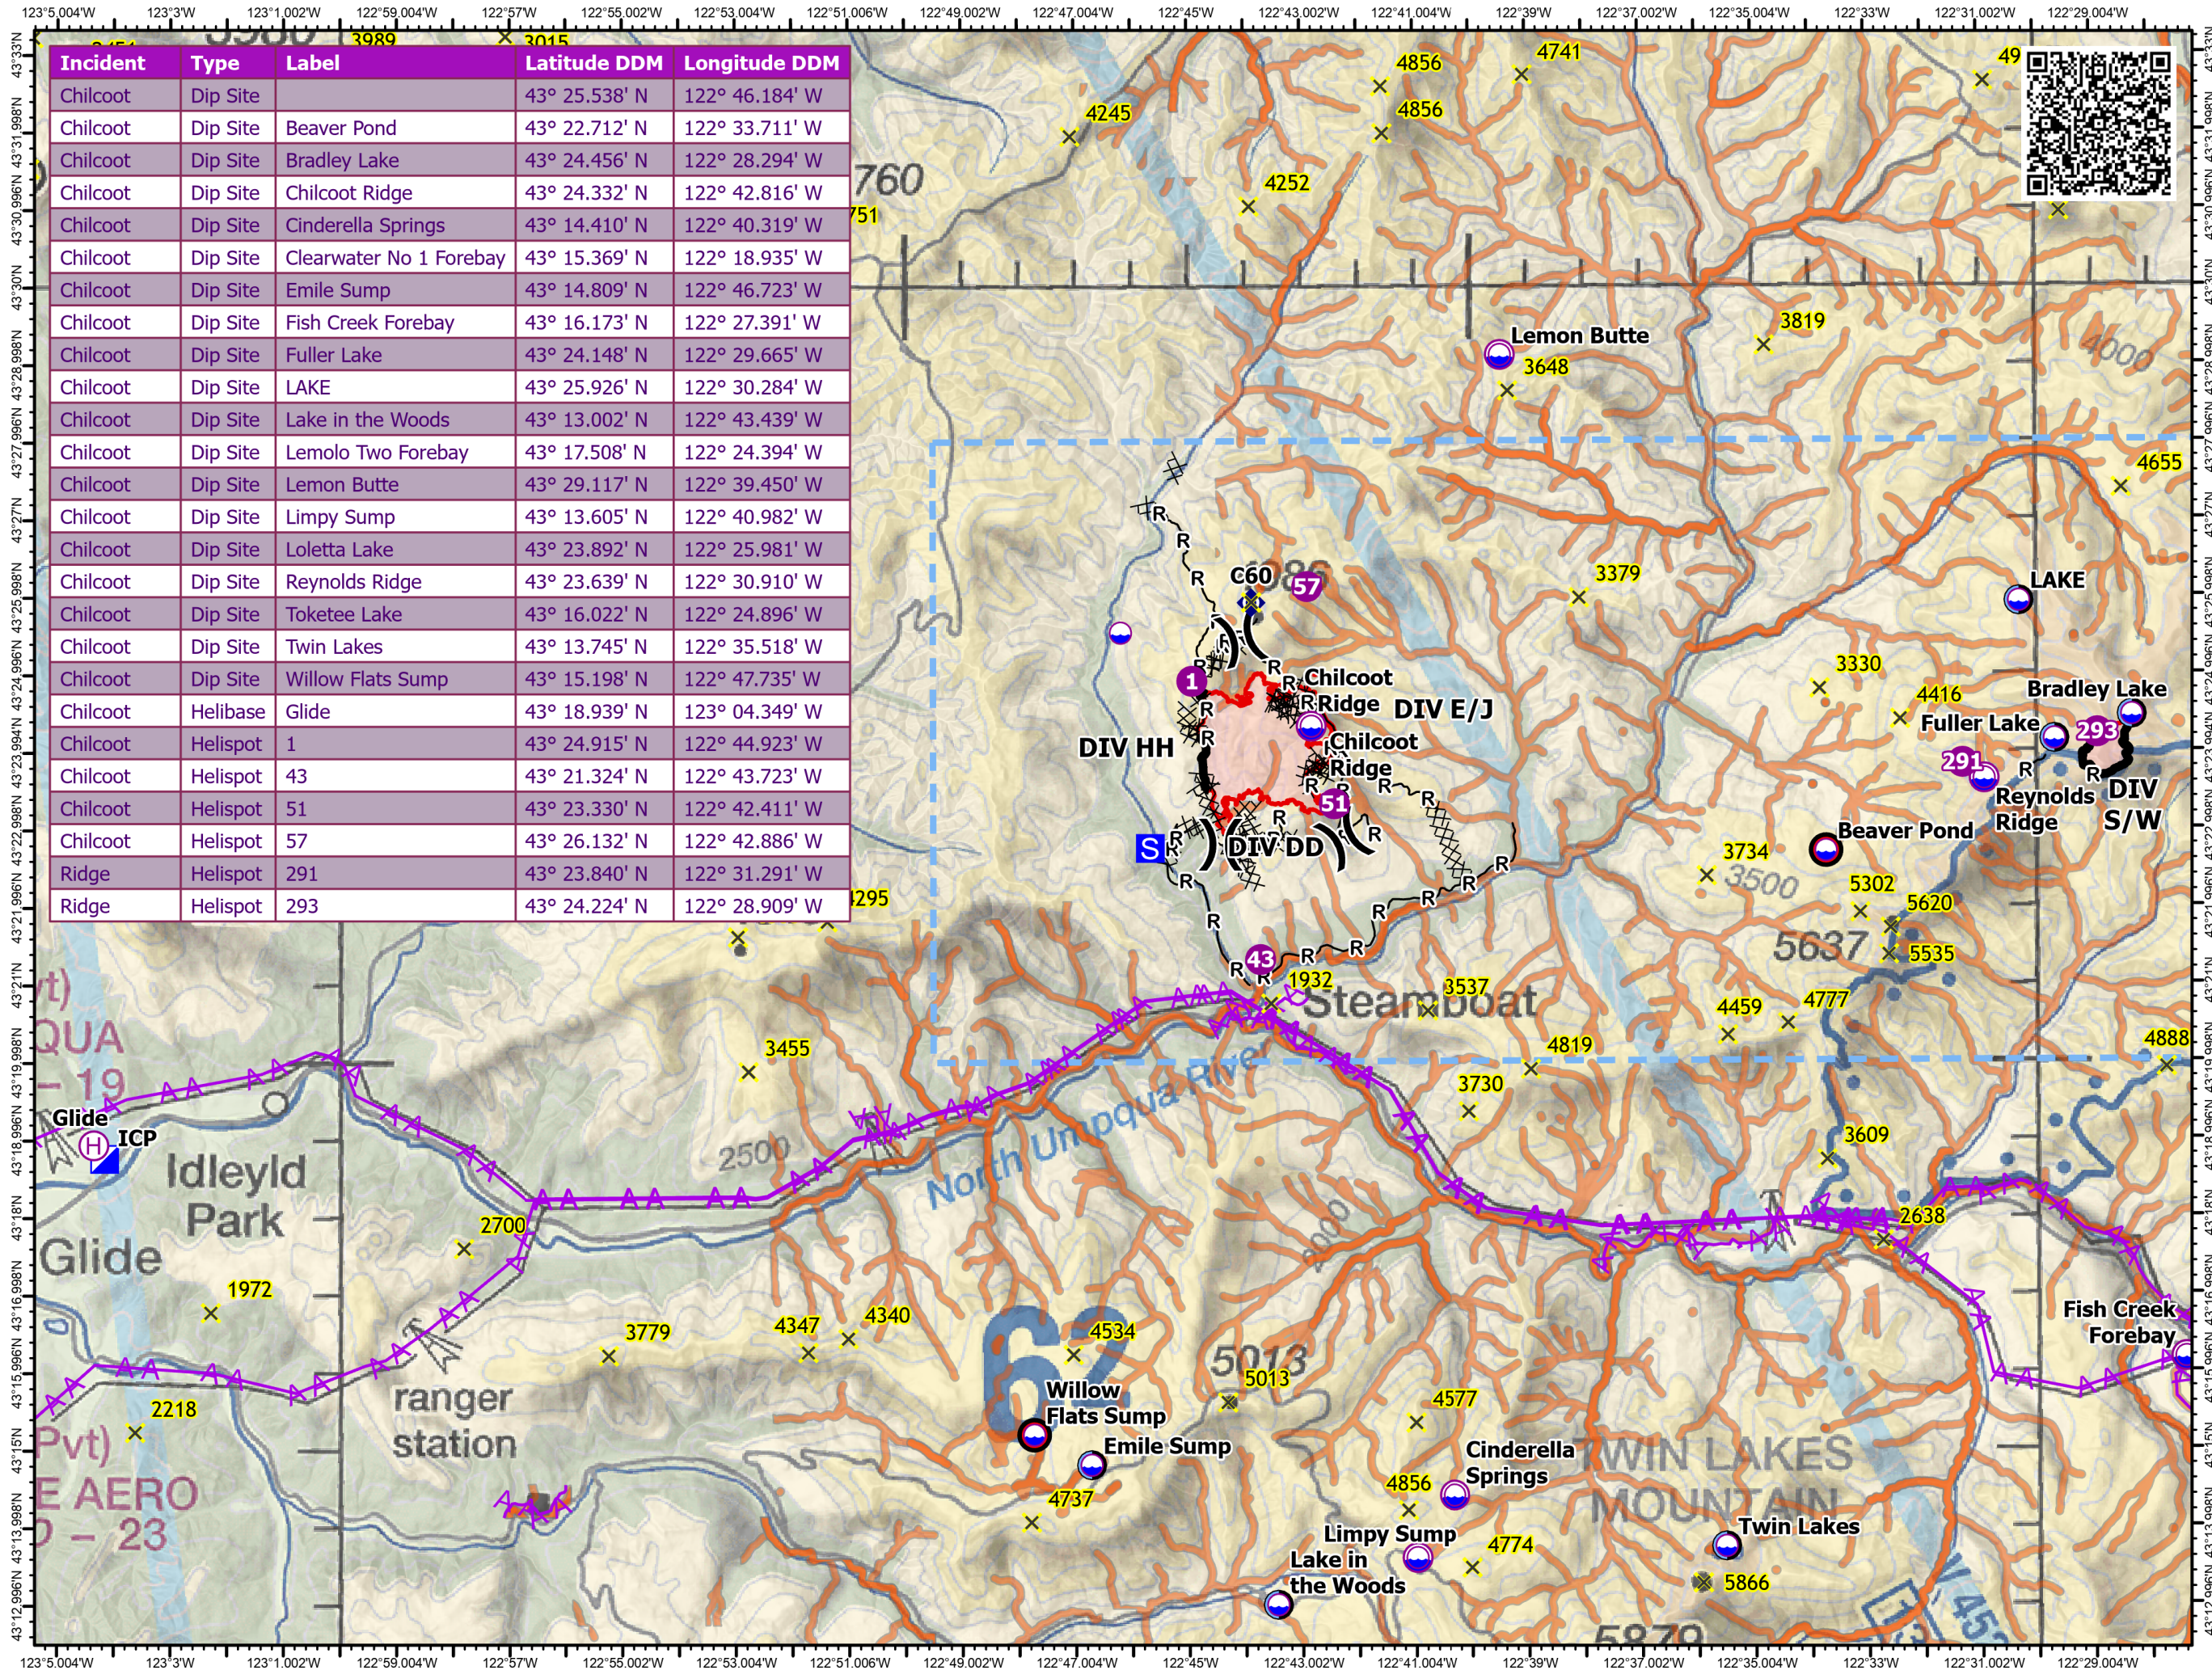

Incident	Type	Label	Latitude DDM	Longitude DDM
Chilcoot	Dip Site		43° 25.538' N	122° 46.184' W
Chilcoot	Dip Site	Beaver Pond	43° 22.712' N	122° 33.711' W
Chilcoot	Dip Site	Bradley Lake	43° 24.456' N	122° 28.294' W
Chilcoot	Dip Site	Chilcoot Ridge	43° 24.332' N	122° 42.816' W
Chilcoot	Dip Site	Cinderella Springs	43° 14.410' N	122° 40.319' W
Chilcoot	Dip Site	Clearwater No 1 Forebay	43° 15.369' N	122° 18.935' W
Chilcoot	Dip Site	Emile Sump	43° 14.809' N	122° 46.723' W
Chilcoot	Dip Site	Fish Creek Forebay	43° 16.173' N	122° 27.391' W
Chilcoot	Dip Site	Fuller Lake	43° 24.148' N	122° 29.665' W
Chilcoot	Dip Site	LAKE	43° 25.926' N	122° 30.284' W
Chilcoot	Dip Site	Lake in the Woods	43° 13.002' N	122° 43.439' W
Chilcoot	Dip Site	Lemolo Two Forebay	43° 17.508' N	122° 24.394' W
Chilcoot	Dip Site	Lemon Butte	43° 29.117' N	122° 39.450' W
Chilcoot	Dip Site	Limpy Sump	43° 13.605' N	122° 40.982' W
Chilcoot	Dip Site	Loletta Lake	43° 23.892' N	122° 25.981' W
Chilcoot	Dip Site	Reynolds Ridge	43° 23.639' N	122° 30.910' W
Chilcoot	Dip Site	Toketee Lake	43° 16.022' N	122° 24.896' W
Chilcoot	Dip Site	Twin Lakes	43° 13.745' N	122° 35.518' W
Chilcoot	Dip Site	Willow Flats Sump	43° 15.198' N	122° 47.735' W
Chilcoot	Helibase	Glide	43° 18.939' N	123° 04.349' W
Chilcoot	Helispot	1	43° 24.915' N	122° 44.923' W
Chilcoot	Helispot	43	43° 21.324' N	122° 43.723' W
Chilcoot	Helispot	51	43° 23.330' N	122° 42.411' W
Chilcoot	Helispot	57	43° 26.132' N	122° 42.886' W
Ridge	Helispot	291	43° 23.840' N	122° 31.291' W
Ridge	Helispot	293	43° 24.224' N	122° 28.909' W

9/7/2023 2044  
 Acres from IR and GPS  
 North American 1983 Datum.  
 LatLong Grid