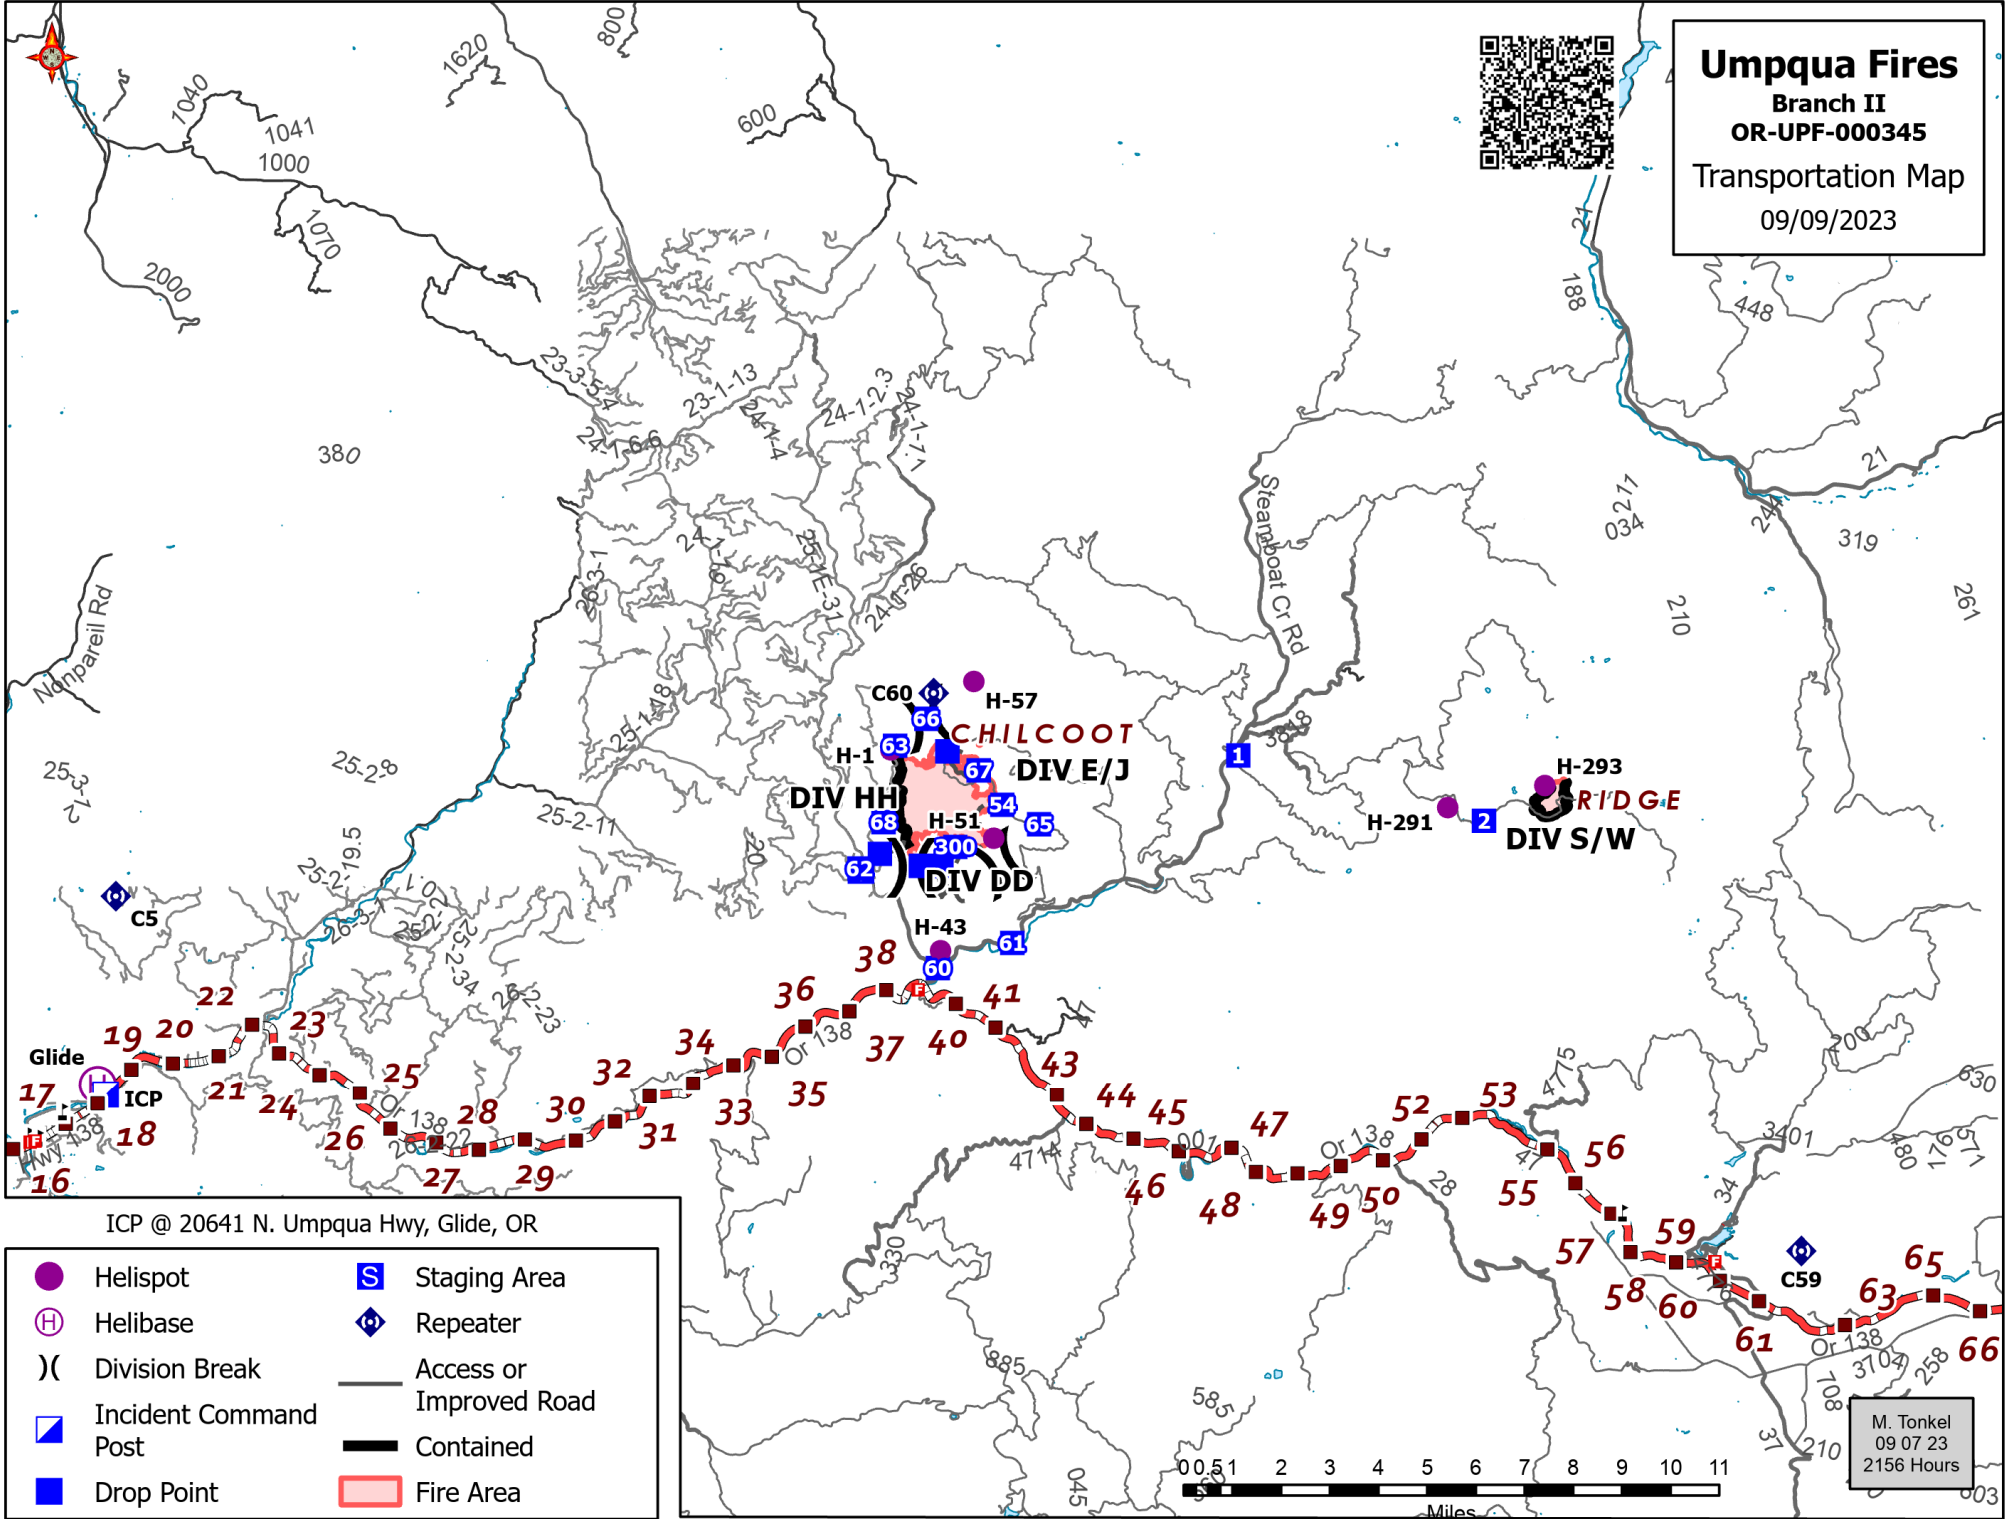

Umpqua Fires
 Branch II
 OR-UPF-000345
 Transportation Map
 09/09/2023

ICP @ 20641 N. Umpqua Hwy, Glide, OR

Helispot	Staging Area
Helibase	Repeater
Division Break	Access or Improved Road
Incident Command Post	Contained
Drop Point	Fire Area

M. Tonkel
 09 07 23
 2156 Hours