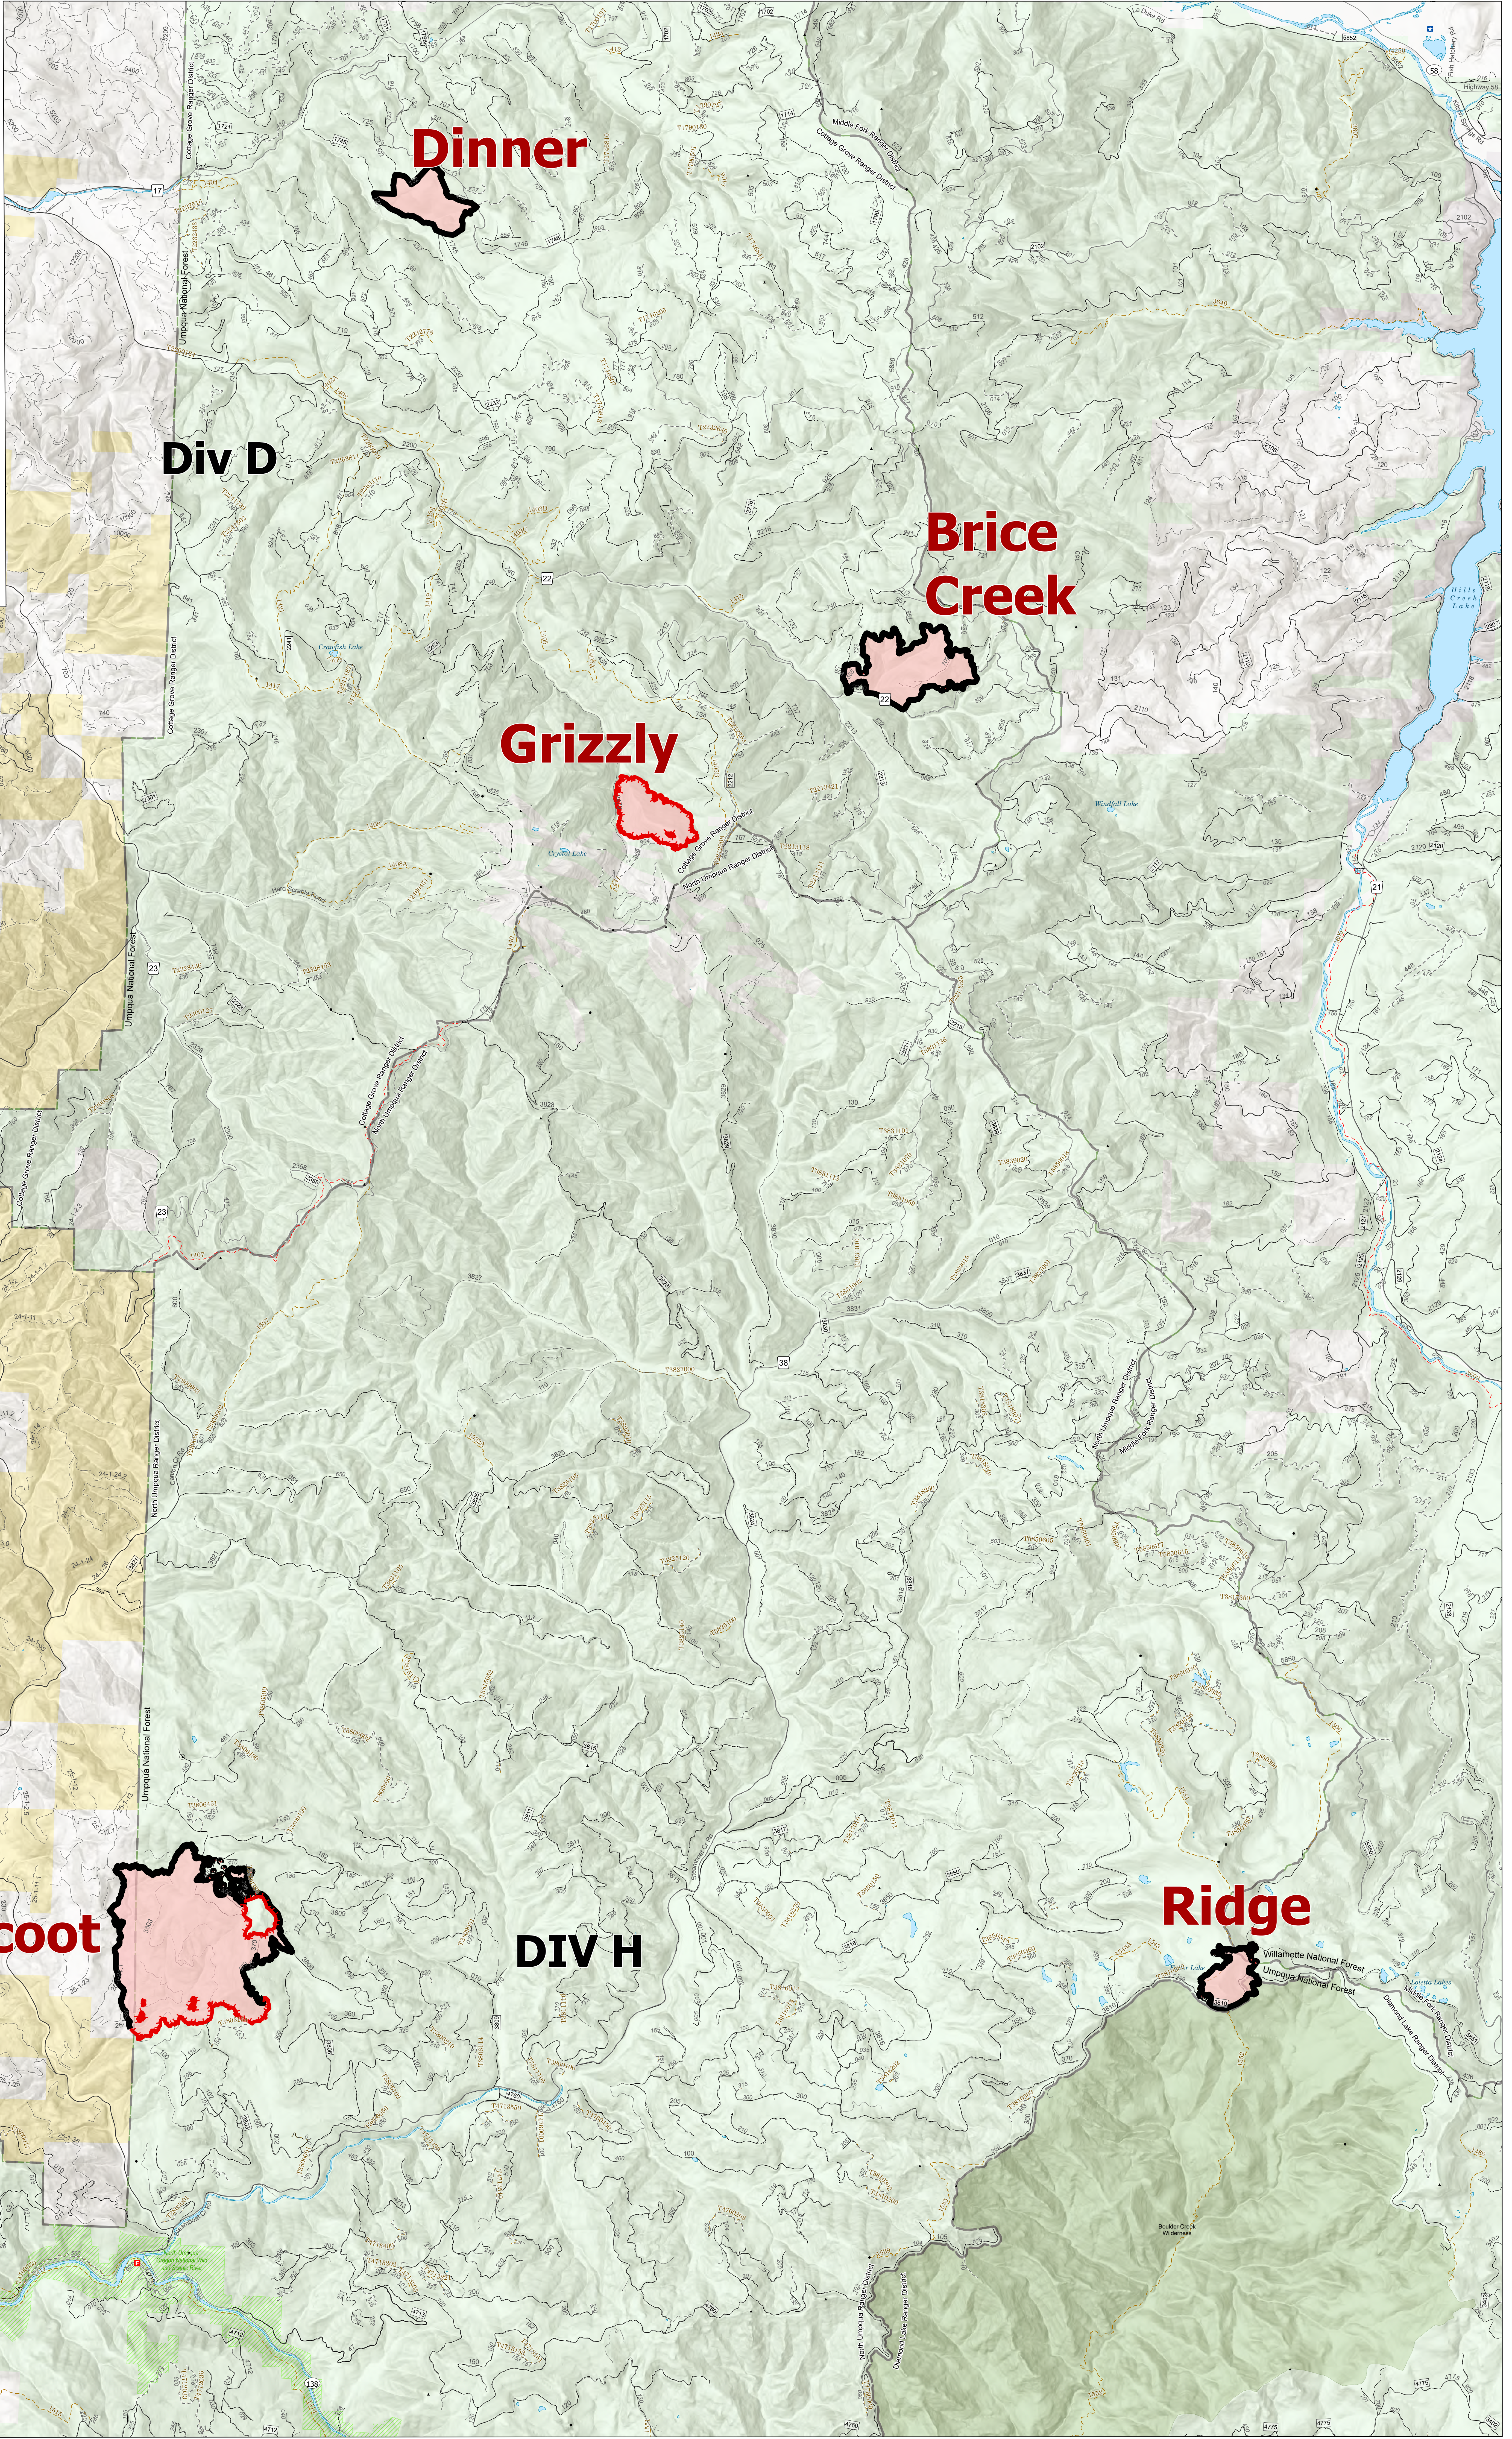

Briefing

Umpqua Fires

Brice Creek, Dinner, Grizzly, Chilcoot, Ridge

09/26/2023

0 0.25 0.5 1 1.5 2 Miles

Incident Name	Map Method	Comments	Acres
Brice Creek	Mixed Methods	IR and GPS	571
Dinner	Mixed Methods	IR and GPS	304
Ridge	Mixed Methods	IR and GPS	214
Chilcoot	Mixed Methods	IR and GPS	1940
Grizzly	Mixed Methods	IR and GPS	324

Dinner

**Brice
Creek**

Grizzly

Chilcoot

DIV H

Ridge

Div D