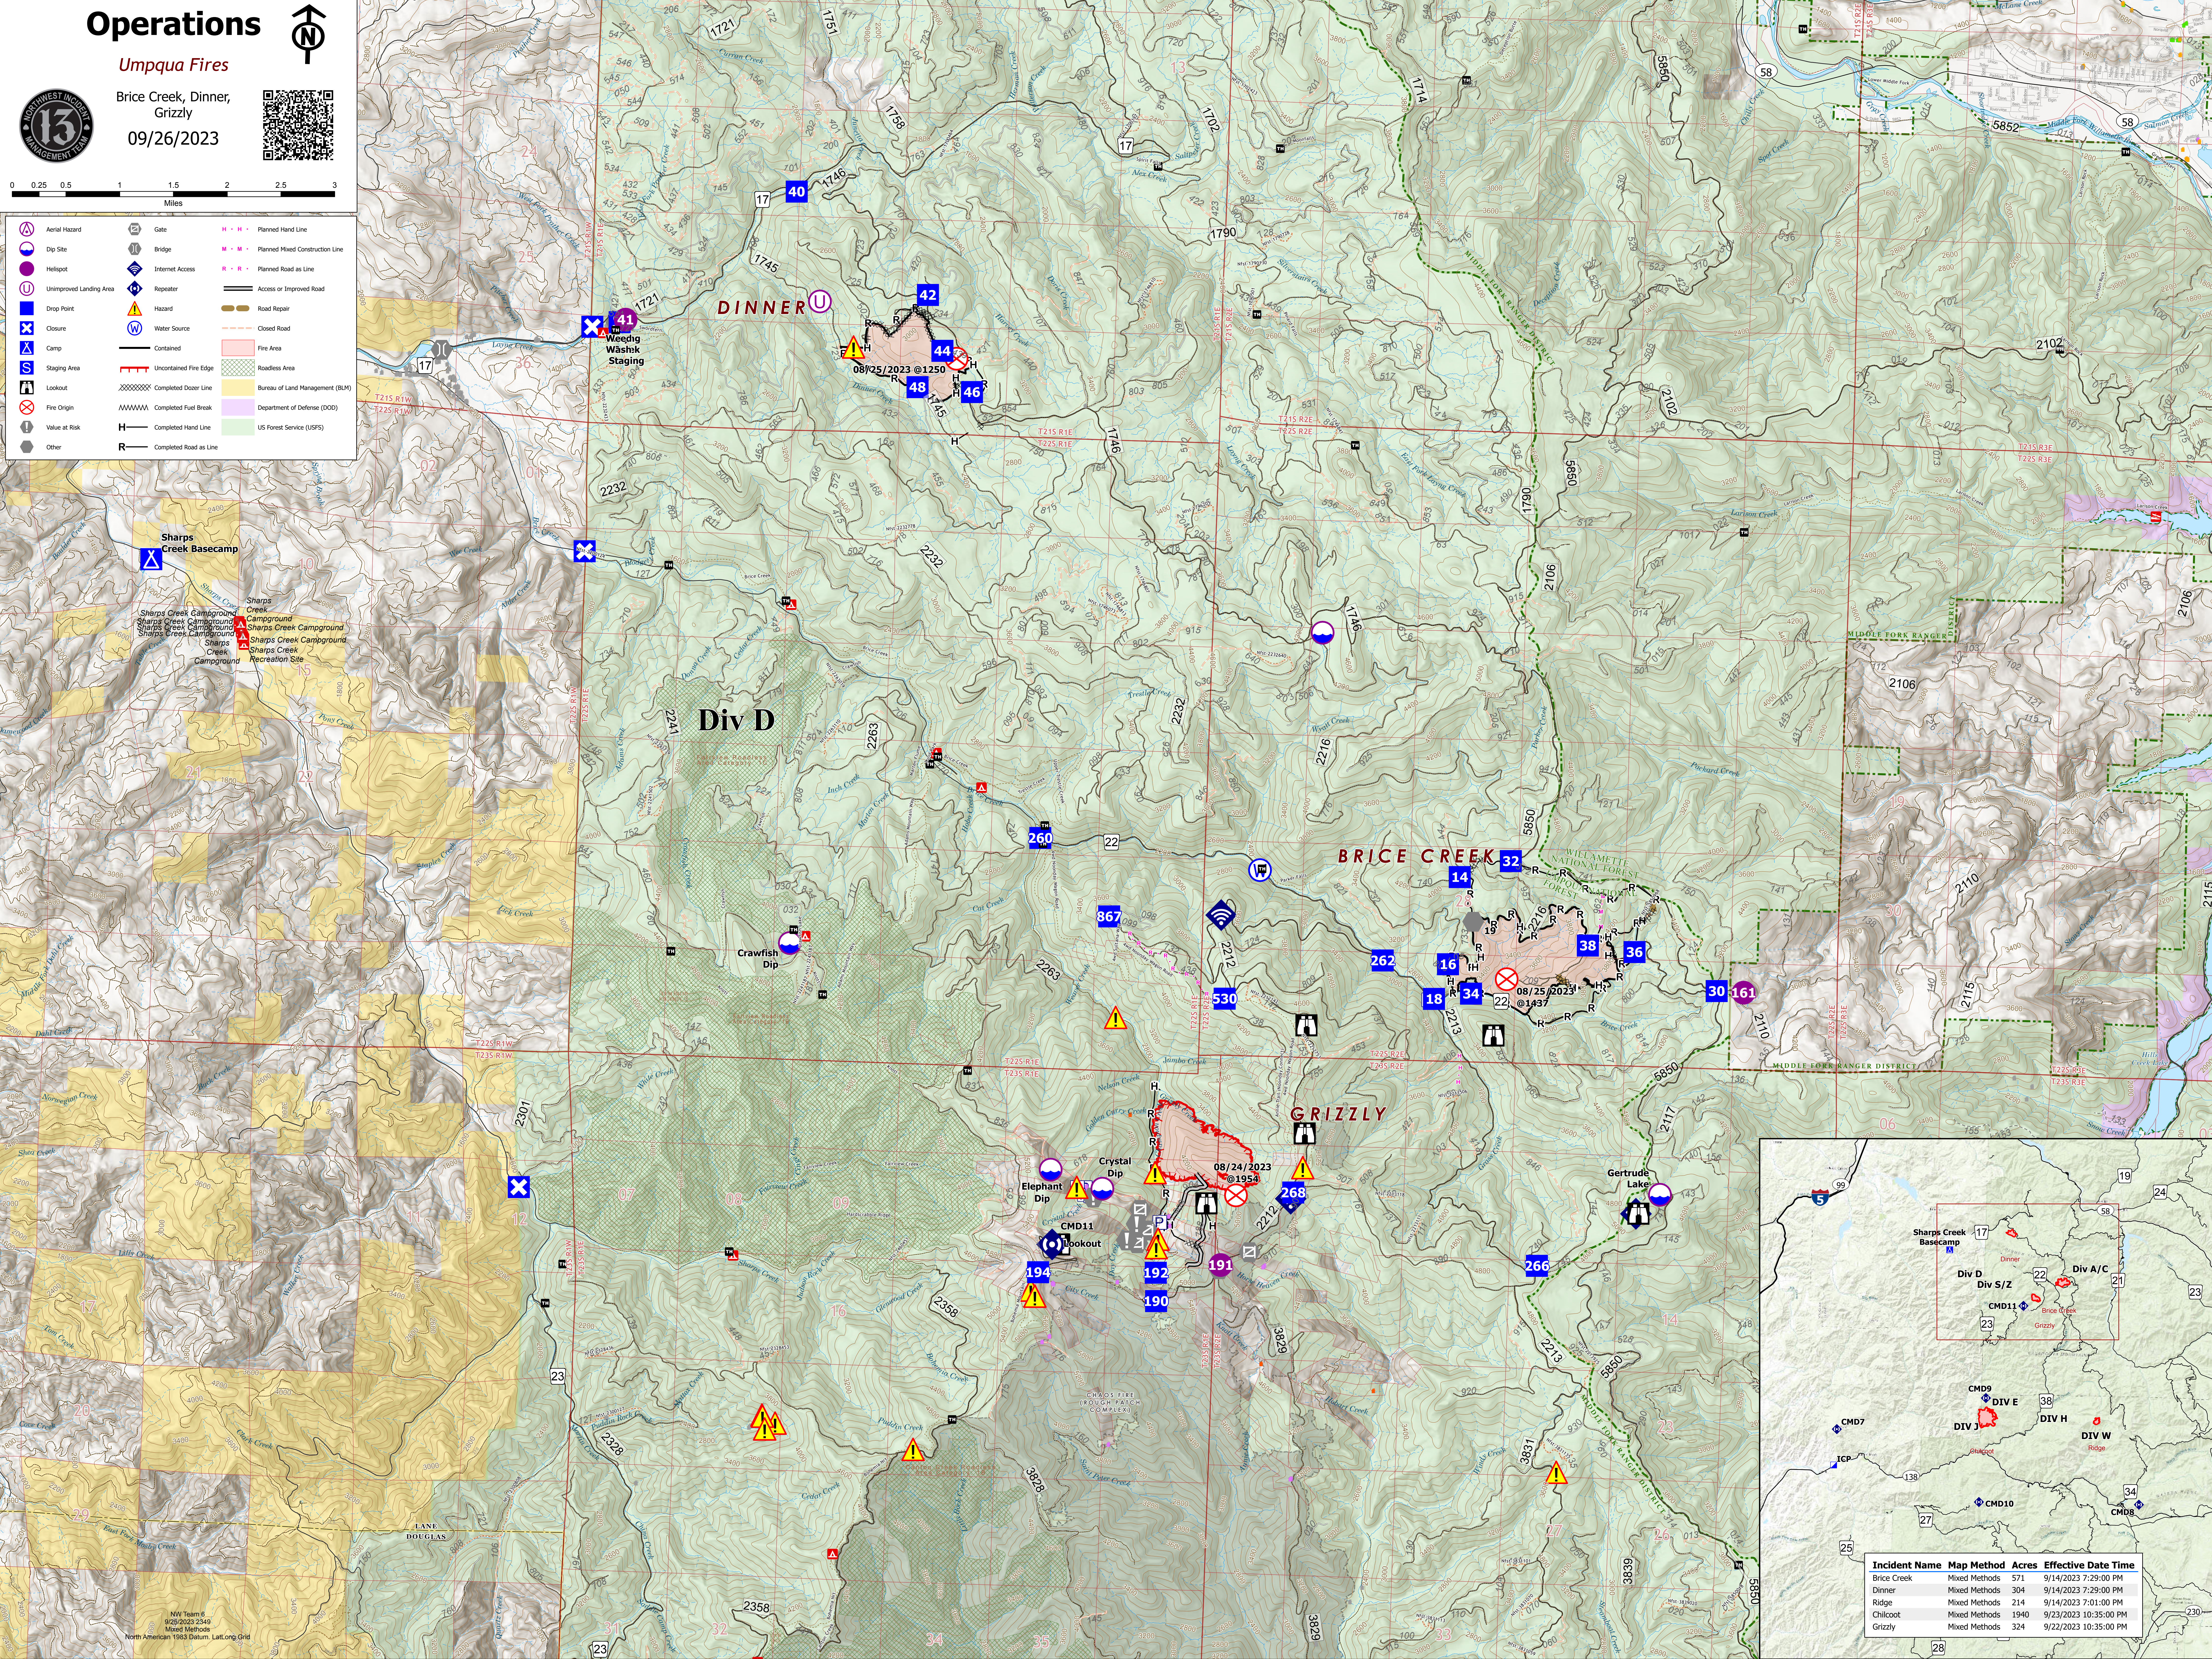

Operations

Umpqua Fires

Brice Creek, Dinner, Grizzly
09/26/2023

- Aerial Hazard
- Dip Site
- Helispot
- Unimproved Landing Area
- Drop Point
- Closure
- Camp
- Staging Area
- Lookout
- Fire Origin
- Value at Risk
- Other
- Gate
- Bridge
- Internet Access
- Repeater
- Hazard
- Water Source
- Completed Dozer Line
- Completed Fuel Break
- Value at Risk
- Other
- Planned Hand Line
- Planned Mixed Construction Line
- Planned Road as Line
- Access or Improved Road
- Road Repair
- Closed Road
- Fire Area
- Roadless Area
- Bureau of Land Management (BLM)
- Department of Defense (DOD)
- US Forest Service (USFS)
- Completed Road as Line

Incident Name	Map Method	Acres	Effective Date Time
Brice Creek	Mixed Methods	571	9/14/2023 7:29:00 PM
Dinner	Mixed Methods	304	9/14/2023 7:29:00 PM
Ridge	Mixed Methods	214	9/14/2023 7:01:00 PM
Chilcoot	Mixed Methods	1940	9/23/2023 10:35:00 PM
Grizzly	Mixed Methods	324	9/22/2023 10:35:00 PM

NW Team 6
9/26/2023 2:49
Mixed Methods
North American 1983 Datum, Lat, Long Grid