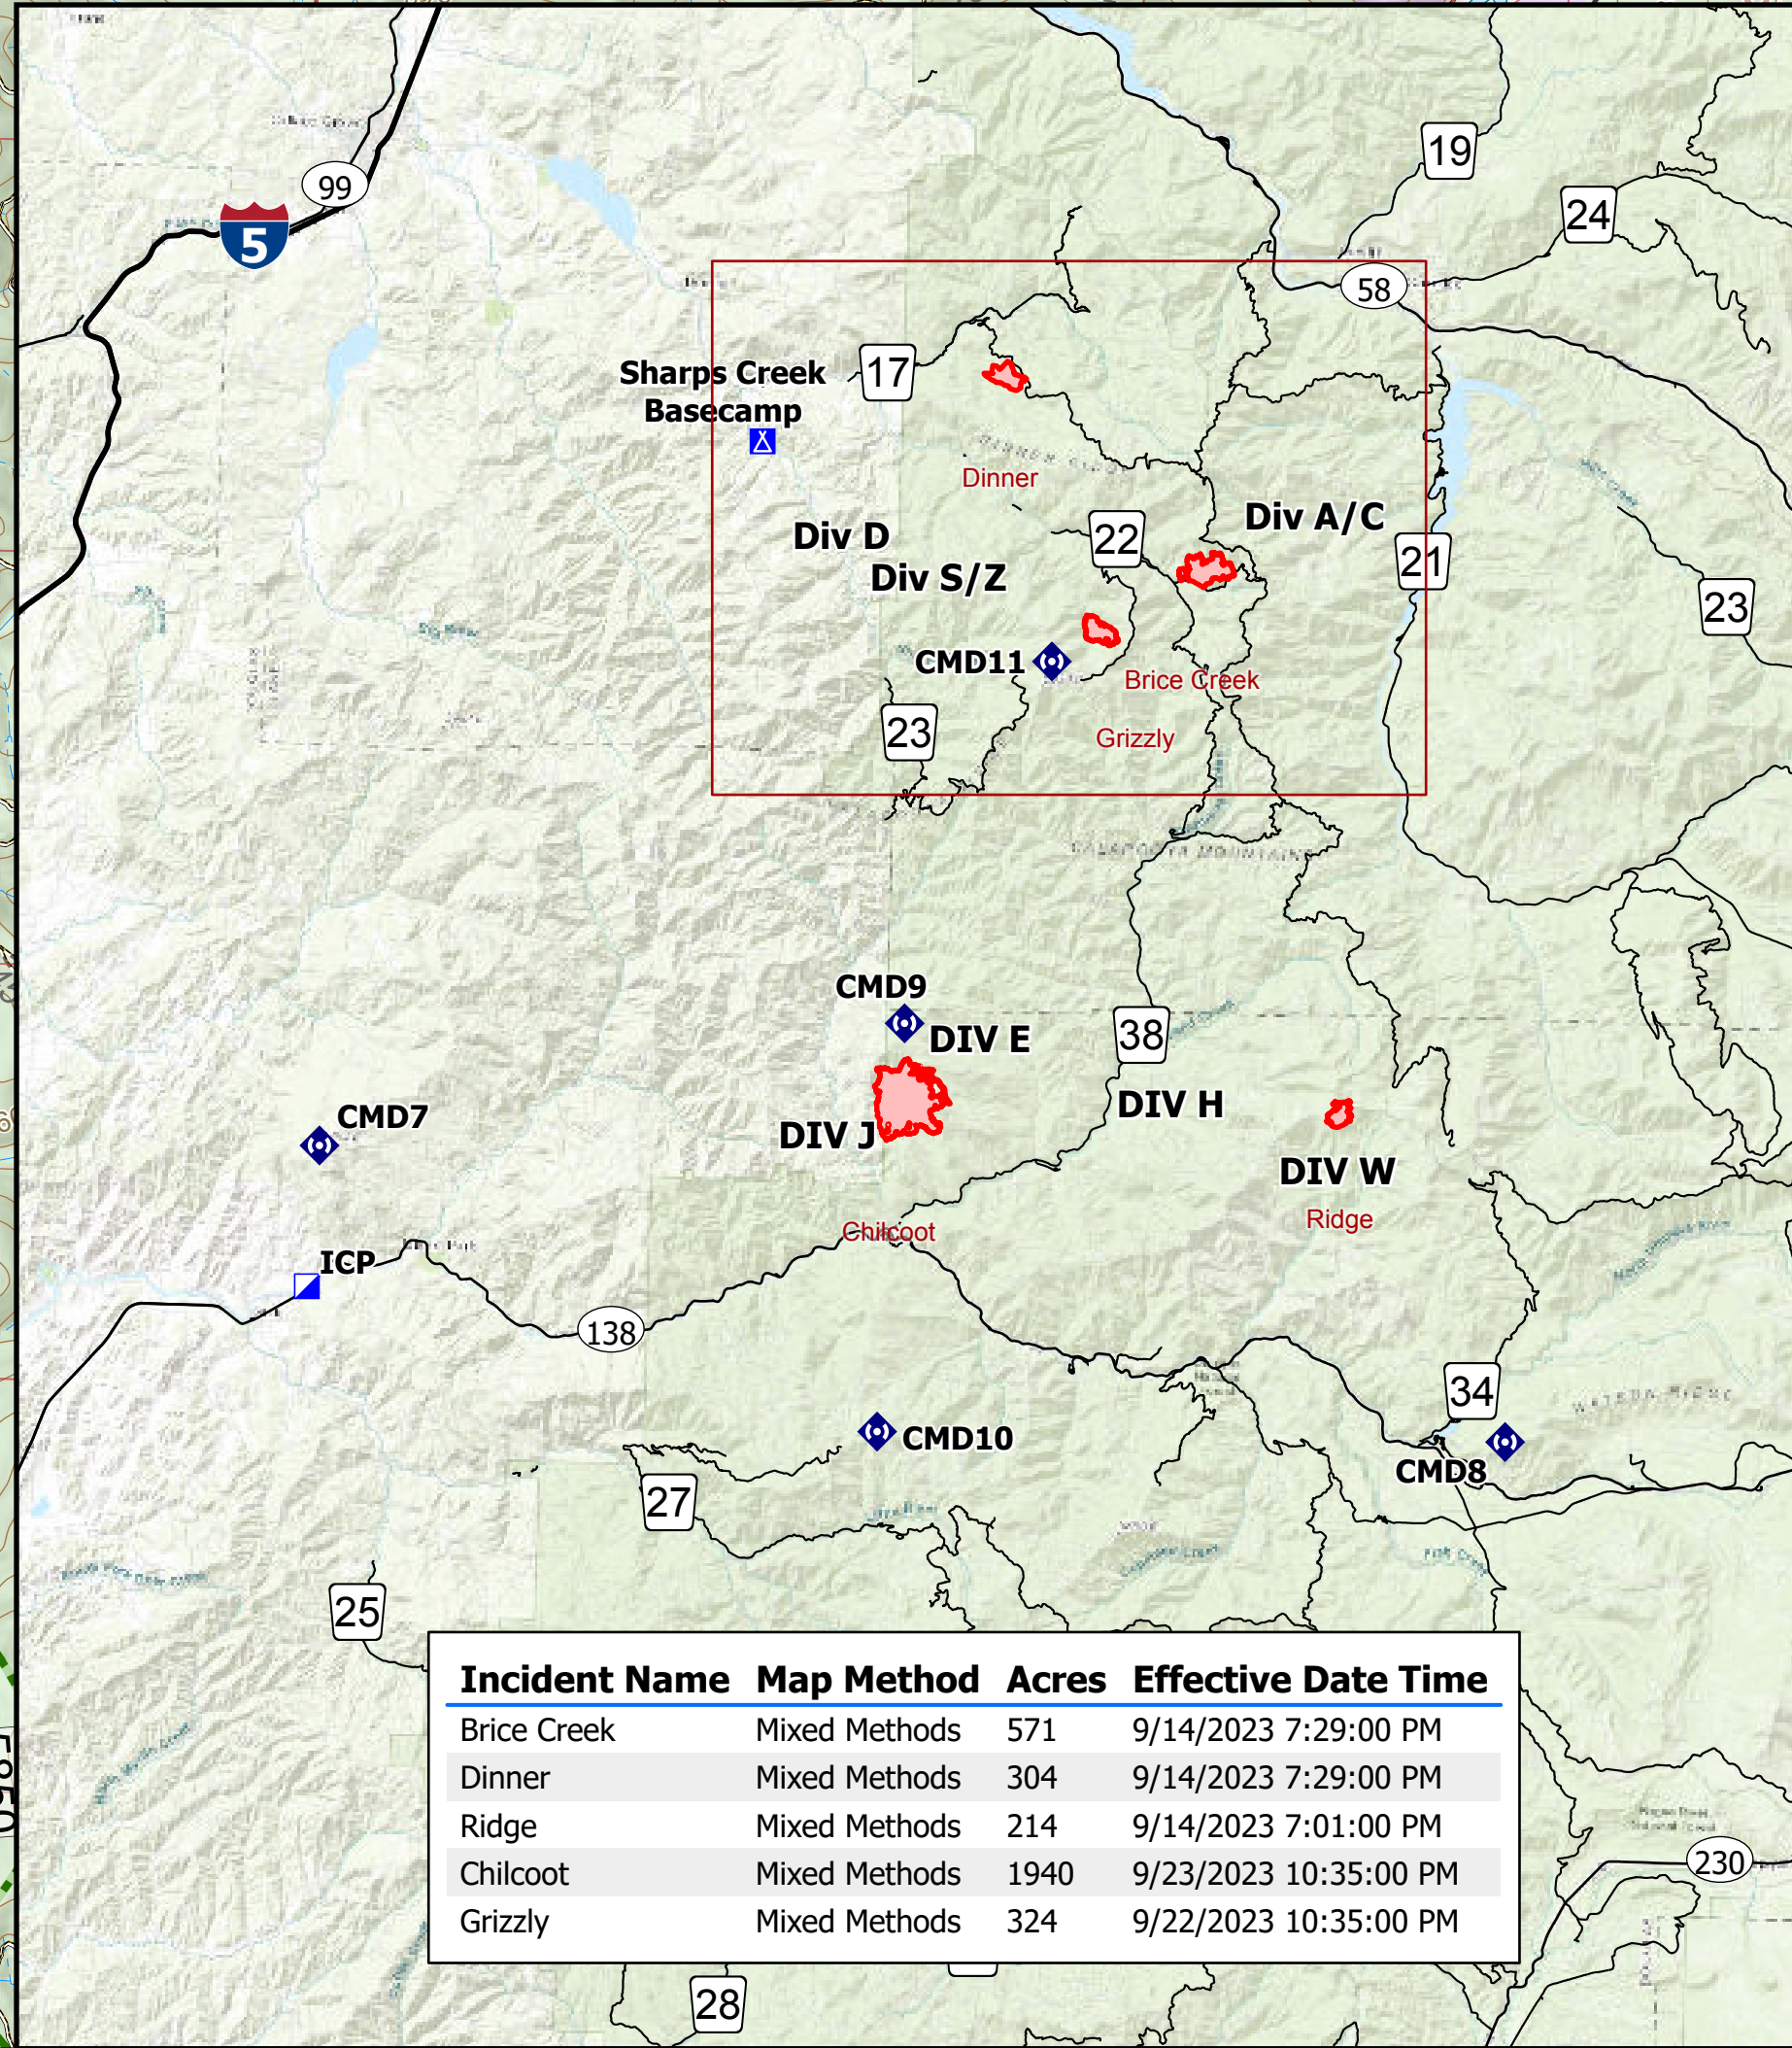

Operations

Umpqua Fires

Brice Creek, Dinner, Grizzly
09/26/2023

- Aerial Hazard
- Dip Site
- Helispot
- Unimproved Landing Area
- Drop Point
- Closure
- Camp
- Staging Area
- Lookout
- Fire Origin
- Value at Risk
- Other
- Gate
- Bridge
- Internet Access
- Repeater
- Hazard
- Water Source
- Completed Dozer Line
- Completed Fuel Break
- Value at Risk
- Other
- Planned Hand Line
- Planned Mixed Construction Line
- Planned Road as Line
- Access or Improved Road
- Road Repair
- Closed Road
- Fire Area
- Roadless Area
- Bureau of Land Management (BLM)
- Department of Defense (DOD)
- US Forest Service (USFS)
- Completed Road as Line

Incident Name	Map Method	Acres	Effective Date Time
Brice Creek	Mixed Methods	571	9/14/2023 7:29:00 PM
Dinner	Mixed Methods	304	9/14/2023 7:29:00 PM
Ridge	Mixed Methods	214	9/14/2023 7:01:00 PM
Chilcoot	Mixed Methods	1940	9/23/2023 10:35:00 PM
Grizzly	Mixed Methods	324	9/22/2023 10:35:00 PM

NW Team 6
9/26/2023 2:49
Mixed Methods
North American 1983 Datum, Lat, Long Grid