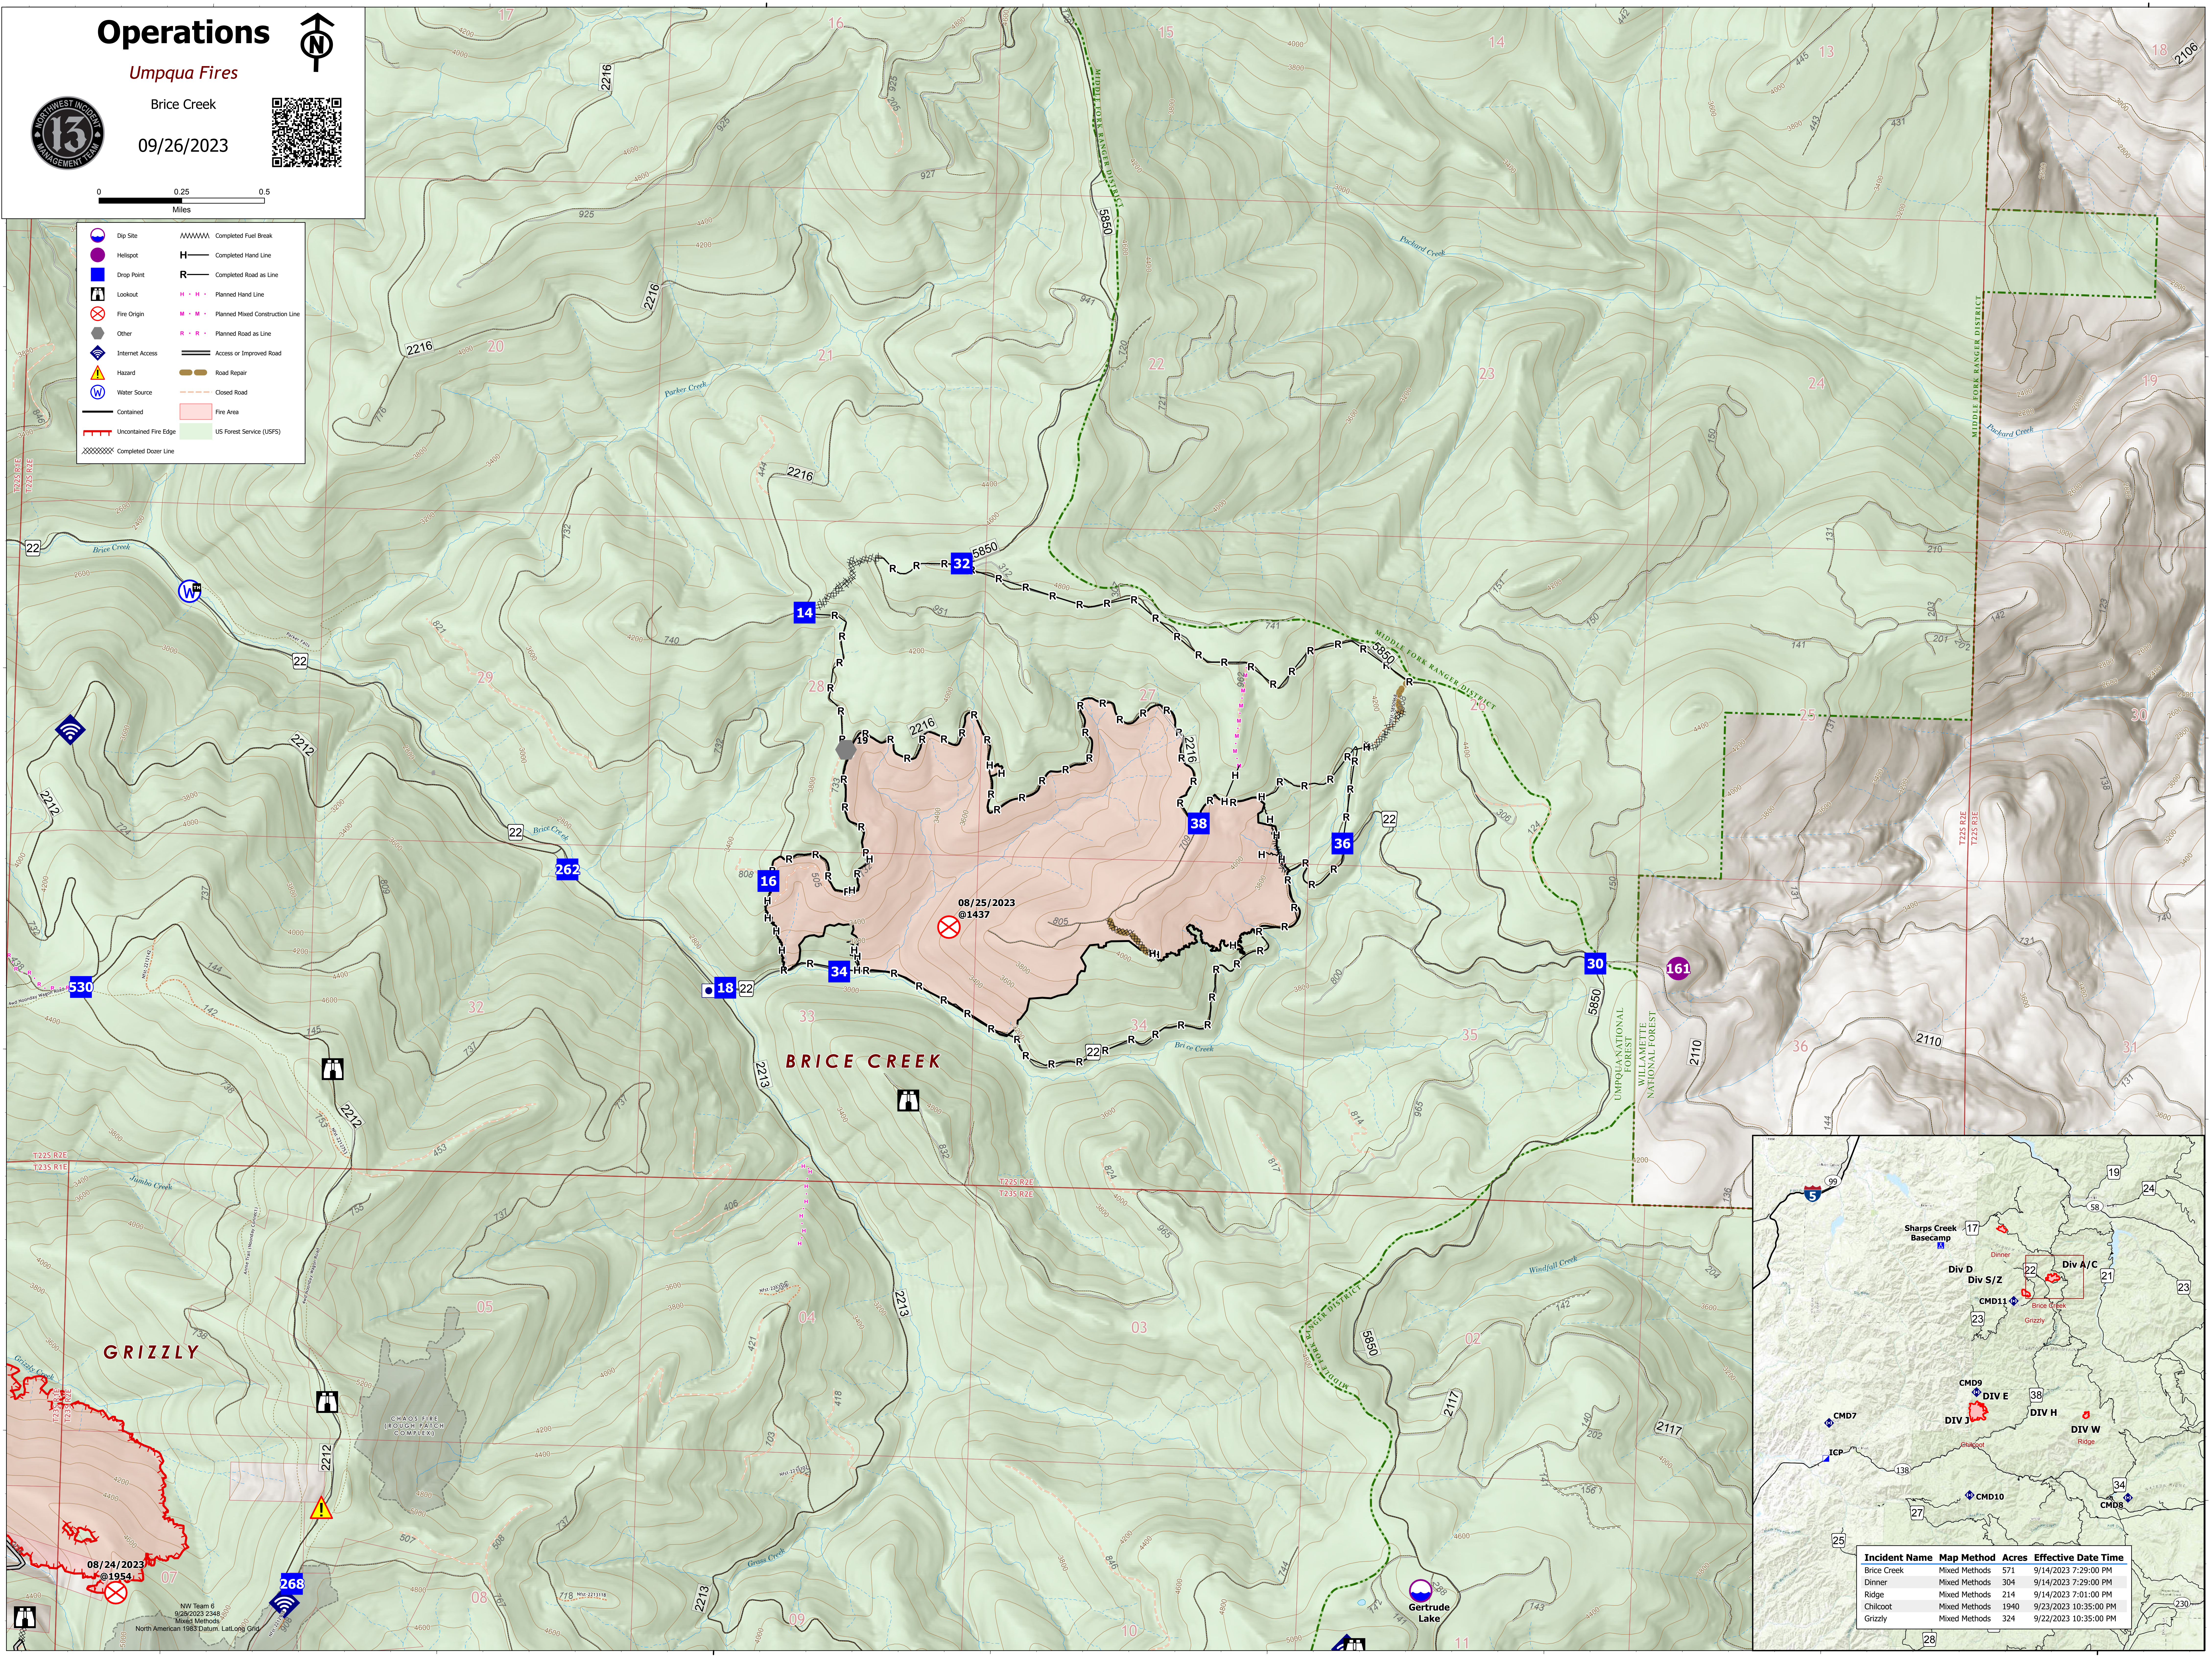

# Operations

Umpqua Fires

Brice Creek

09/26/2023

0 0.25 0.5 Miles

- Dip Site
- Helispot
- Drop Point
- Lookout
- Fire Origin
- Other
- Internet Access
- Hazard
- Water Source
- Contained
- Uncontained Fire Edge
- Completed Dozer Line
- Completed Fuel Break
- Completed Hand Line
- Completed Road as Line
- Planned Hand Line
- Planned Mixed Construction Line
- Planned Road as Line
- Access or Improved Road
- Road Repair
- Closed Road
- Fire Area
- US Forest Service (USFS)

GRIZZLY

BRICE CREEK

08/24/2023 @1954

08/25/2023 @1437

Gertrude Lake

NW Team 6  
9/26/2023 2346  
Mixed Methods  
North American 1983 Datum, Lat, Long GCS