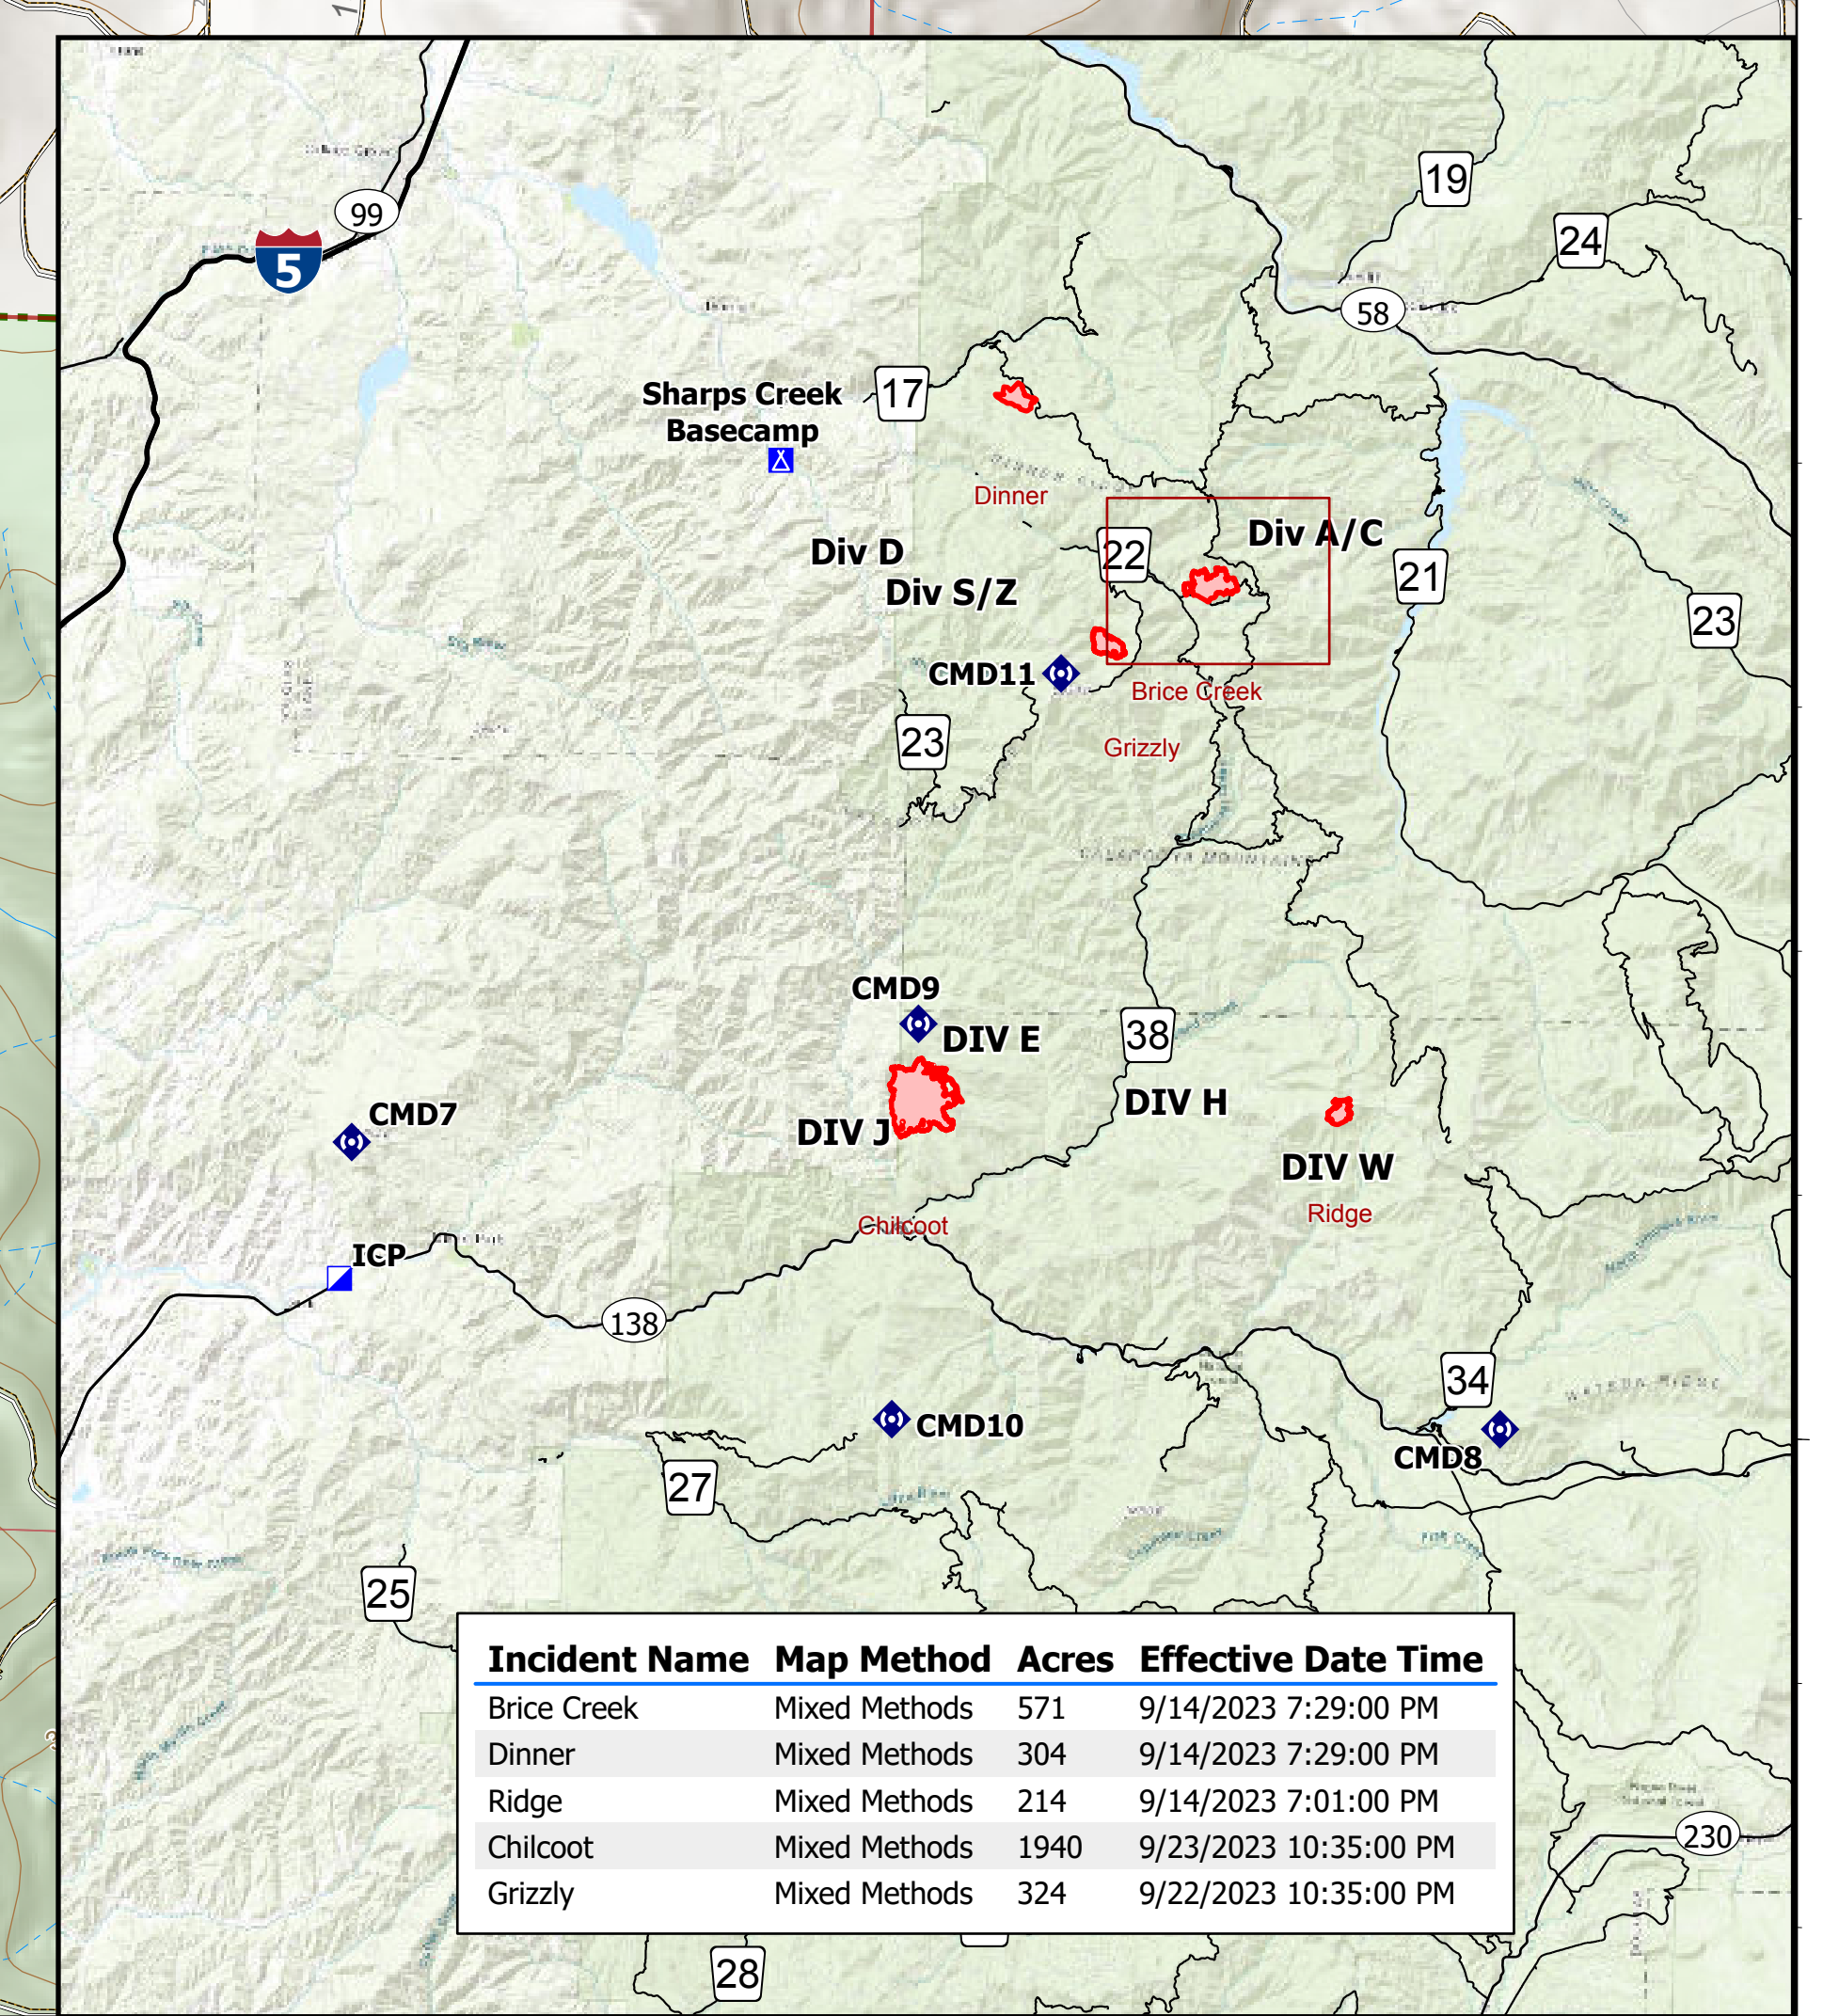

# Operations

Umpqua Fires

Brice Creek

09/26/2023

0 0.25 0.5 Miles

- Dip Site
- Helispot
- Drop Point
- Lookout
- Fire Origin
- Other
- Internet Access
- Hazard
- Water Source
- Contained
- Uncontained Fire Edge
- Completed Dozer Line
- Completed Fuel Break
- Completed Hand Line
- Completed Road as Line
- Planned Hand Line
- Planned Mixed Construction Line
- Planned Road as Line
- Access or Improved Road
- Road Repair
- Closed Road
- Fire Area
- US Forest Service (USFS)

GRIZZLY

BRICE CREEK

08/24/2023 @1954

08/25/2023 @1437

Gertrude Lake

NW Team 6  
9/26/2023 2346  
Mixed Methods  
North American 1983 Datum, Lat, Long GCS