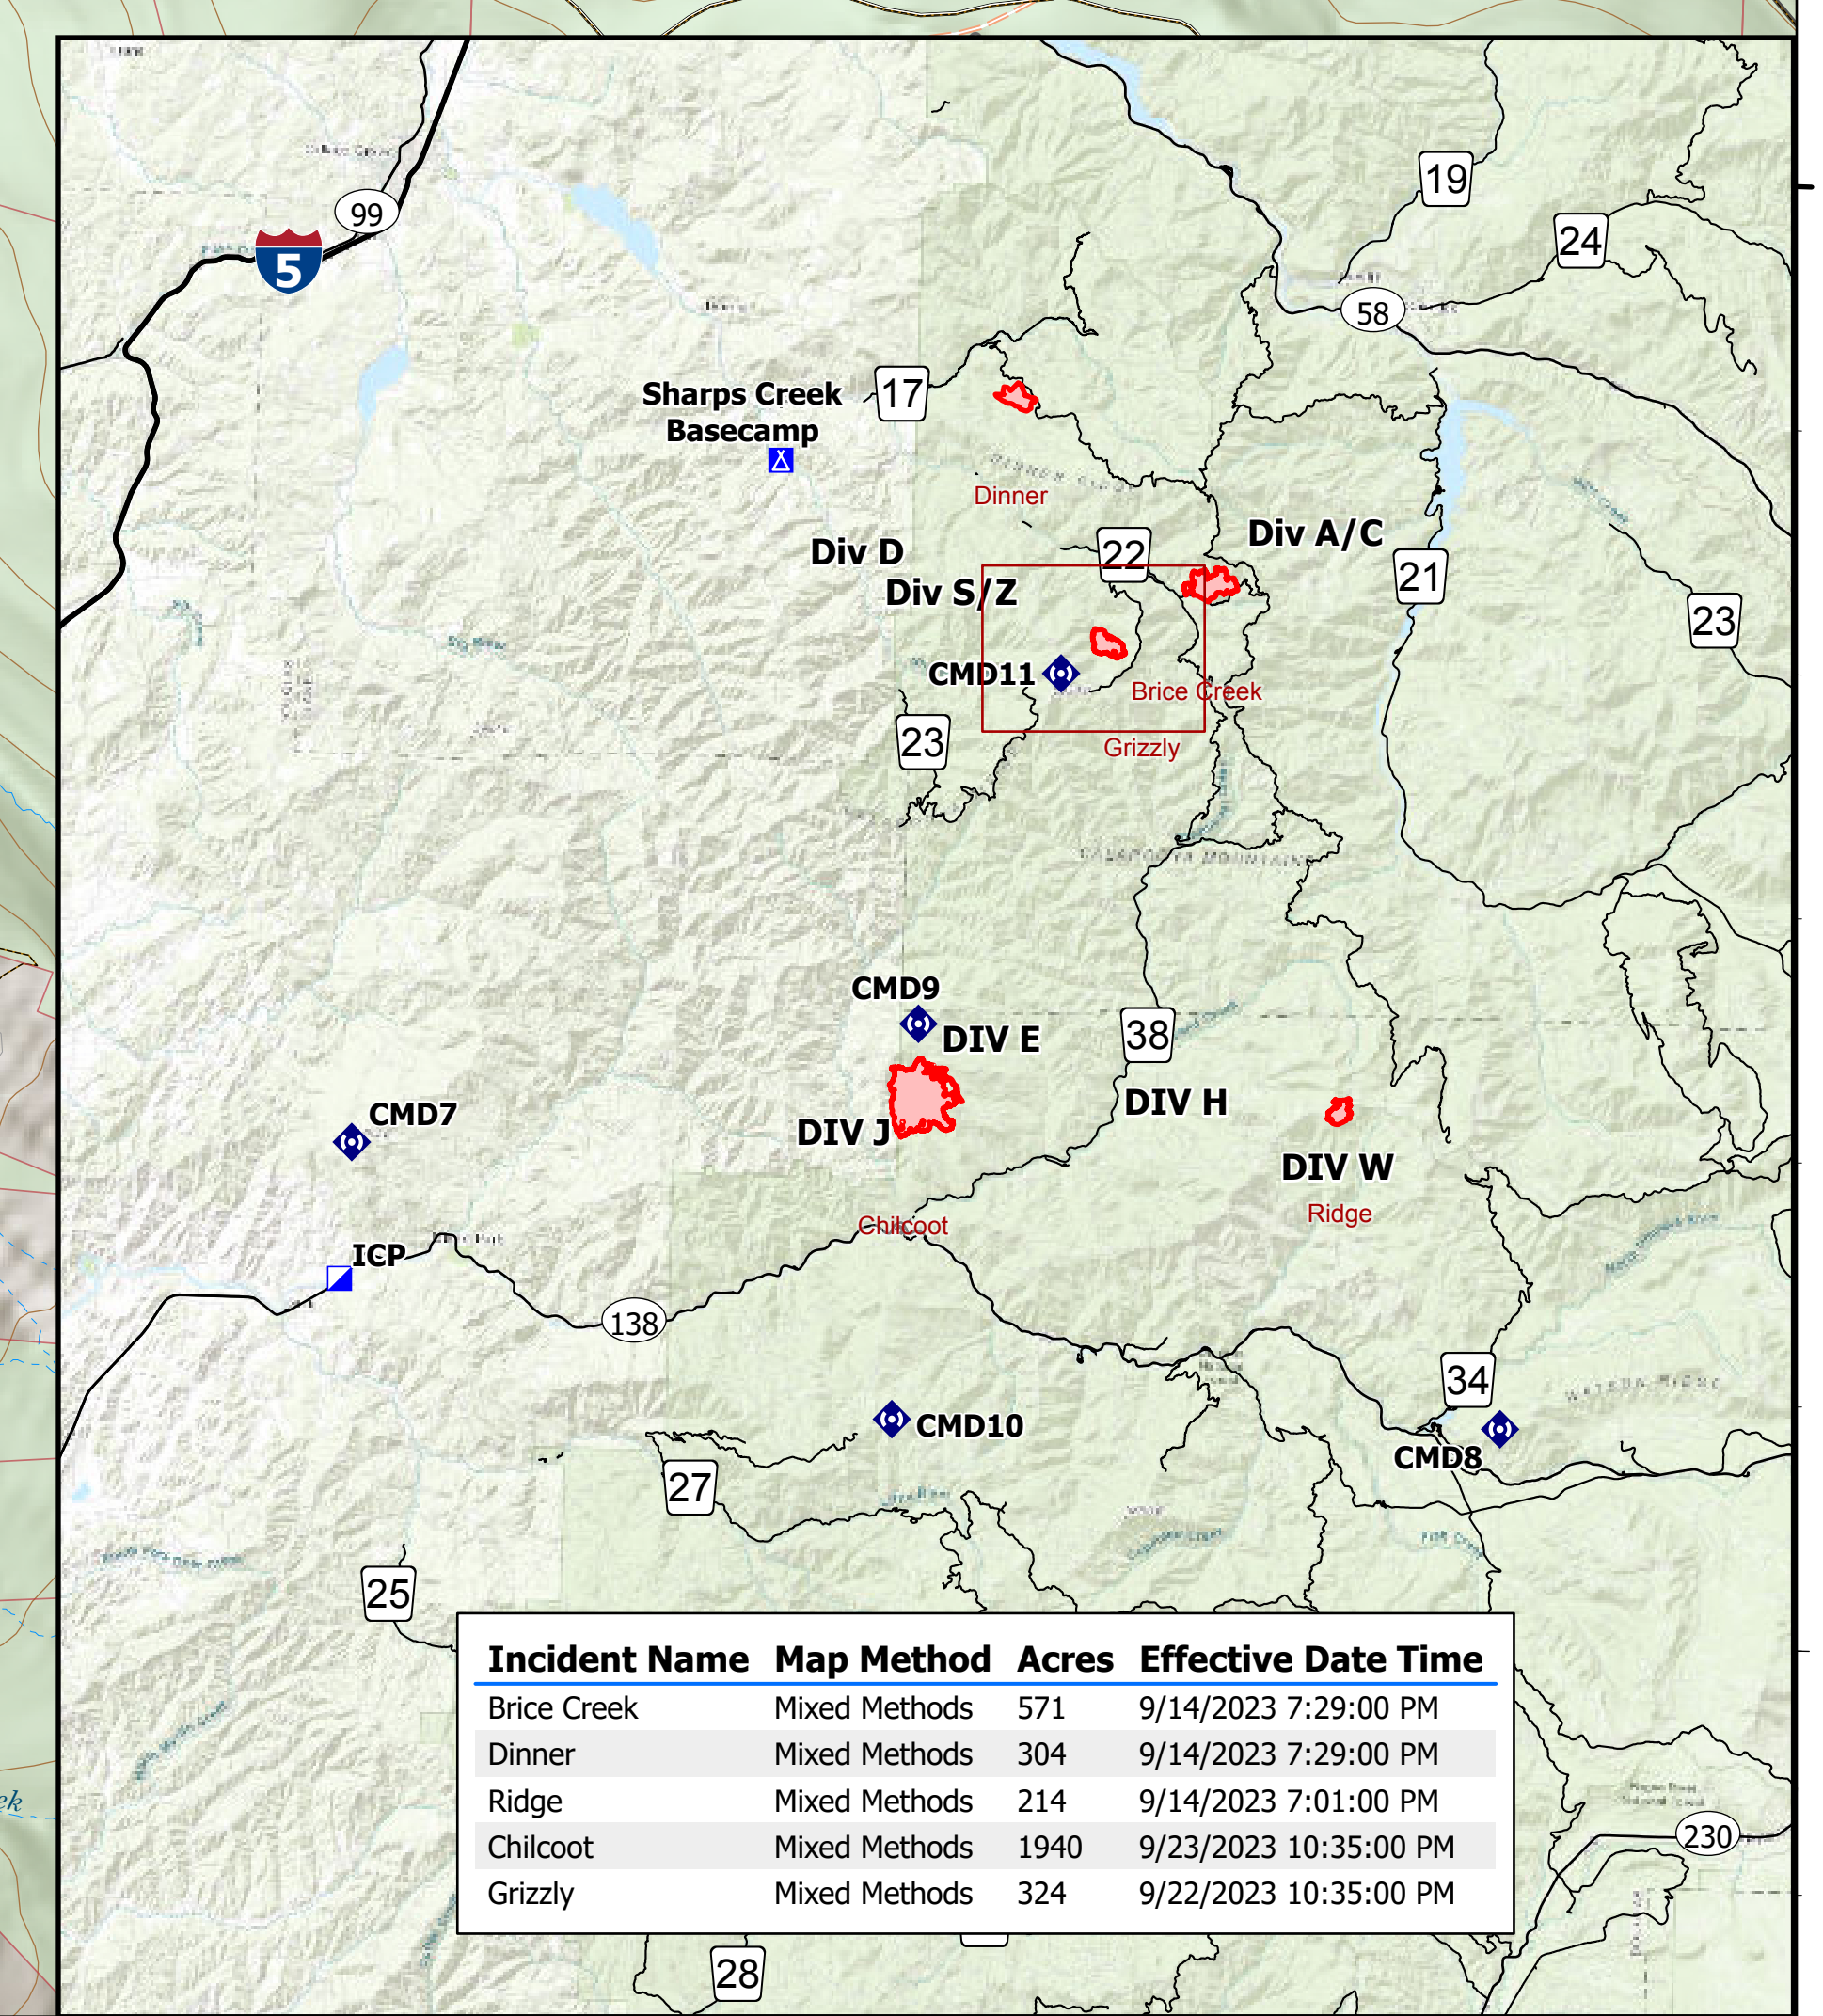

Operations

Umpqua Fires

Grizzly

09/26/2023

- Dip Site
- Heliport
- Drop Point
- Lookout
- Fire Origin
- Value at Risk
- Other
- Gate
- Internet Access
- Repeater
- Hazard
- Contained
- Uncontained Fire Edge
- Completed Dozer Line
- Completed Hand Line
- Completed Road as Line
- Planned Hand Line
- Planned Road as Line
- Access or Improved Road
- Closed Road
- Fire Area
- Roadless Area
- US Forest Service (USFS)

Incident Name	Map Method	Acres	Effective Date Time
Brice Creek	Mixed Methods	571	9/14/2023 7:29:00 PM
Dinner	Mixed Methods	304	9/14/2023 7:29:00 PM
Ridge	Mixed Methods	214	9/14/2023 7:01:00 PM
Chilcoot	Mixed Methods	1940	9/23/2023 10:35:00 PM
Grizzly	Mixed Methods	324	9/22/2023 10:35:00 PM

NW Team 6
9/25/2023 2:57
Mixed Methods
North American 1983 Datum, Lat, Long Grid