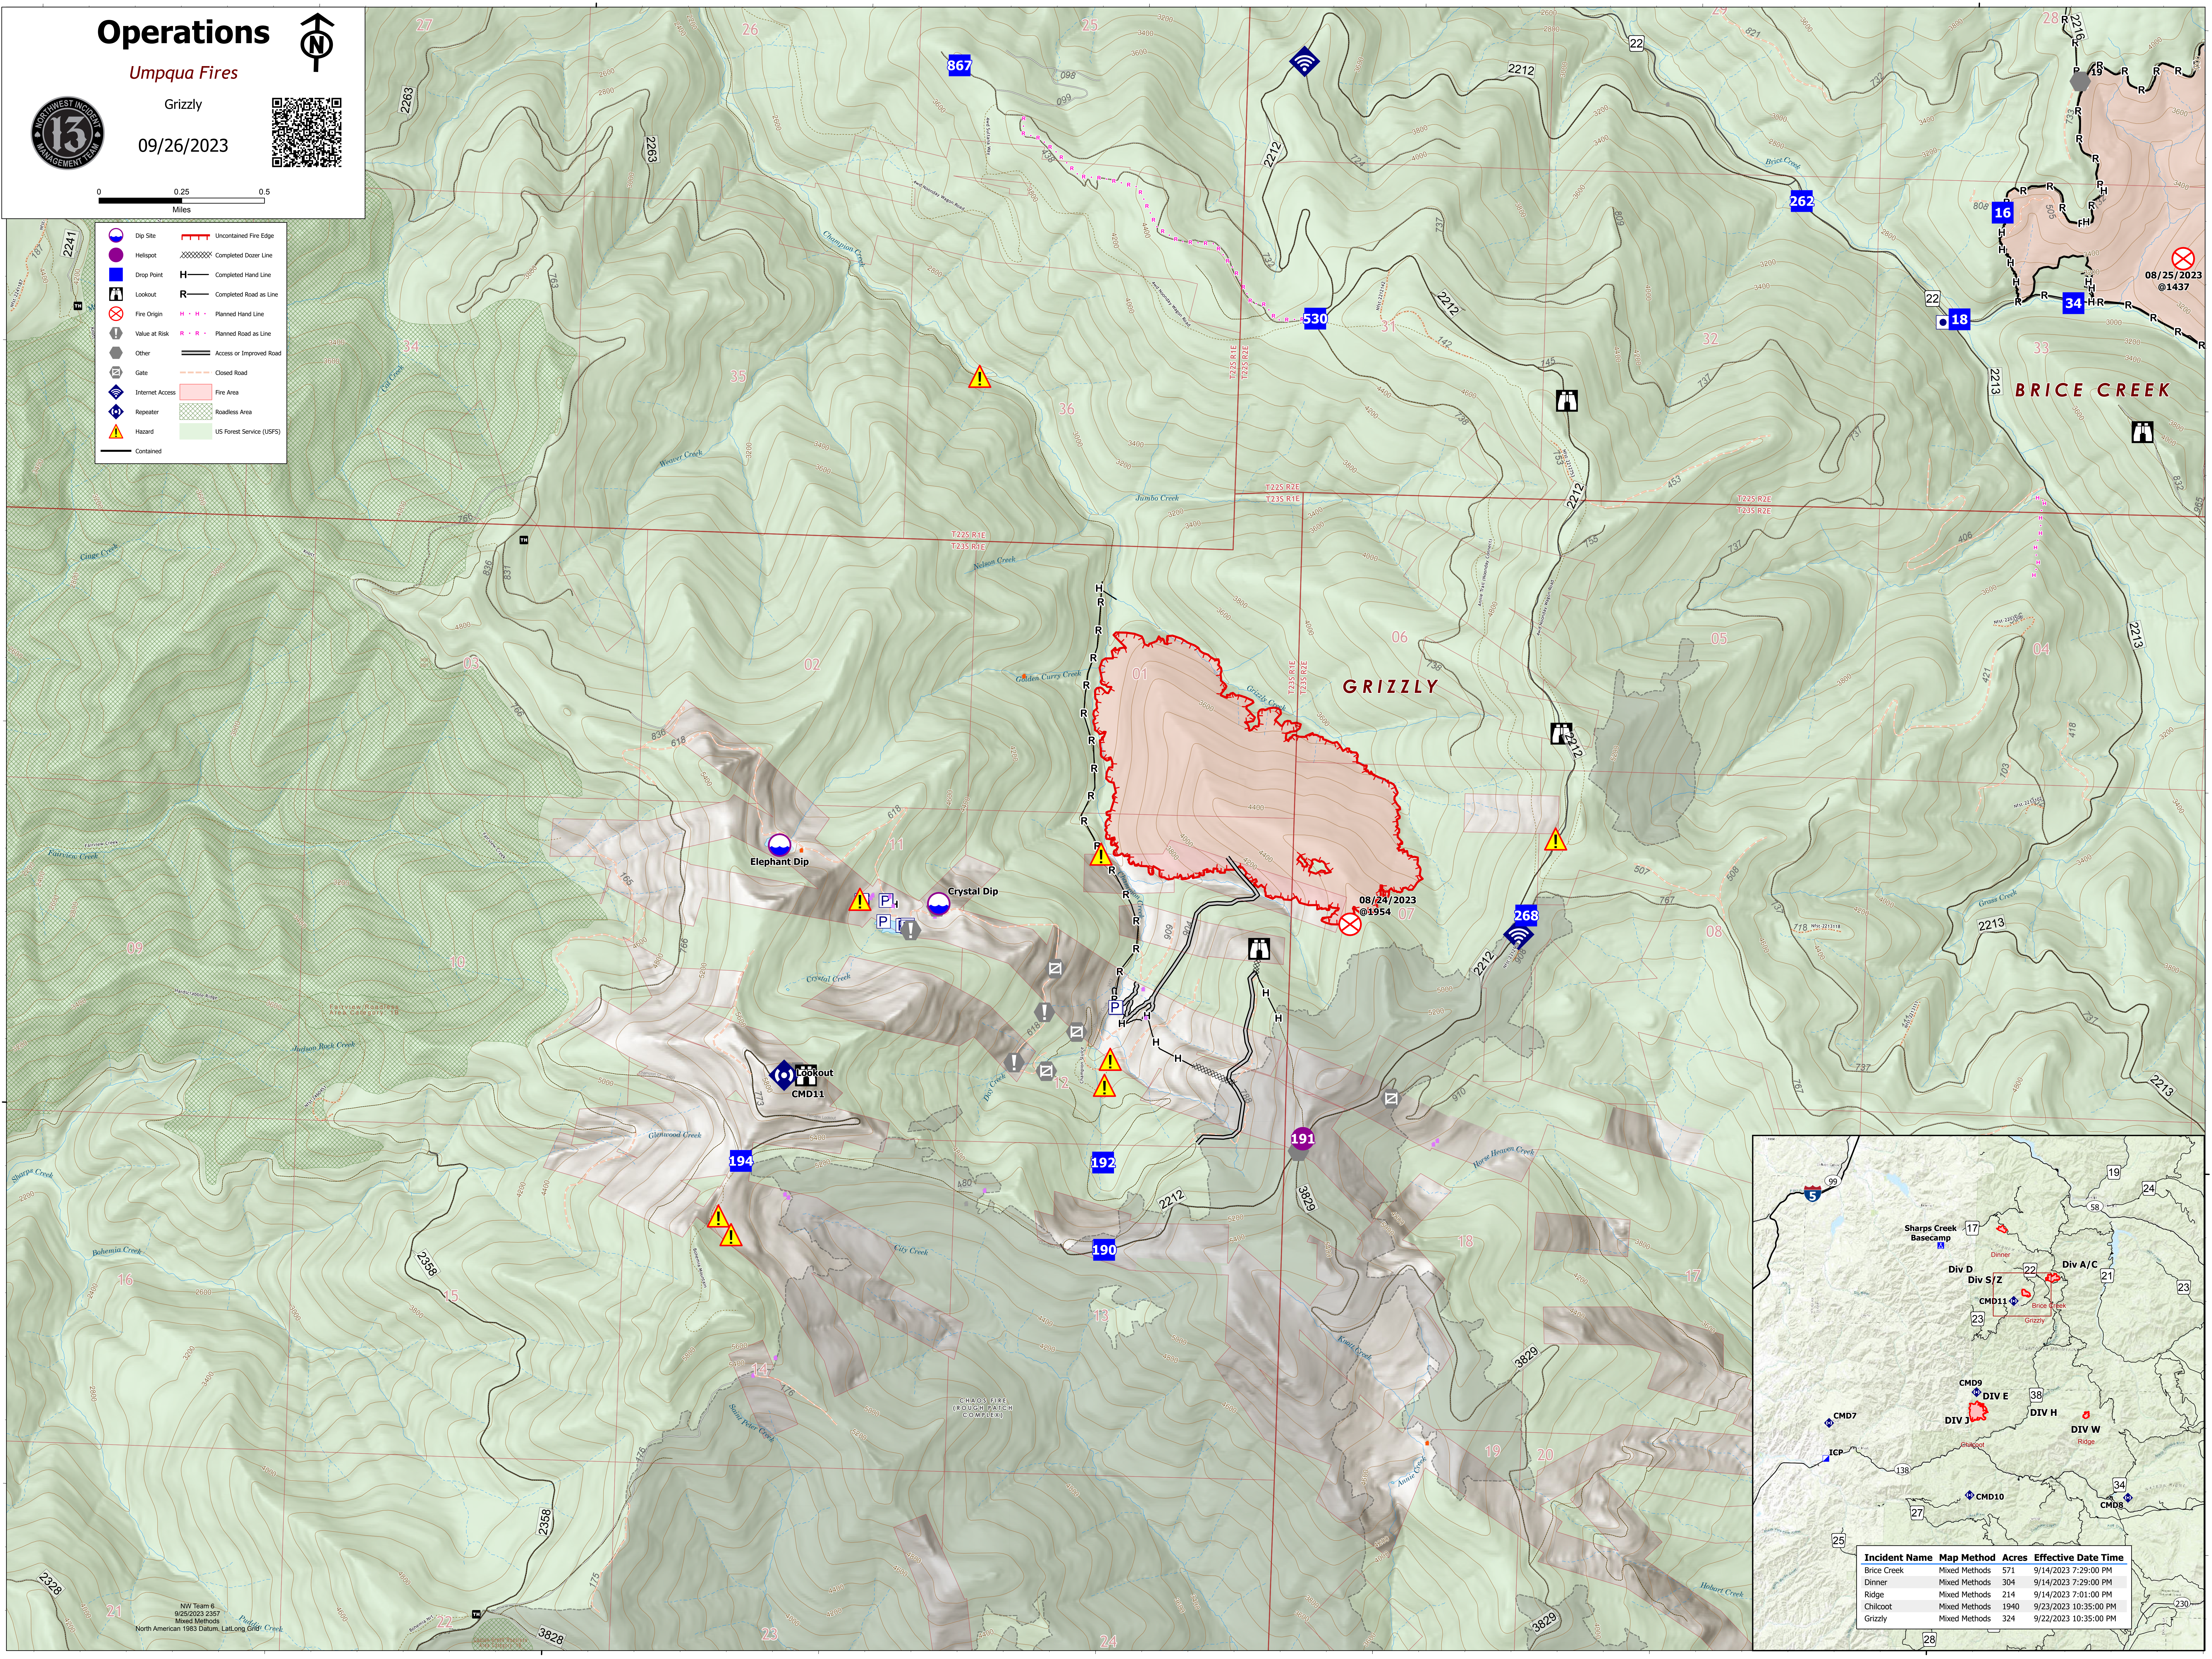

Operations

Umpqua Fires

Grizzly

09/26/2023

- Dip Site
- Heliport
- Drop Point
- Lookout
- Fire Origin
- Value at Risk
- Other
- Gate
- Internet Access
- Repeater
- Hazard
- Contained
- Uncontained Fire Edge
- Completed Dozer Line
- Completed Hand Line
- Completed Road as Line
- Planned Hand Line
- Planned Road as Line
- Access or Improved Road
- Closed Road
- Fire Area
- Roadless Area
- US Forest Service (USFS)

Incident Name	Map Method	Acres	Effective Date Time
Brice Creek	Mixed Methods	571	9/14/2023 7:29:00 PM
Dinner	Mixed Methods	304	9/14/2023 7:29:00 PM
Ridge	Mixed Methods	214	9/14/2023 7:01:00 PM
Chilcoot	Mixed Methods	1940	9/23/2023 10:35:00 PM
Grizzly	Mixed Methods	324	9/22/2023 10:35:00 PM

NW Team 6
9/25/2023 2:57
Mixed Methods
North American 1983 Datum, Lat, Long Grid