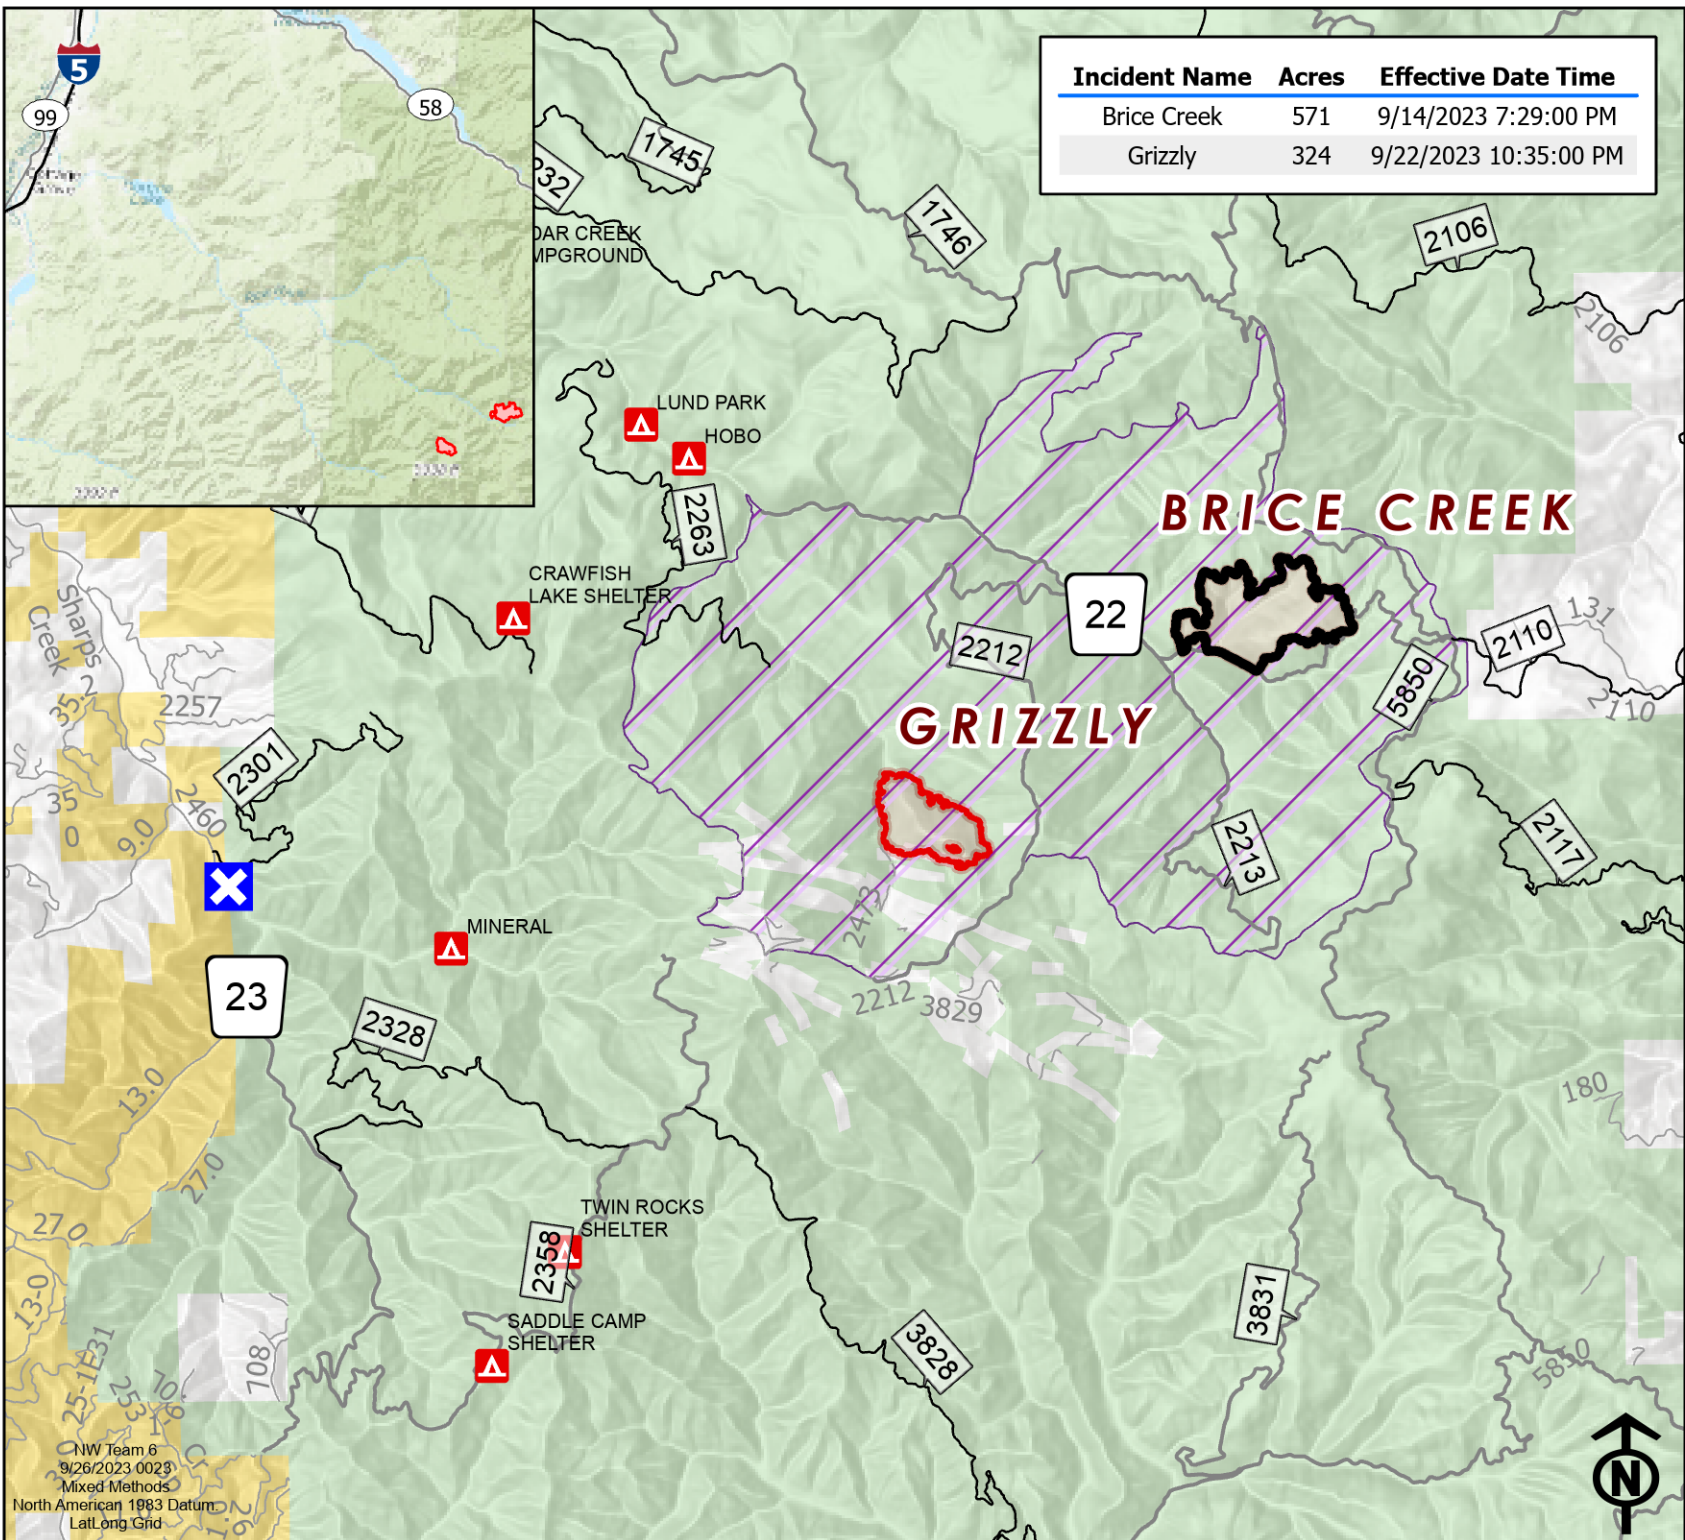

Public Information

Umpqua Fires

Brice Creek and Grizzly

09/26/2023

-  Closure
-  Contained
-  Uncontained Fire Edge
-  Fire Area
-  Fire Closure Area
-  Bureau of Land Management (BLM)
-  US Forest Service (USFS)

More Information:

NW Team 6
9/26/2023 0023
Mixed Methods
North American 1983 Datum
Lat/Long Grid