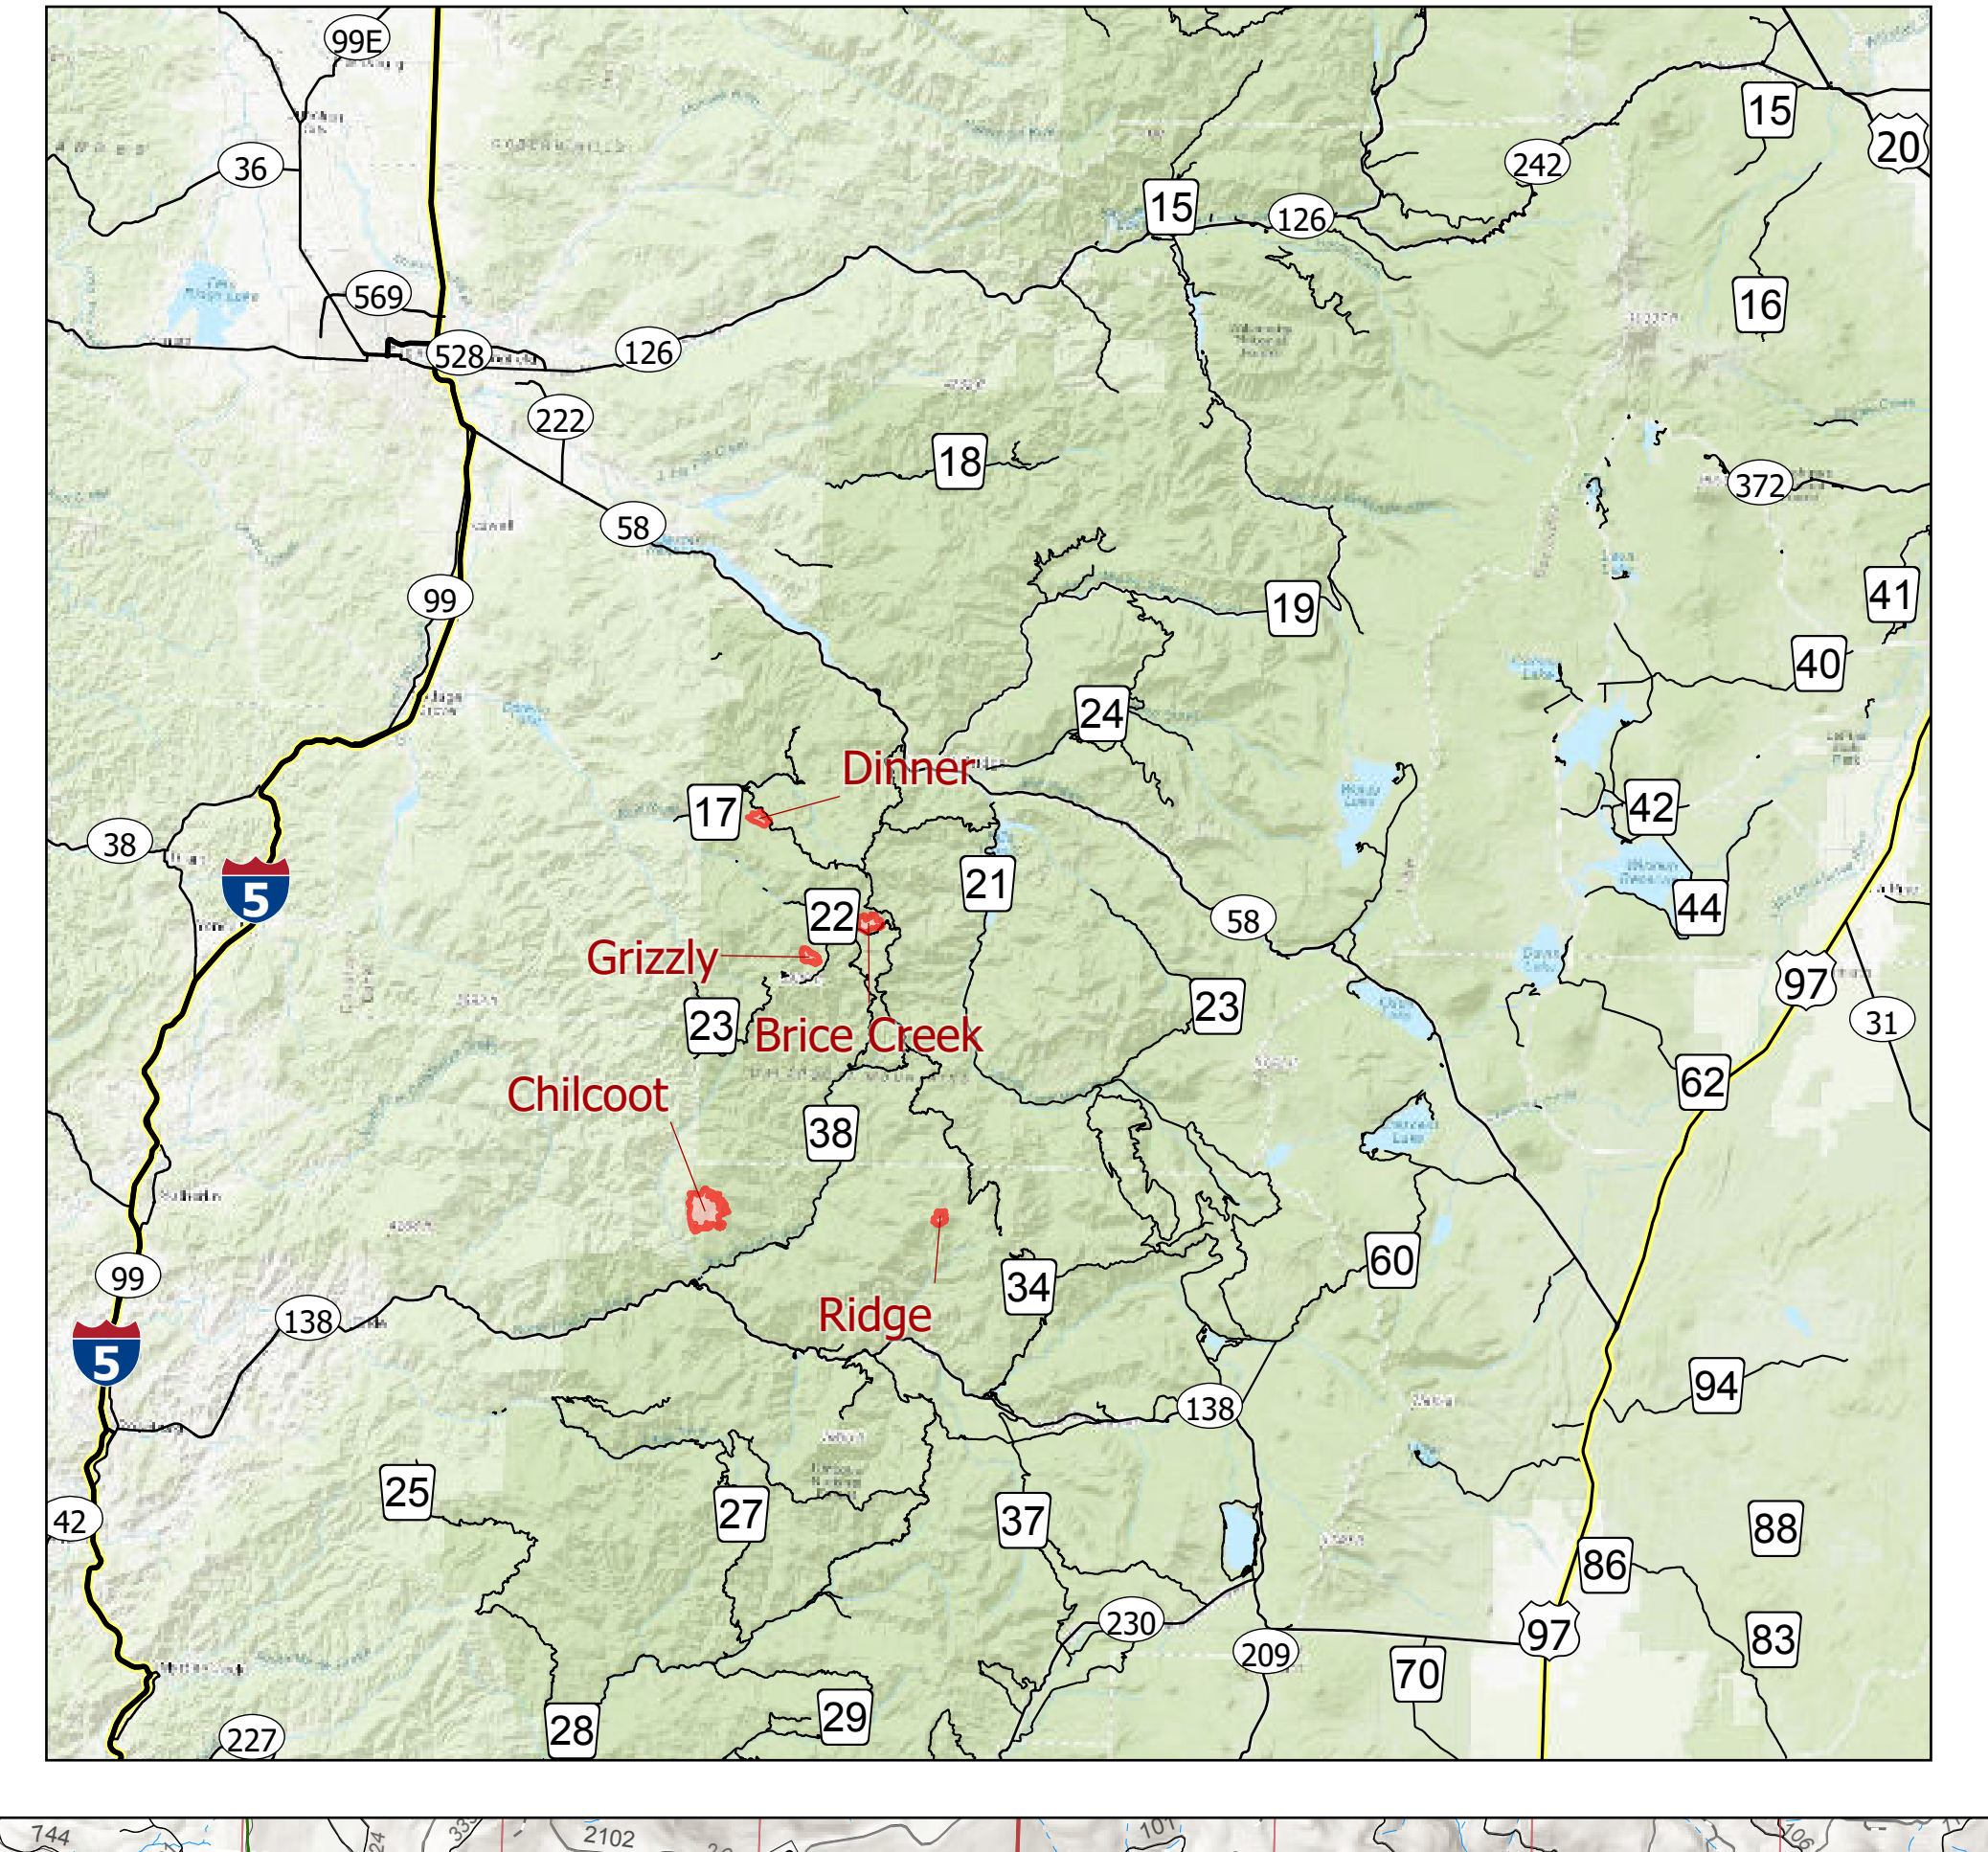

Transportation

Umpqua Fires

Brice Creek, Dinner, Grizzly, Chilcoot, Ridge

09/26/2023

- Helispot
- ▲ Drop Point
- Camp
- Staging Area
- ◆ Repeater
- ▲ Hazard
- Campground
- Group Campground
- Trailhead
- Boating Site
- Interpretive Site
- Fire Area
- Fire Closure Area
- Wilderness_r06
- RangerDistrictBoundary_r06
- FSAdminBoundary_r06

9/26/2023 0015
North American 1983 Datum: LatLong Grid