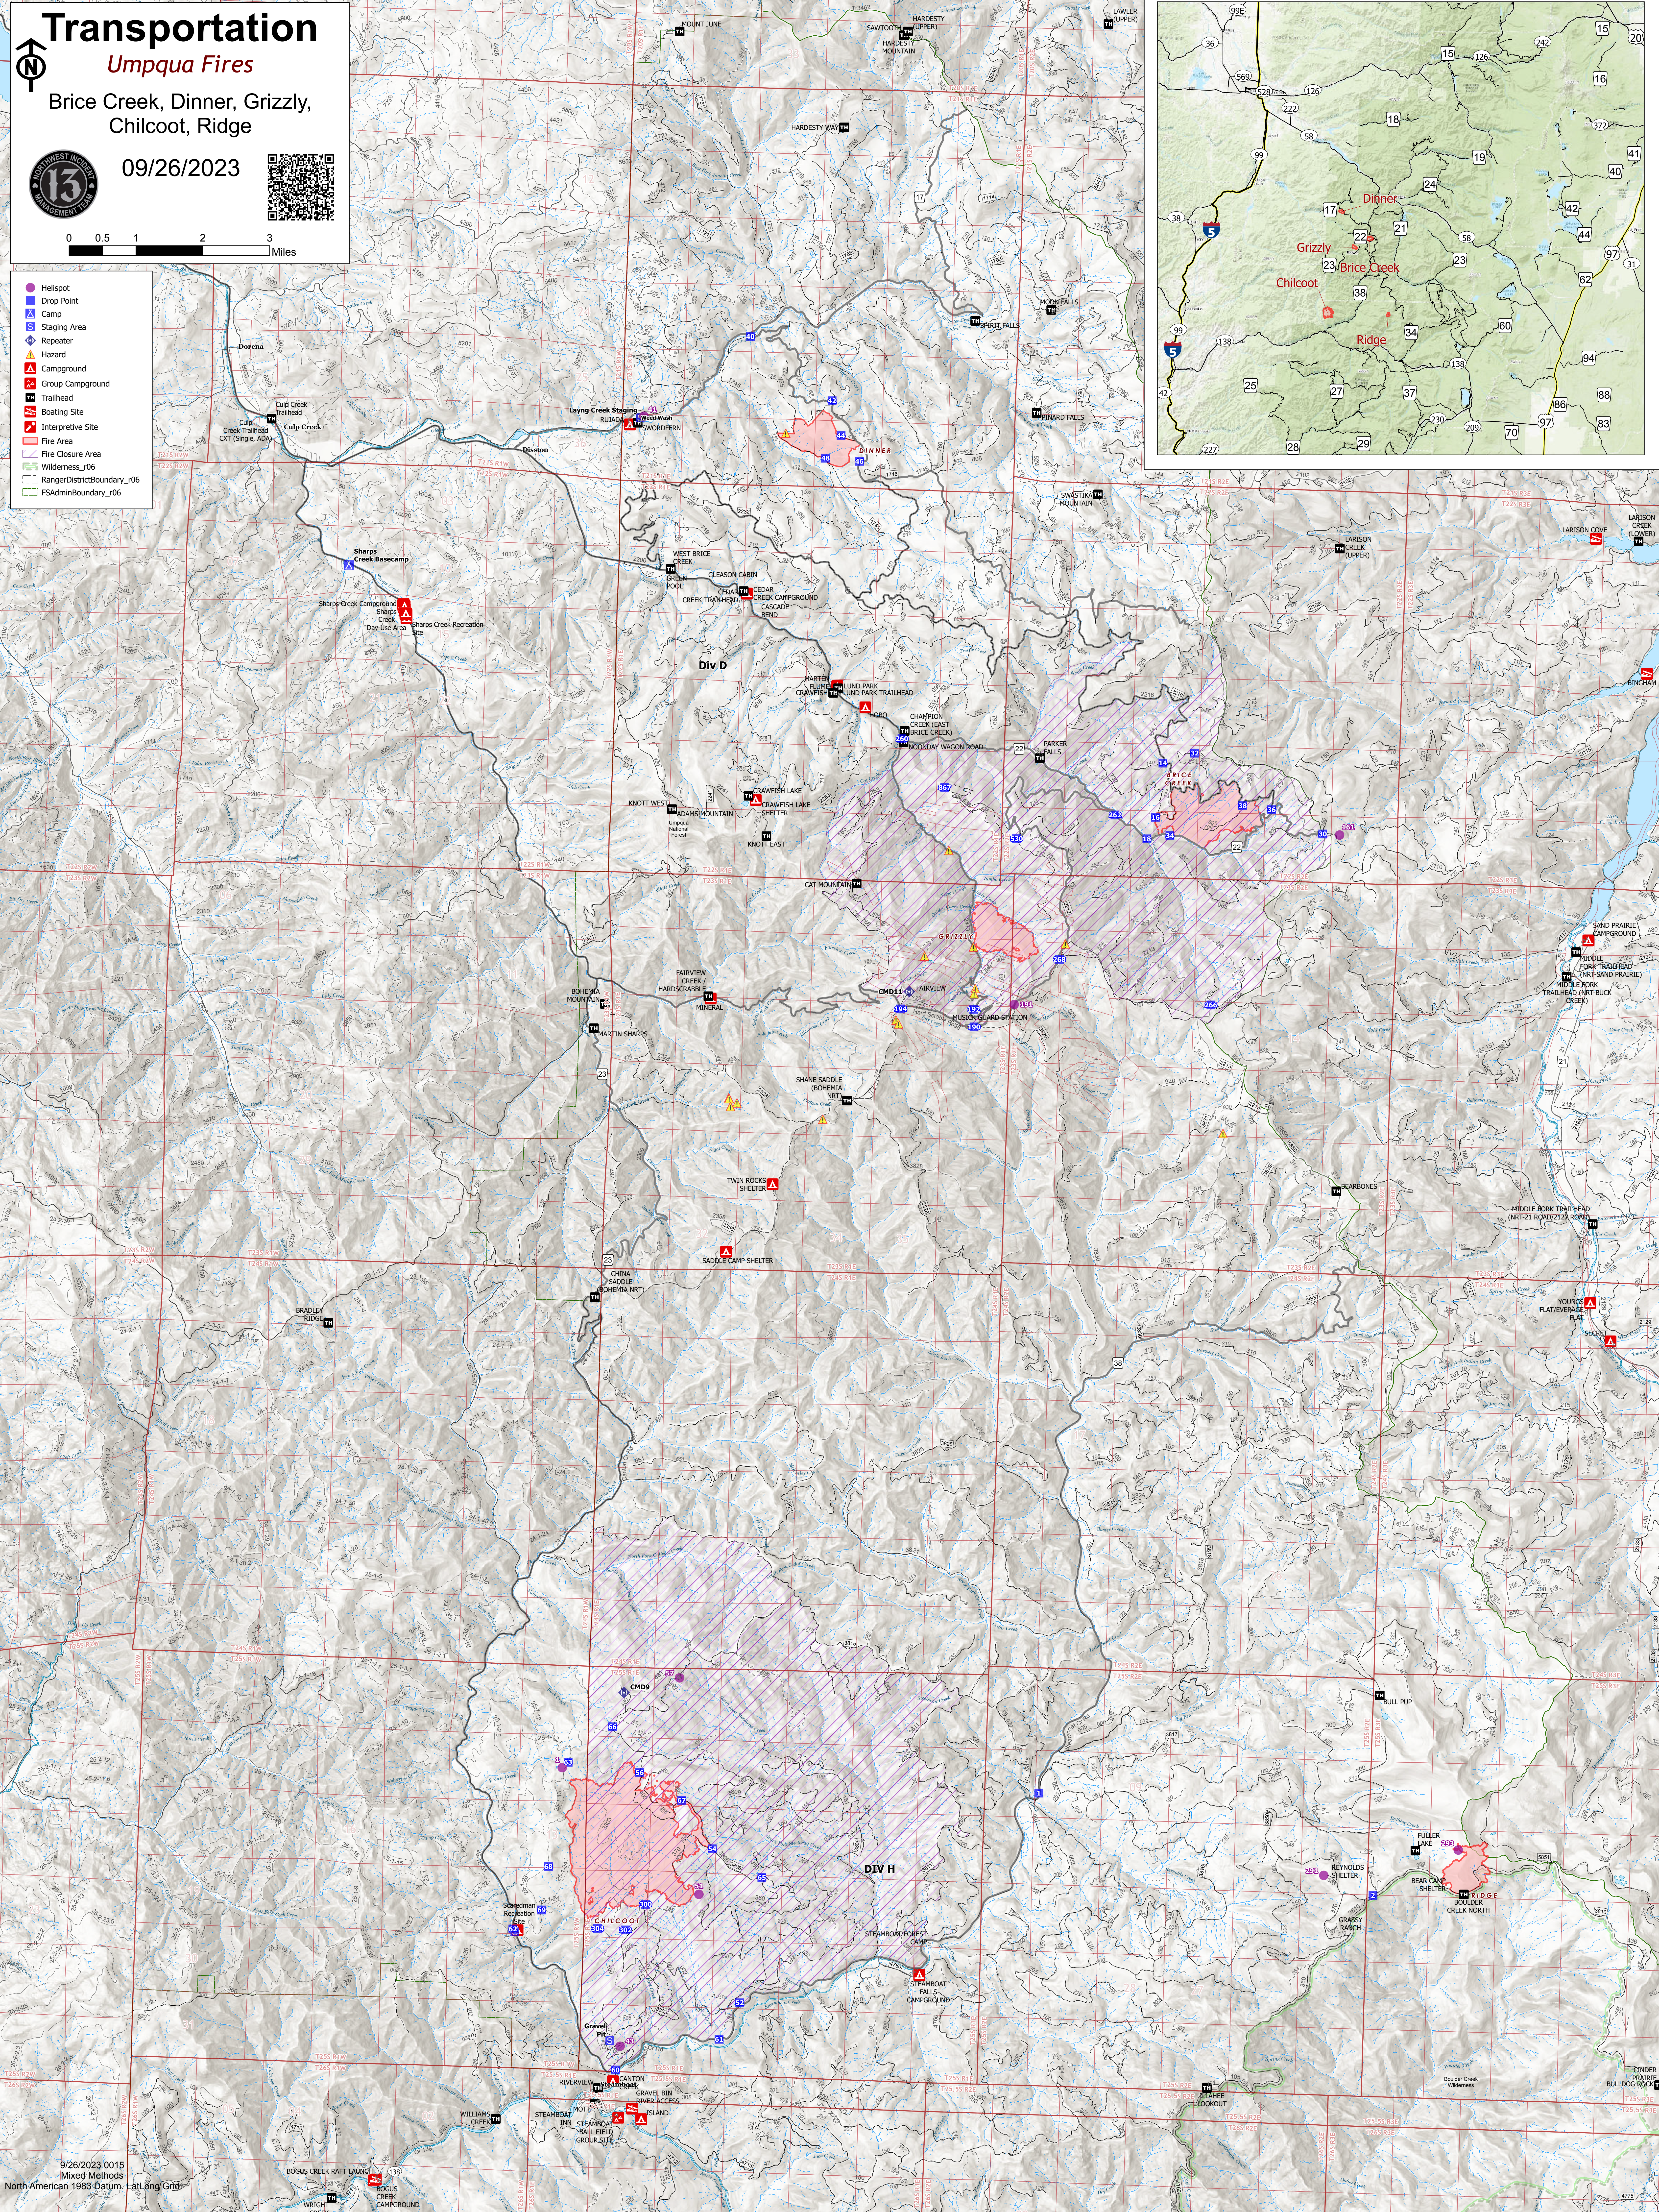

Transportation

Umpqua Fires

Brice Creek, Dinner, Grizzly, Chilcoot, Ridge

09/26/2023

- Helispot
- ▲ Drop Point
- Camp
- Staging Area
- ◆ Repeater
- ▲ Hazard
- Campground
- Group Campground
- Trailhead
- Boating Site
- Interpretive Site
- Fire Area
- Fire Closure Area
- Wilderness_r06
- RangerDistrictBoundary_r06
- FSAdminBoundary_r06

9/26/2023 0015
North American 1983 Datum: LatLong Grid